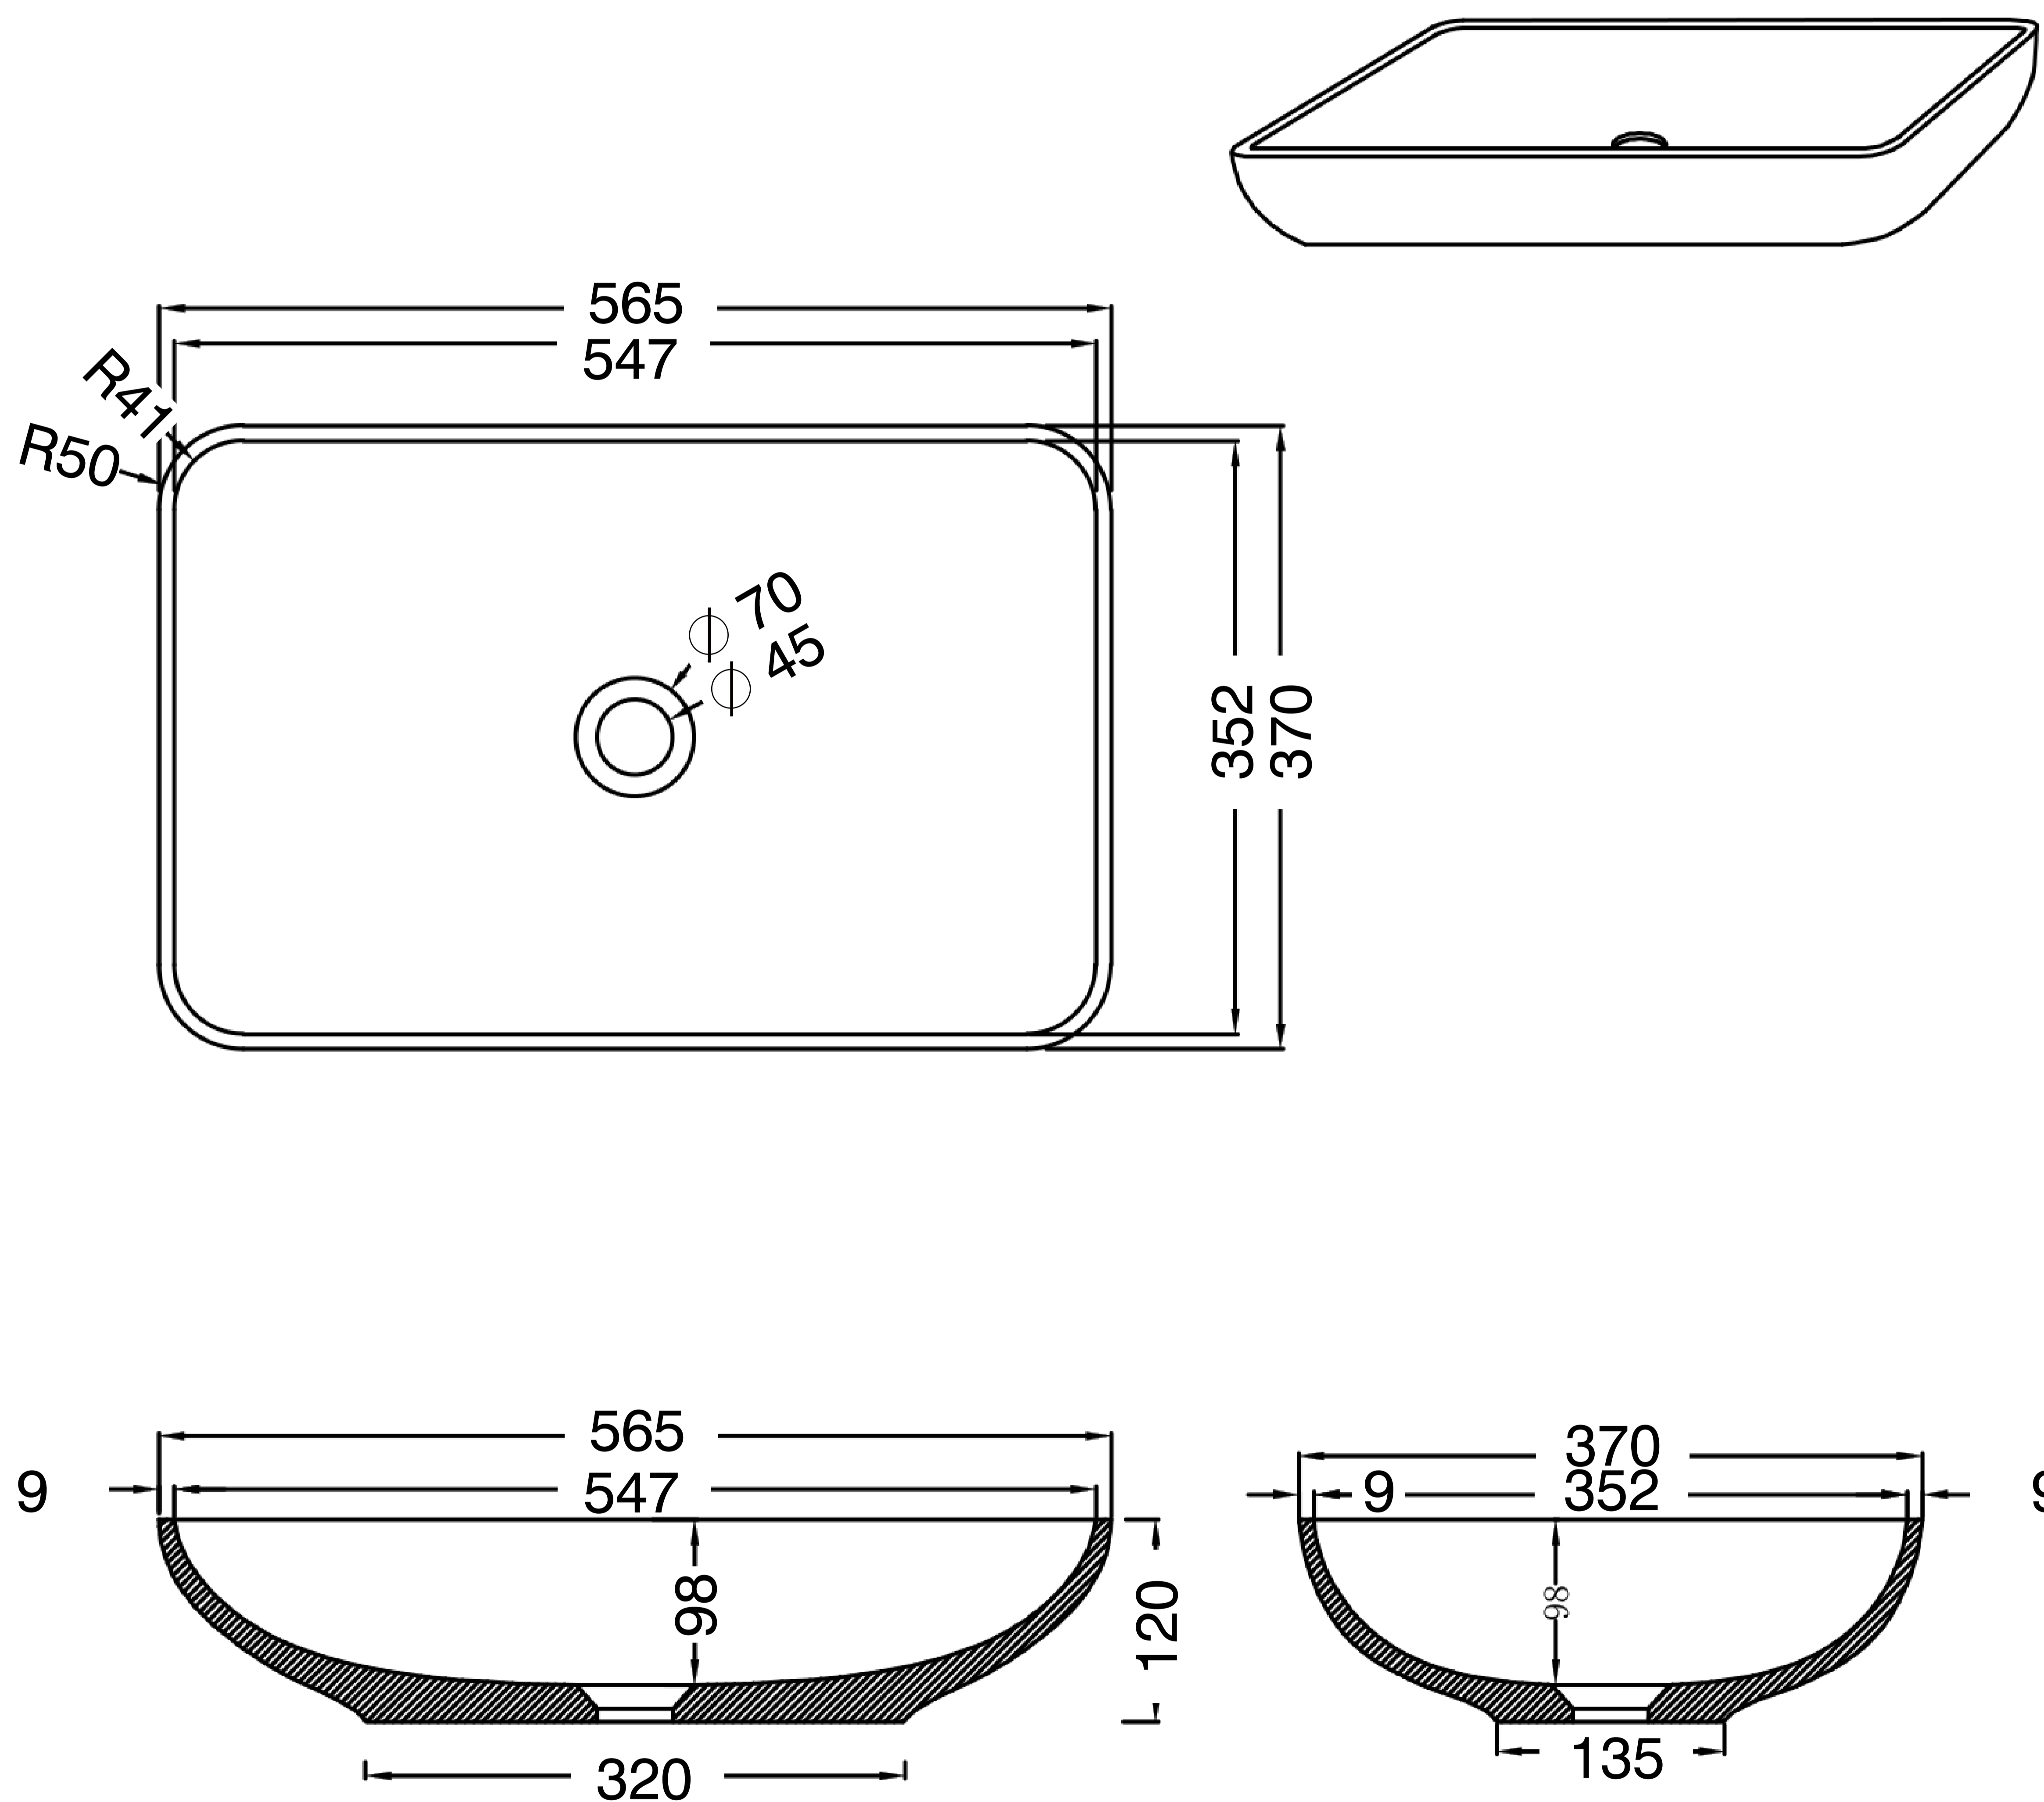

Countertop Concrete Basin

Product Code : 7506

Technical Drawing

All dimension are in **mm**