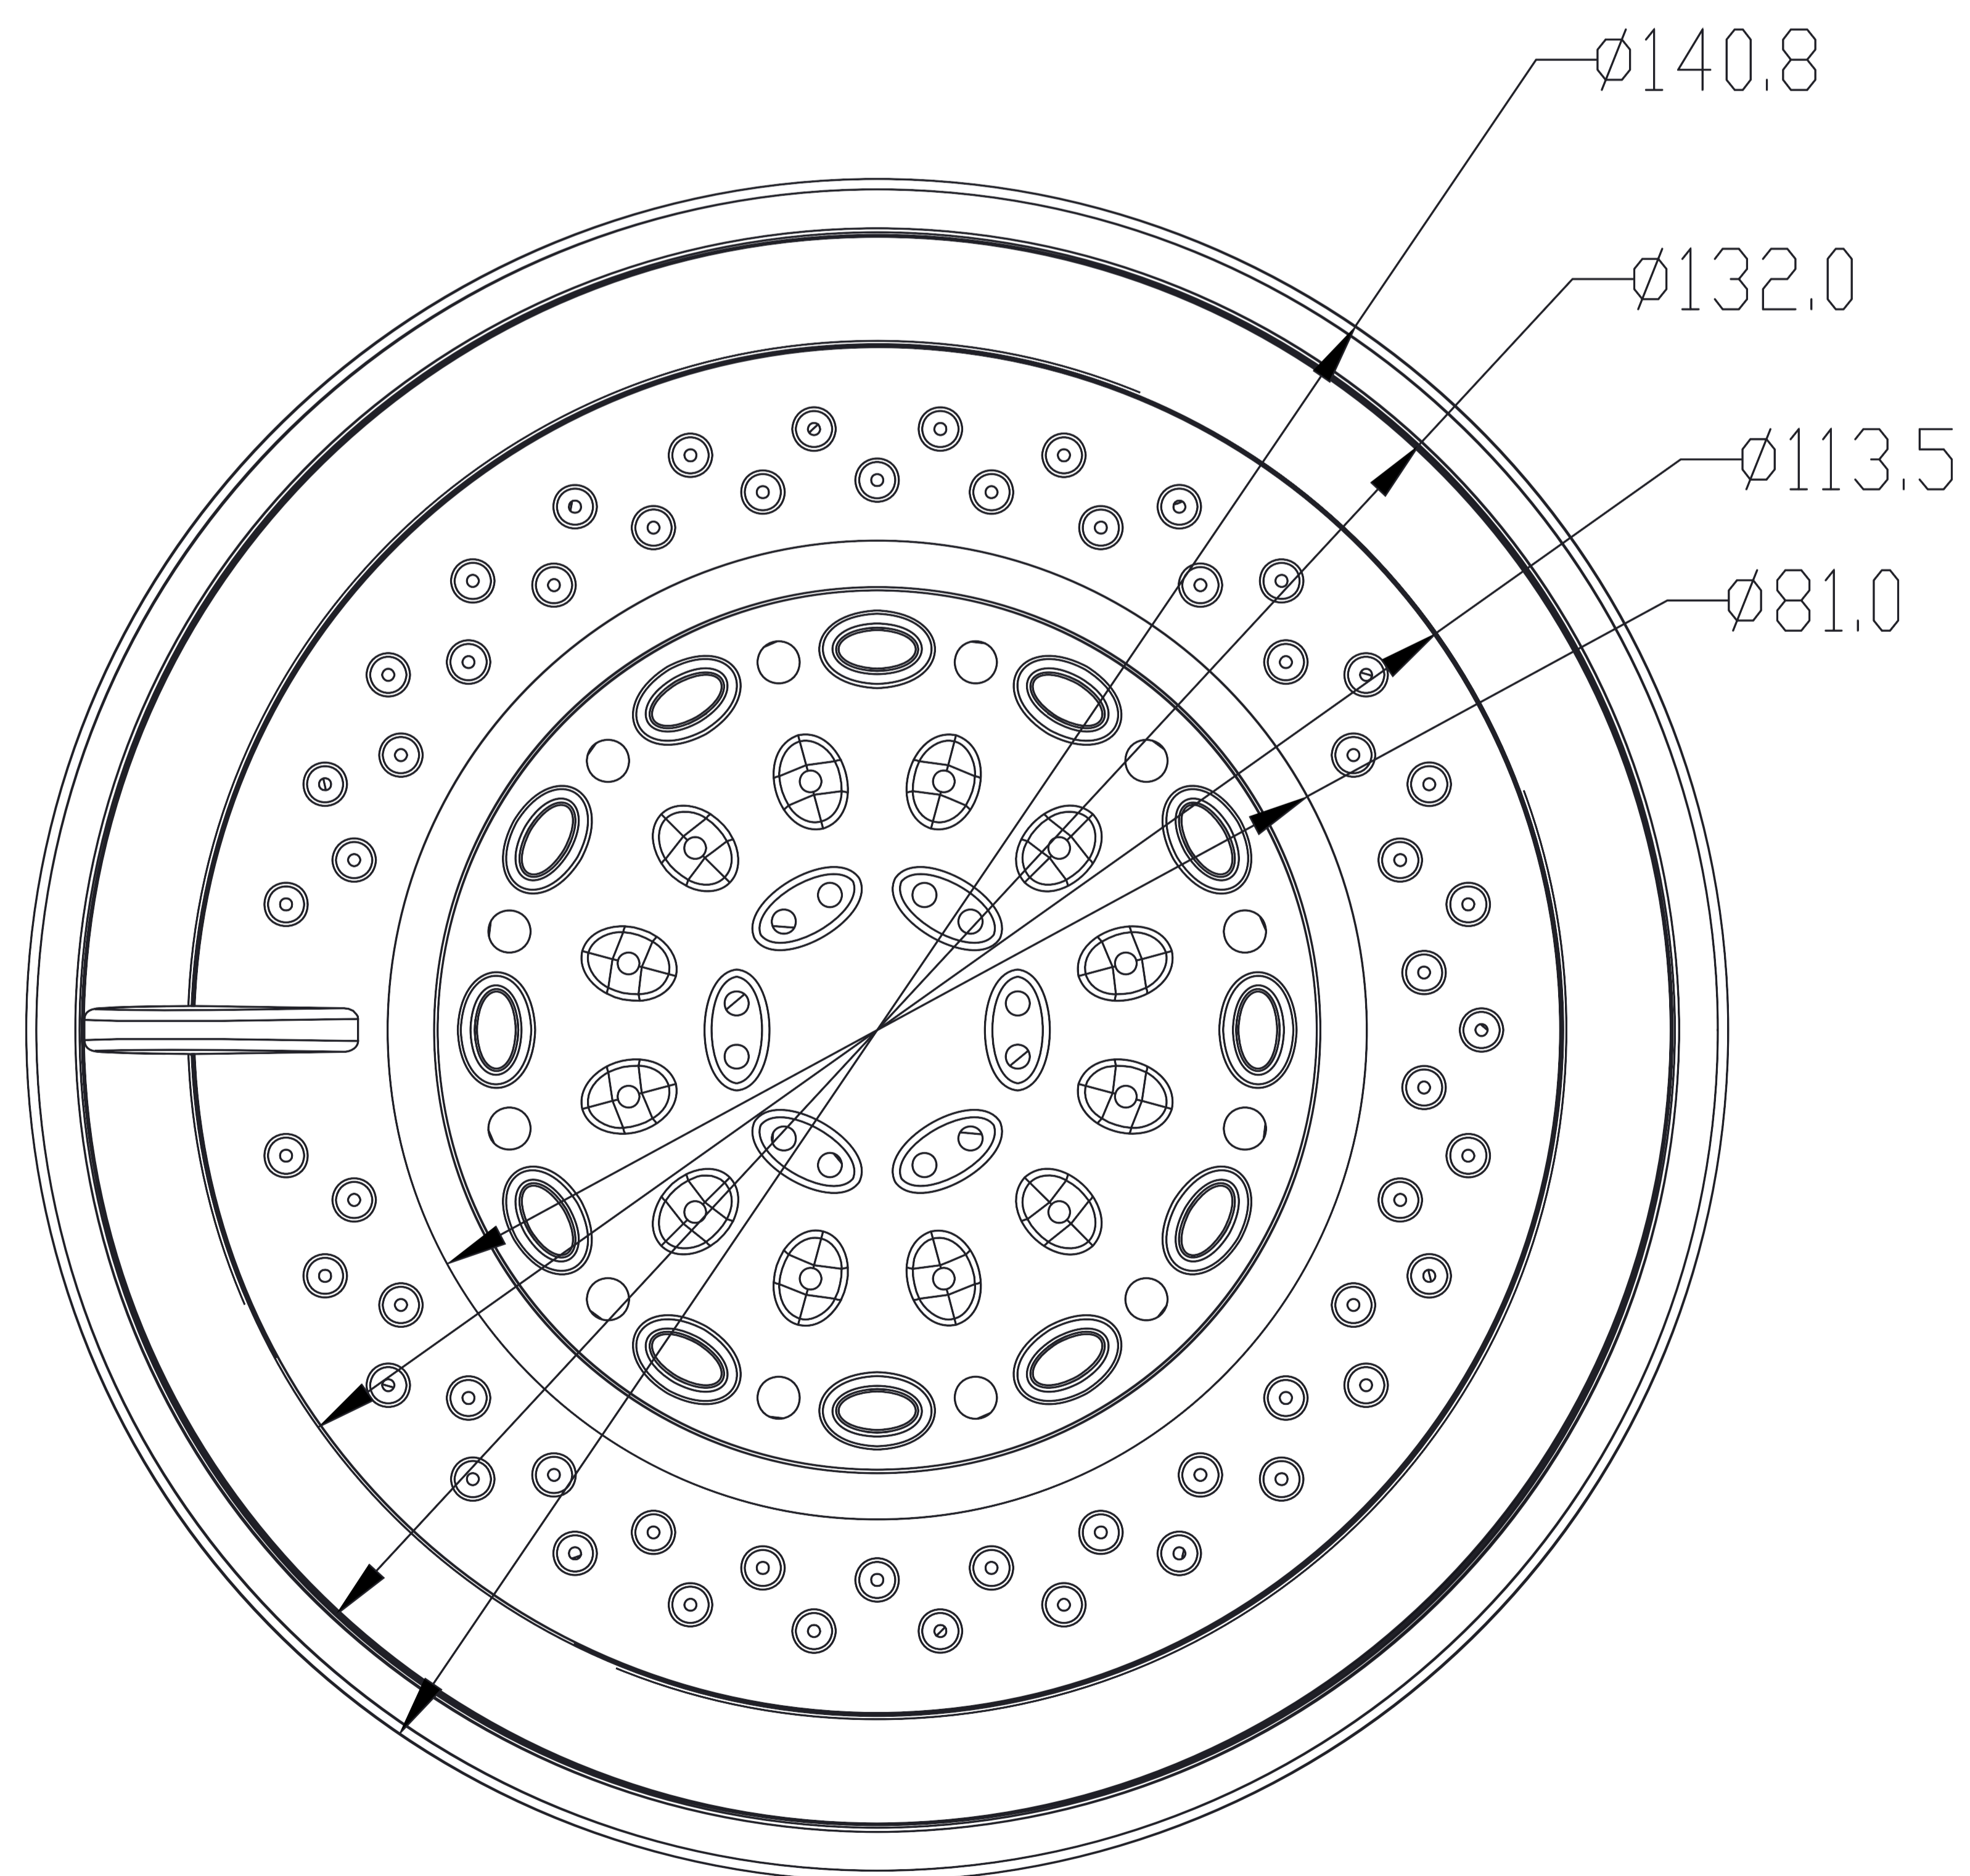

ABS Head Shower

Product Code : **28041**

Technical Drawing

All dimension are in **mm**