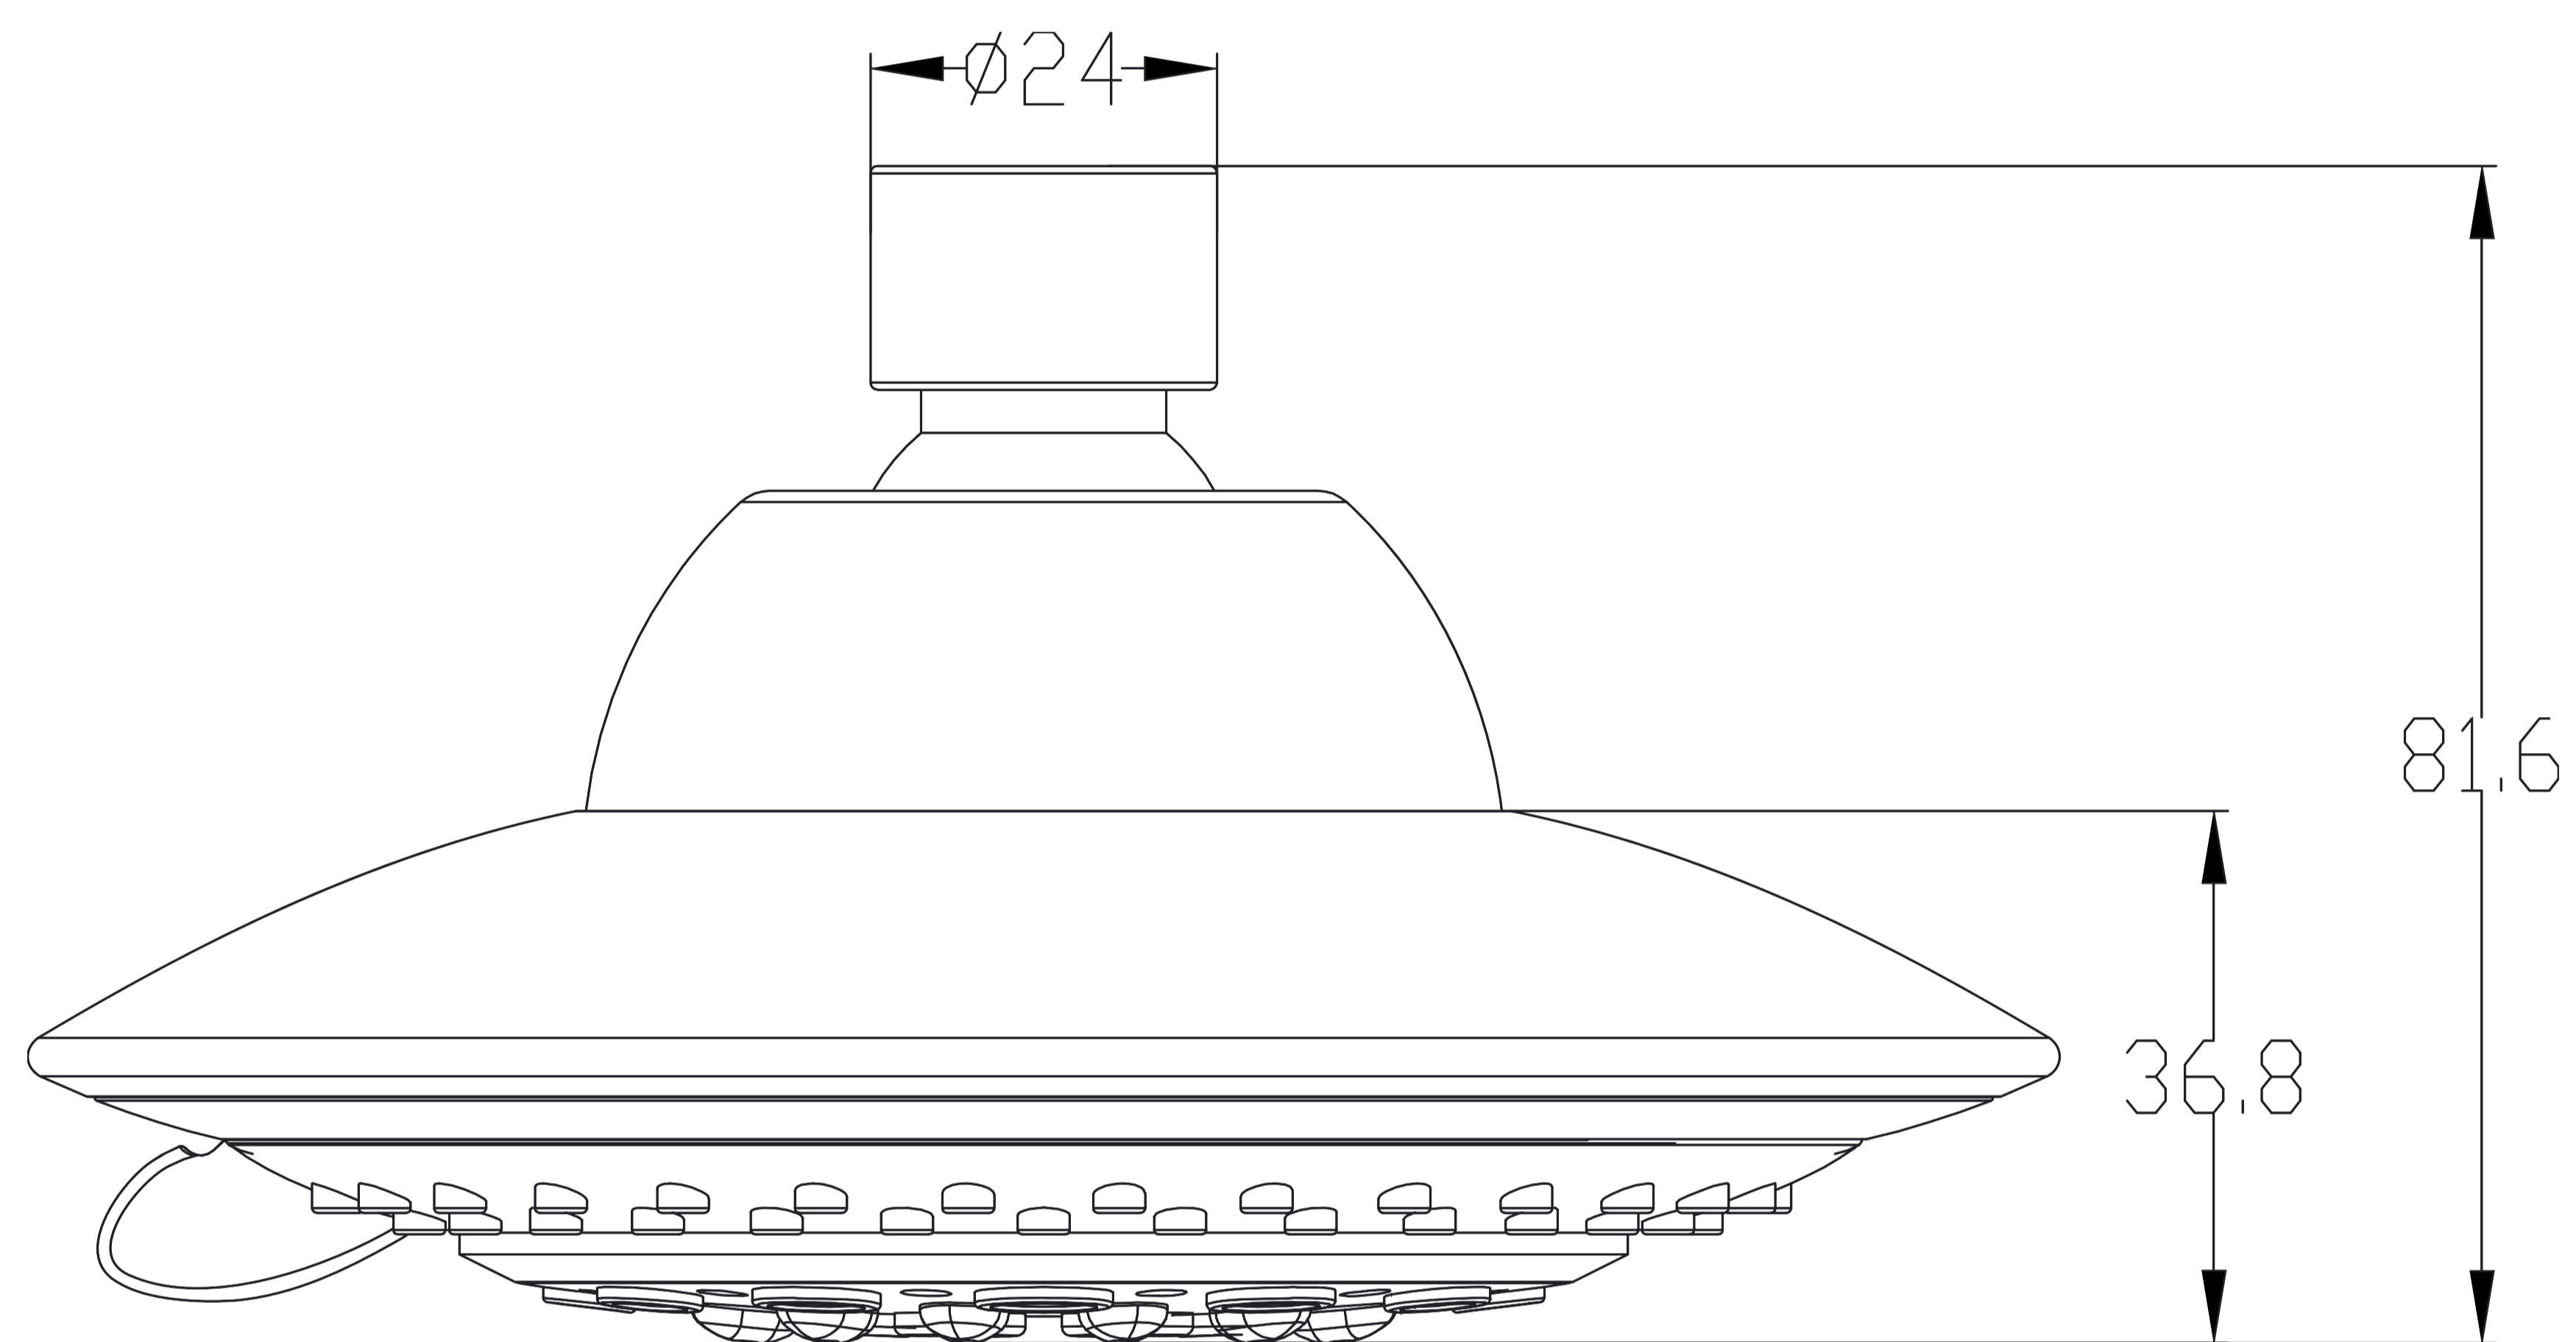

ABS Head Shower

Product Code : **28041**

Technical Drawing

All dimension are in **mm**