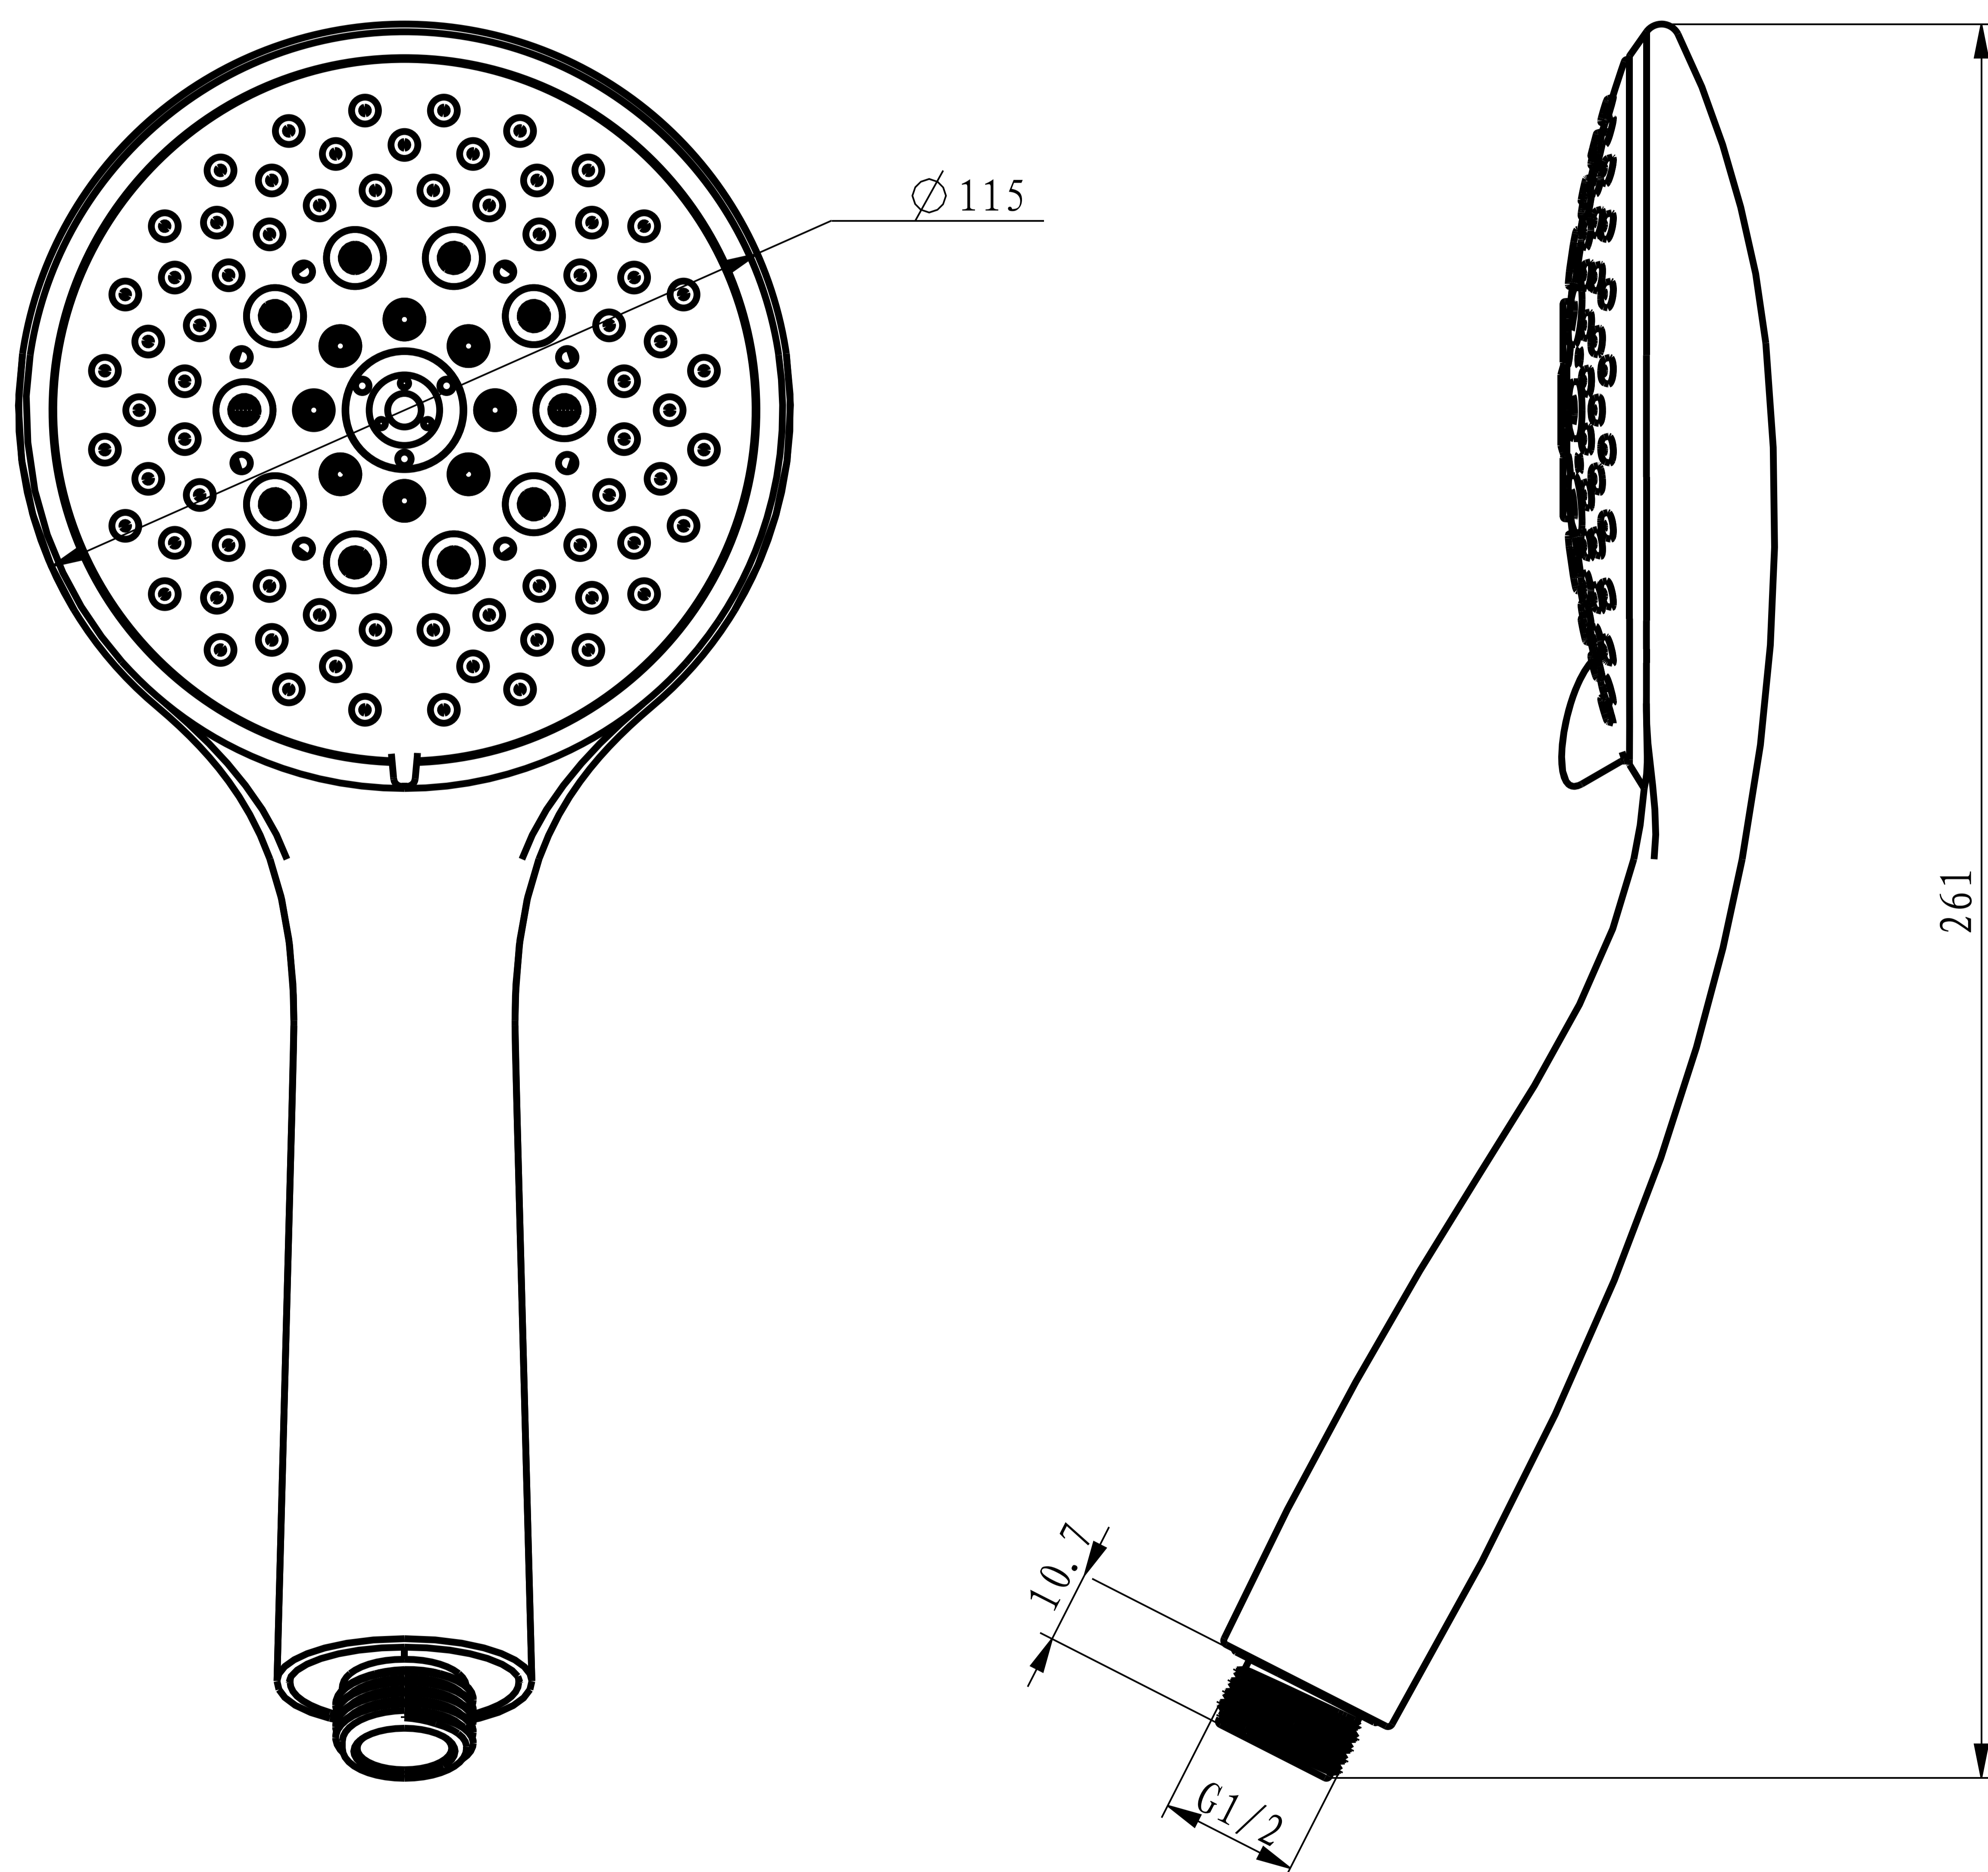

ABS Hand Shower

Product Code : 28155

Technical Drawing

All dimension are in **mm**