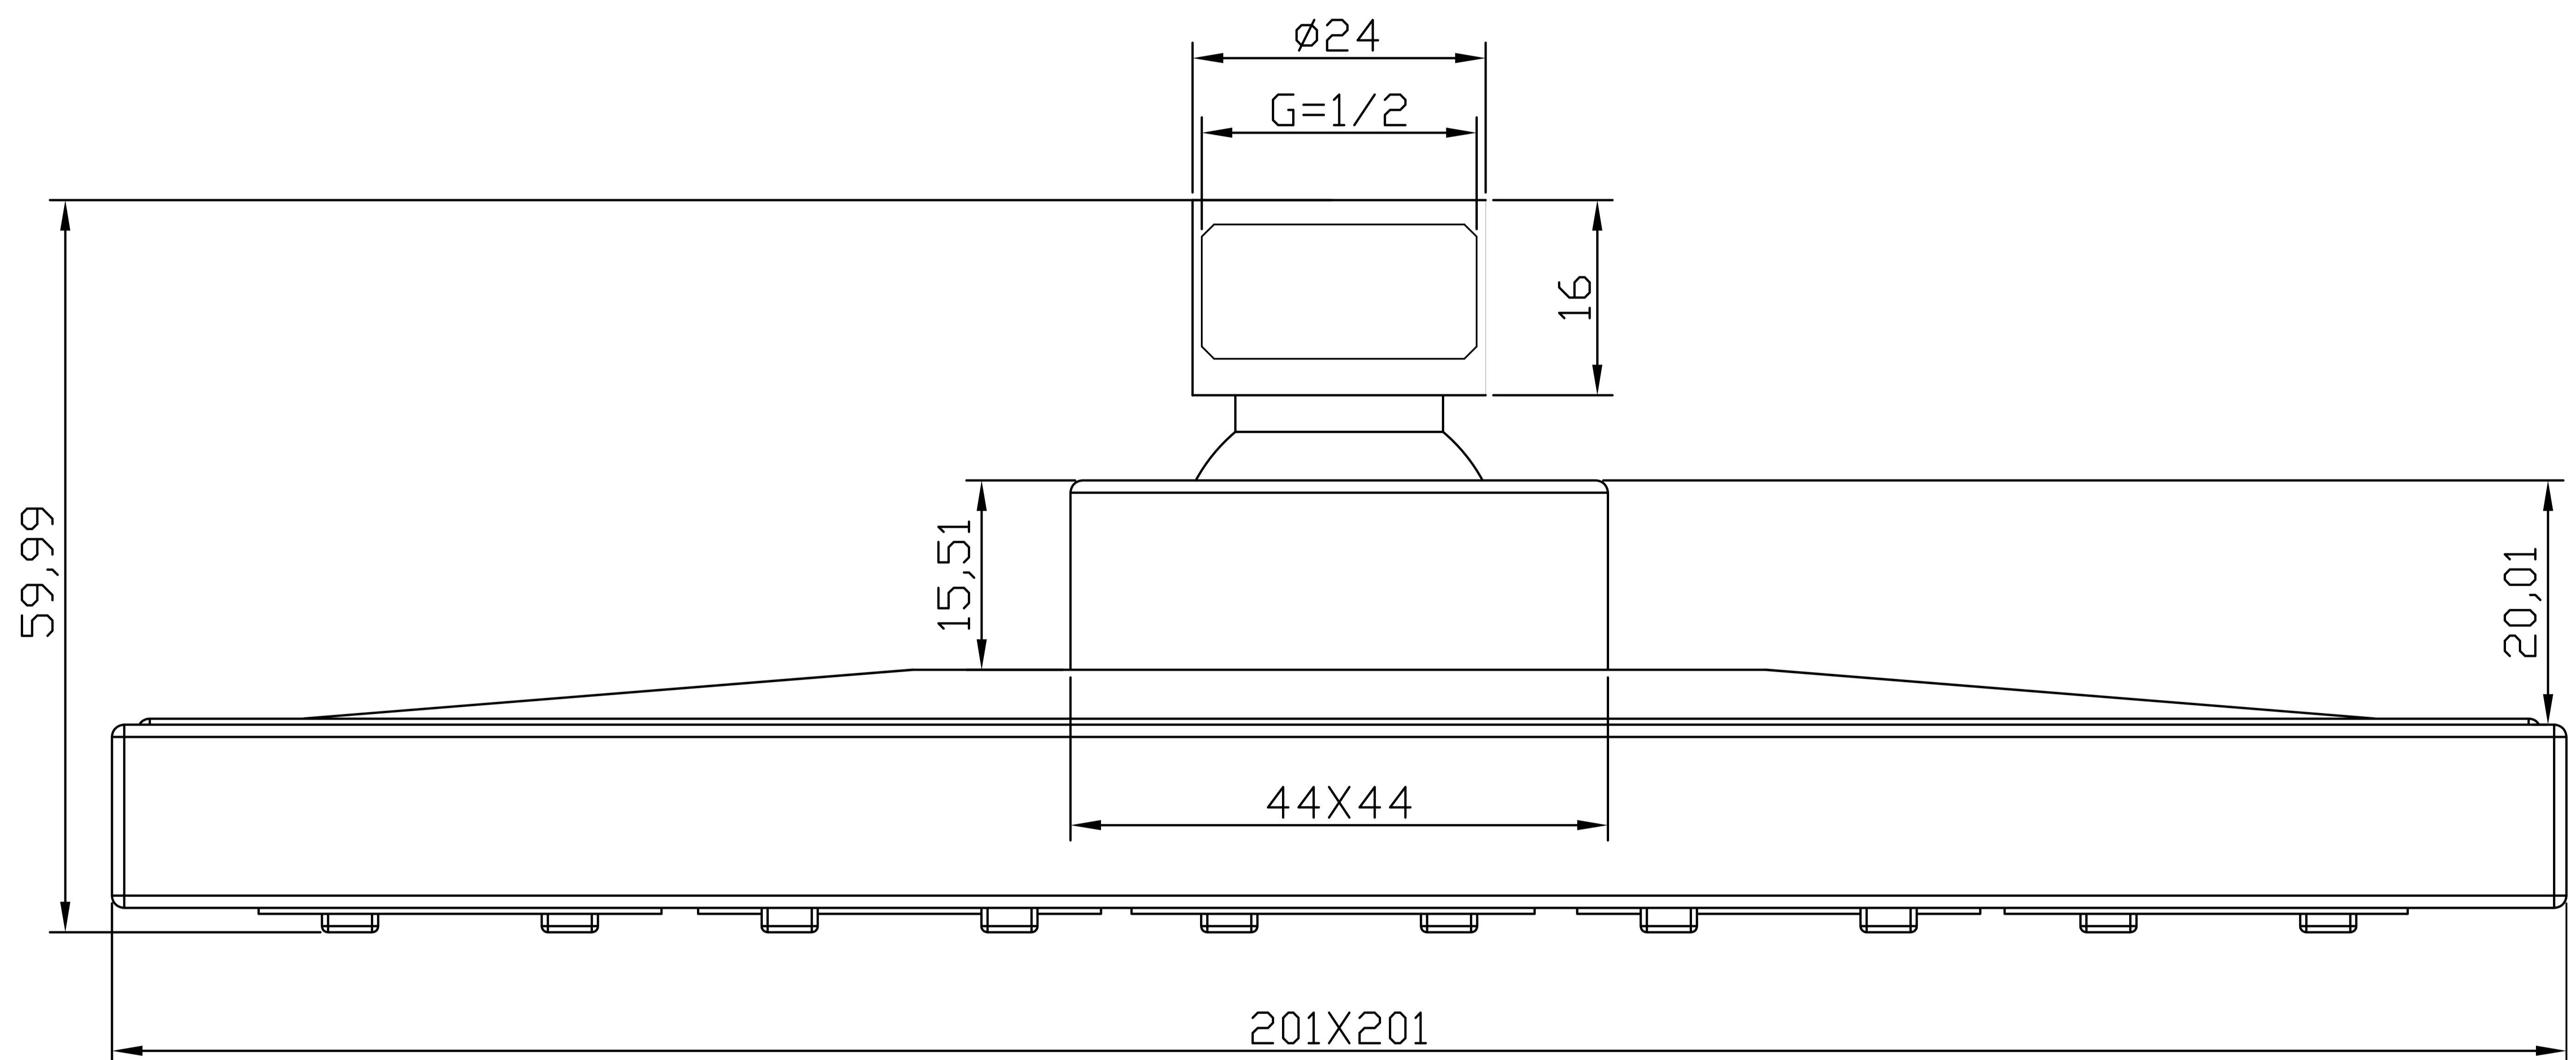

ABS Rain Shower

Product Code : **1109**

Technical Drawing

All dimension are in **mm**