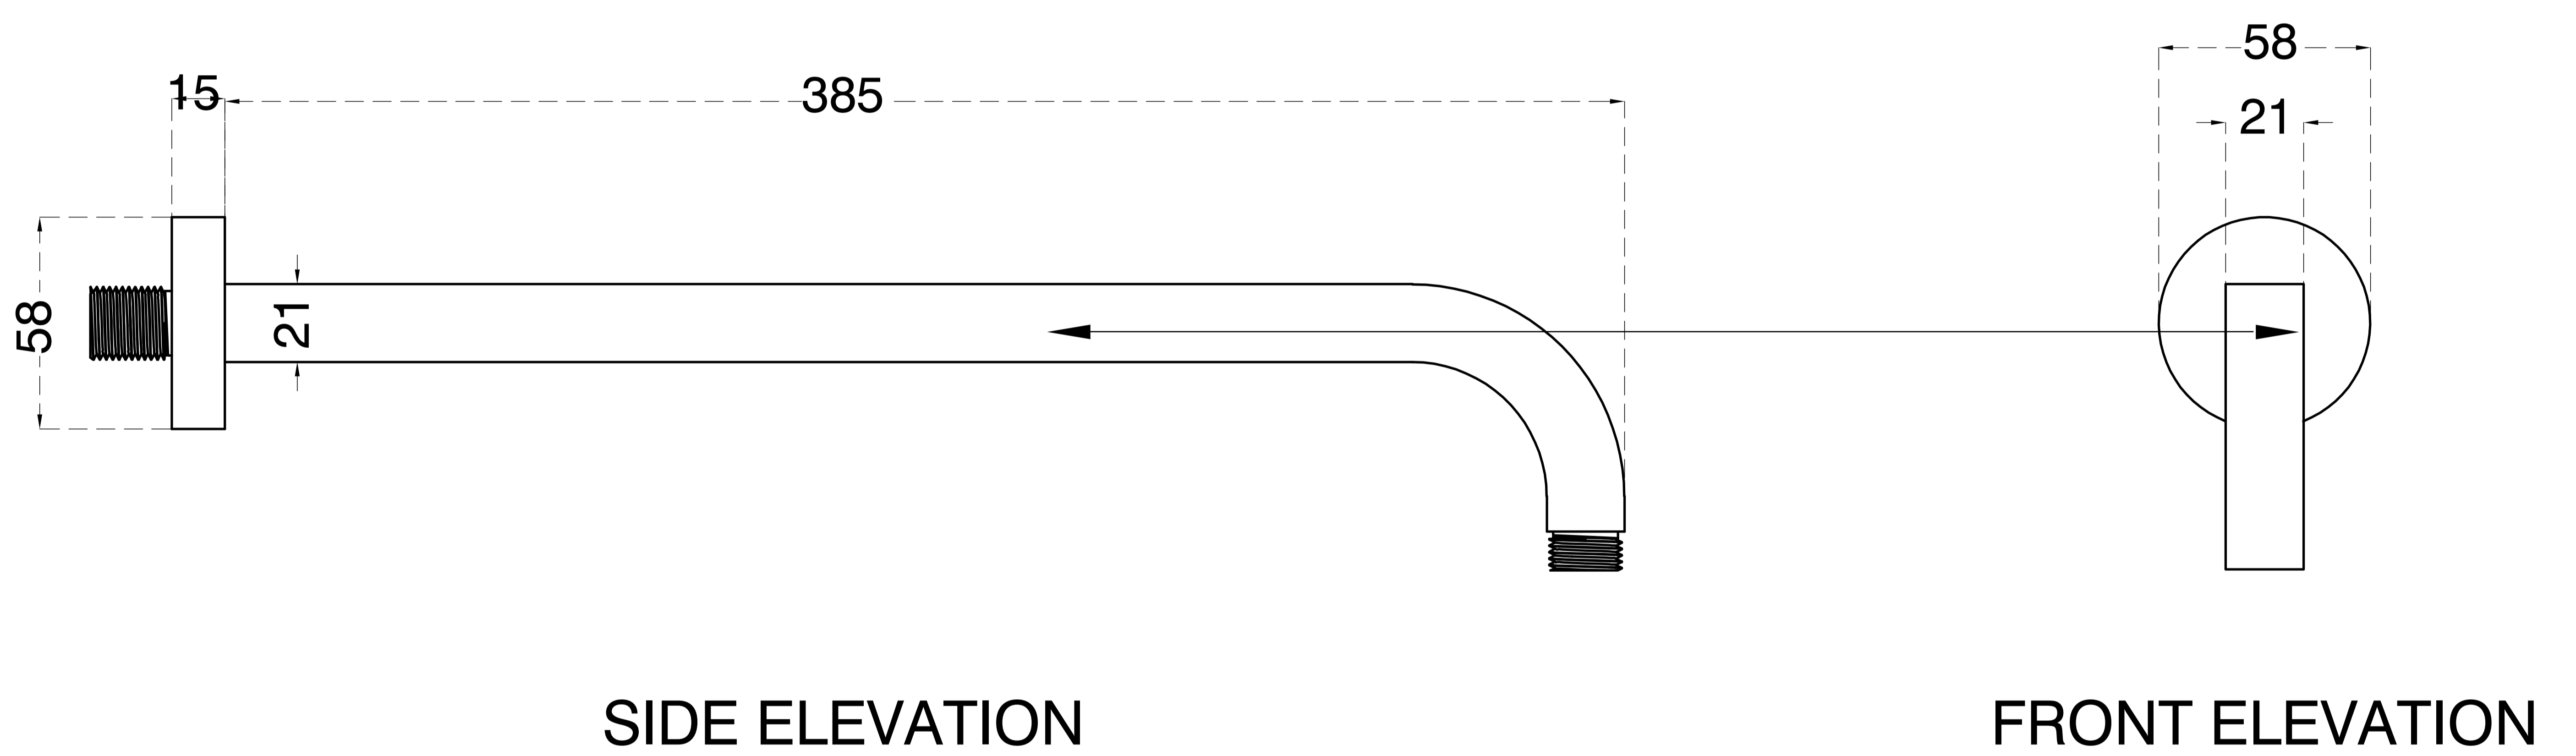

# Brass Shower Arm (400 mm)

Product Code : 1127

## Technical Drawing

All dimension are in **mm**