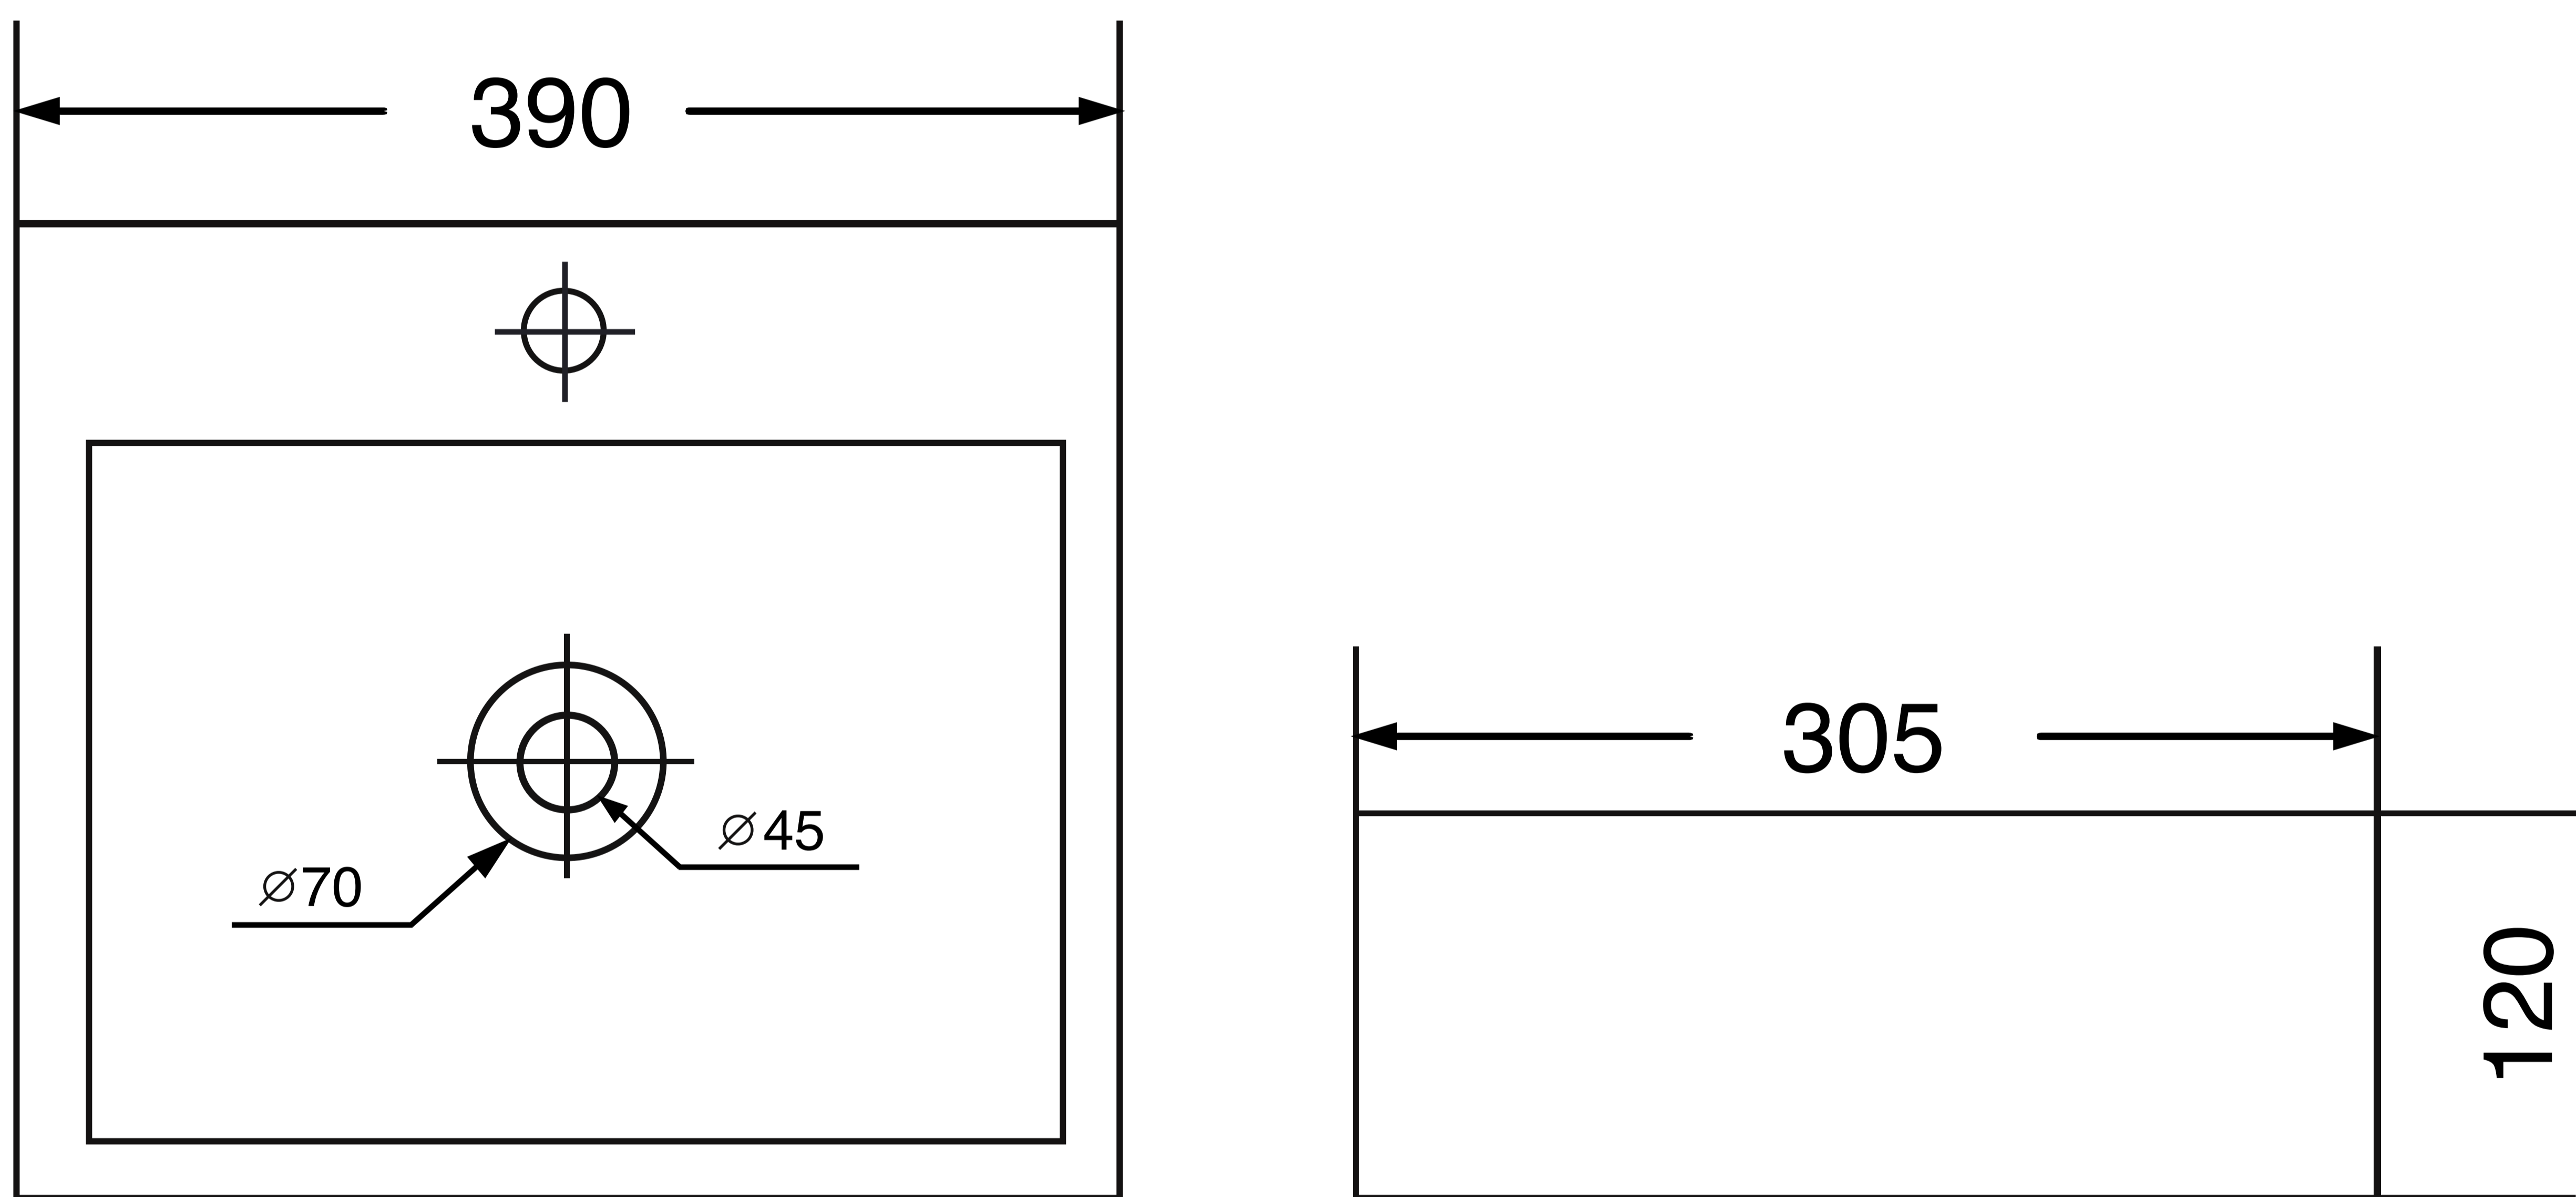

Table Or Wall Mounted Wash Basin

Product Code : **1555**

Technical Drawing

All dimension are in **mm**