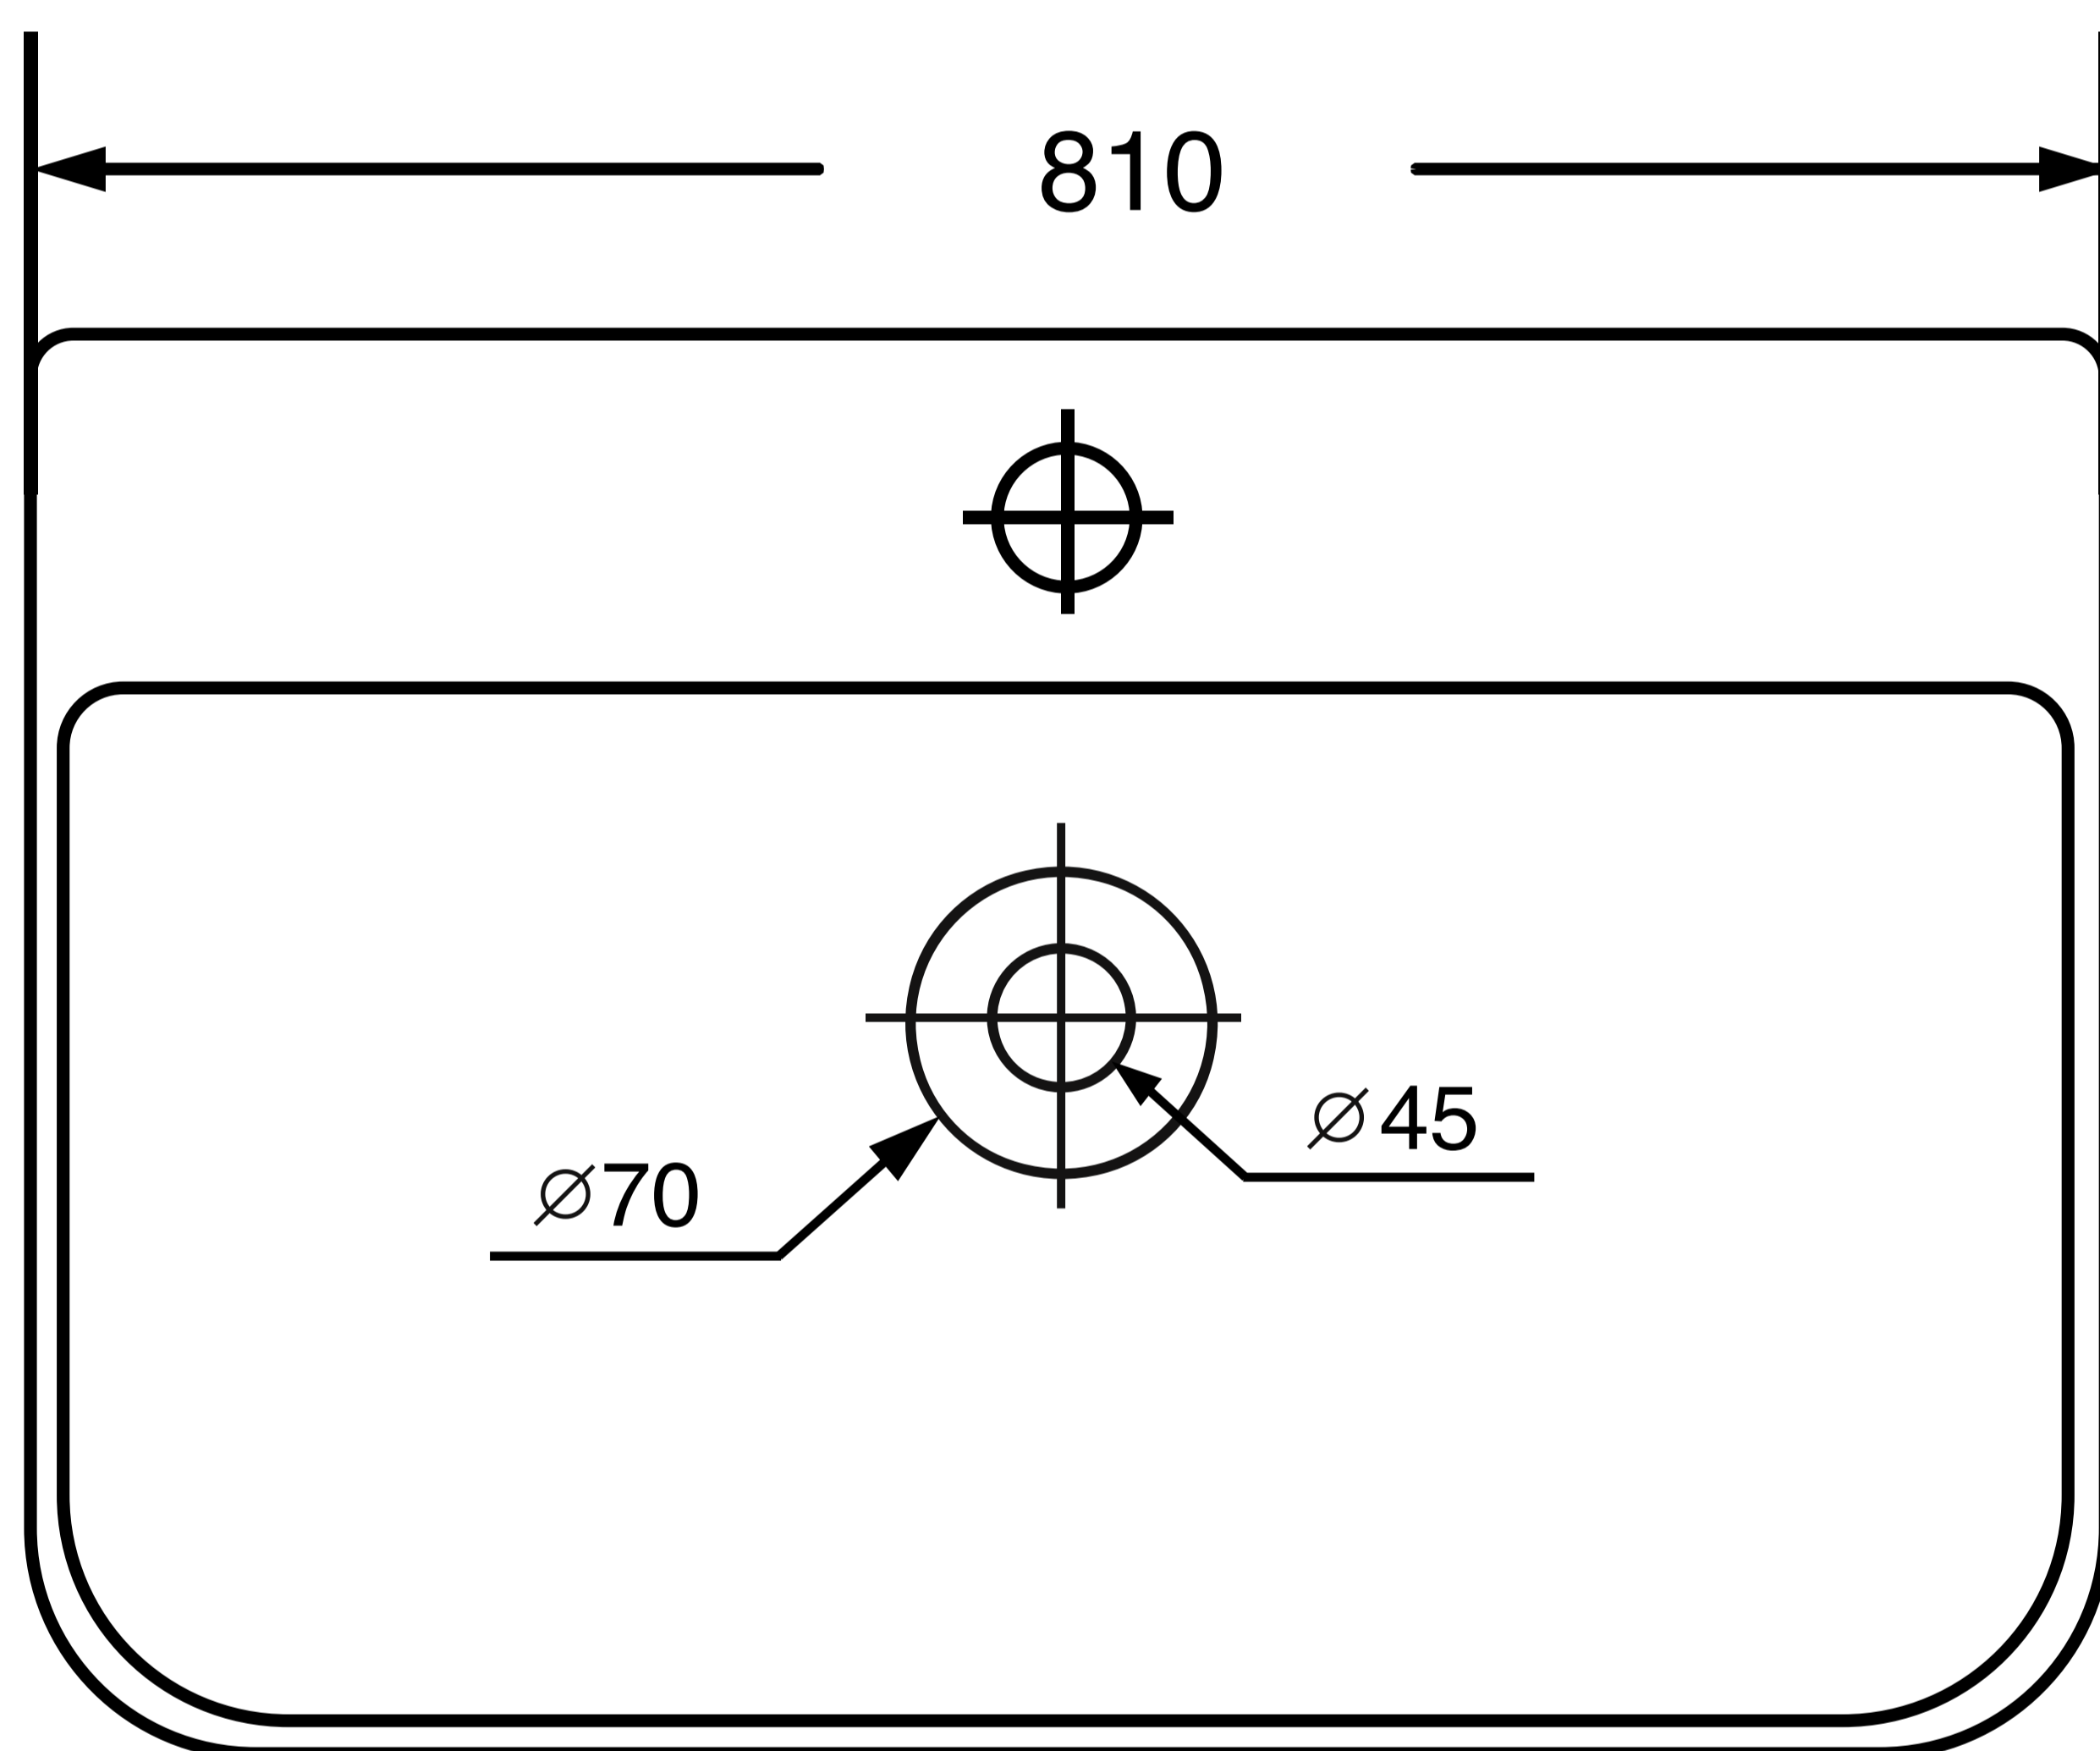

# Table Or Wall Mounted Wash Basin

Product Code : **1628**

## Technical Drawing

All dimension are in **mm**