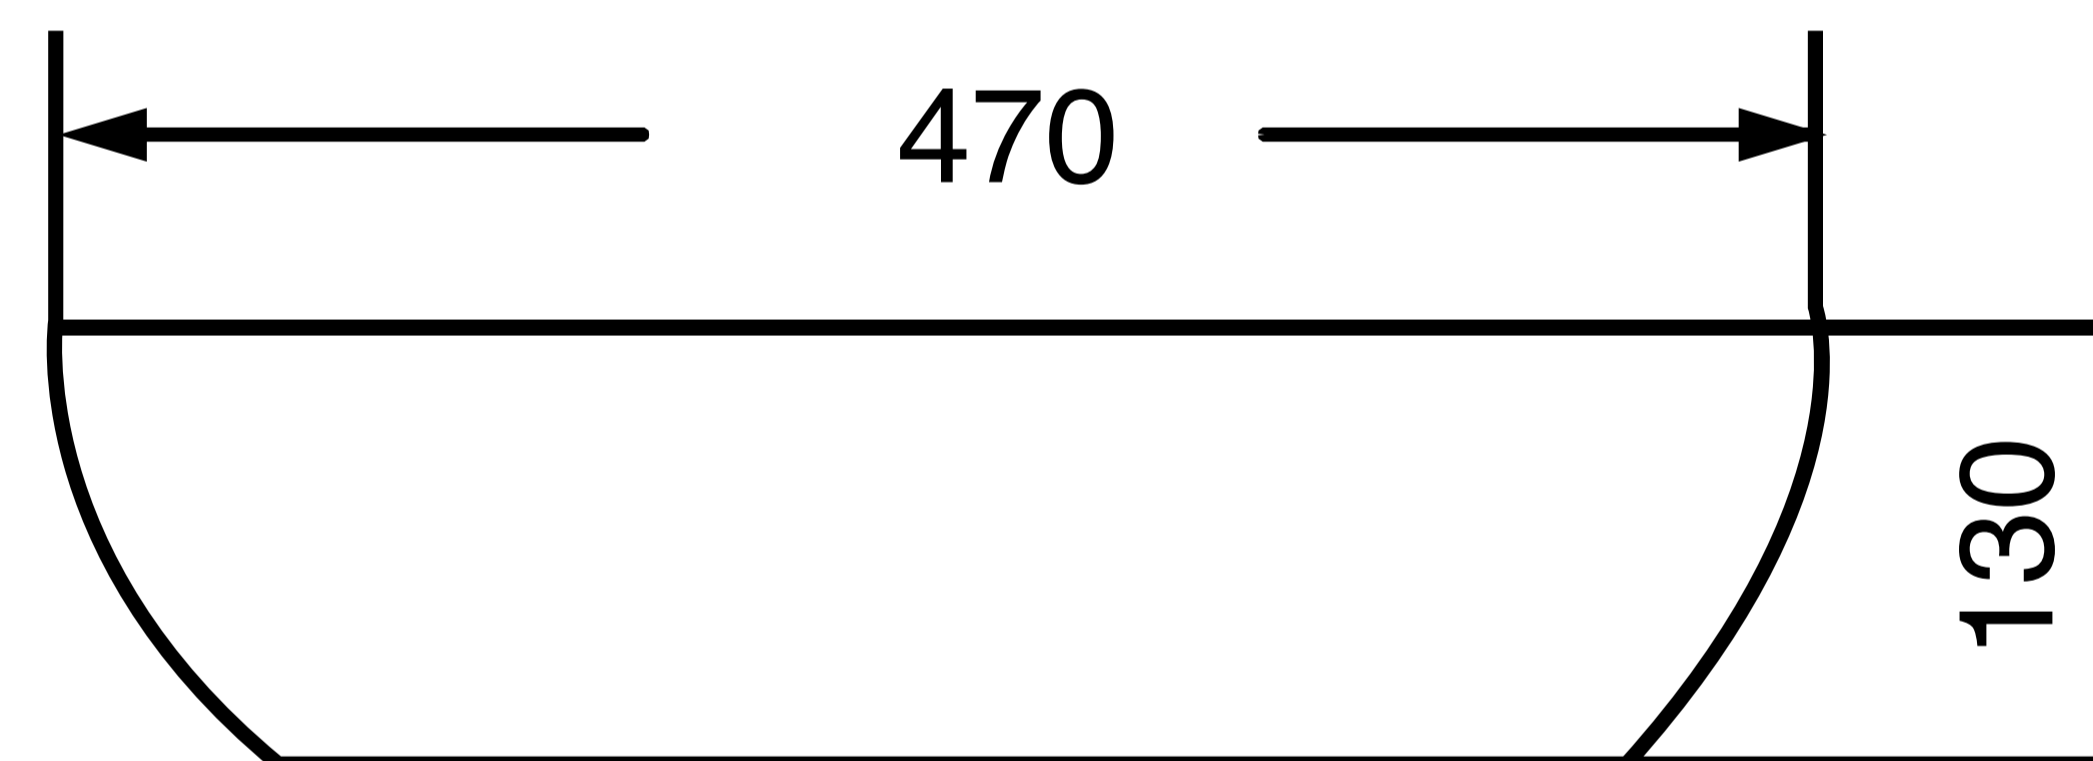

# Table Or Wall Mounted Wash Basin

Product Code : **1628**

## Technical Drawing

All dimension are in **mm**