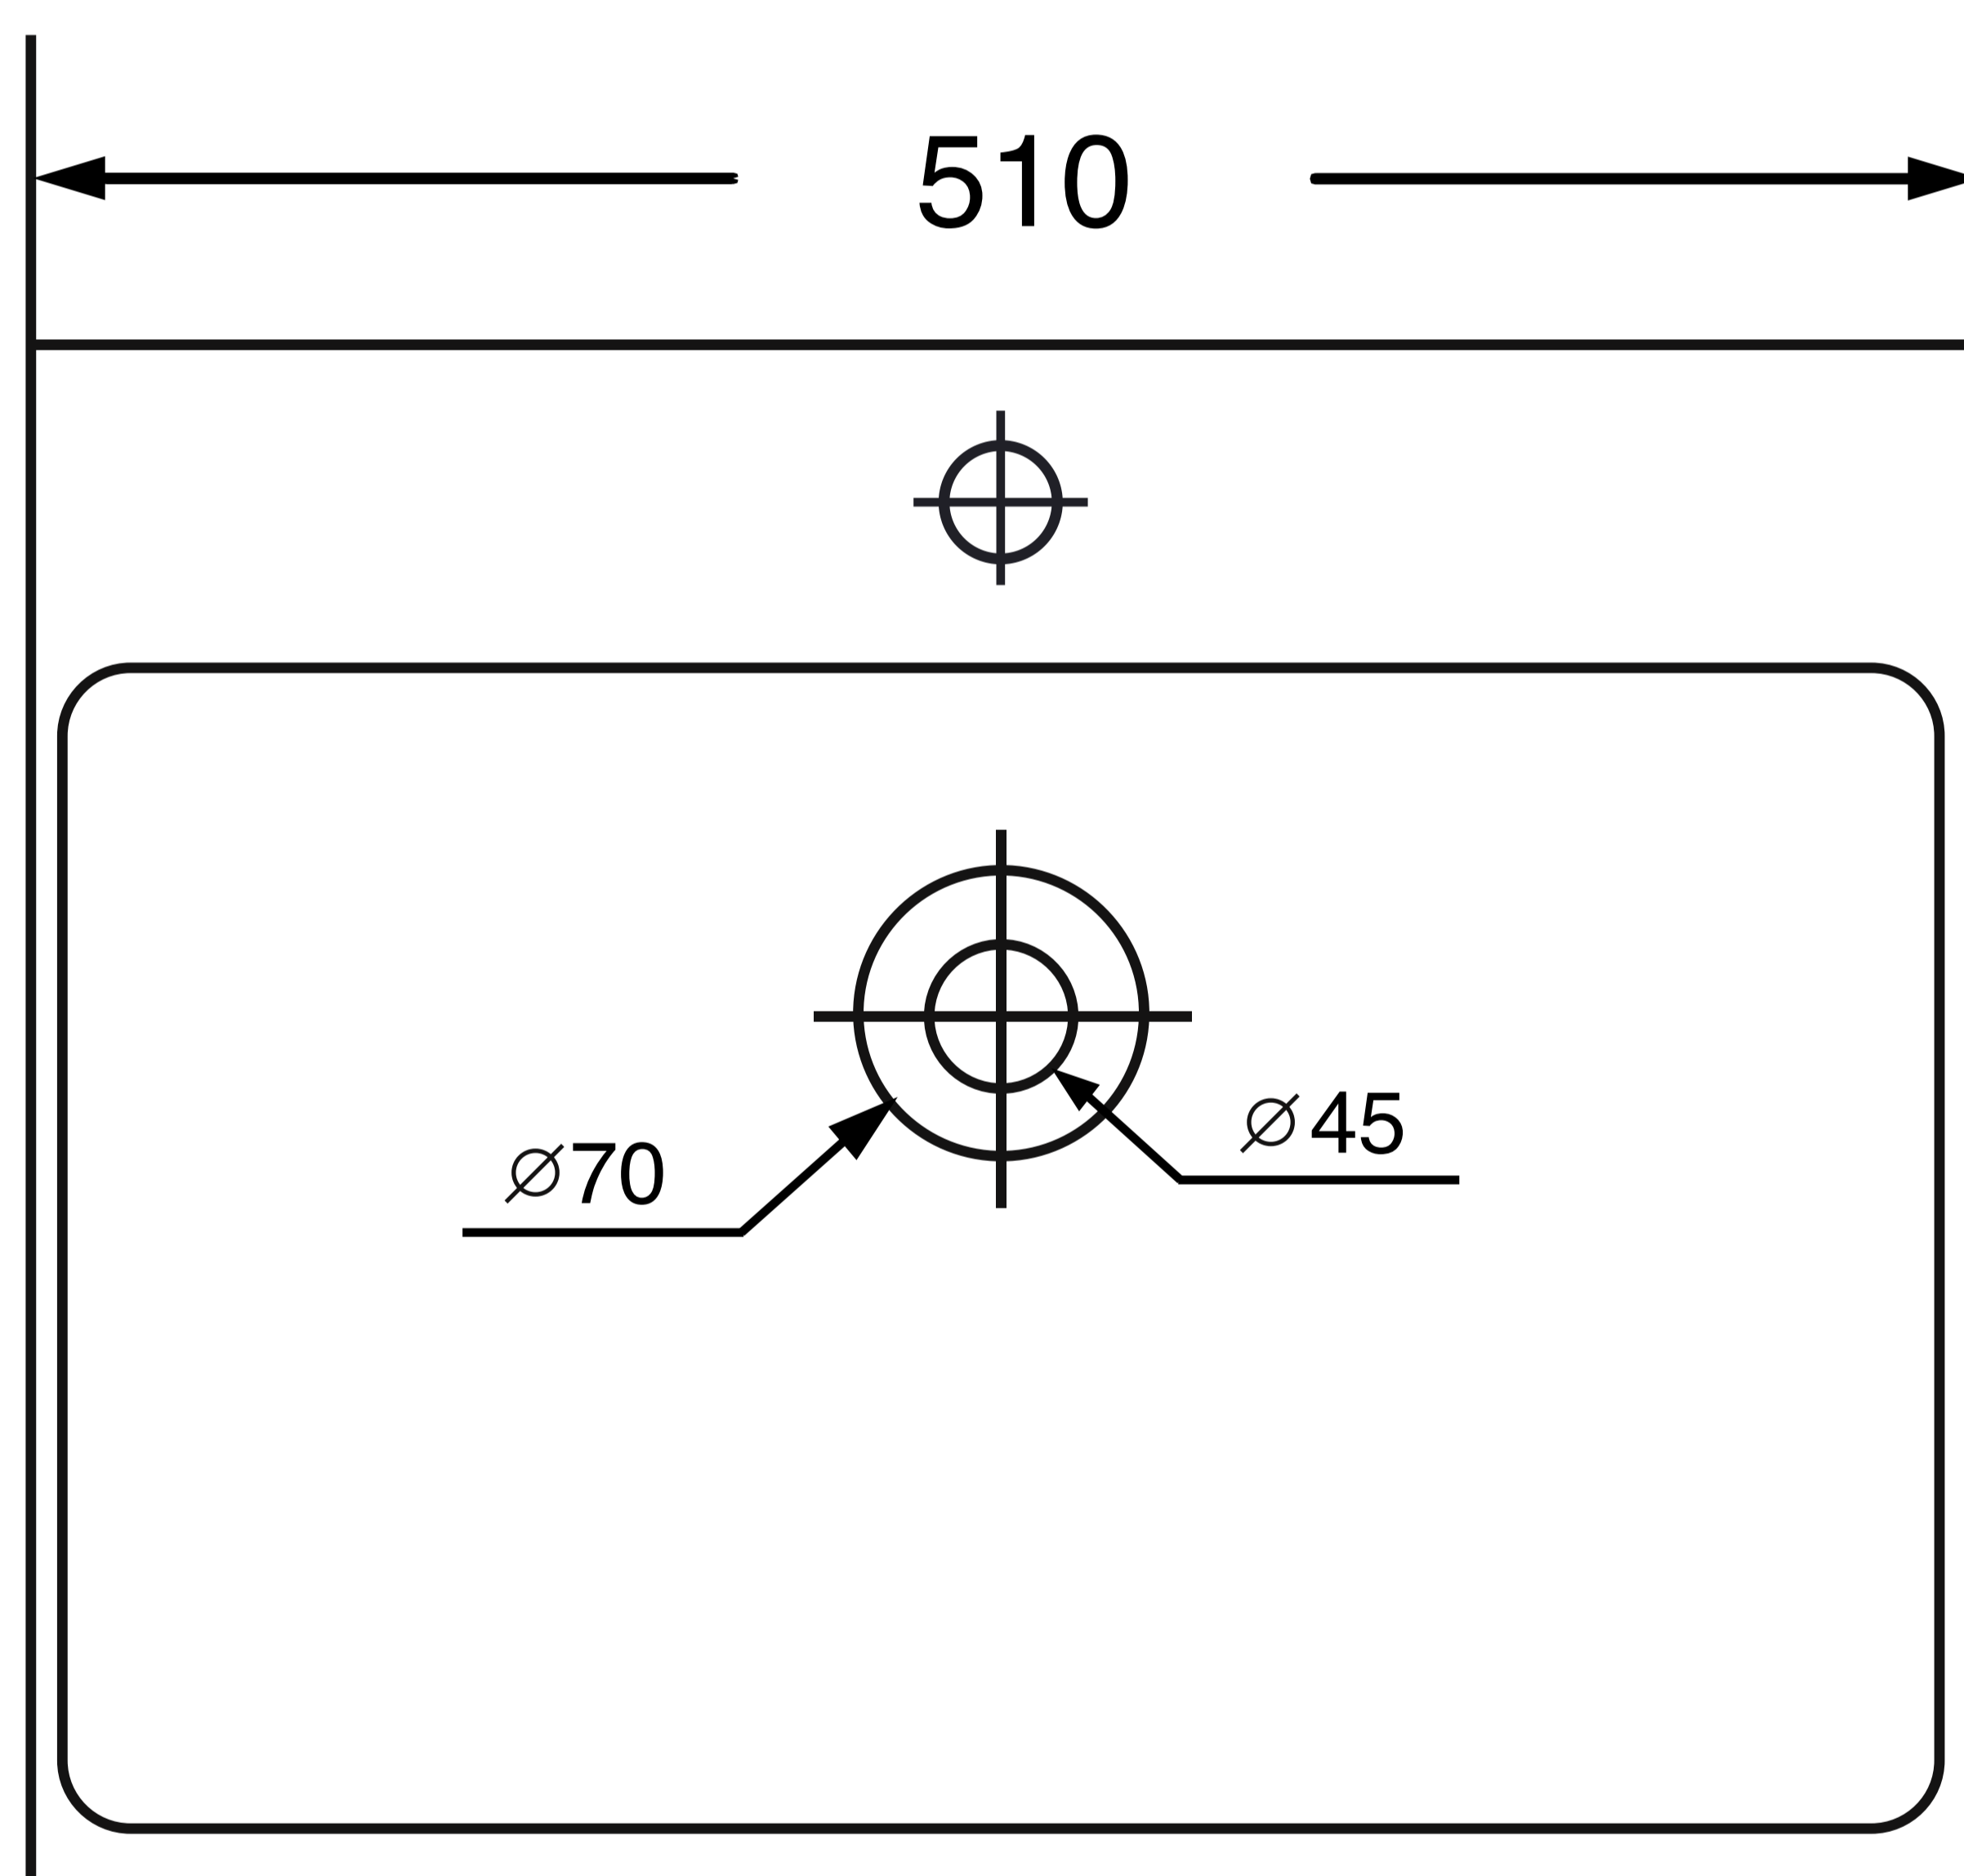

Table Mounted Wash Basin

Product Code : 1719

Technical Drawing

All dimension are in **mm**