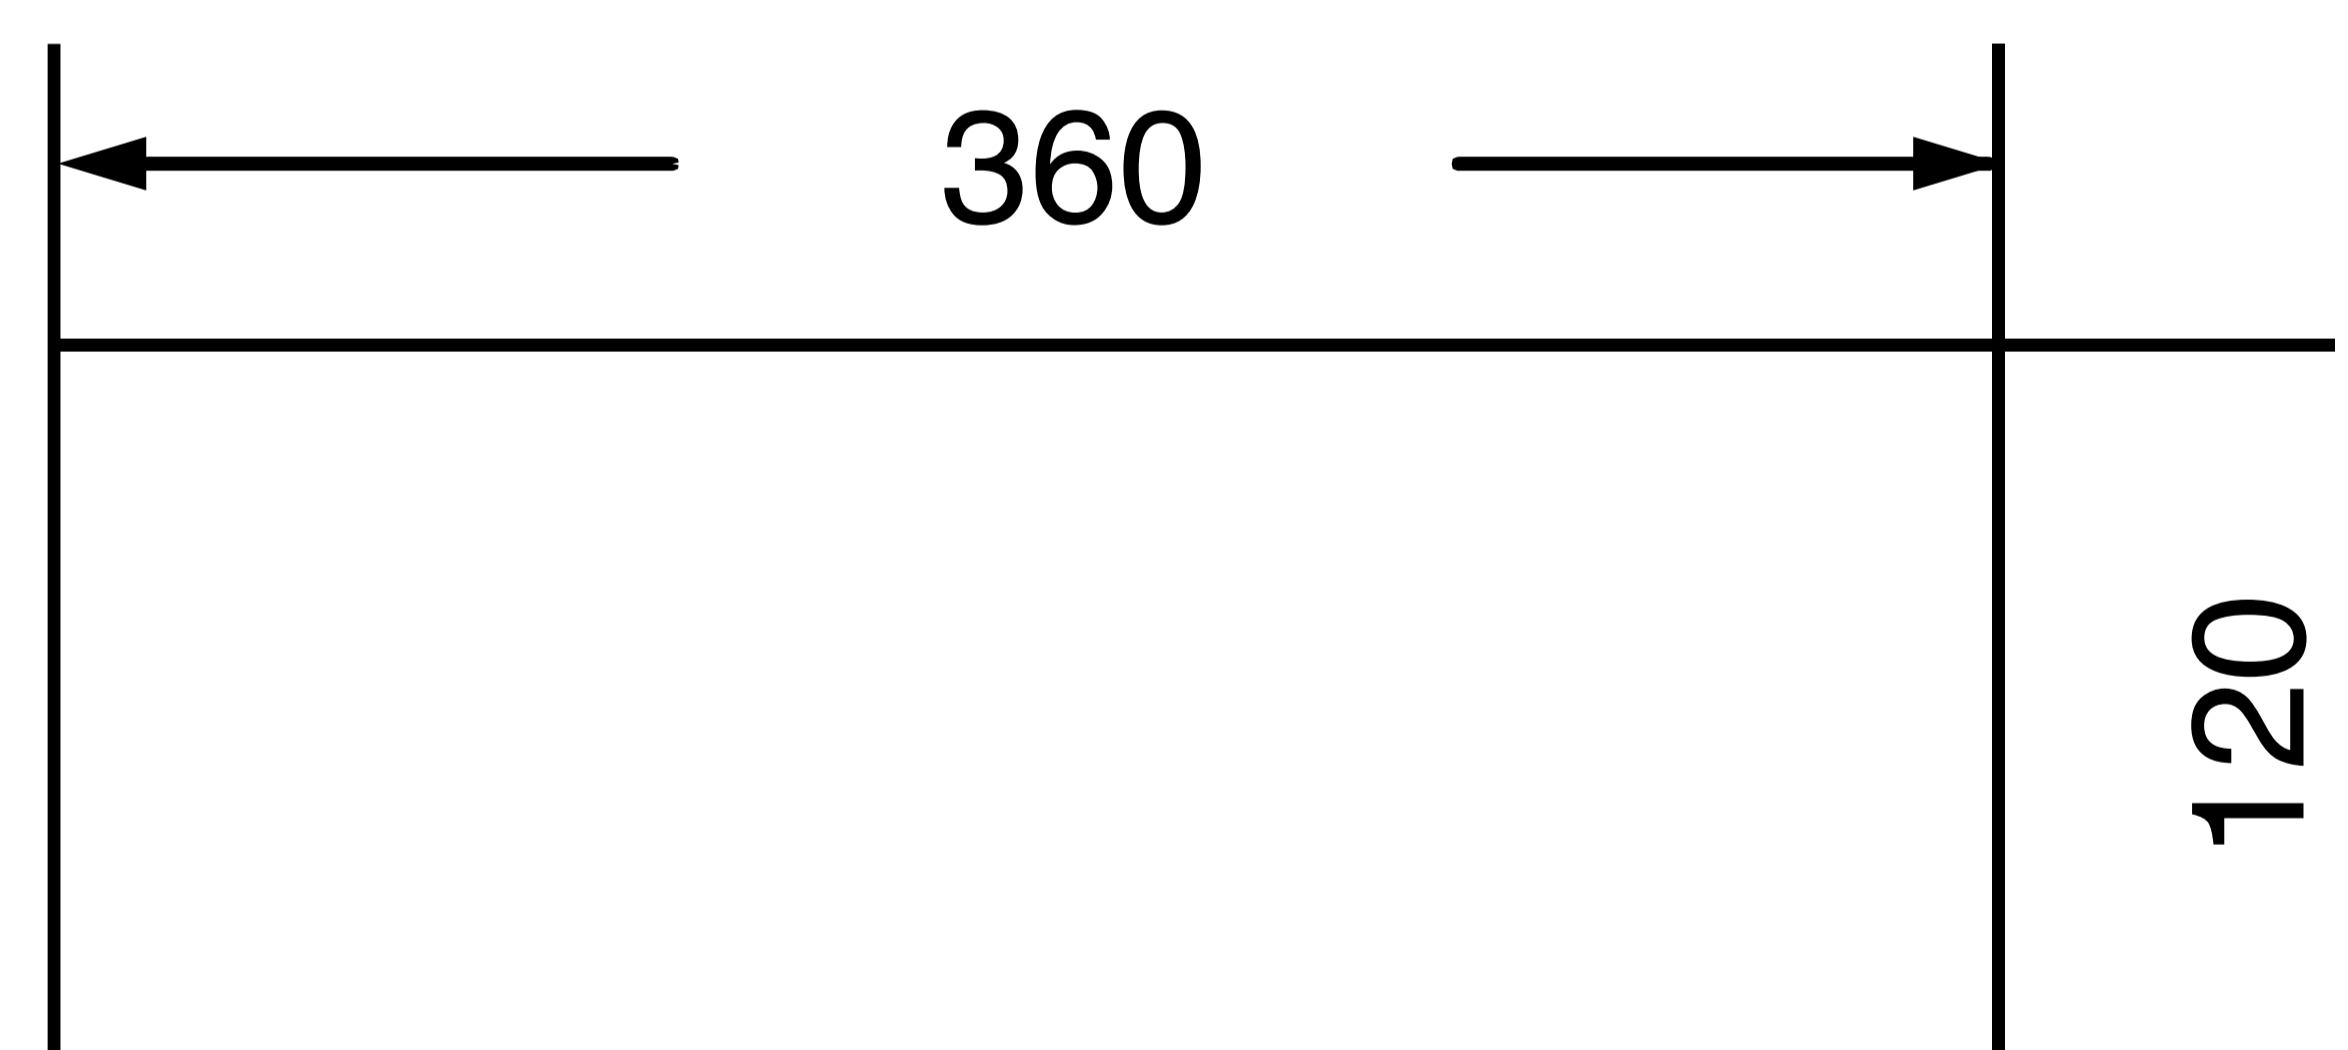

Table Mounted Wash Basin

Product Code : 1719

Technical Drawing

All dimension are in **mm**