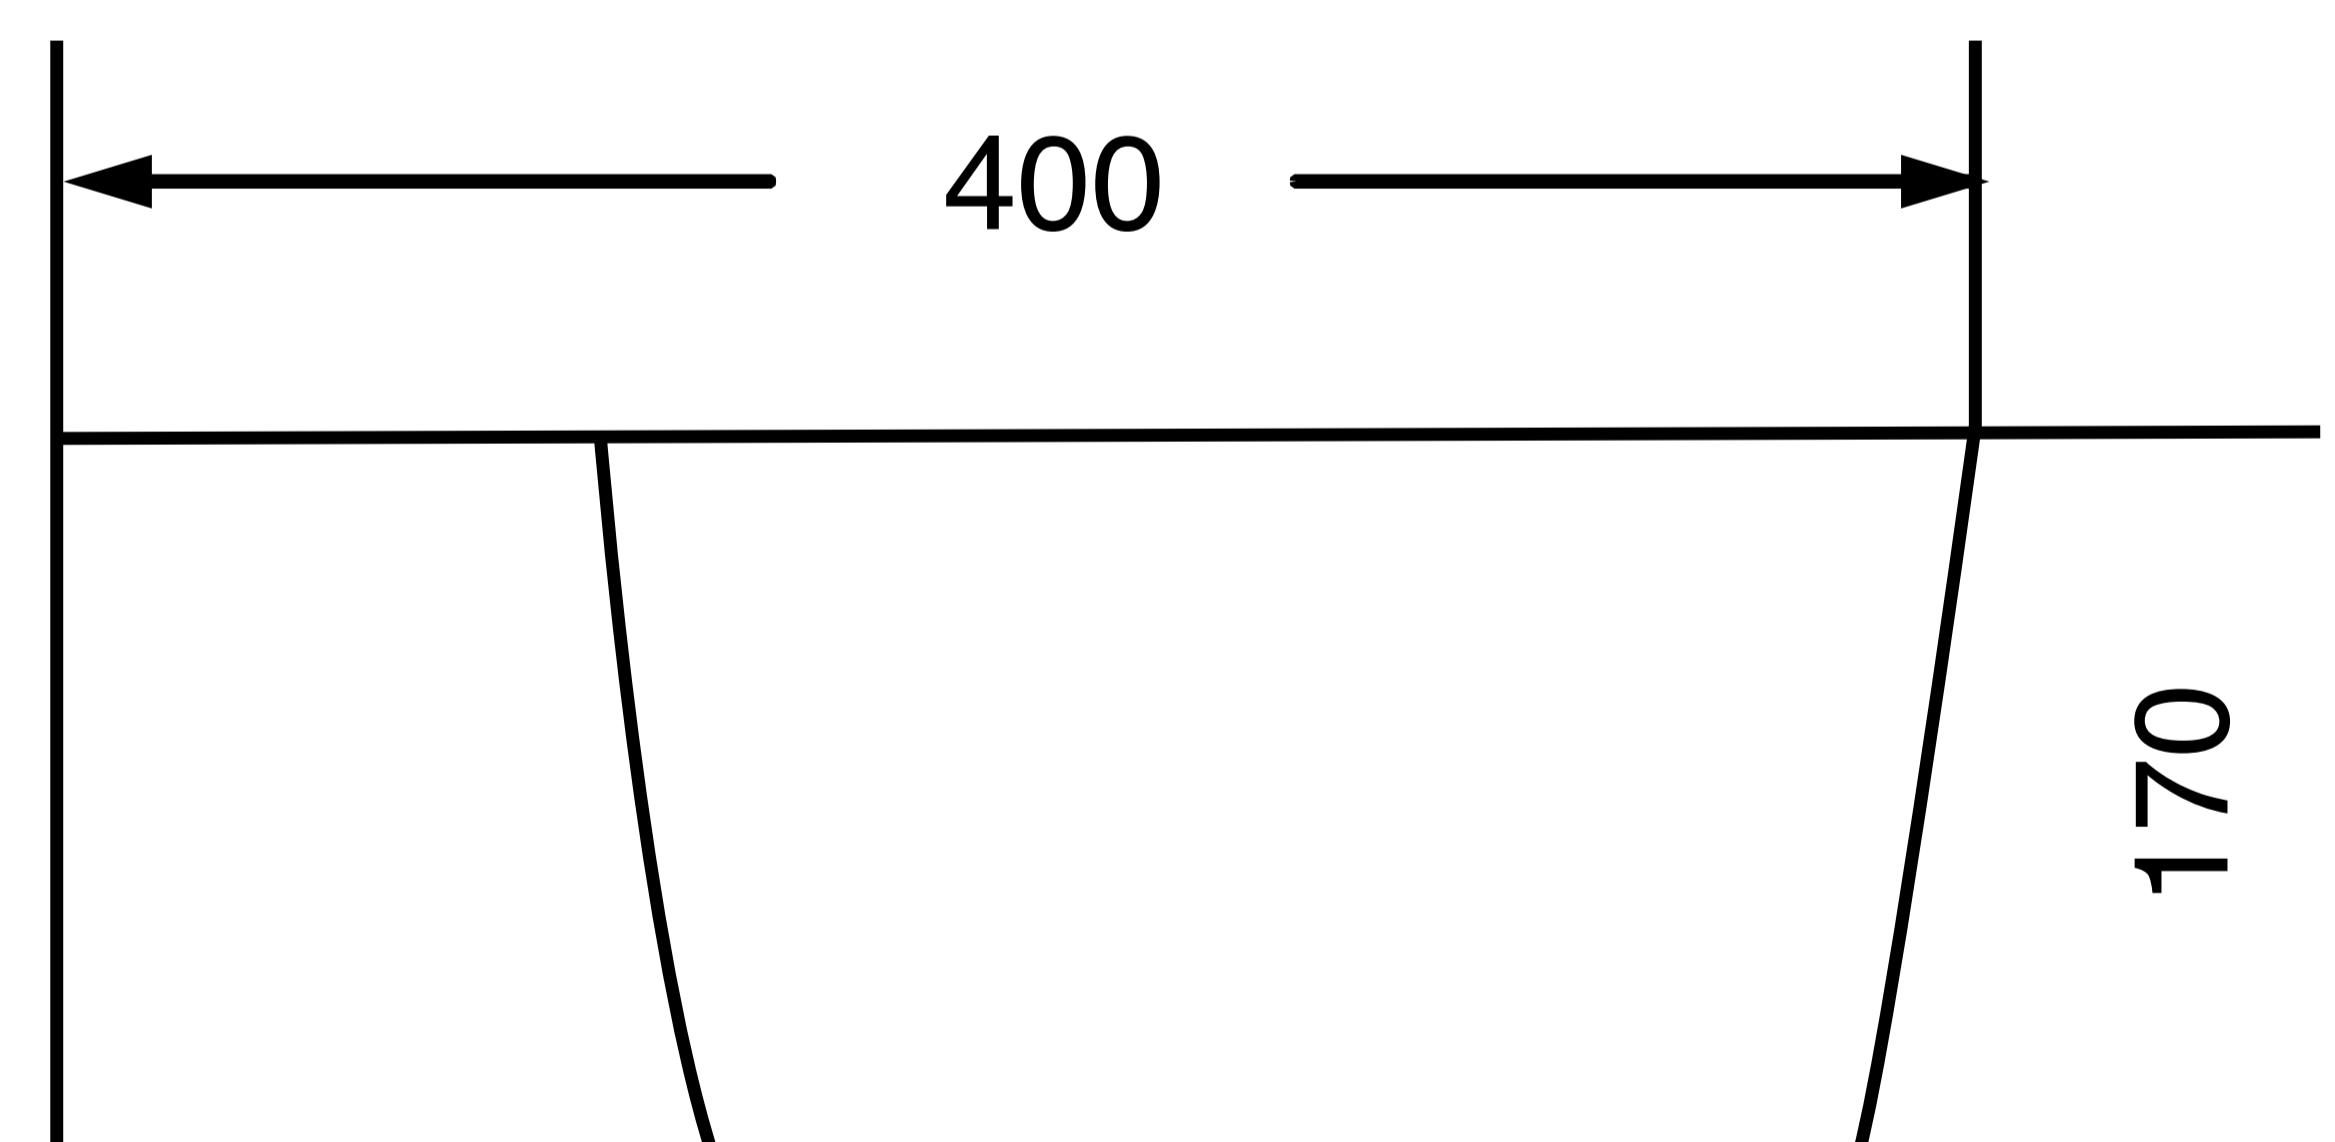

Table Or Wall Mounted Wash Basin

Product Code : 1758

Technical Drawing

All dimension are in **mm**