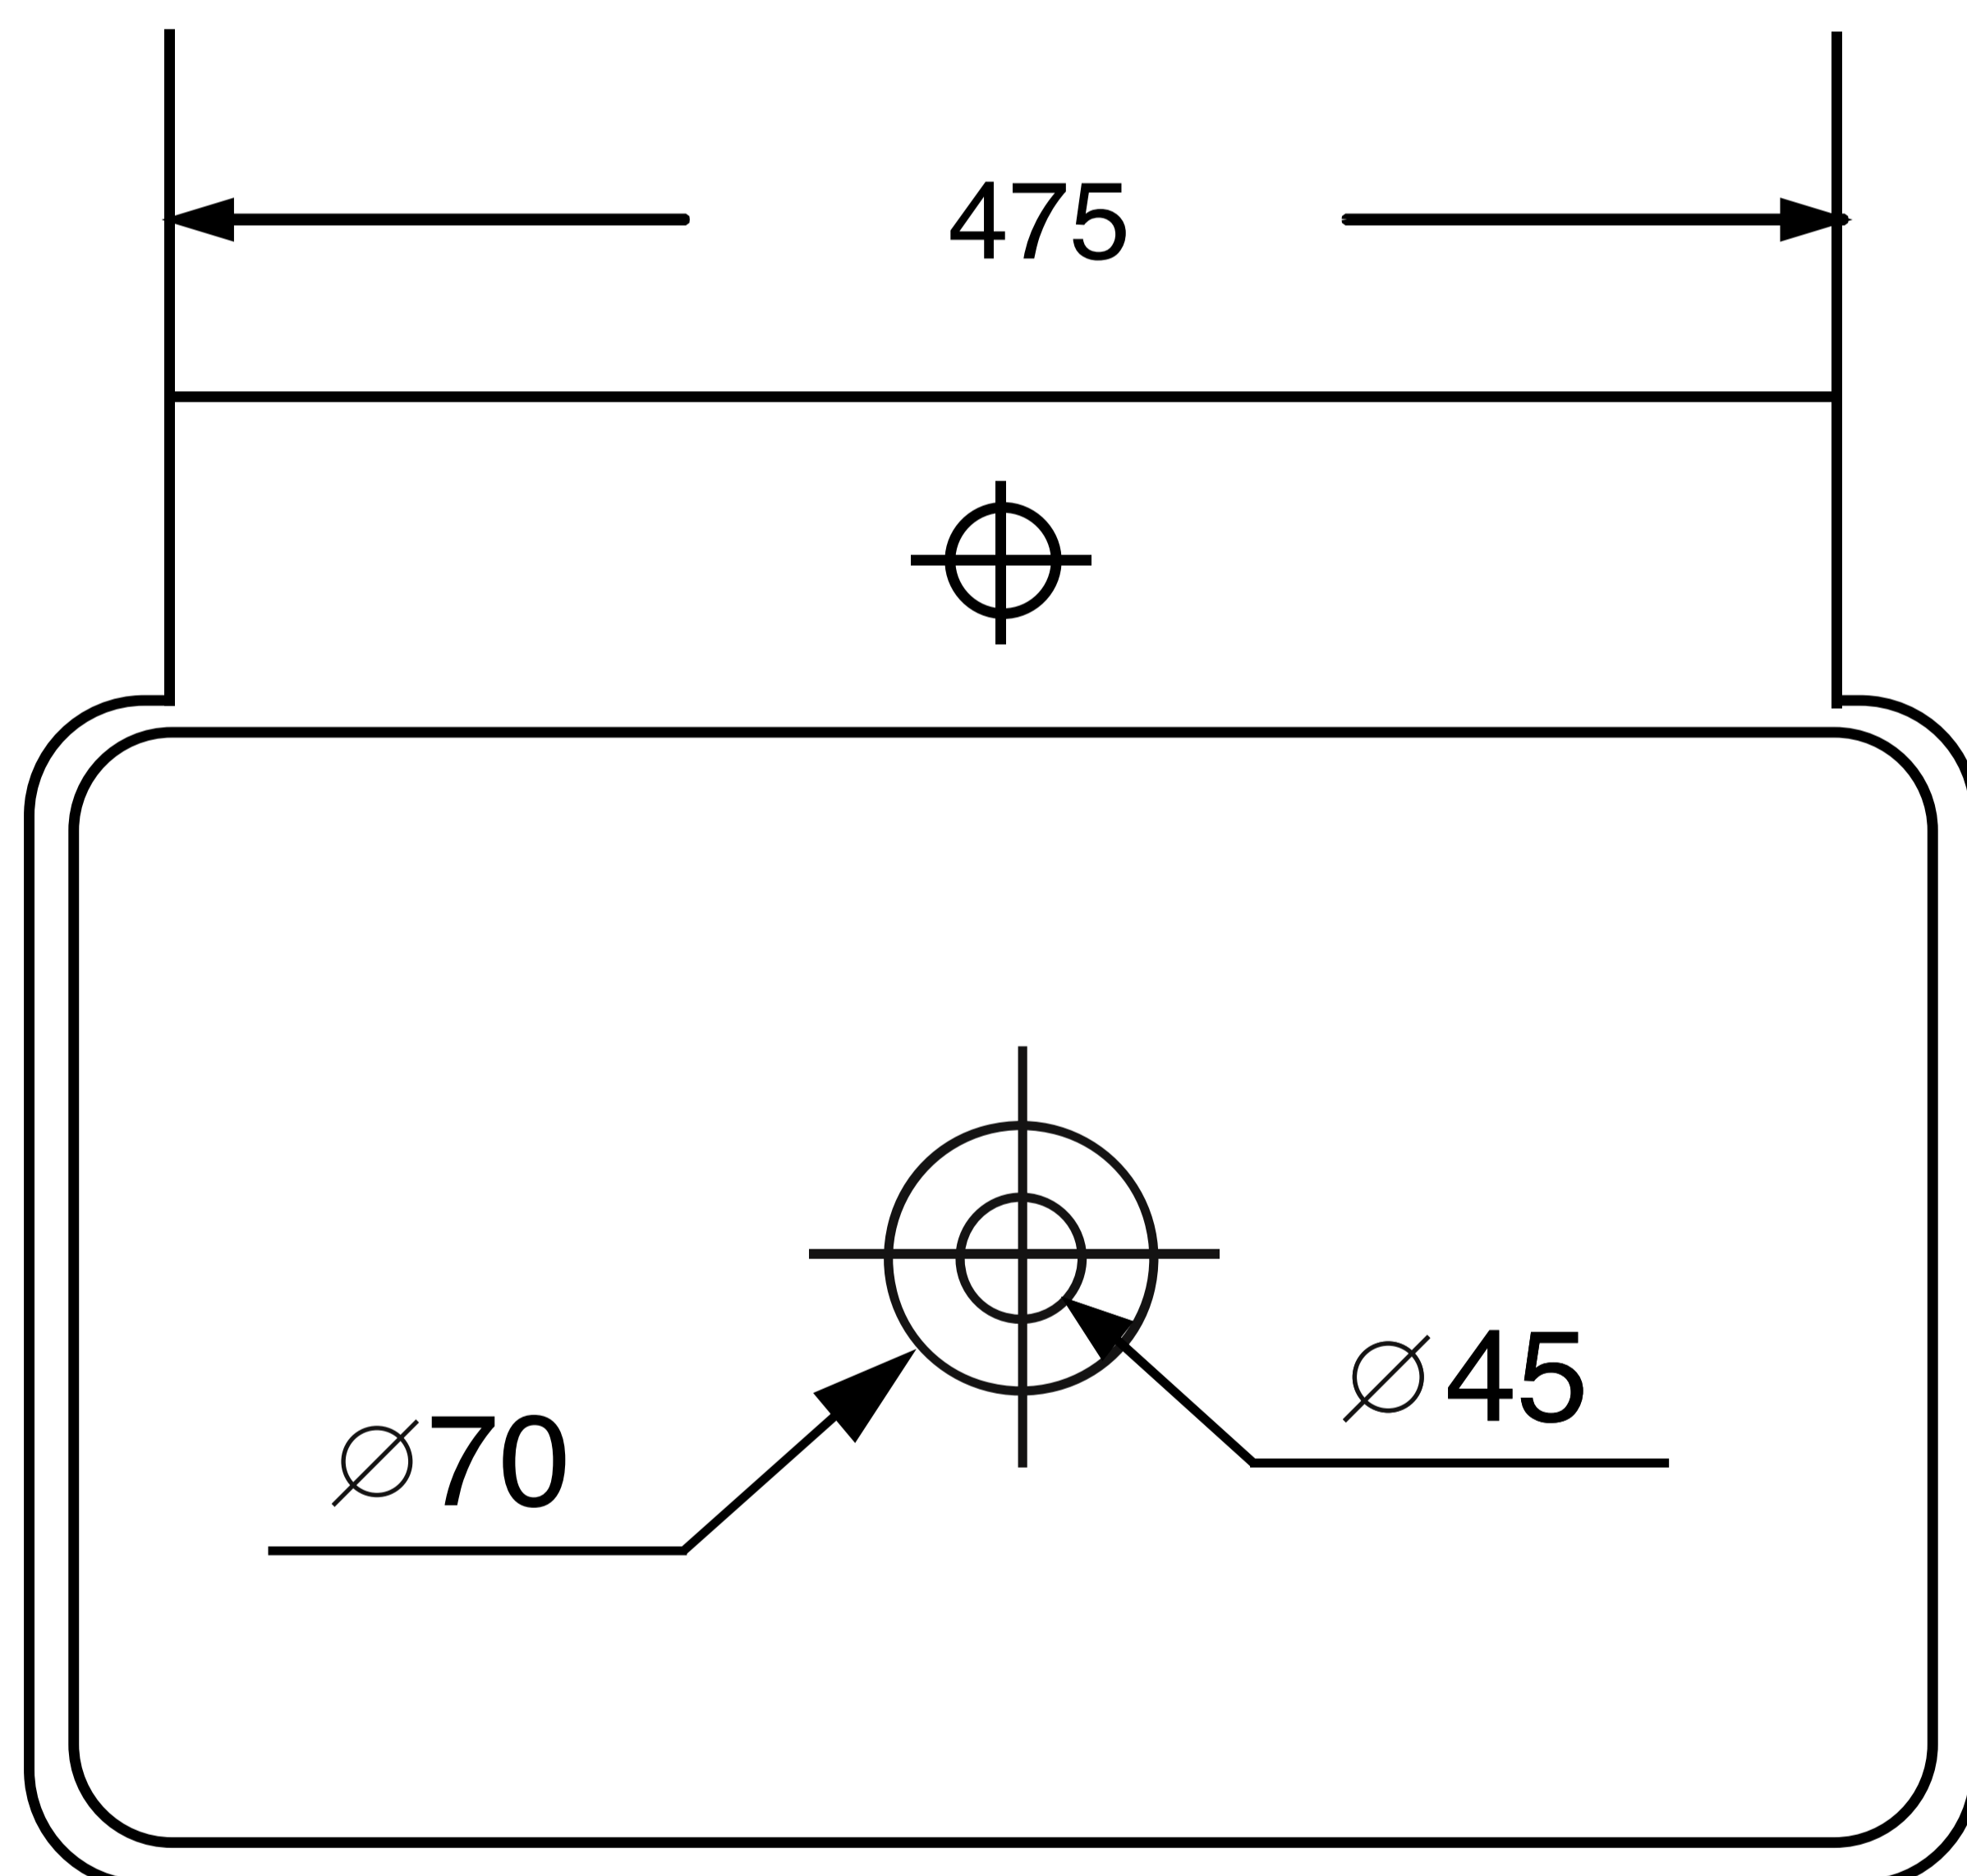

Table Or Wall Mounted Wash Basin

Product Code : 1758

Technical Drawing

All dimension are in **mm**