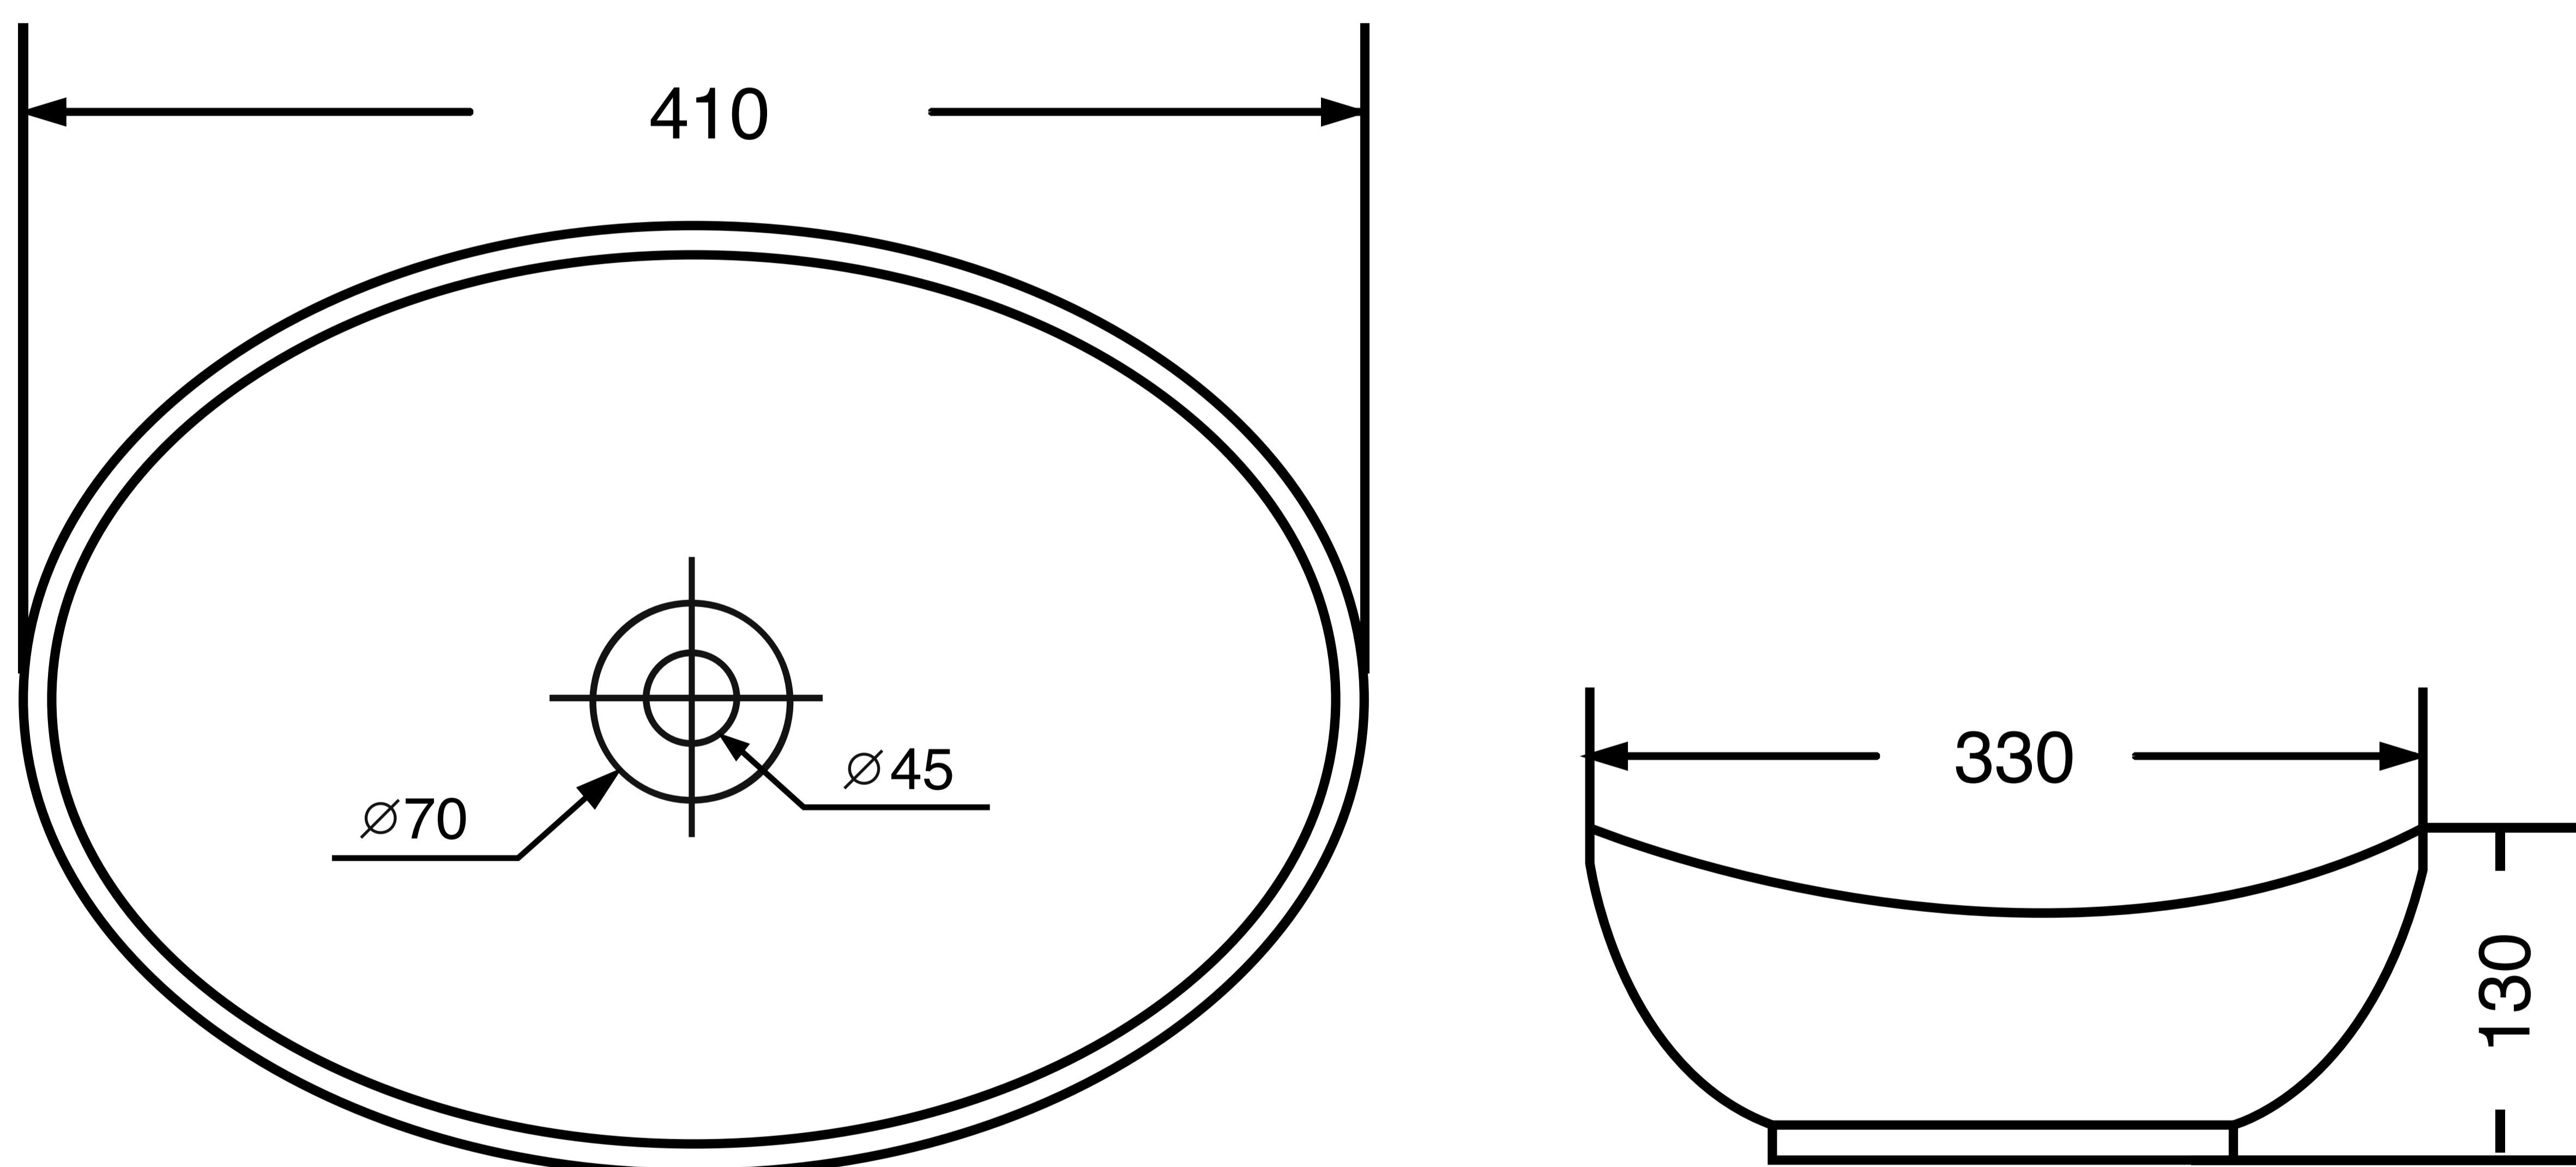

Table Mounted Wash Basin

Product Code : 1604

Technical Drawing

All dimension are in **mm**