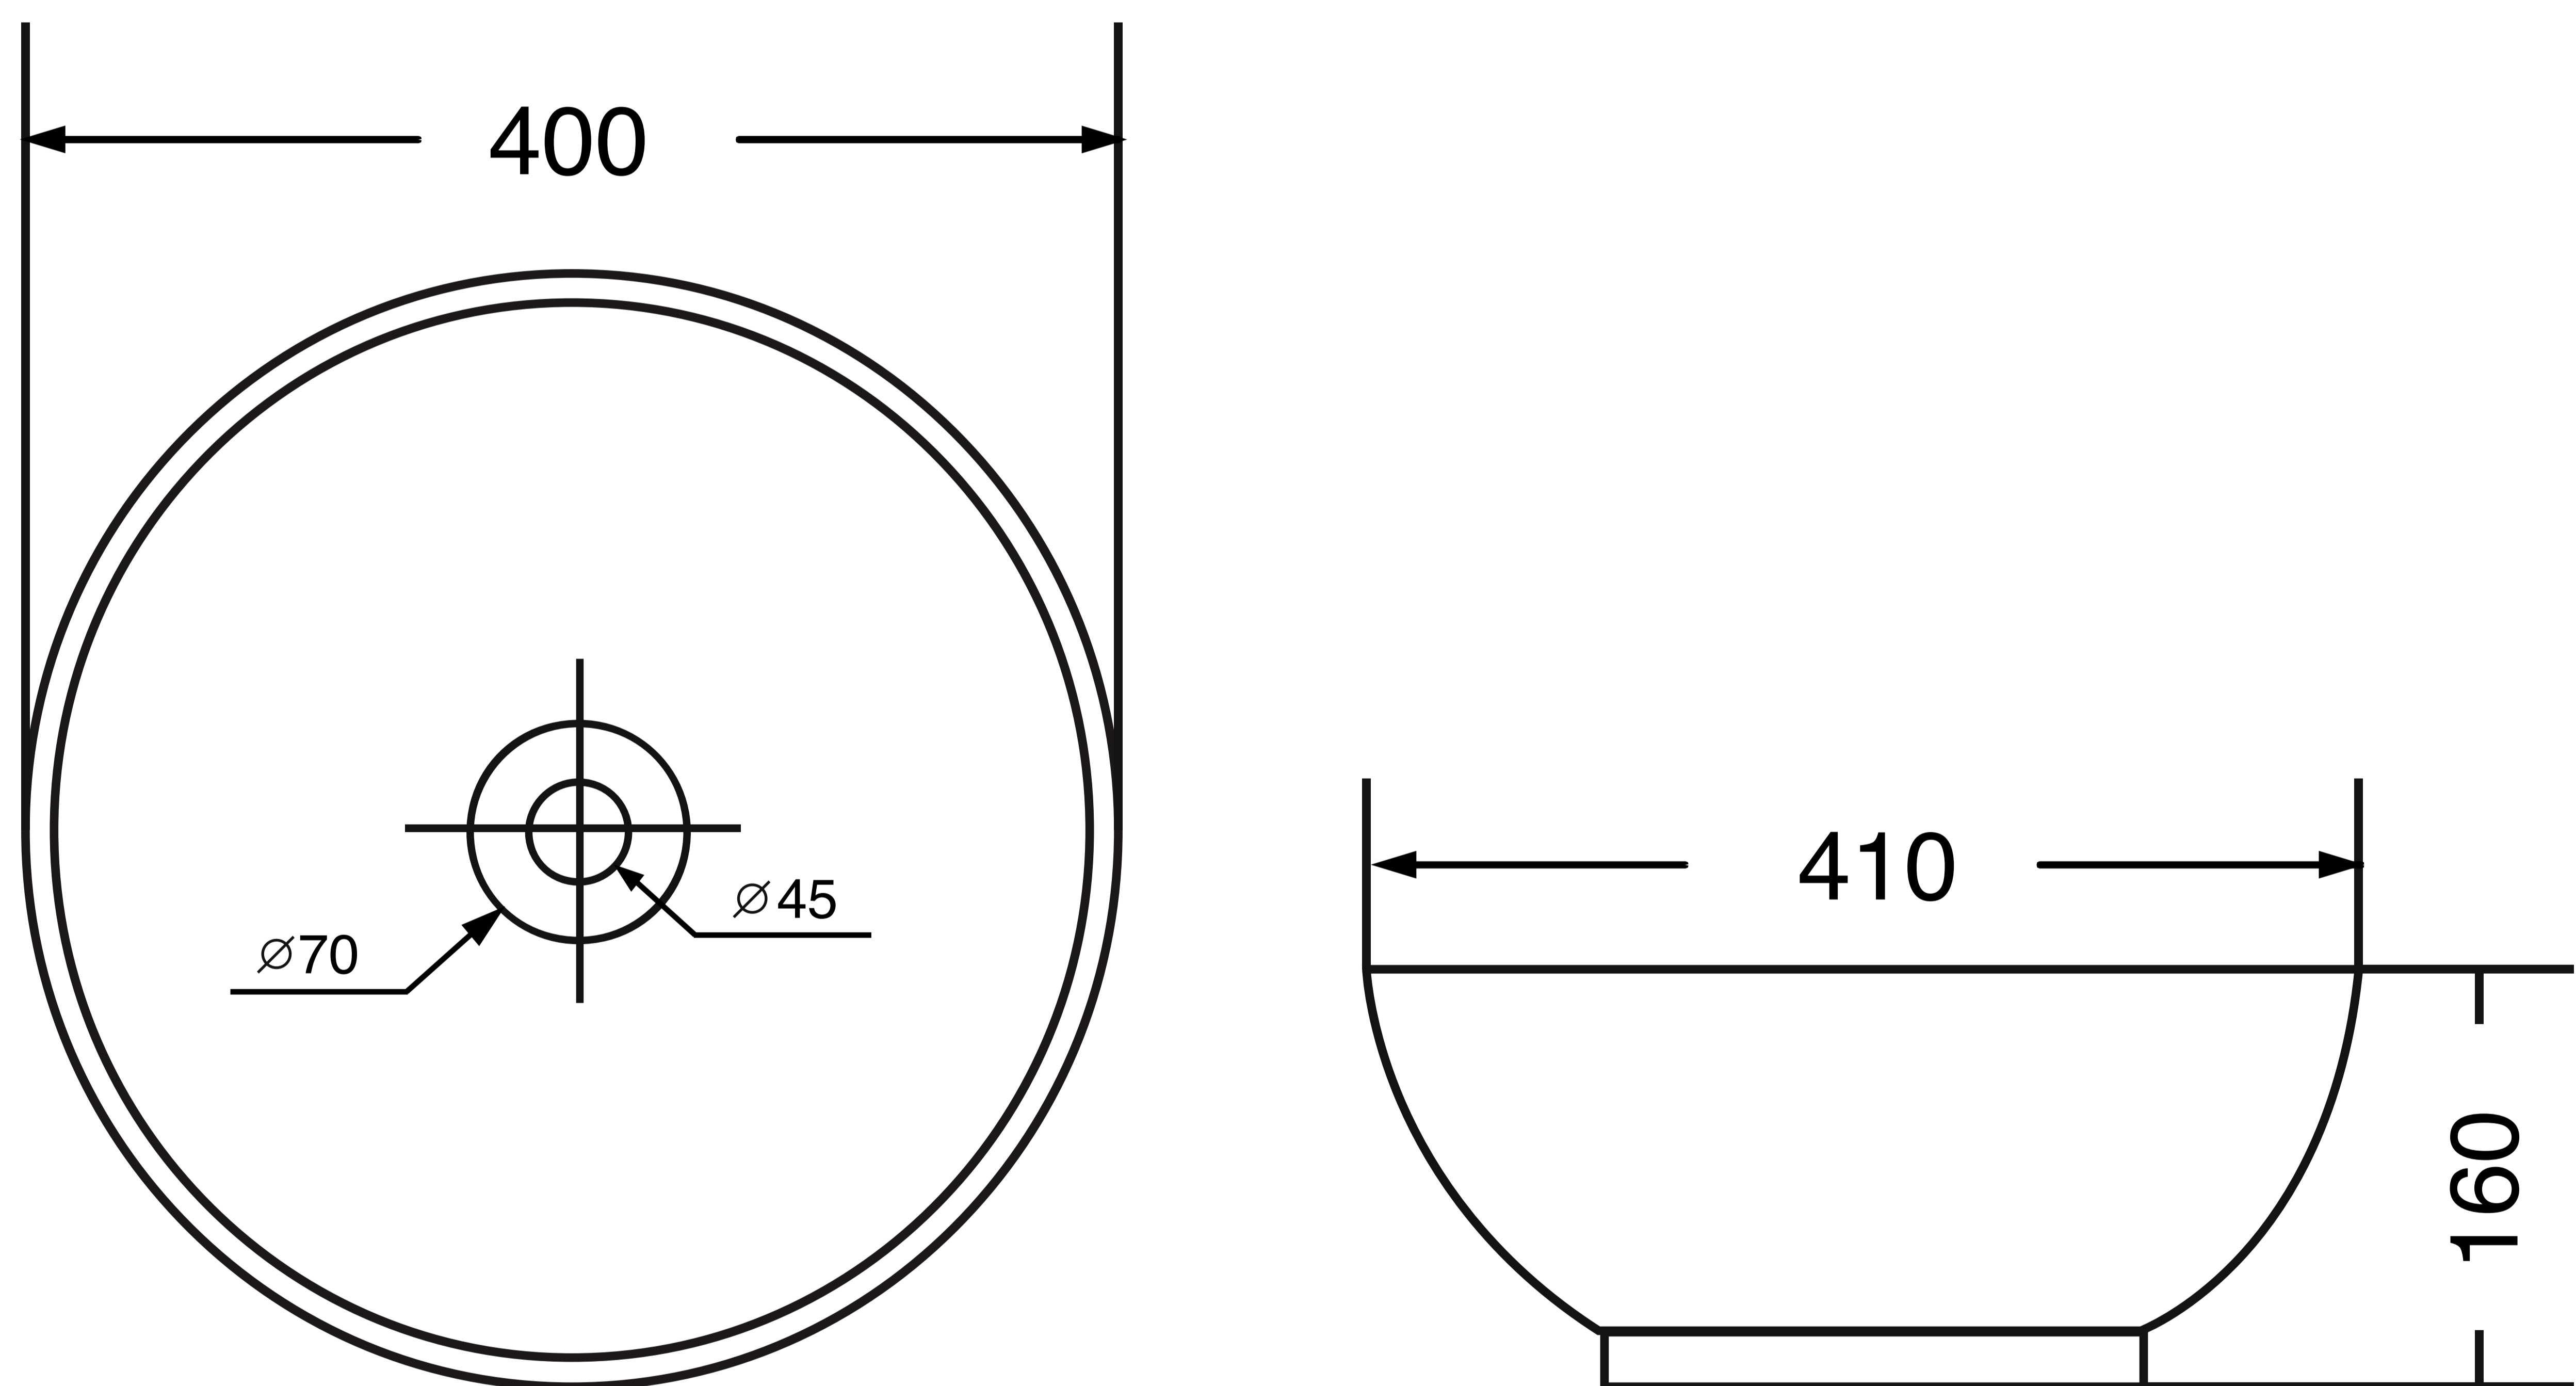

Table Mounted Wash Basin

Product Code : 1605

Technical Drawing

All dimension are in **mm**