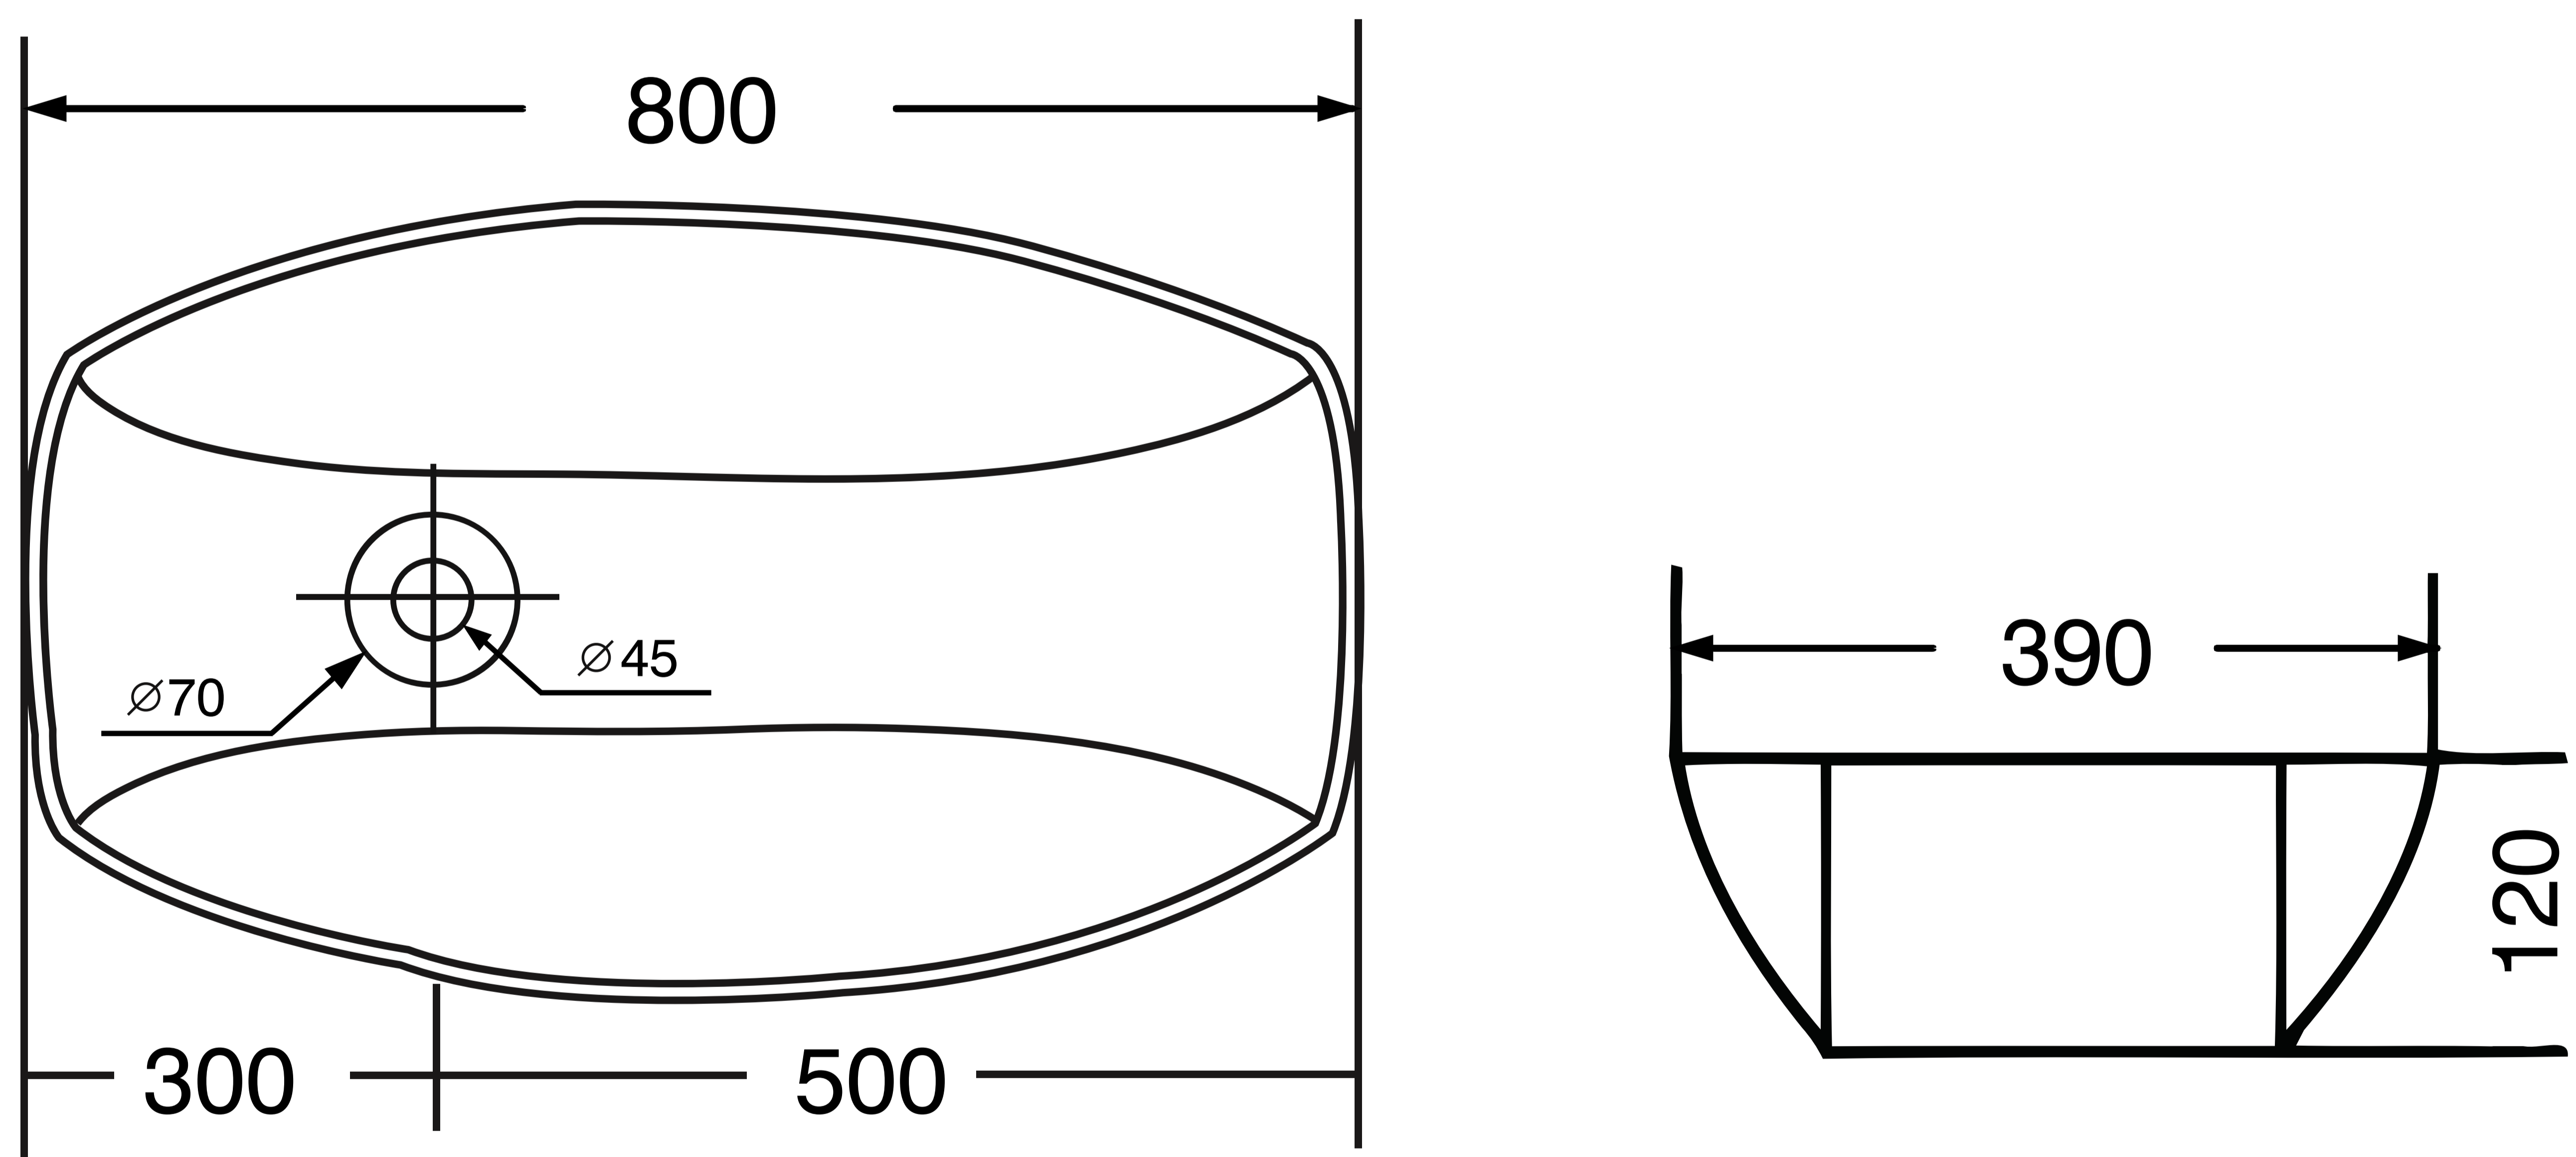

Table Mounted Wash Basin

Product Code : 1702

Technical Drawing

All dimension are in **mm**