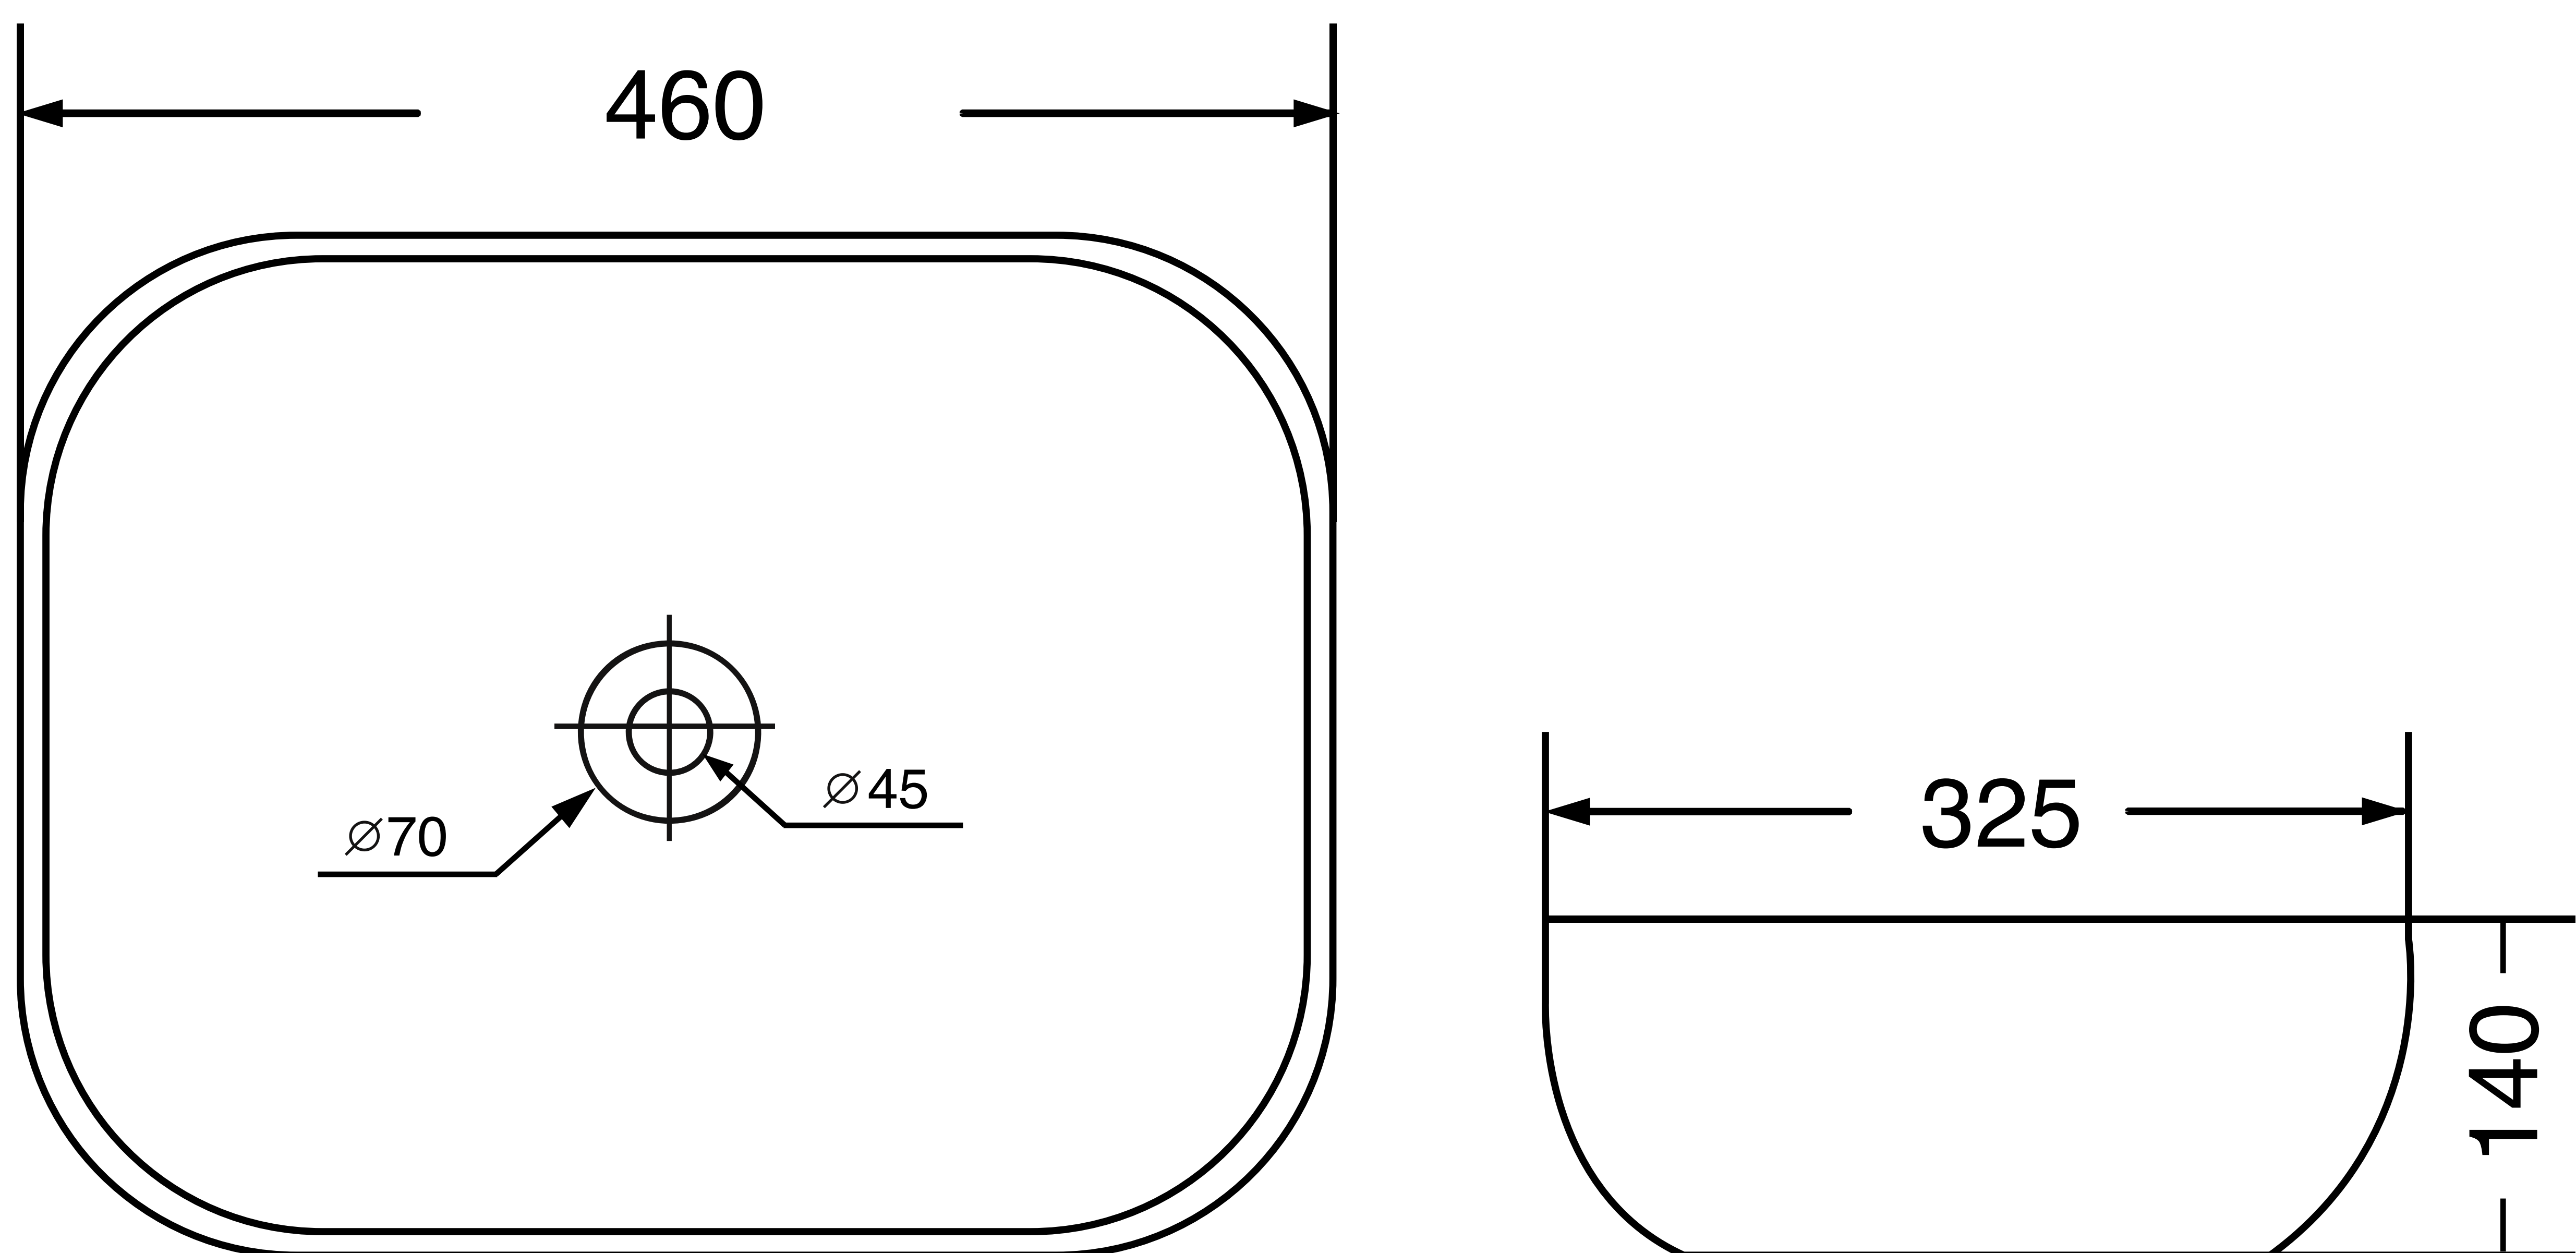

Table Mounted Wash Basin

Product Code : 1718

Technical Drawing

All dimension are in **mm**