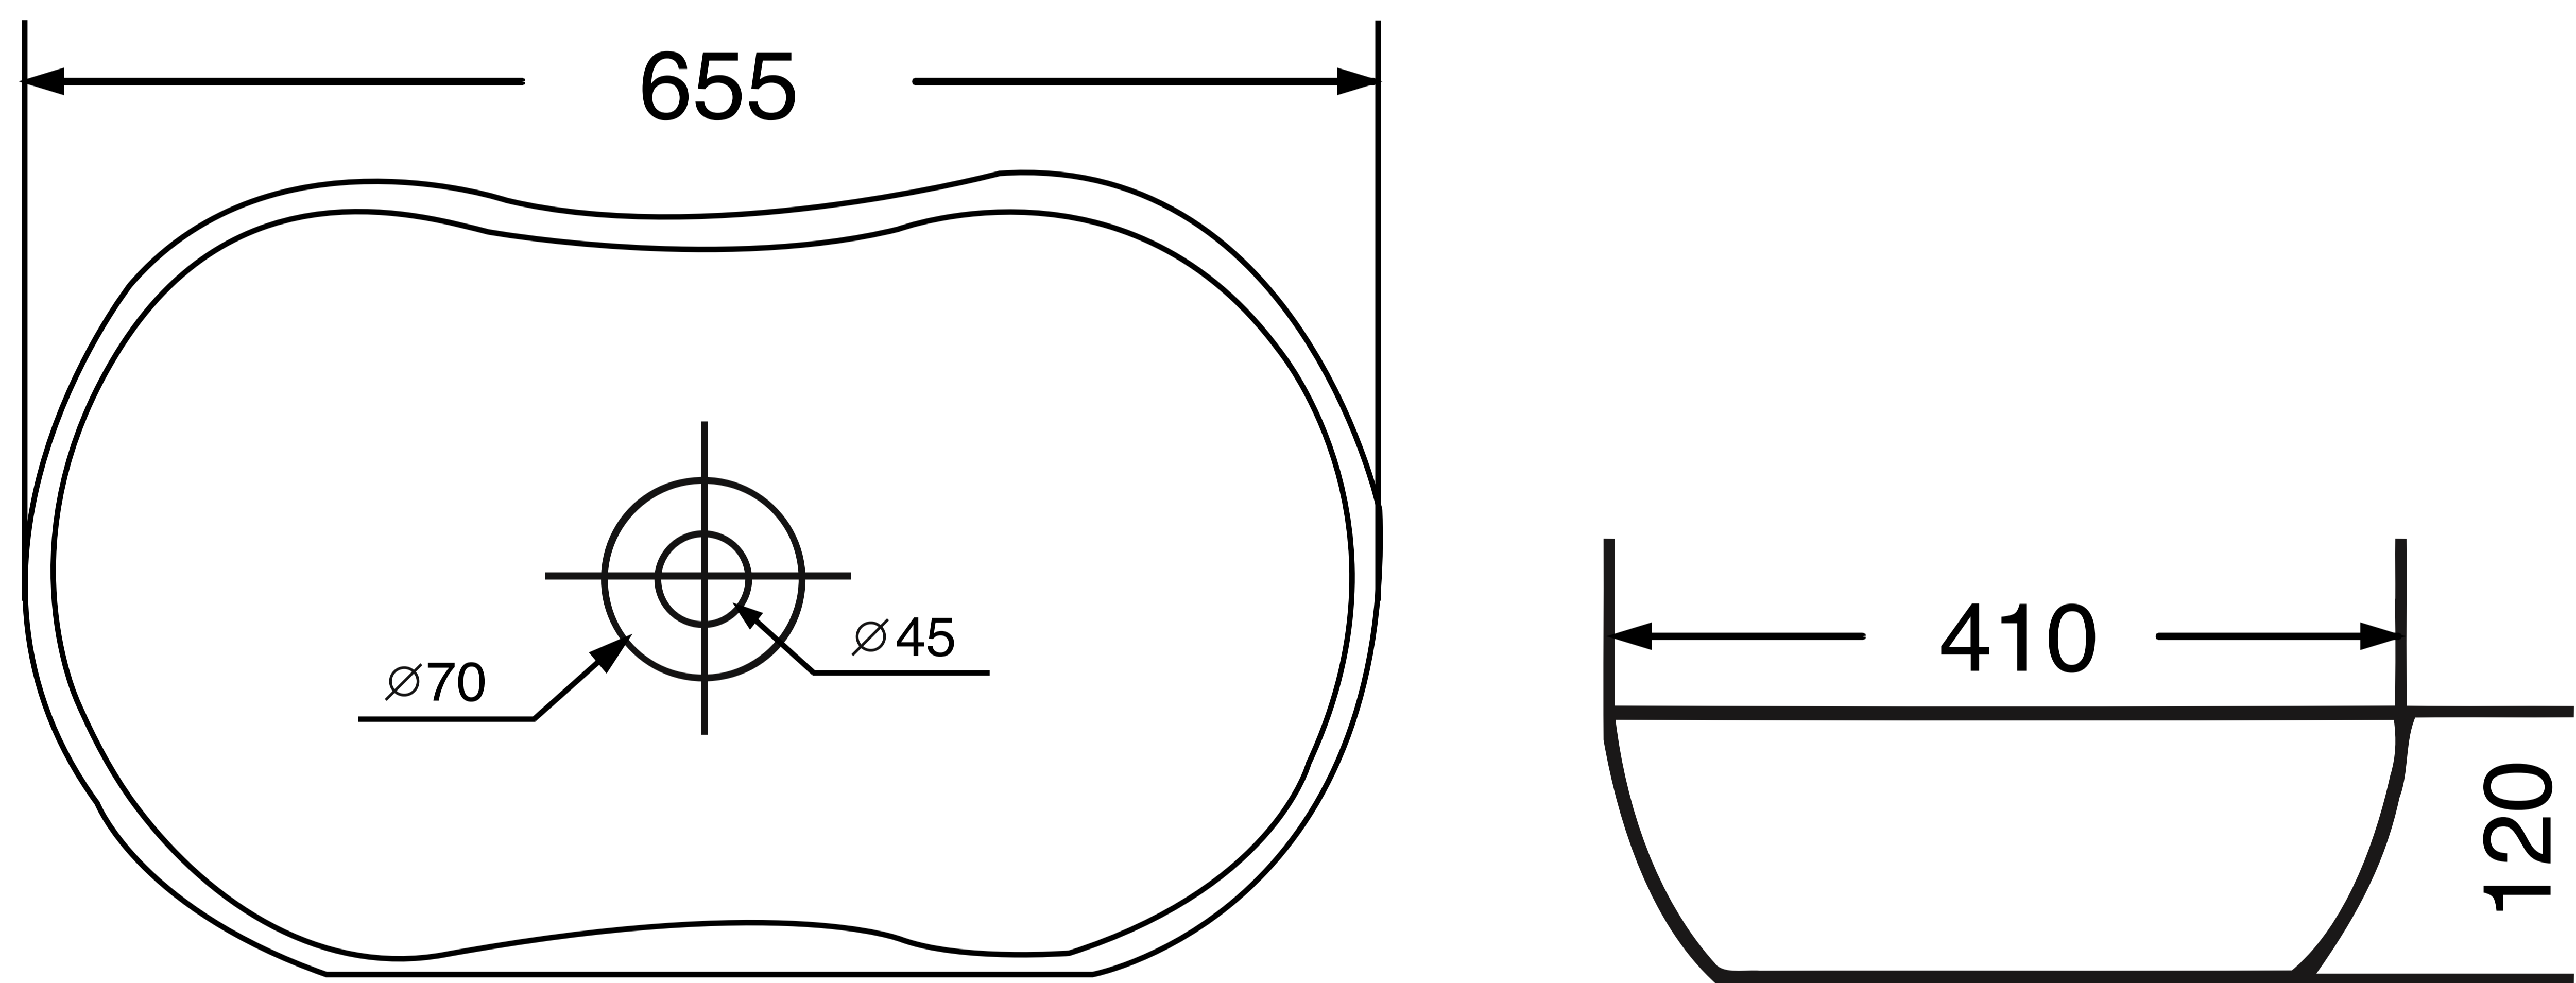

Table Mounted Wash Basin

Product Code : 1725

Technical Drawing

All dimension are in **mm**