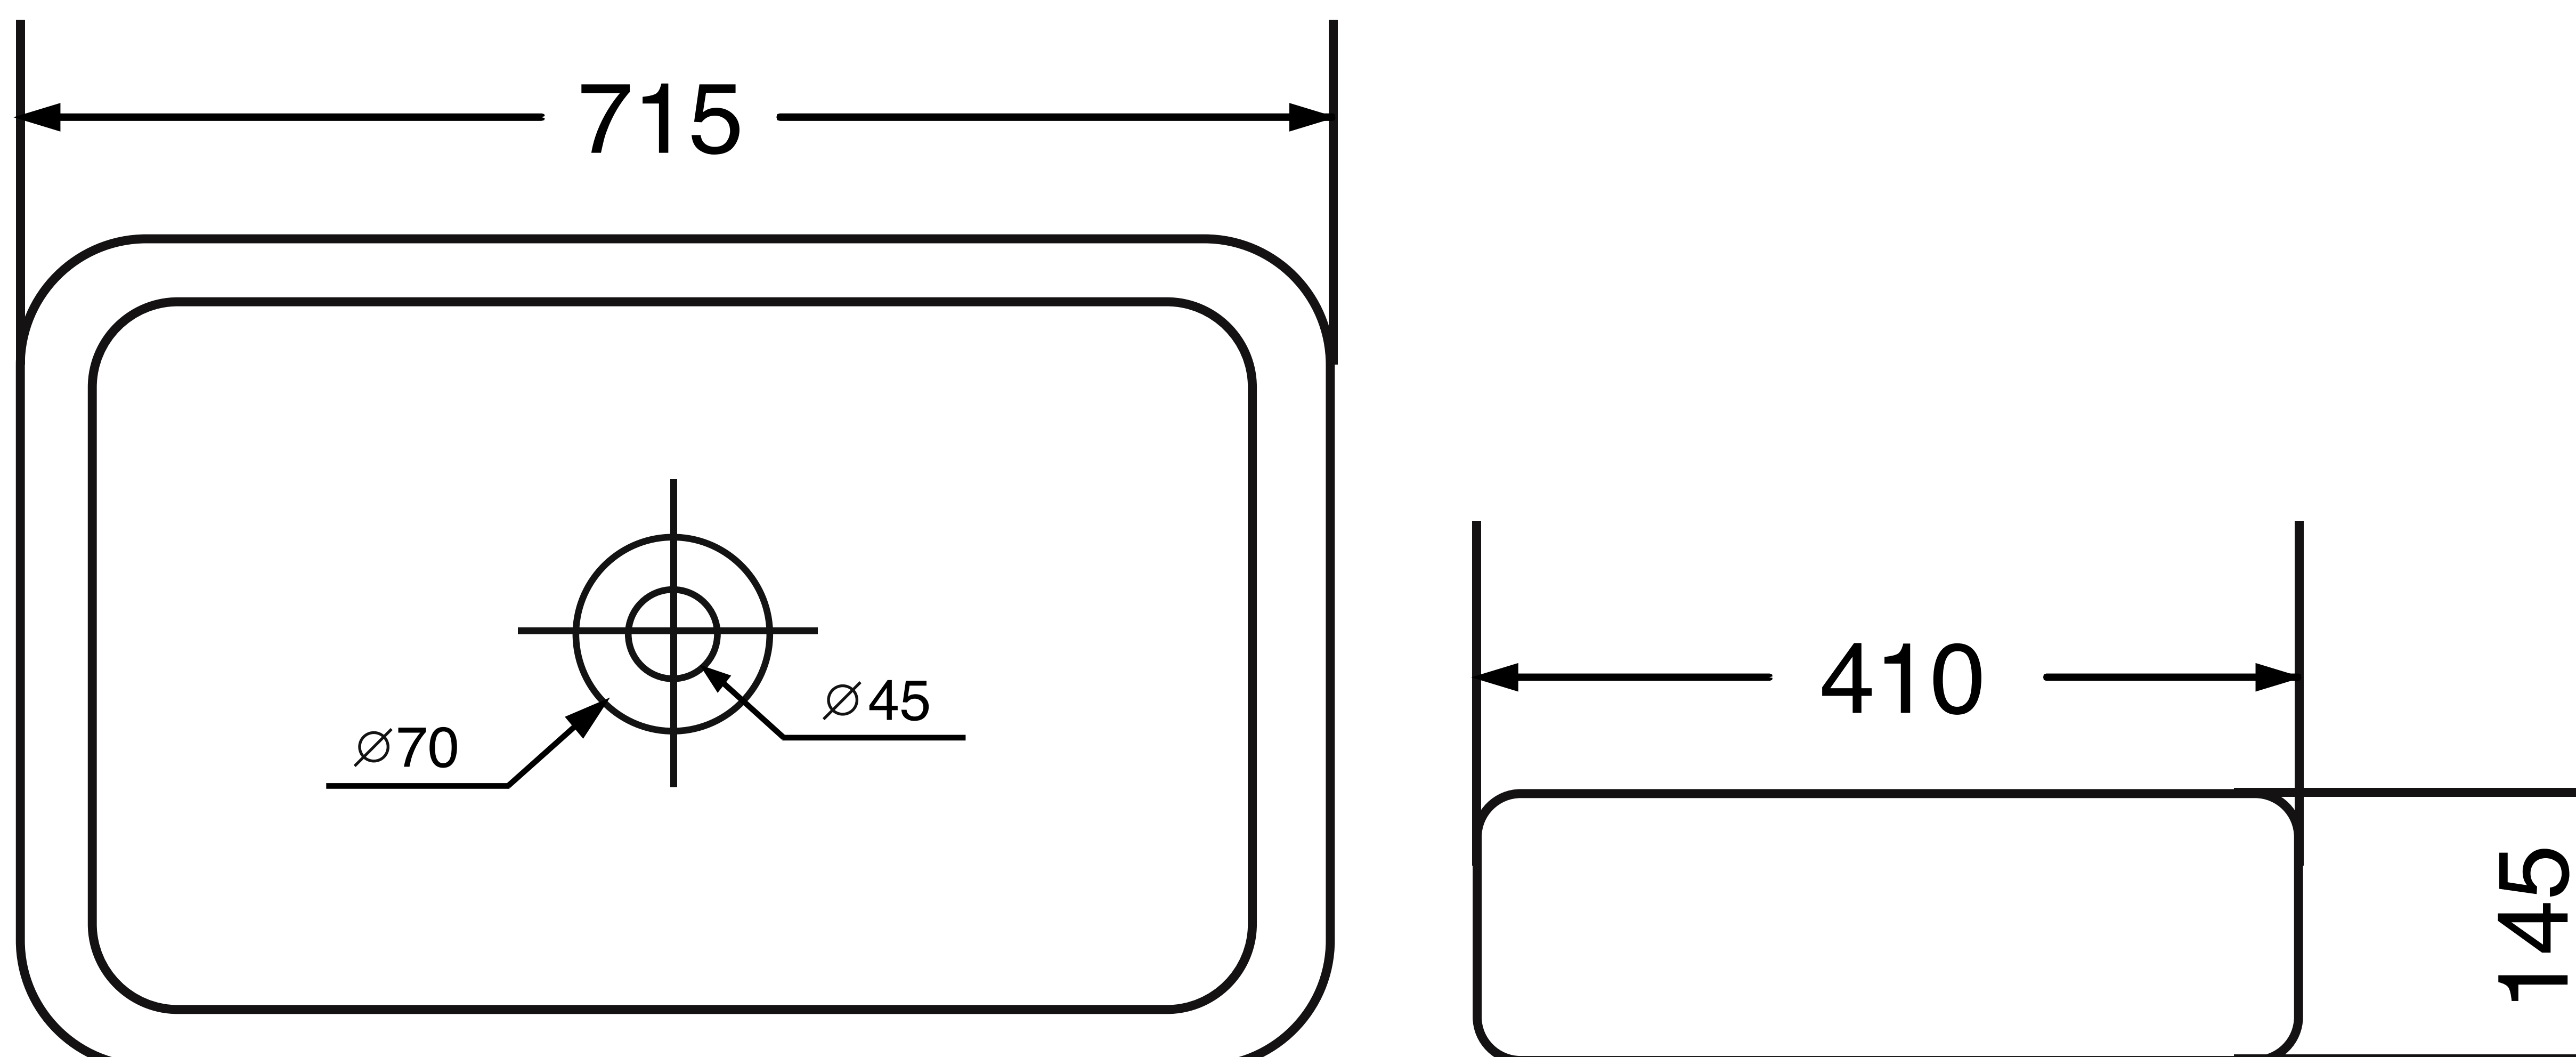

## Table Mounted Wash Basin

Product Code : 1728

Technical Drawing

All dimension are in **mm**