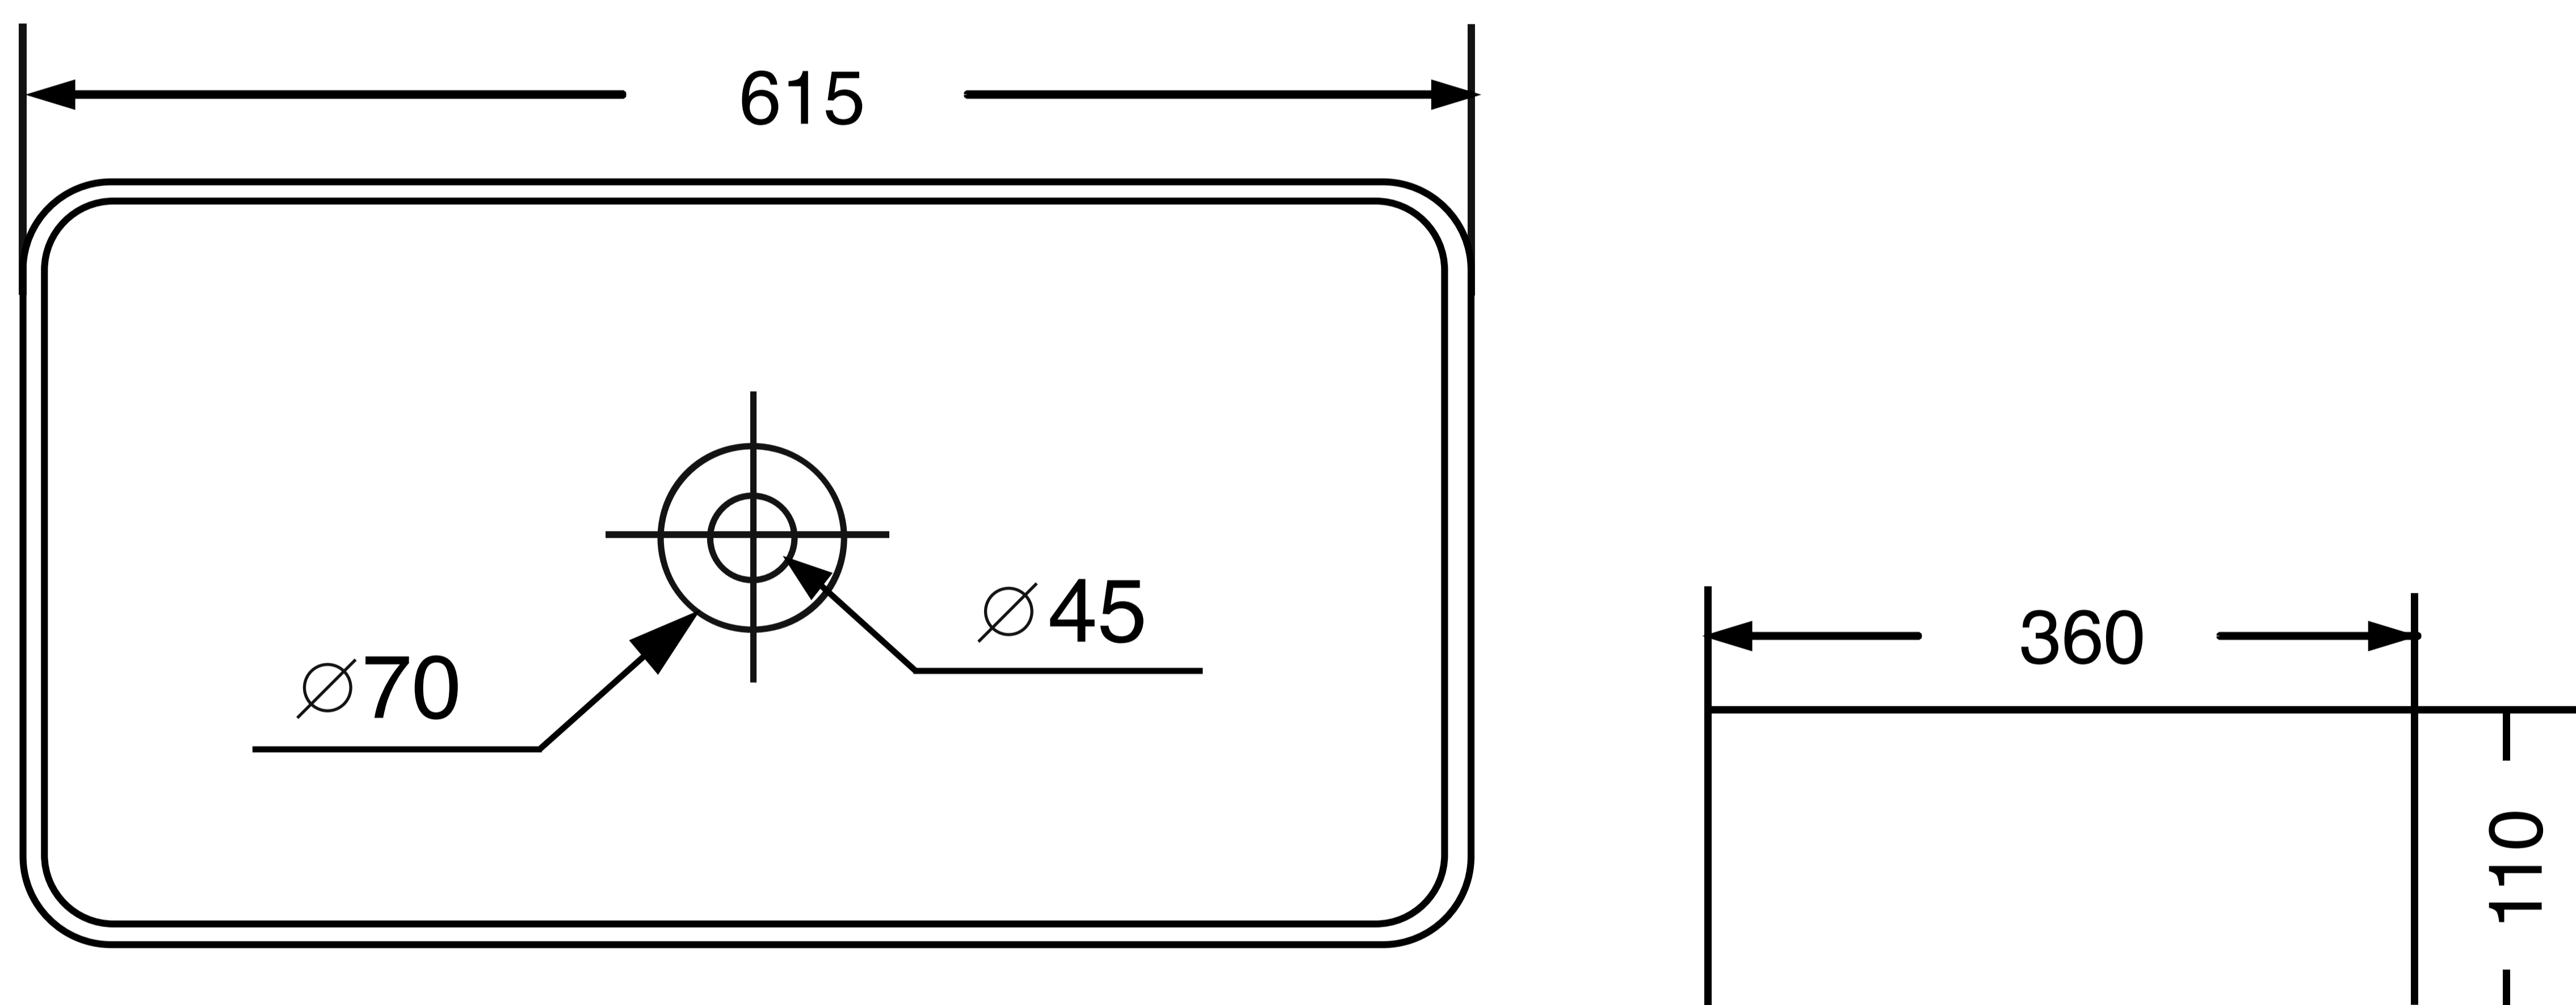

## Table Mounted Wash Basin

Product Code : 7067

### Technical Drawing

All dimension are in **mm**