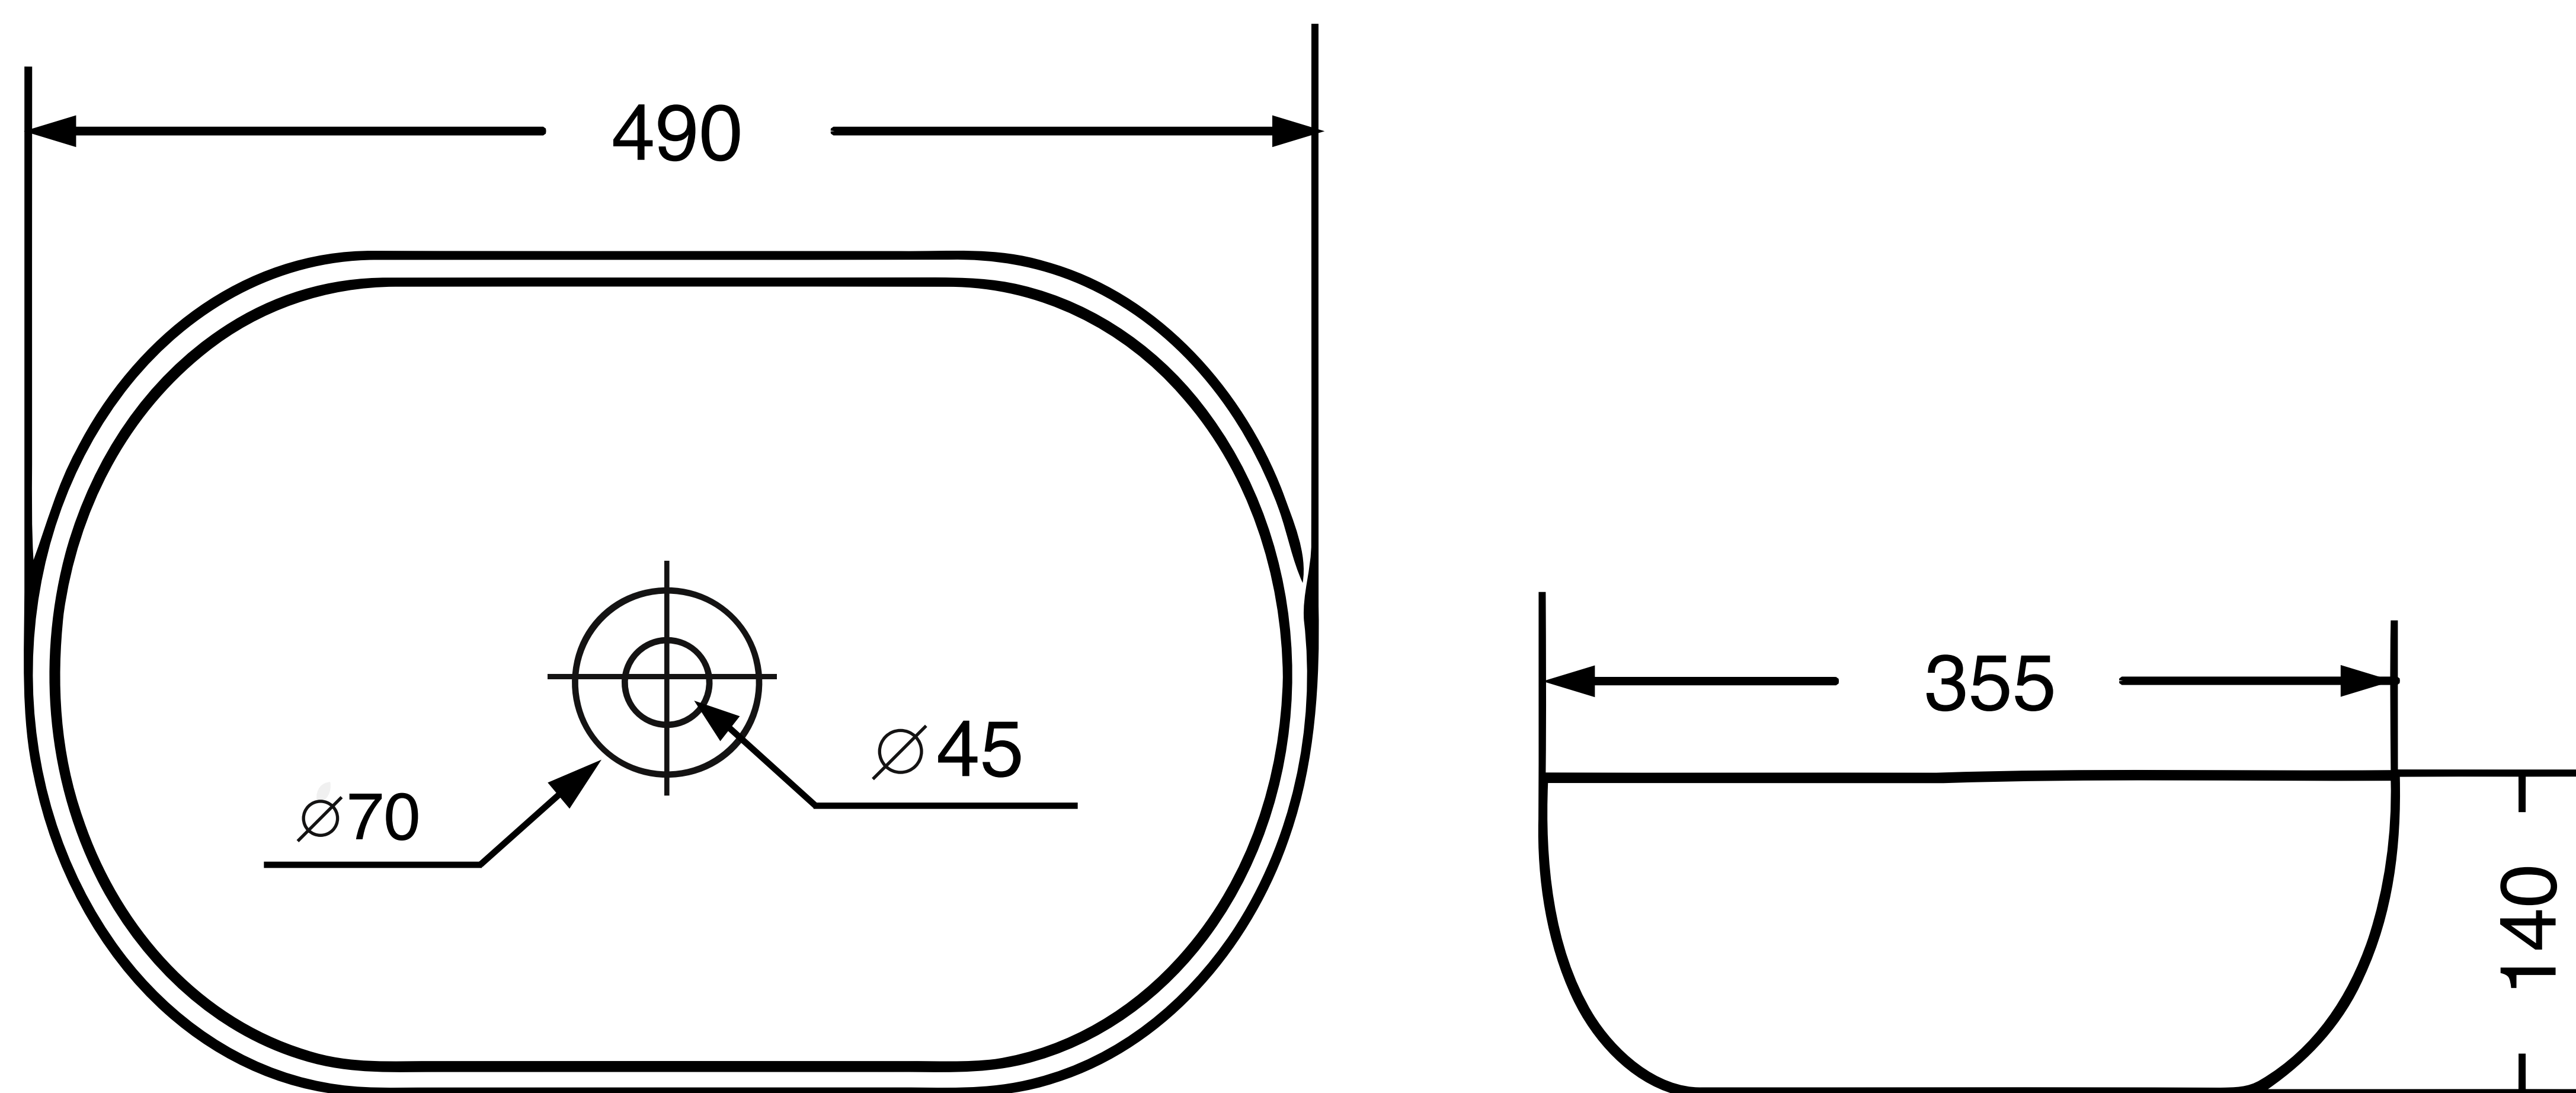

## Table Mounted Wash Basin

Product Code : 1749

### Technical Drawing

All dimension are in **mm**