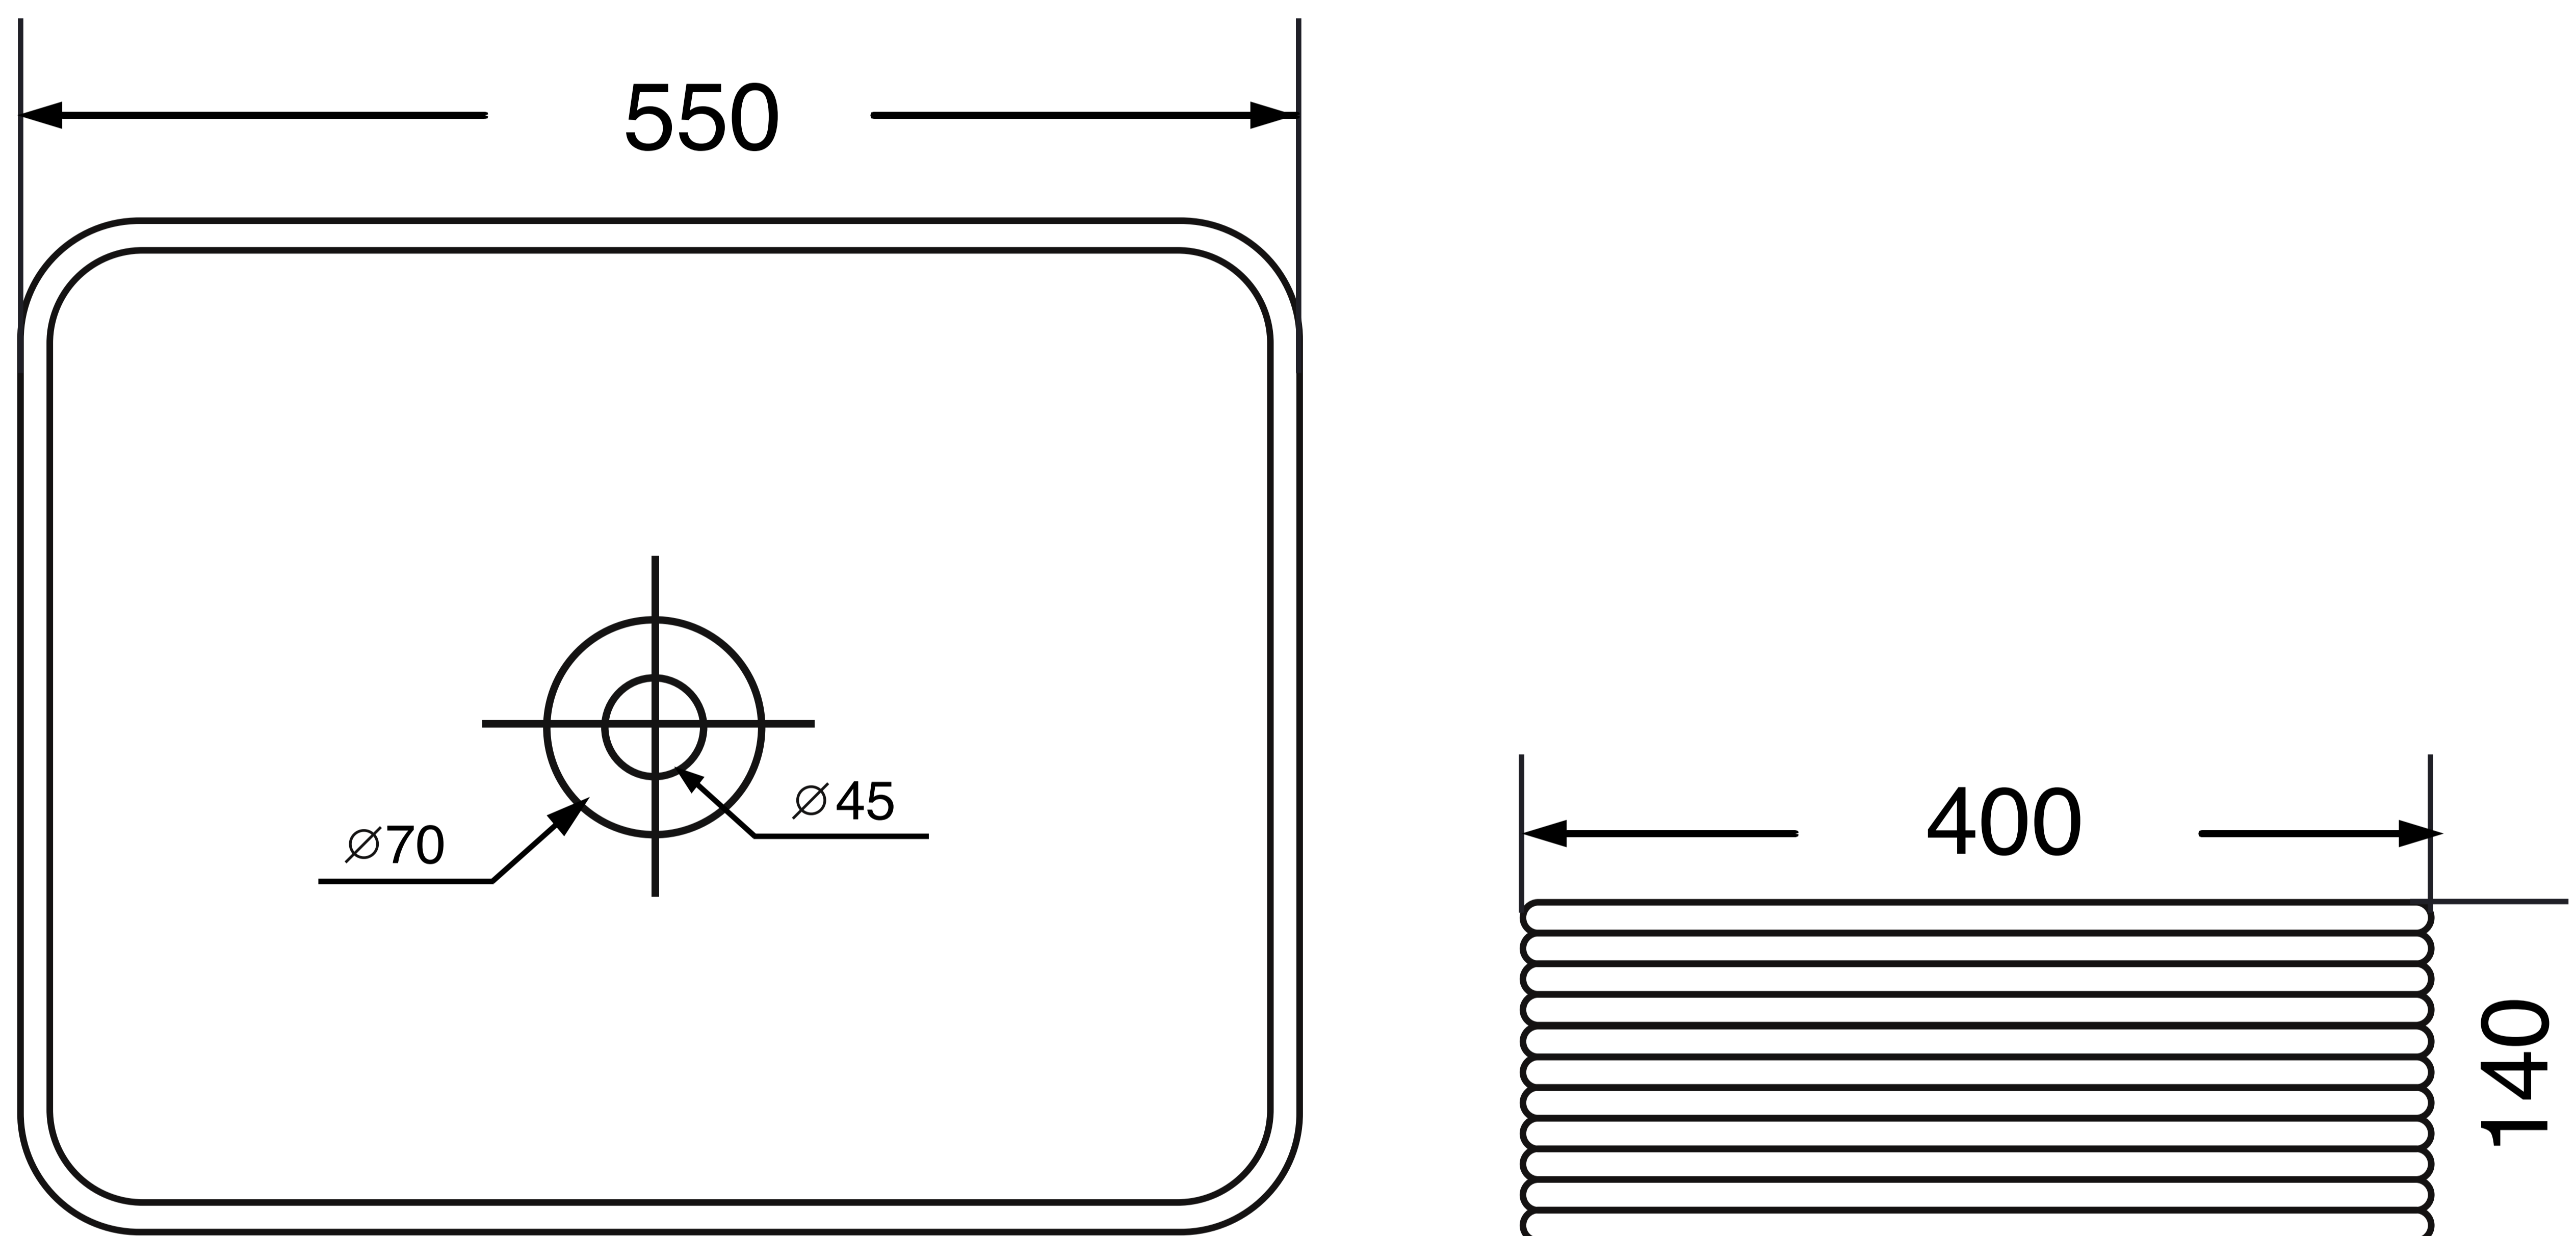

Table Mounted Wash Basin

Product Code : 1760

Technical Drawing

All dimension are in **mm**