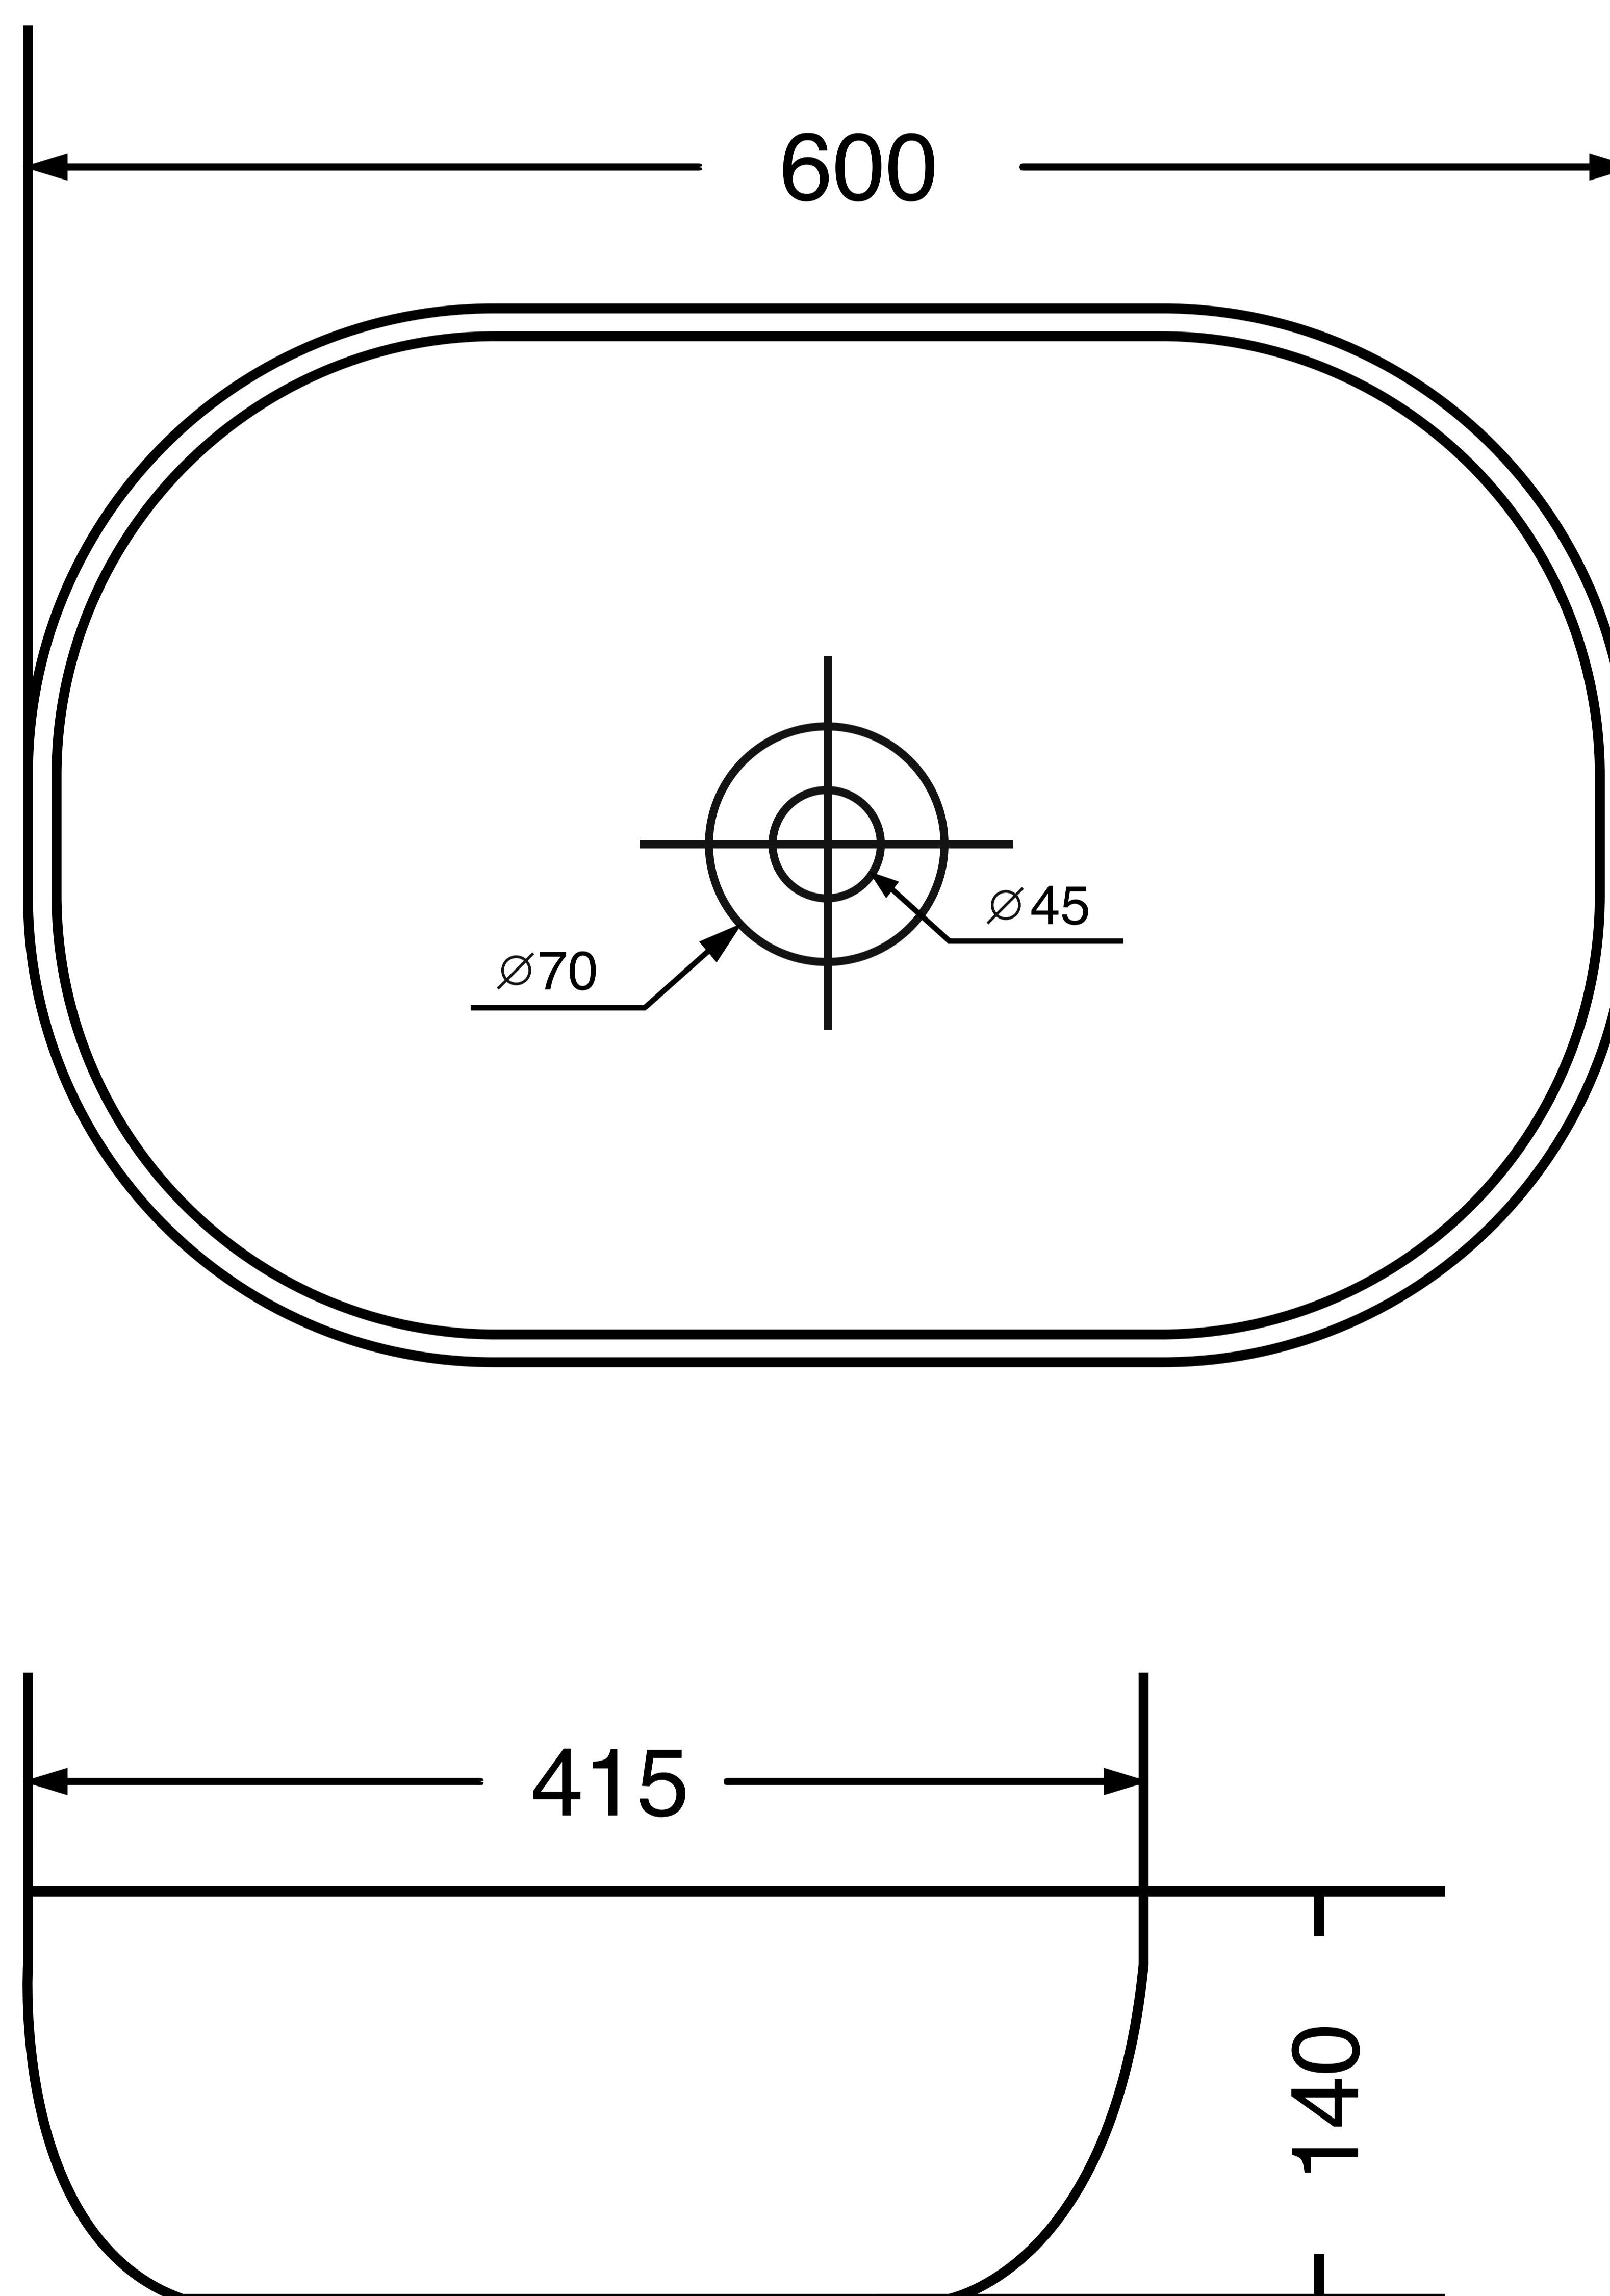

Table Mounted Wash Basin

Product Code : 1762

Technical Drawing

All dimension are in **mm**