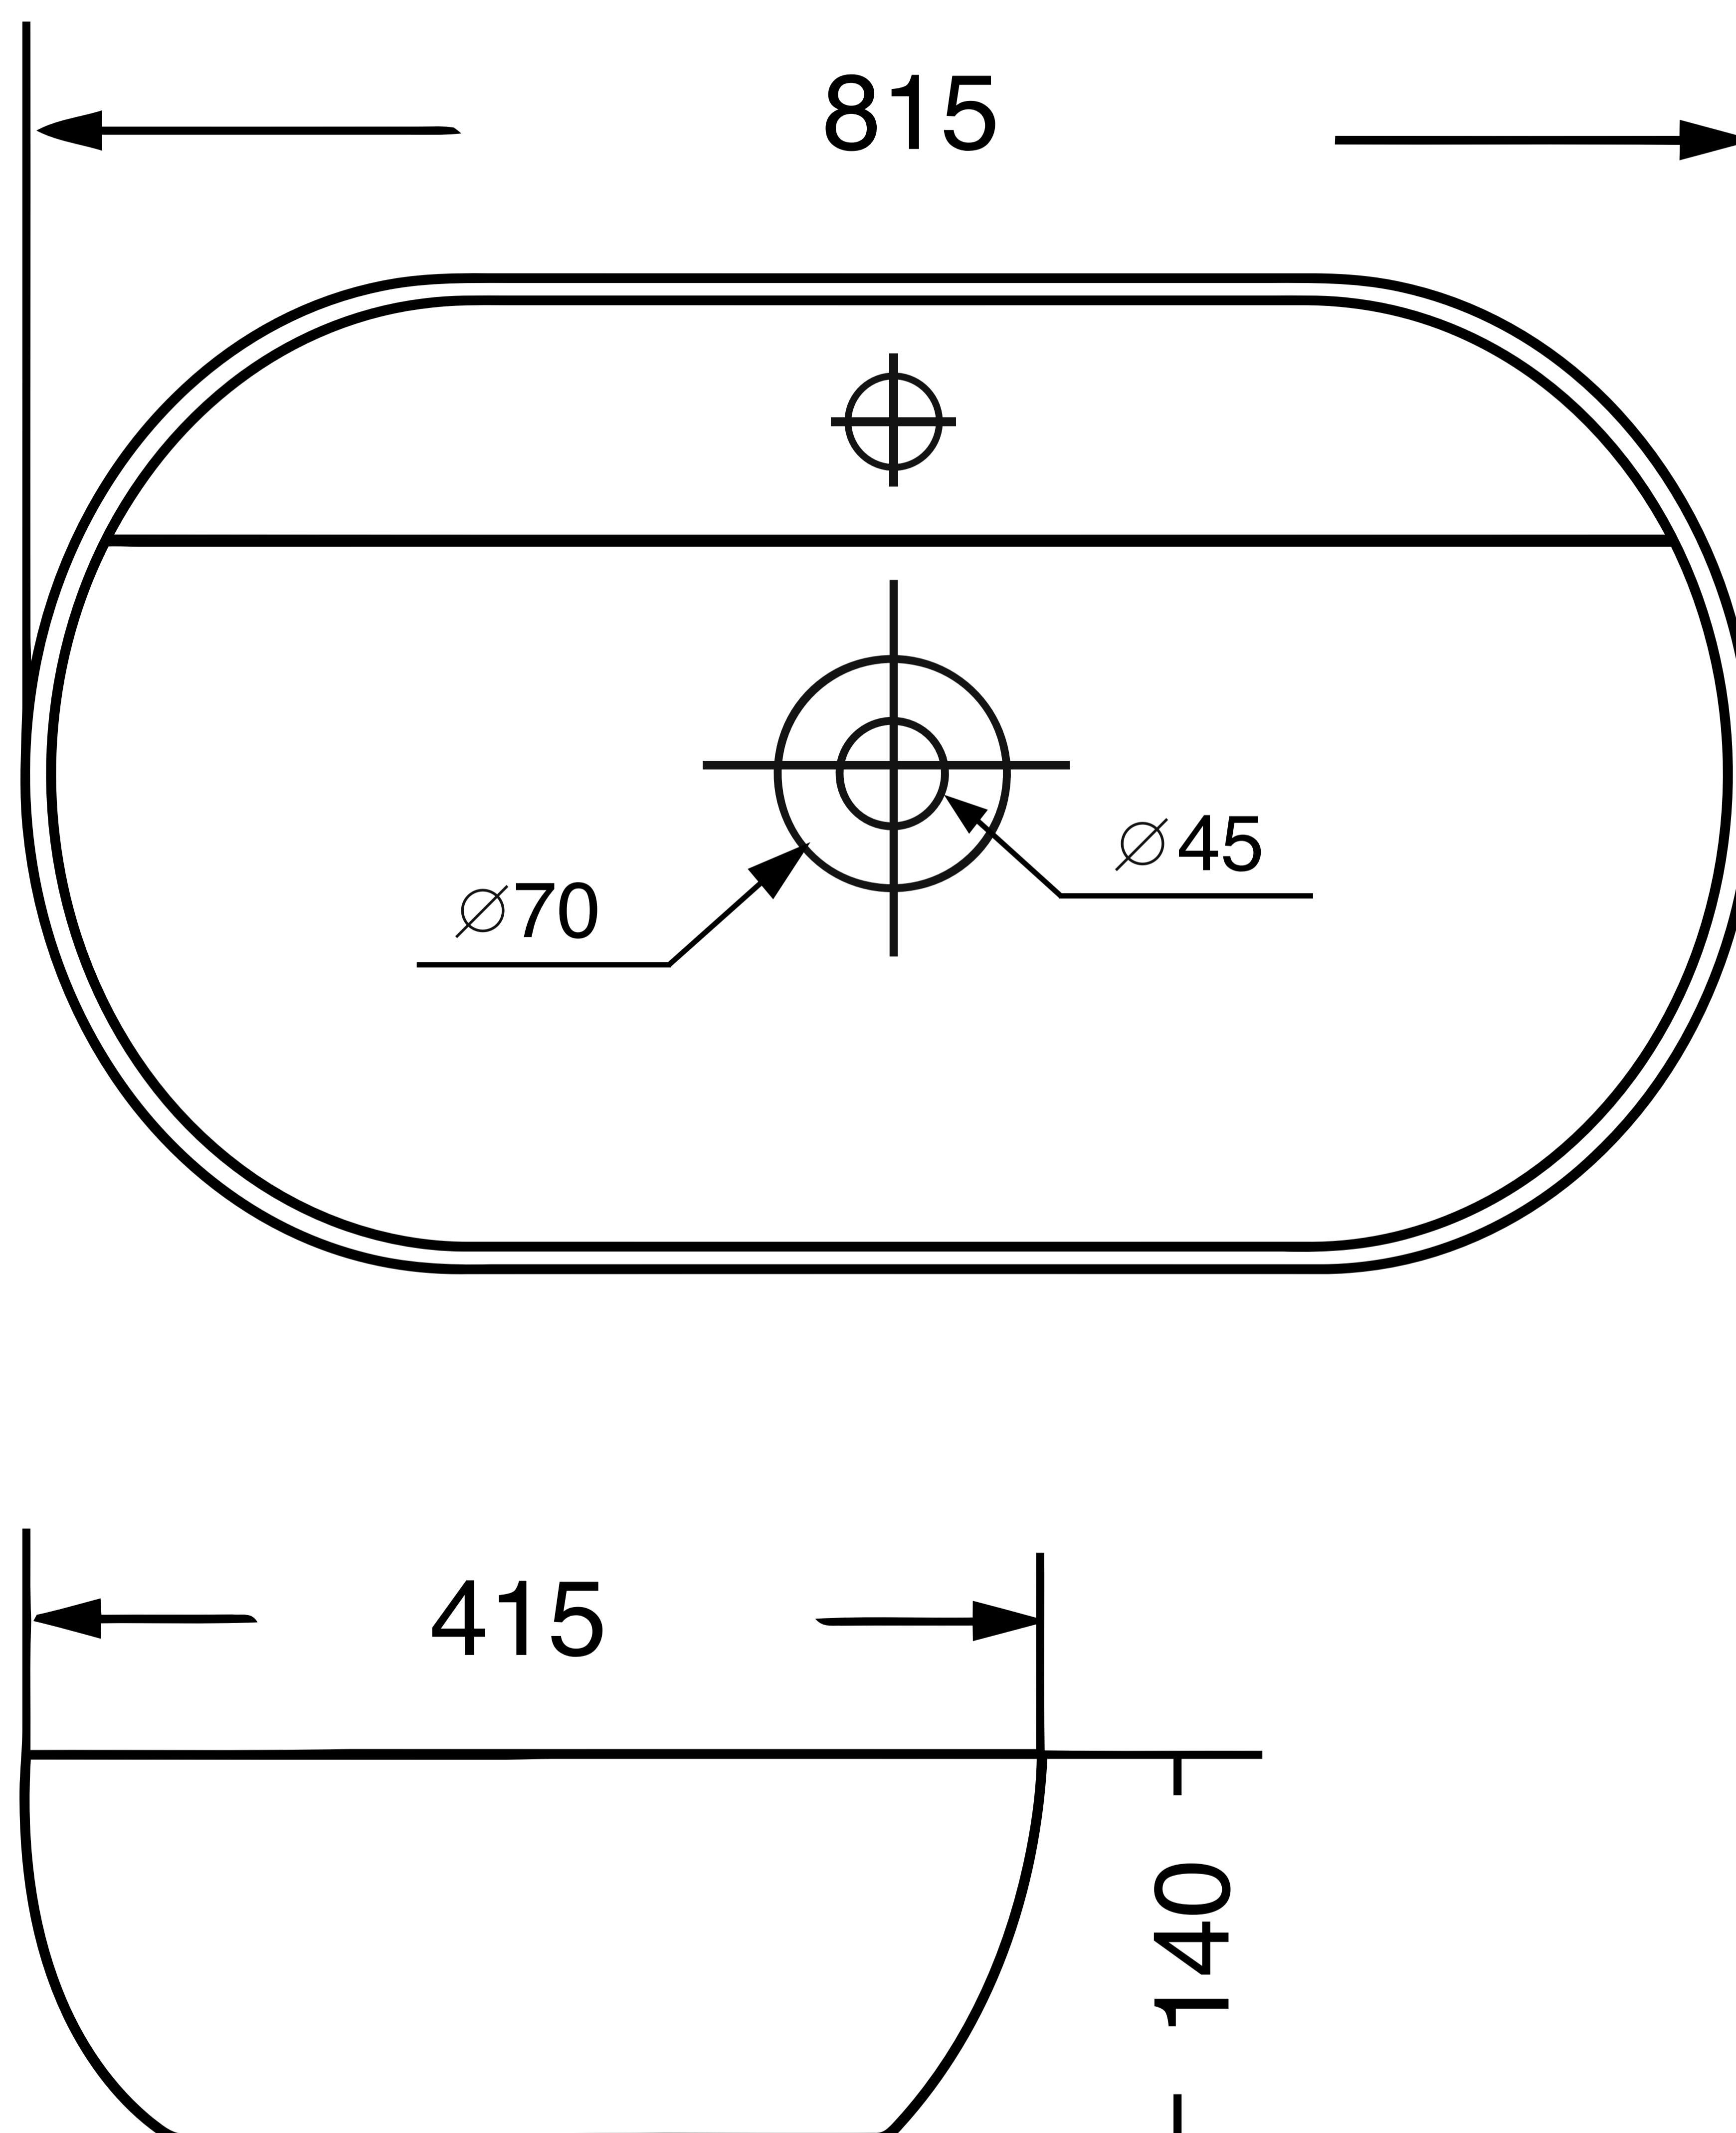

Table Mounted Wash Basin

Product Code : 1765

Technical Drawing

All dimension are in **mm**