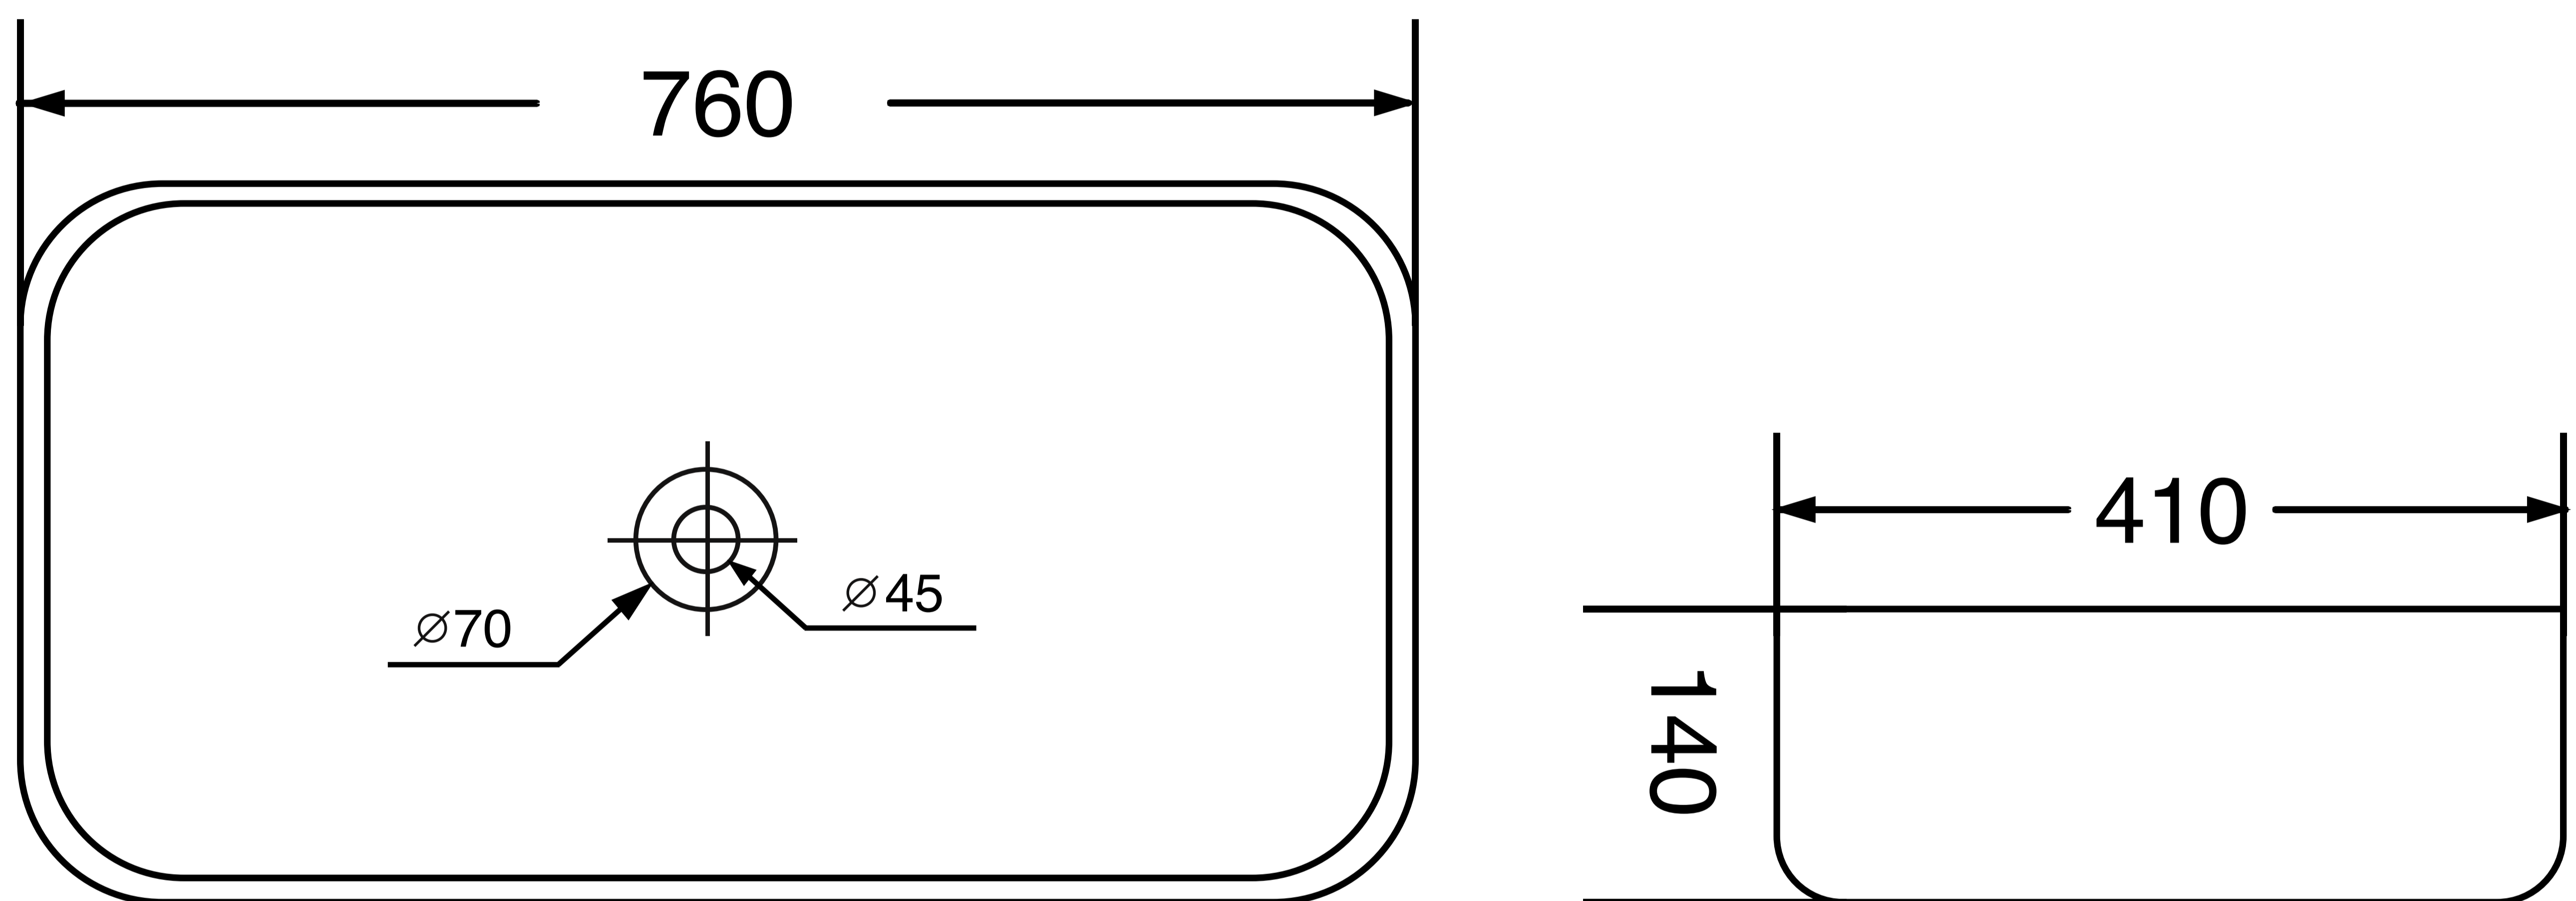

Table Mounted Wash Basin

Product Code : 1769

Technical Drawing

All dimension are in **mm**