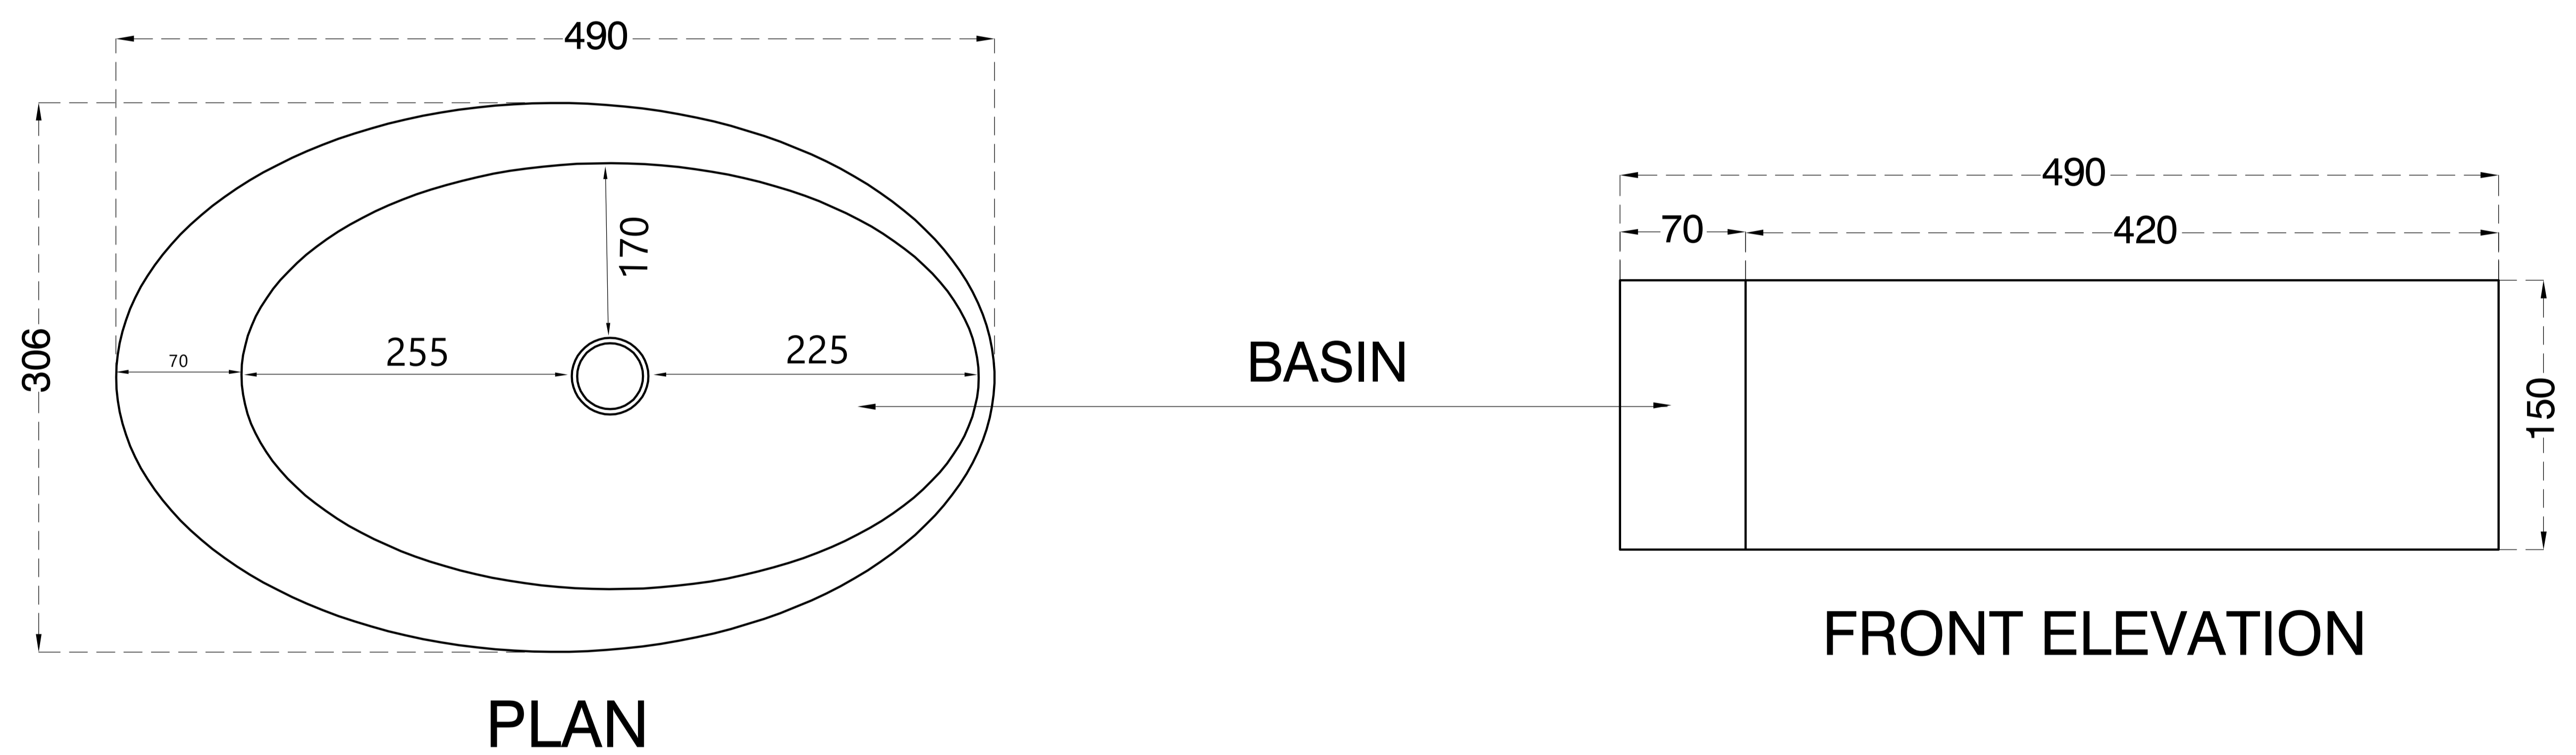

# Ceramic Table-Mounted Wash Basin

Product Code : 1790

## Technical Drawing

All dimension are in **mm**