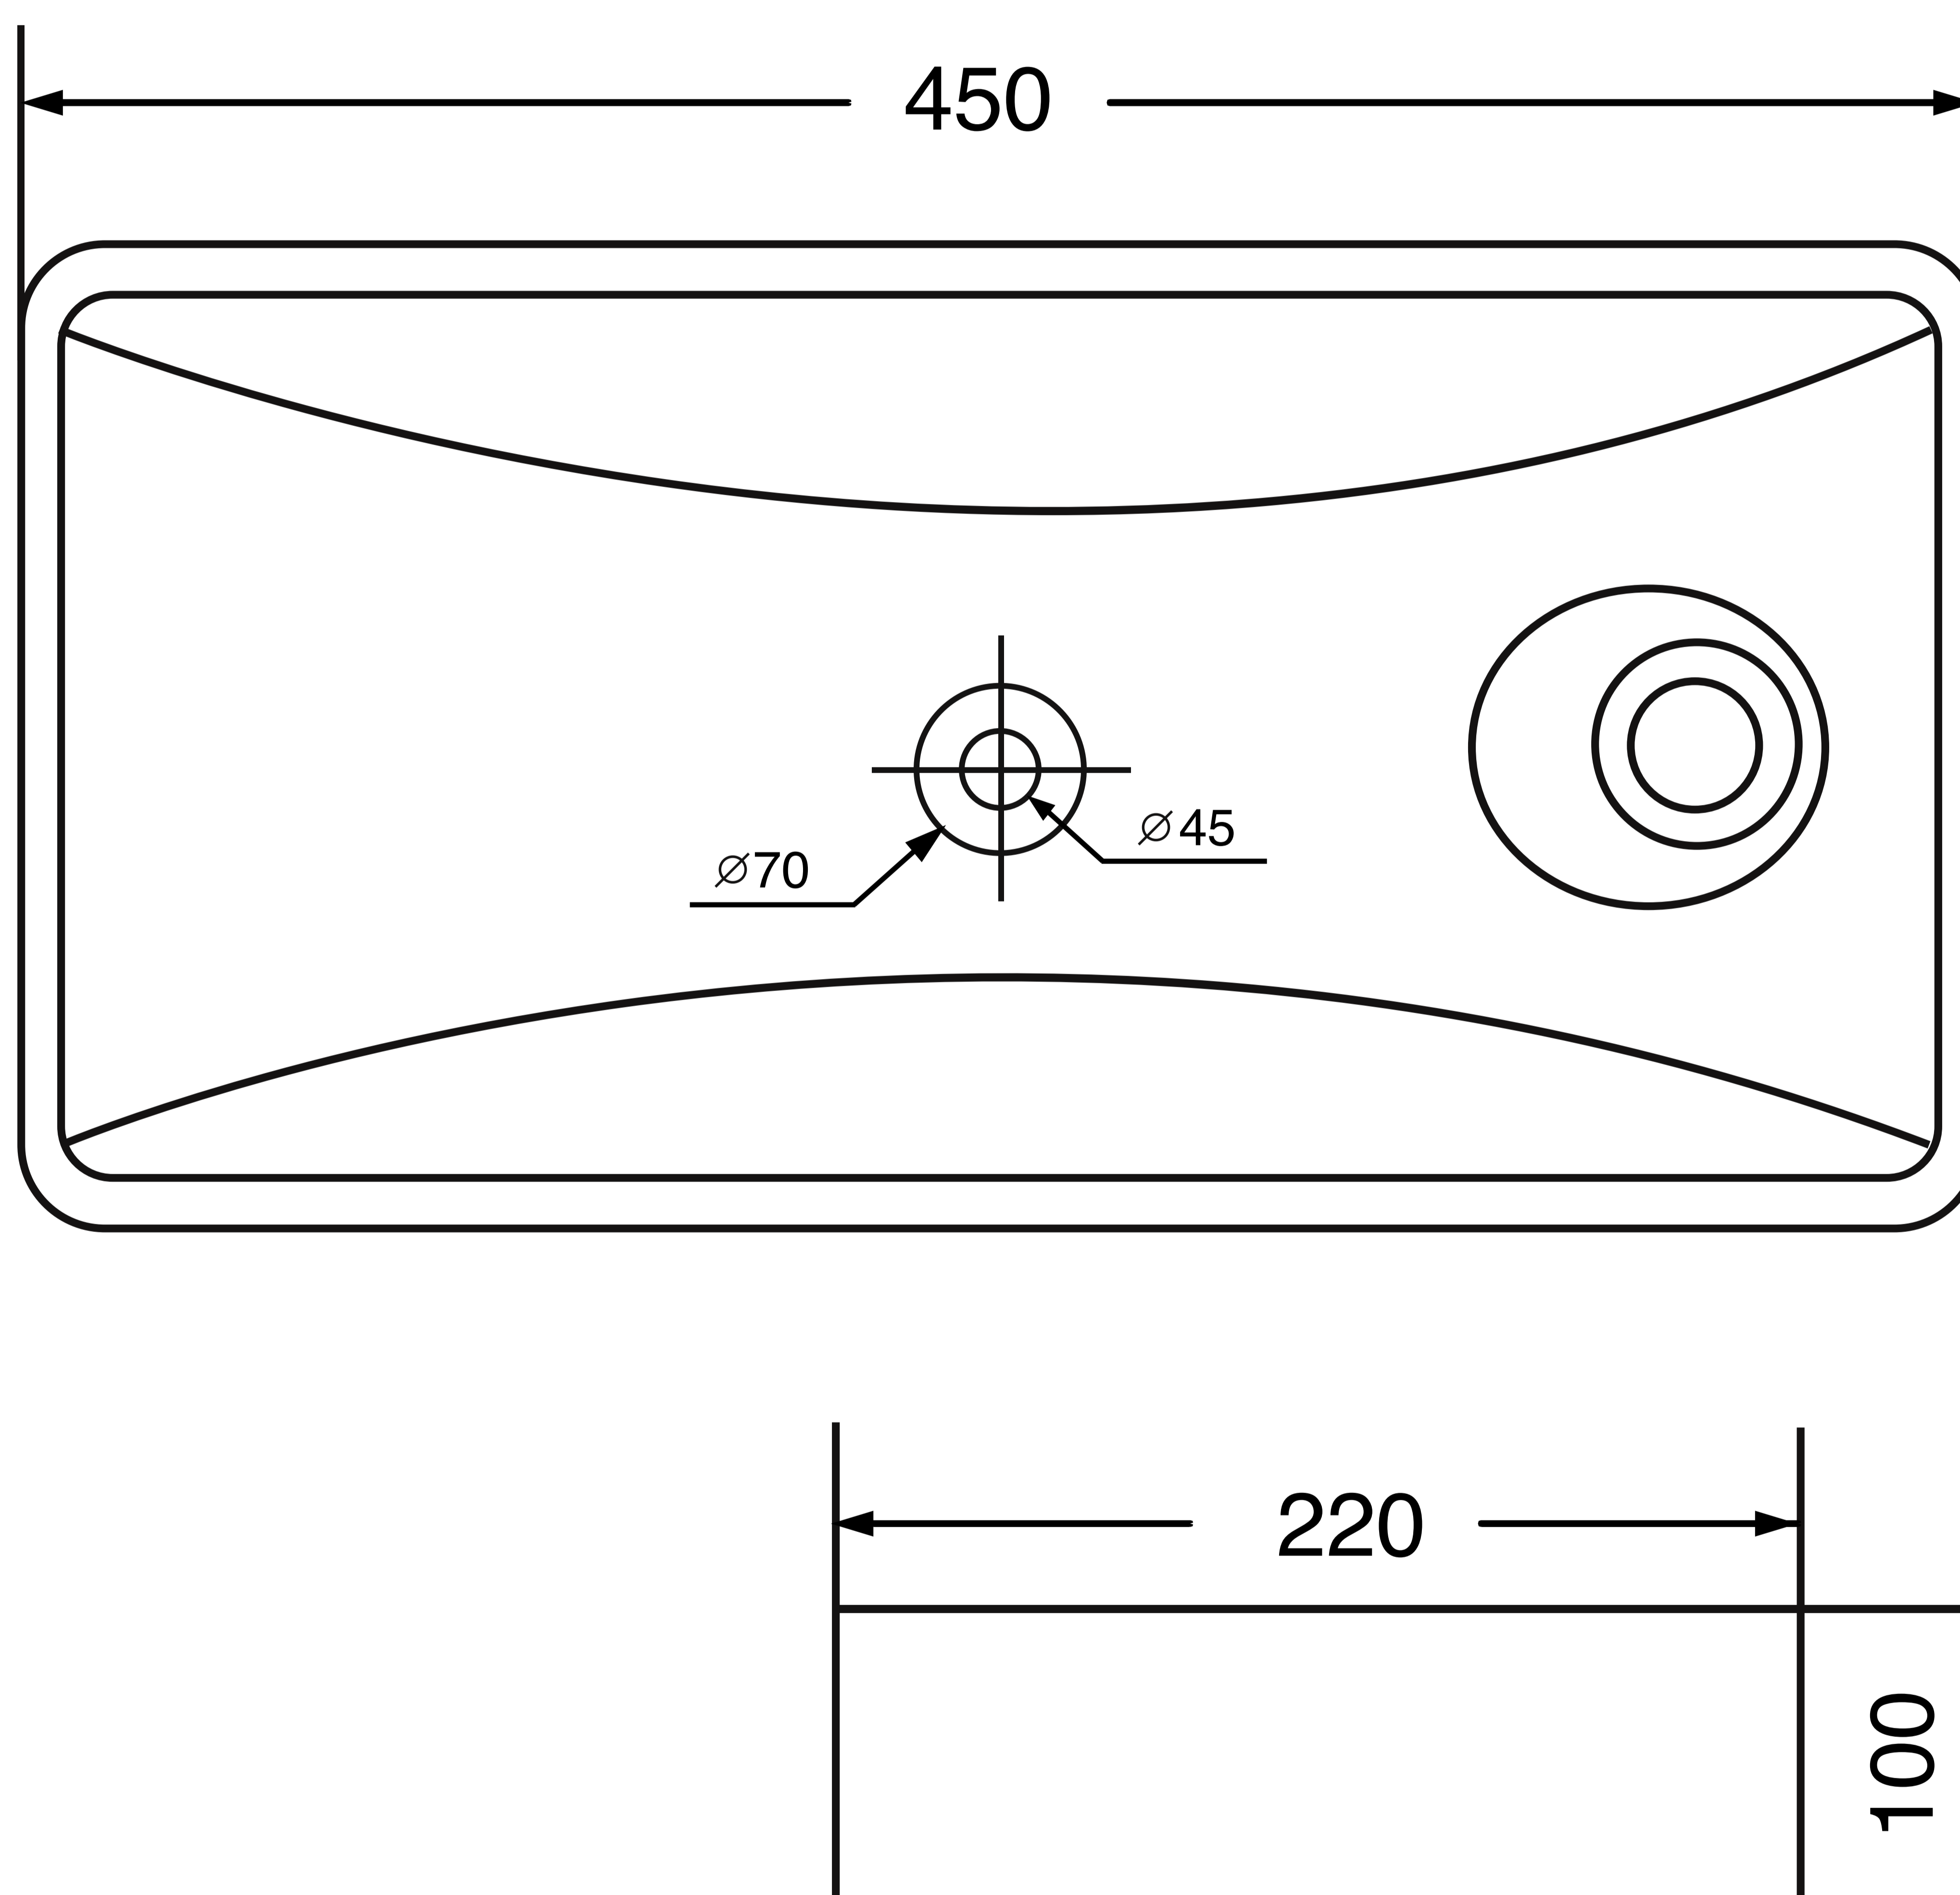

Table Or Wall Mounted Wash Basin

Product Code : **1908**

Technical Drawing

All dimension are in **mm**