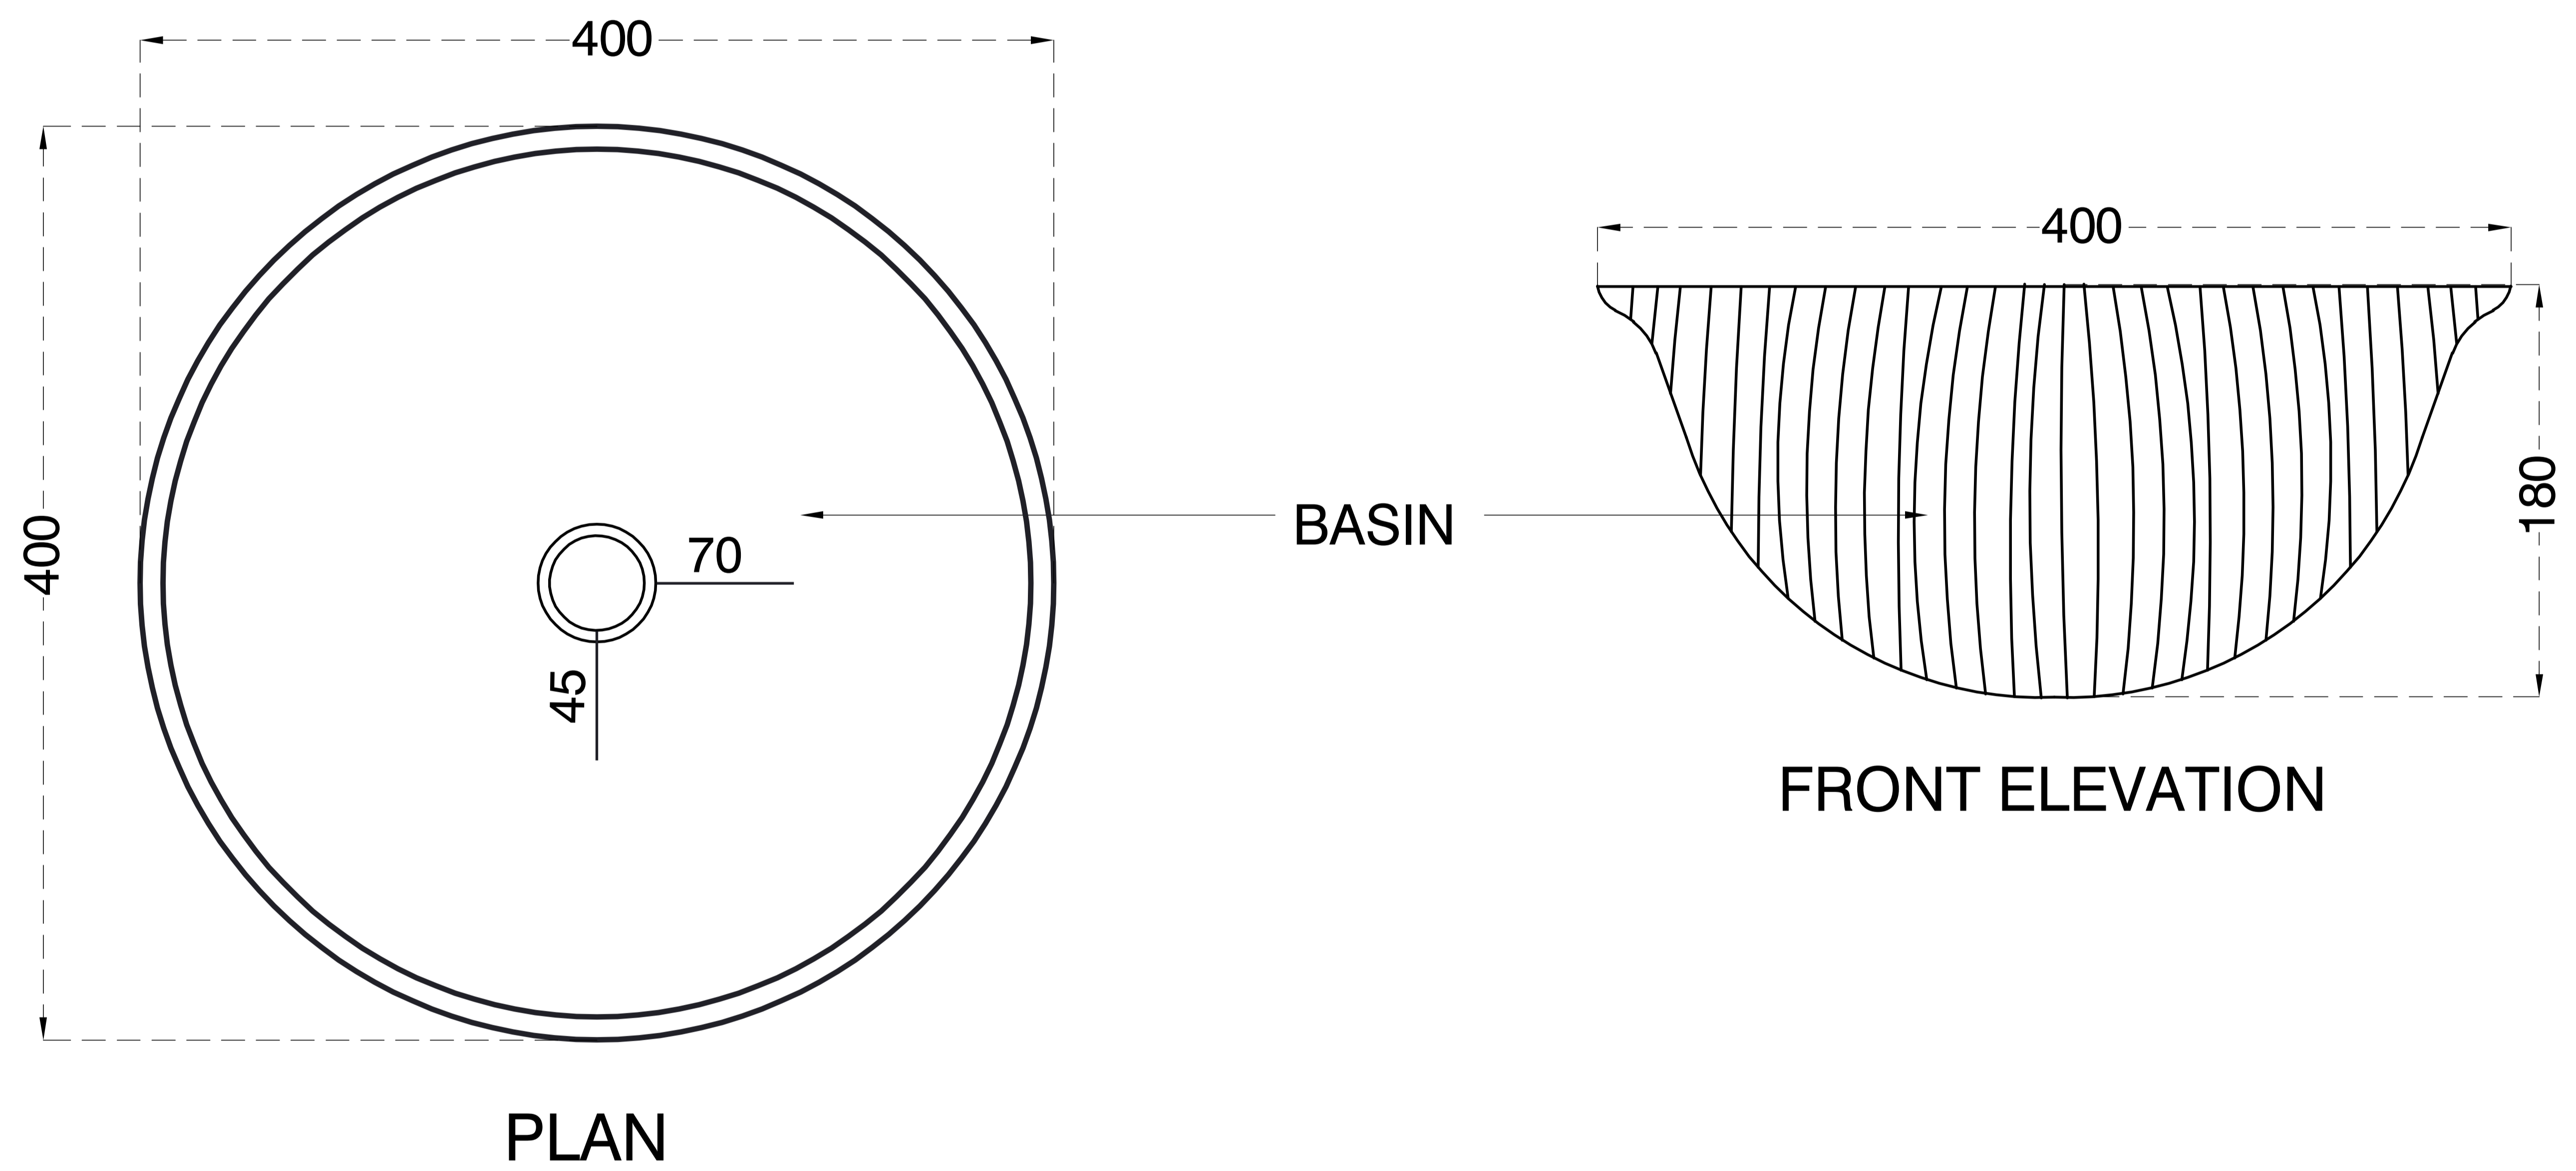

# Ceramic Table-Mounted Wash Basin

Product Code : 1900

## Technical Drawing

All dimension are in **mm**