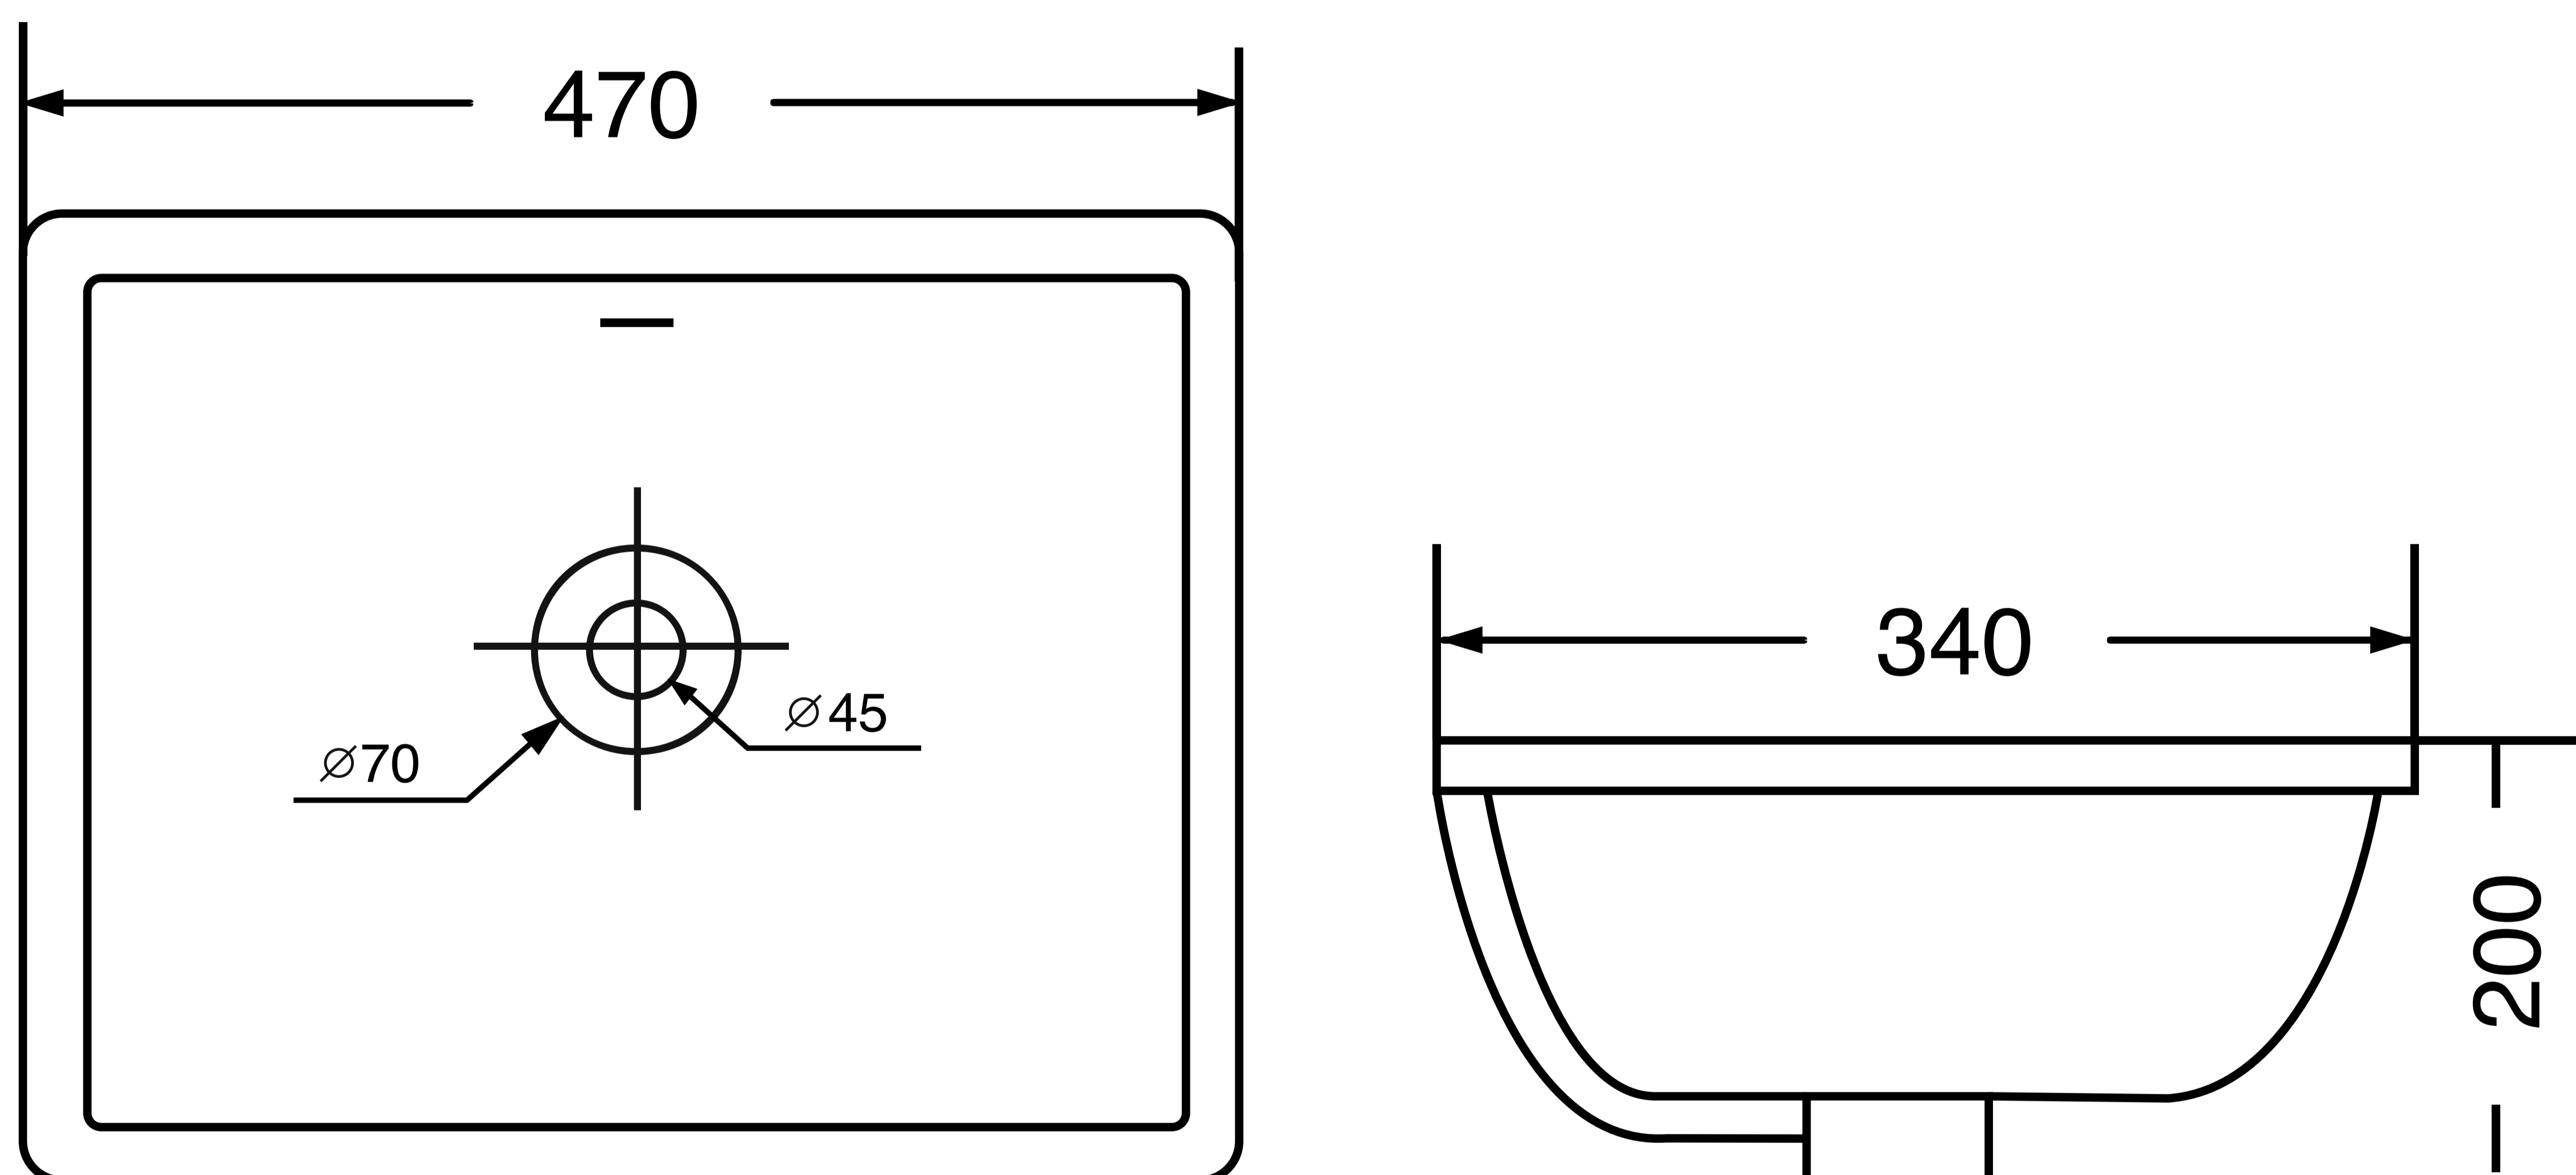

Under Counter Wash Basin

Product Code : **1637**

Technical Drawing

All dimension are in **mm**