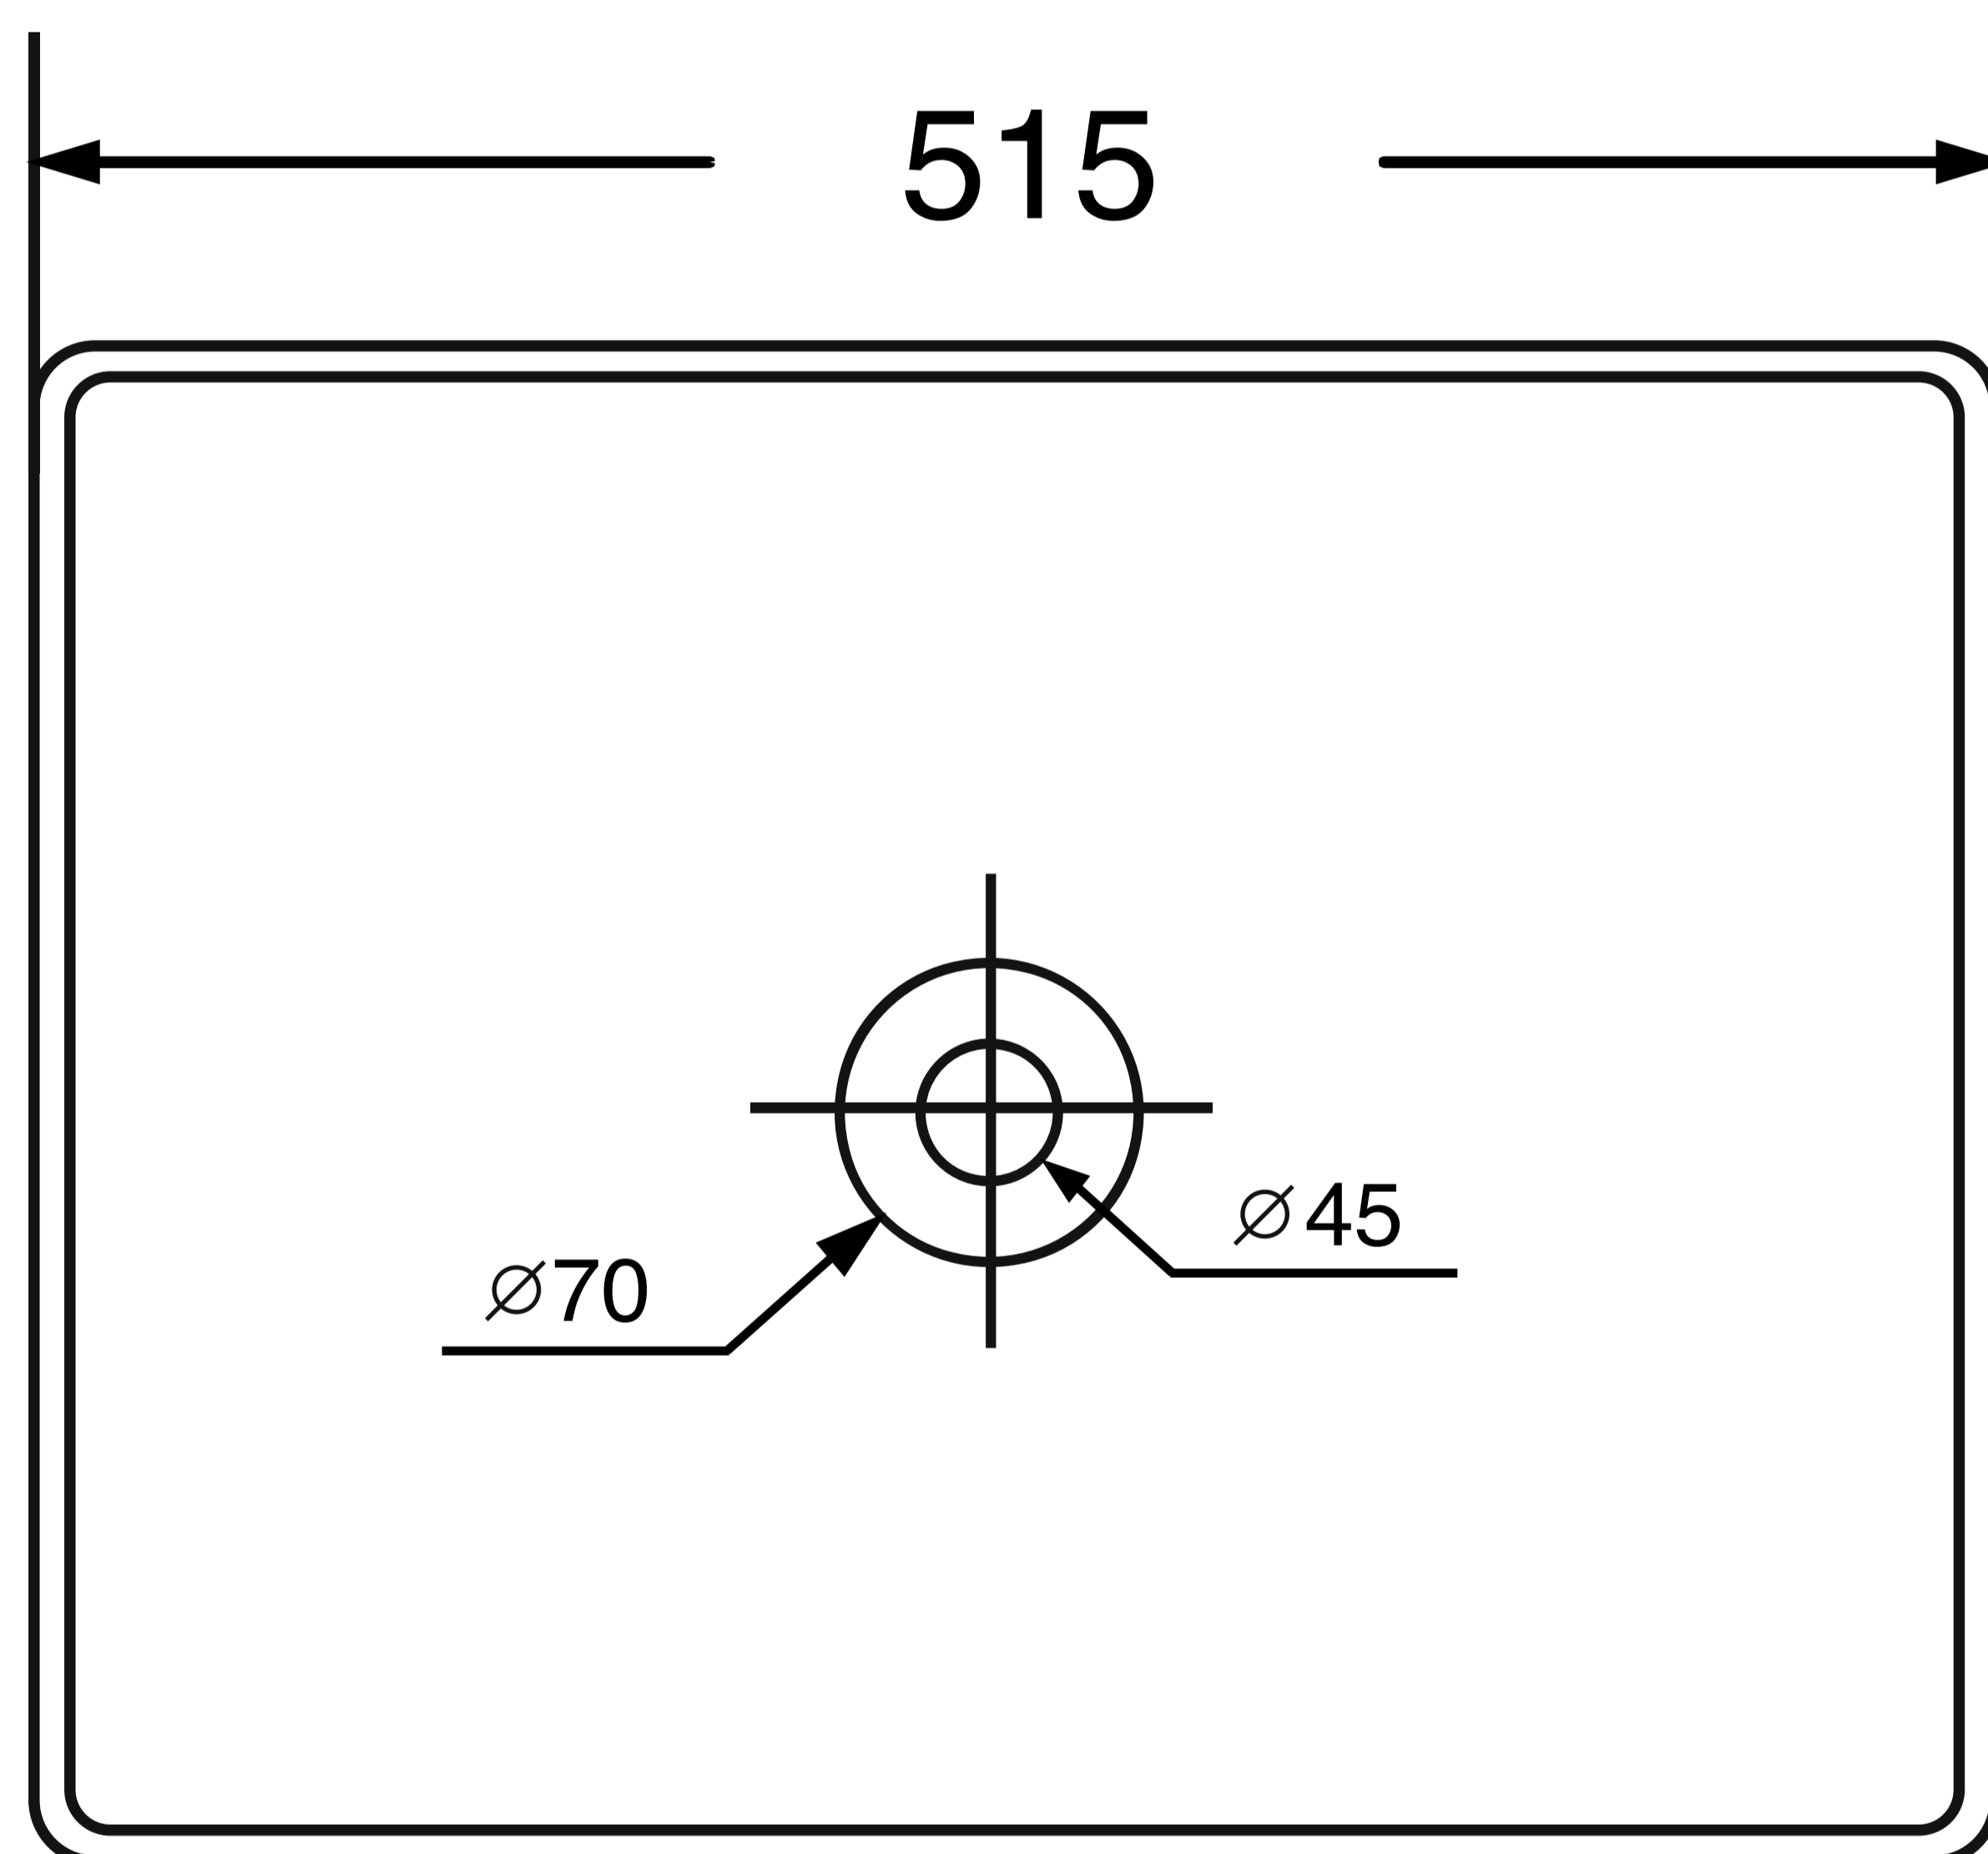

## Table Mounted Wash Basin

Product Code : 1720

### Technical Drawing

All dimension are in **mm**