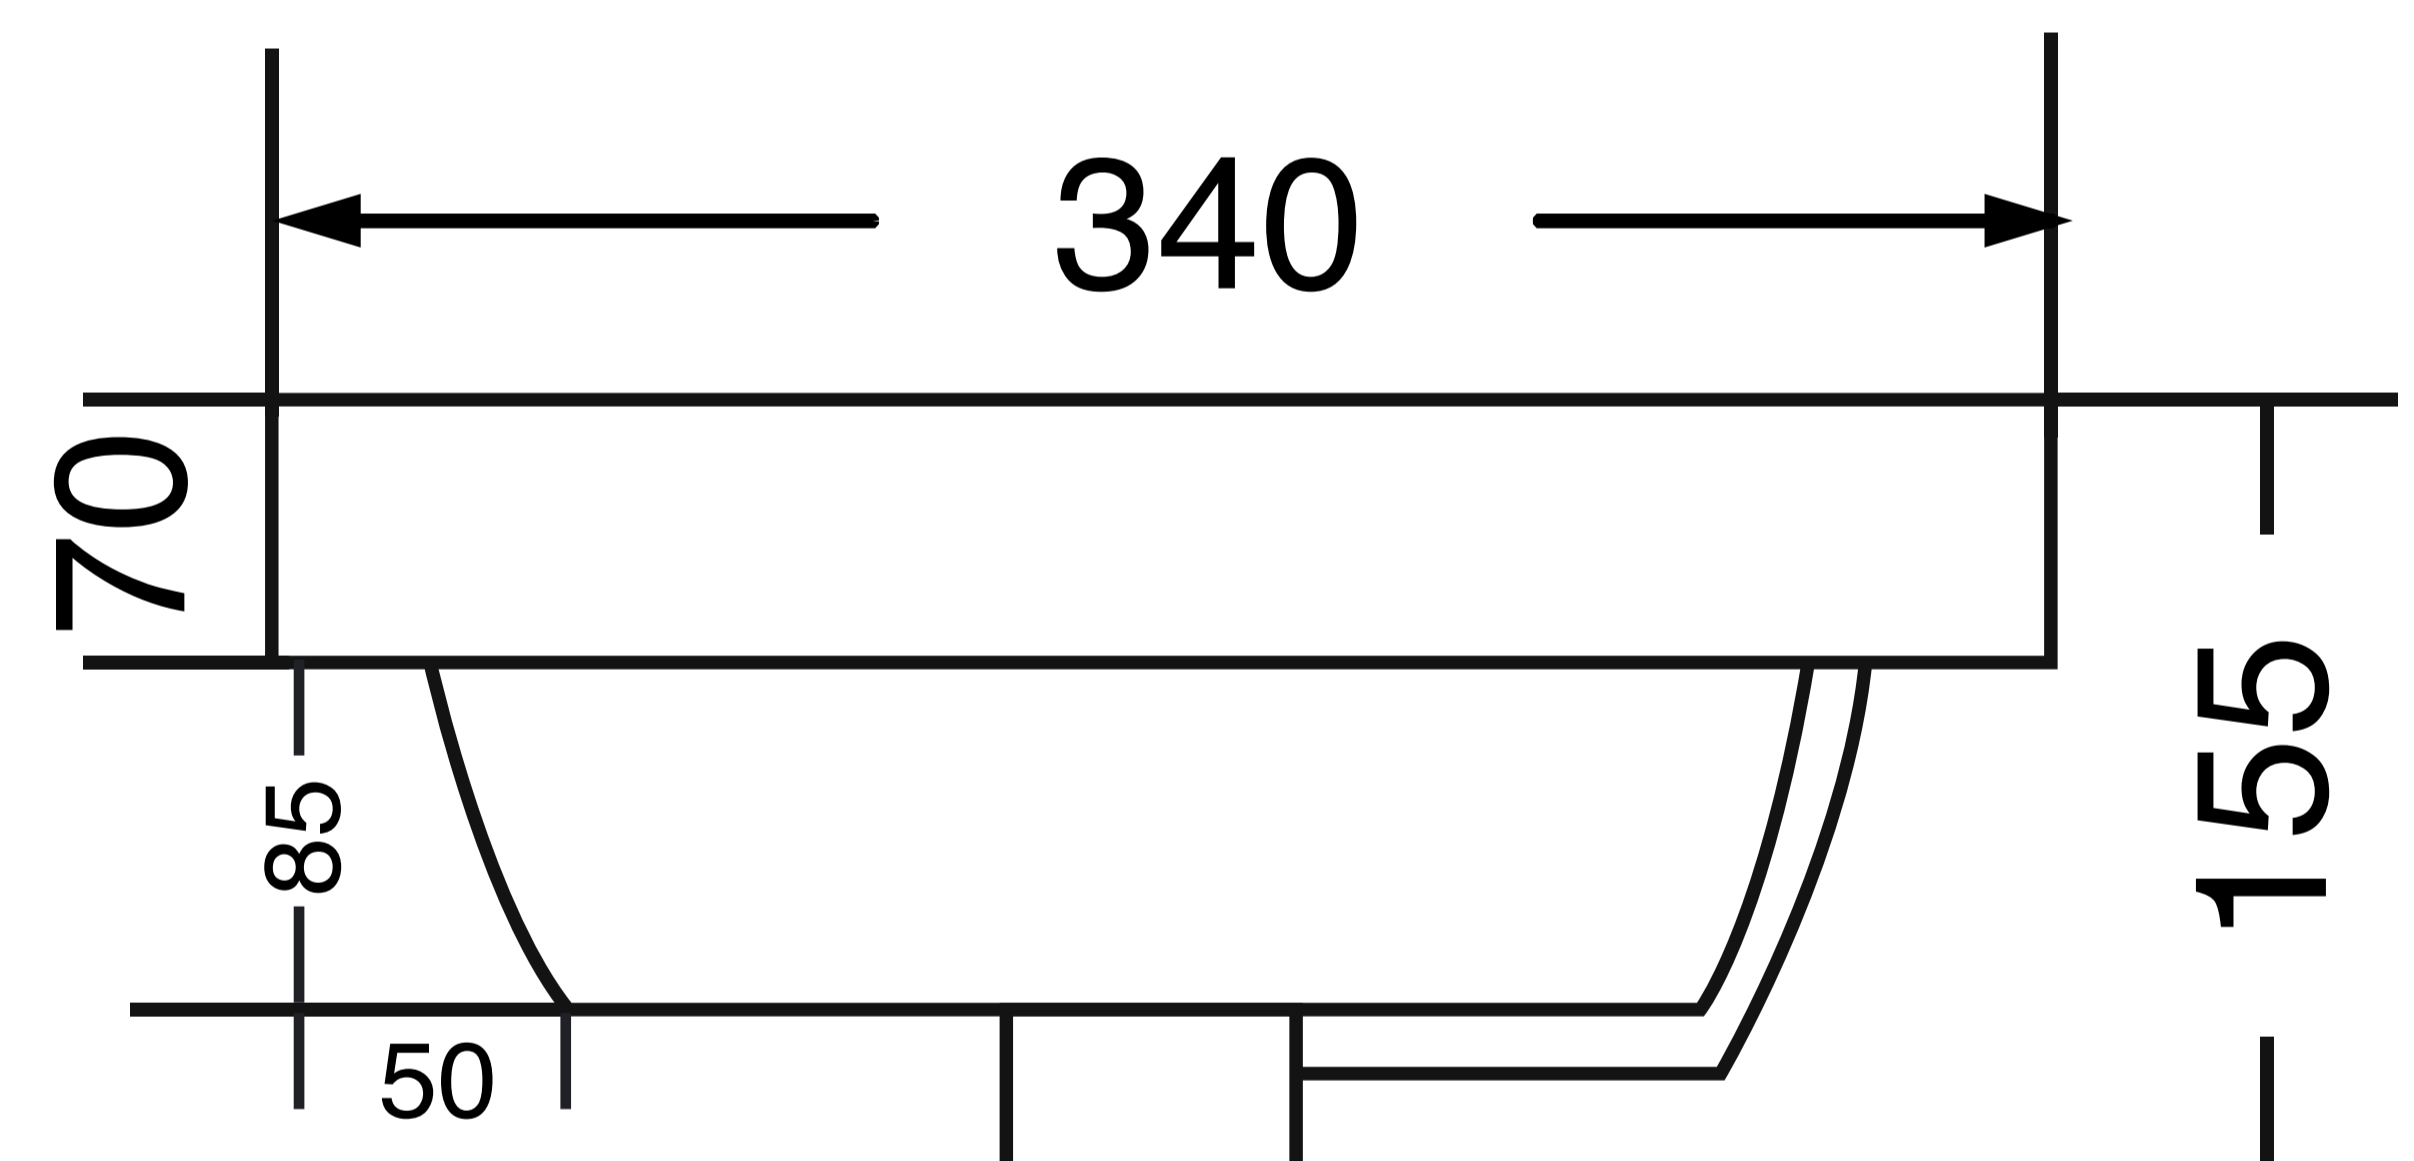

## Table Mounted Wash Basin

Product Code : 1720

### Technical Drawing

All dimension are in **mm**