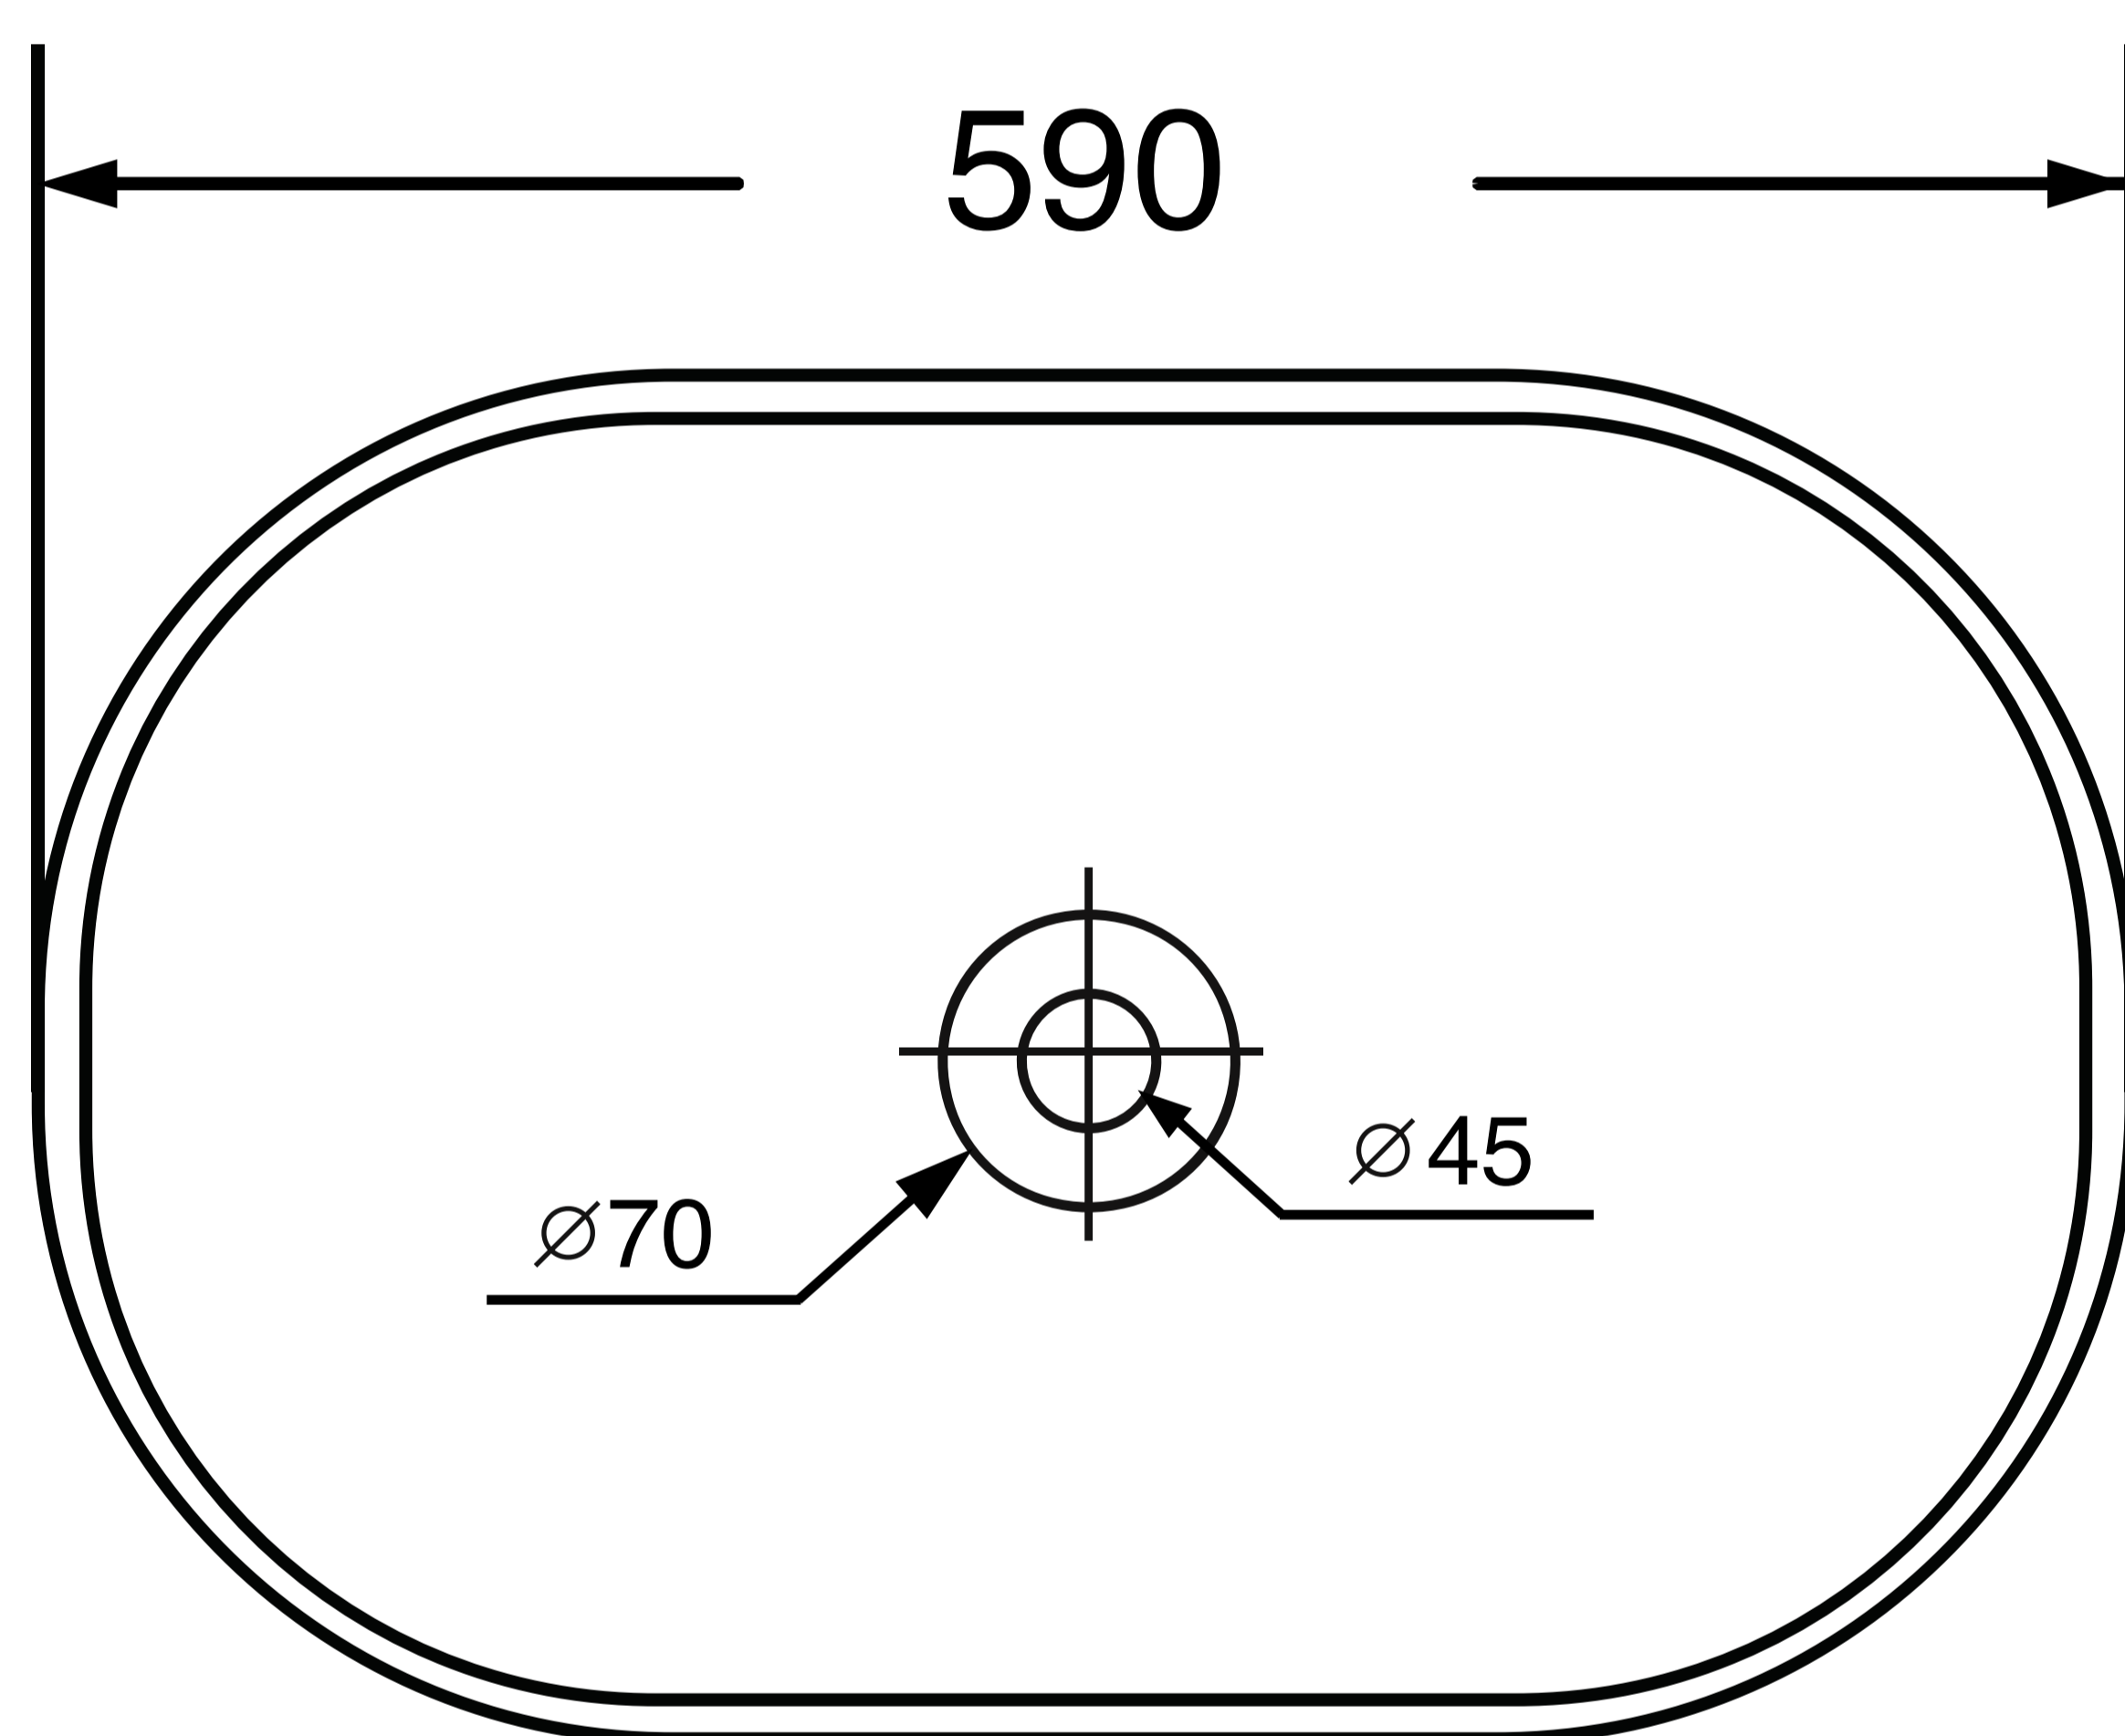

Semi Counter Wash Basin

Product Code : 1722

Technical Drawing

All dimension are in **mm**