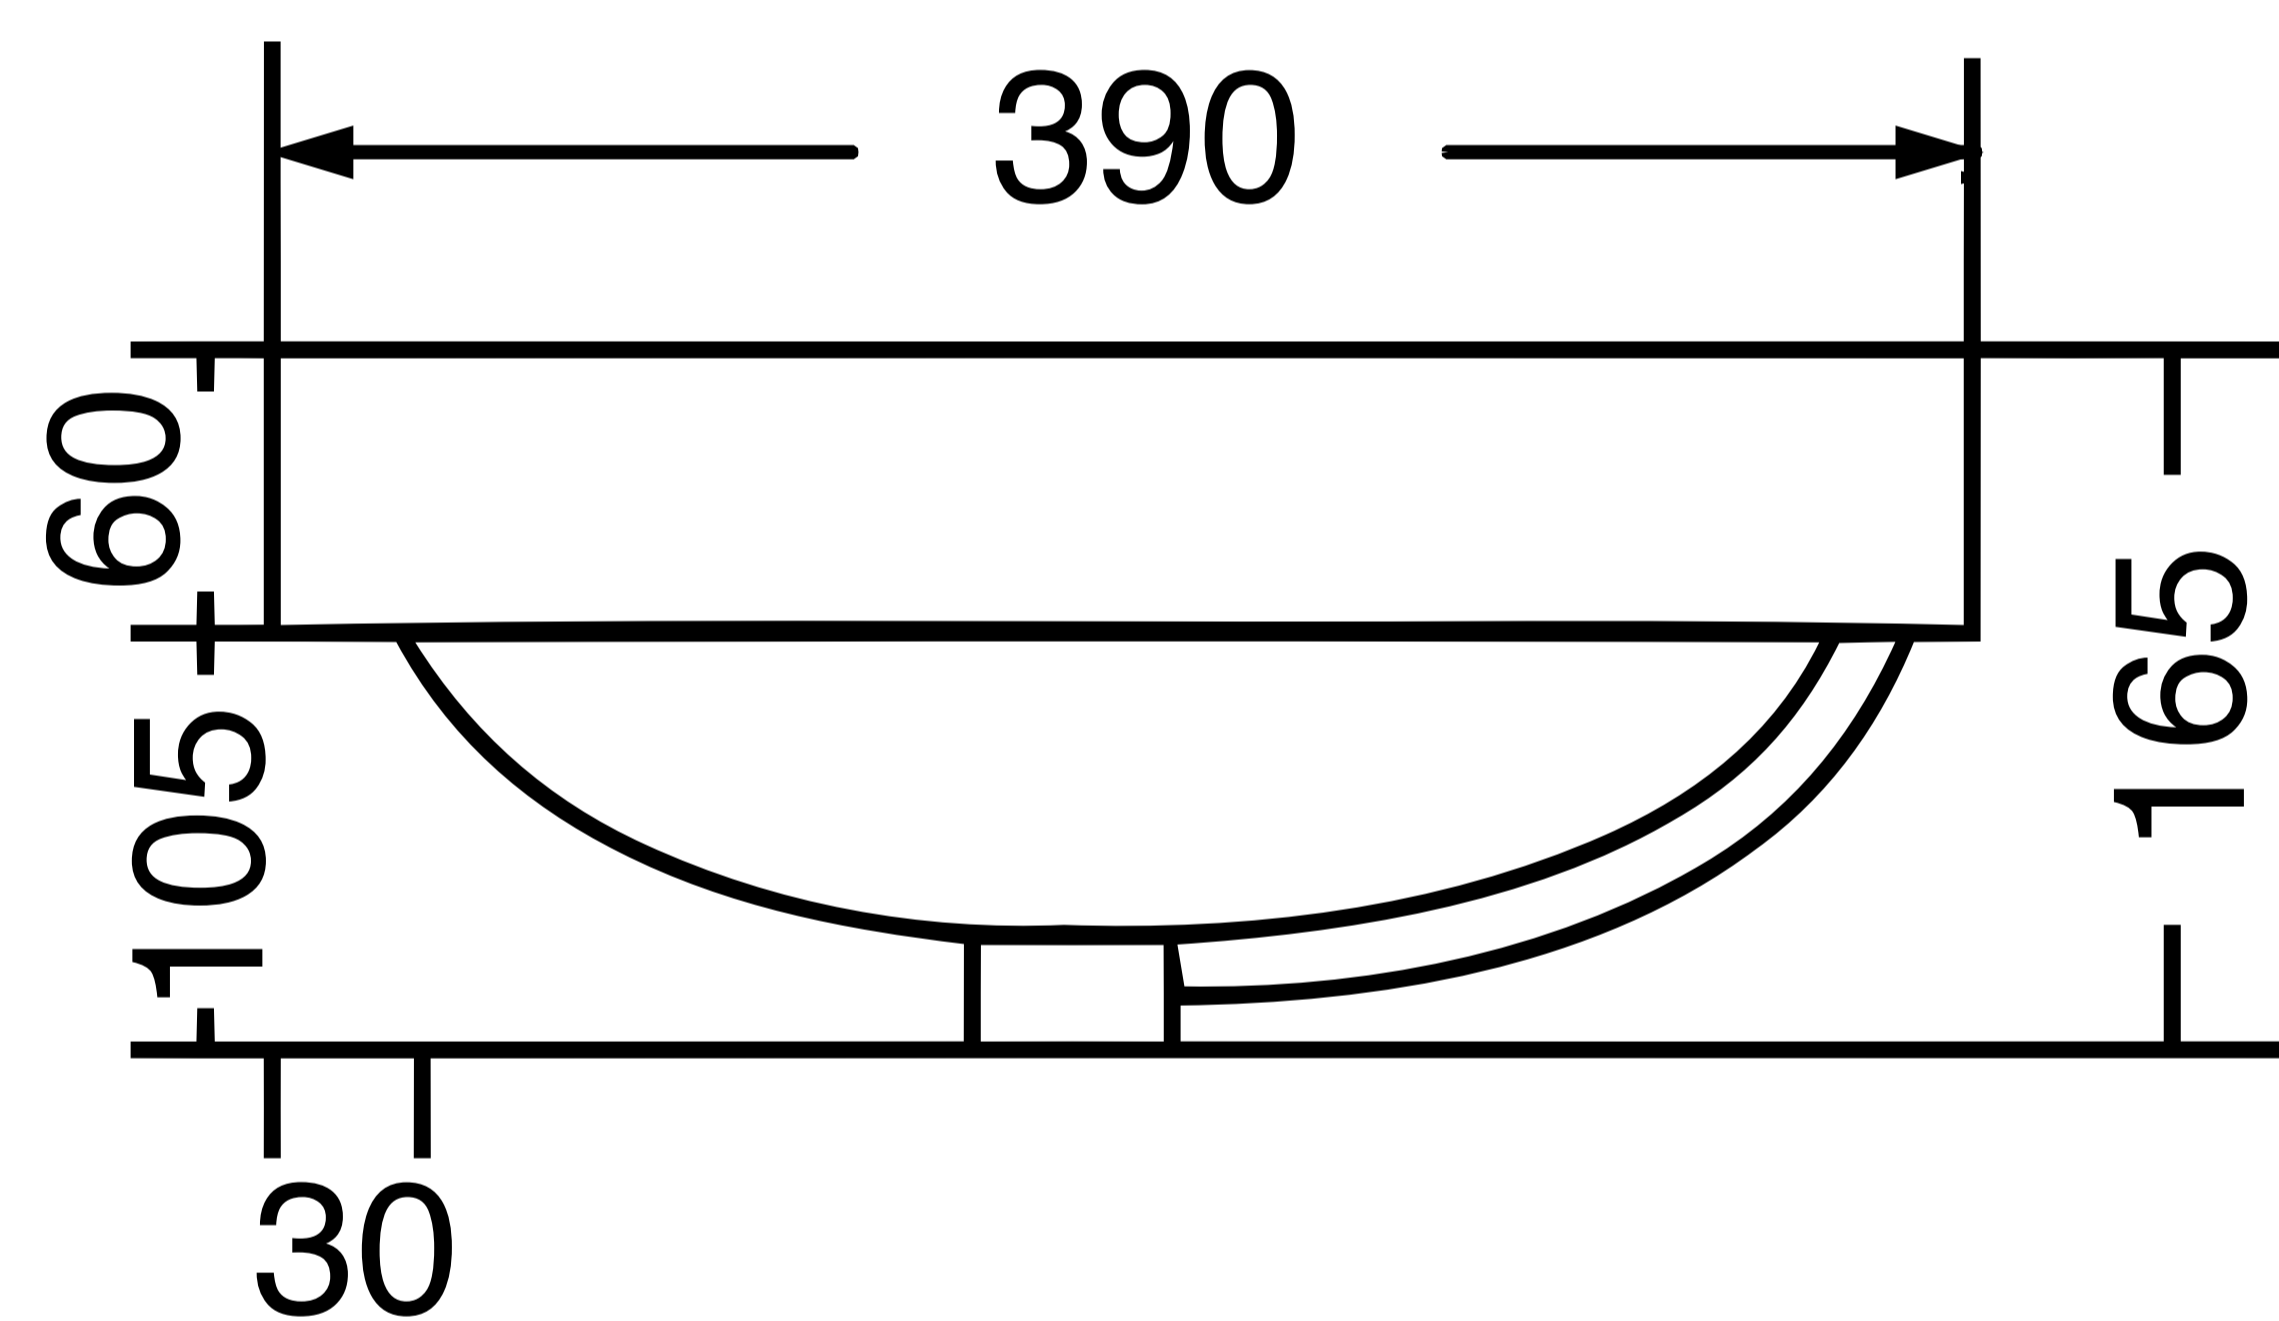

Semi Counter Wash Basin

Product Code : 1722

Technical Drawing

All dimension are in **mm**