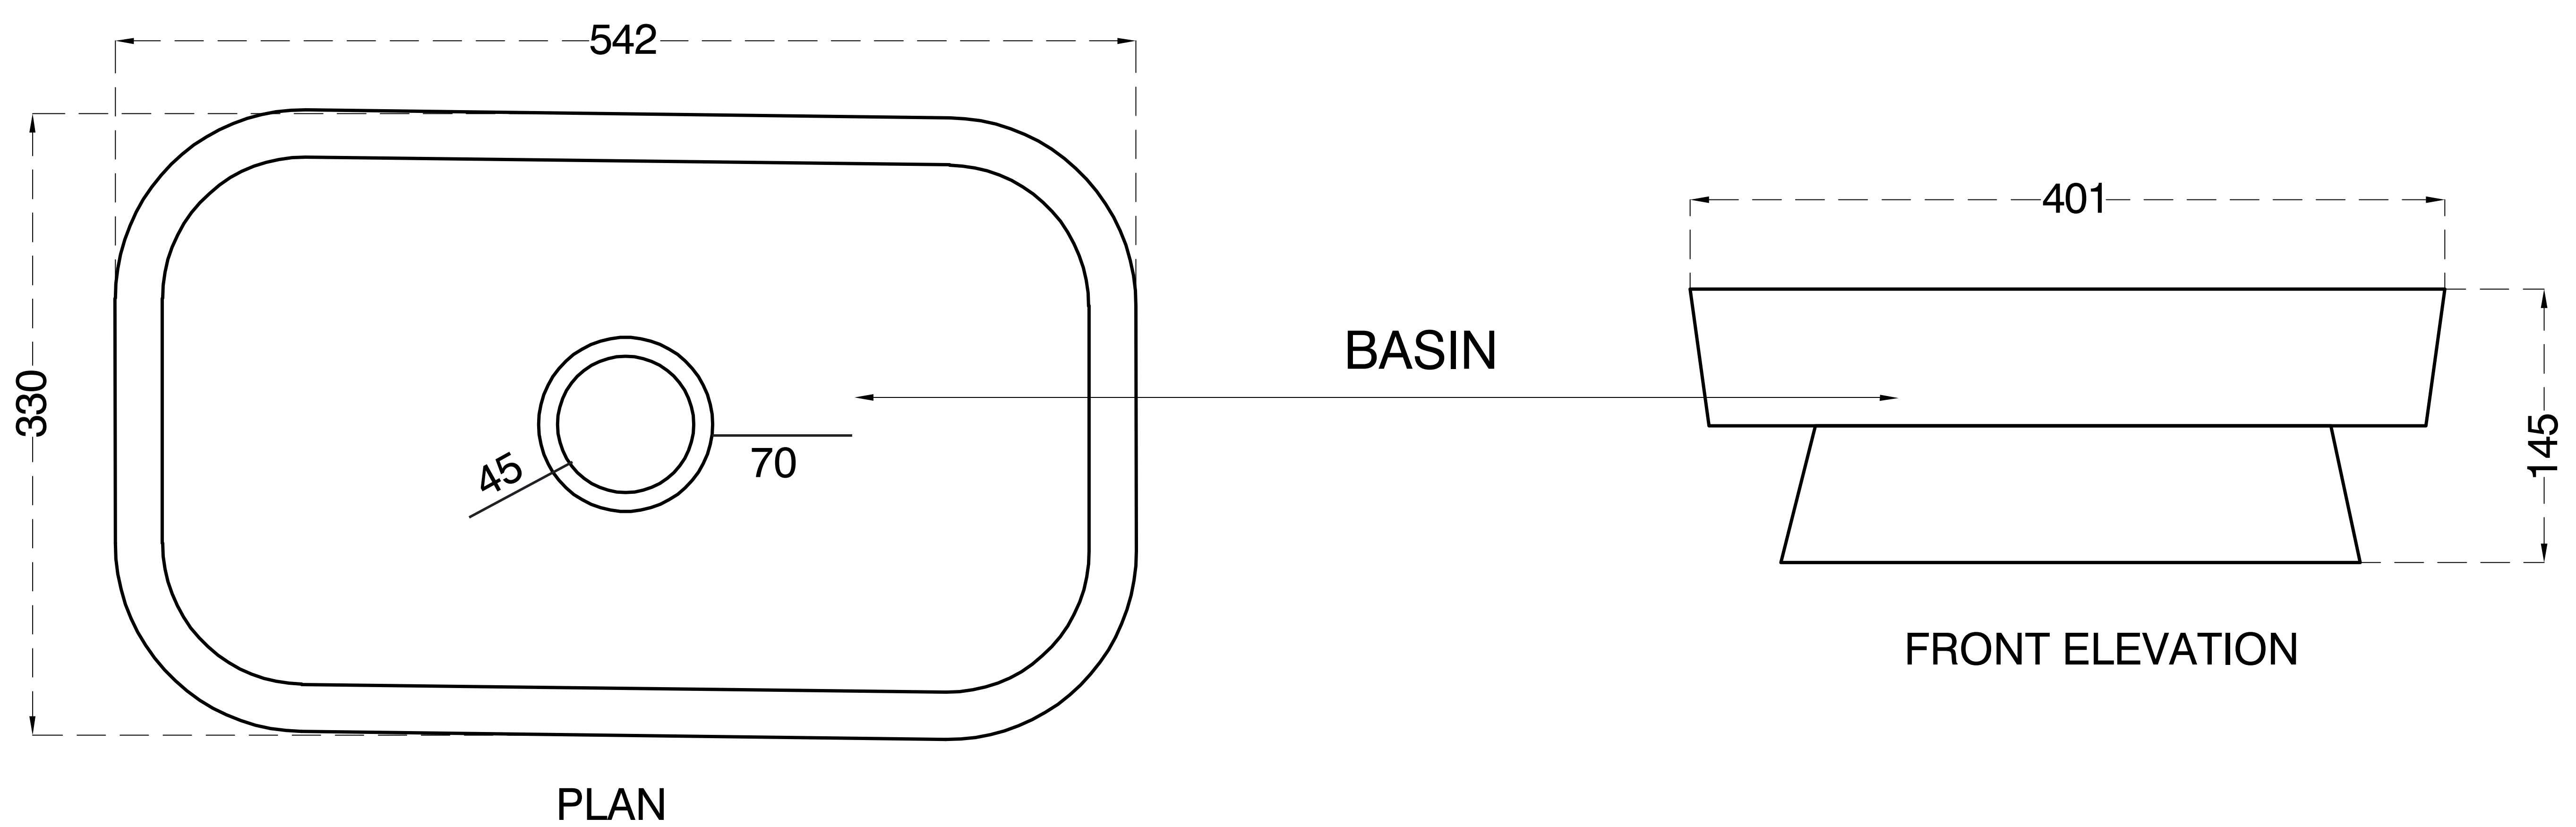

Ceramic Table-Mounted/ Drop-In Semi-Counter Wash Basin

Product Code : 1786

Technical Drawing

All dimension are in **mm**