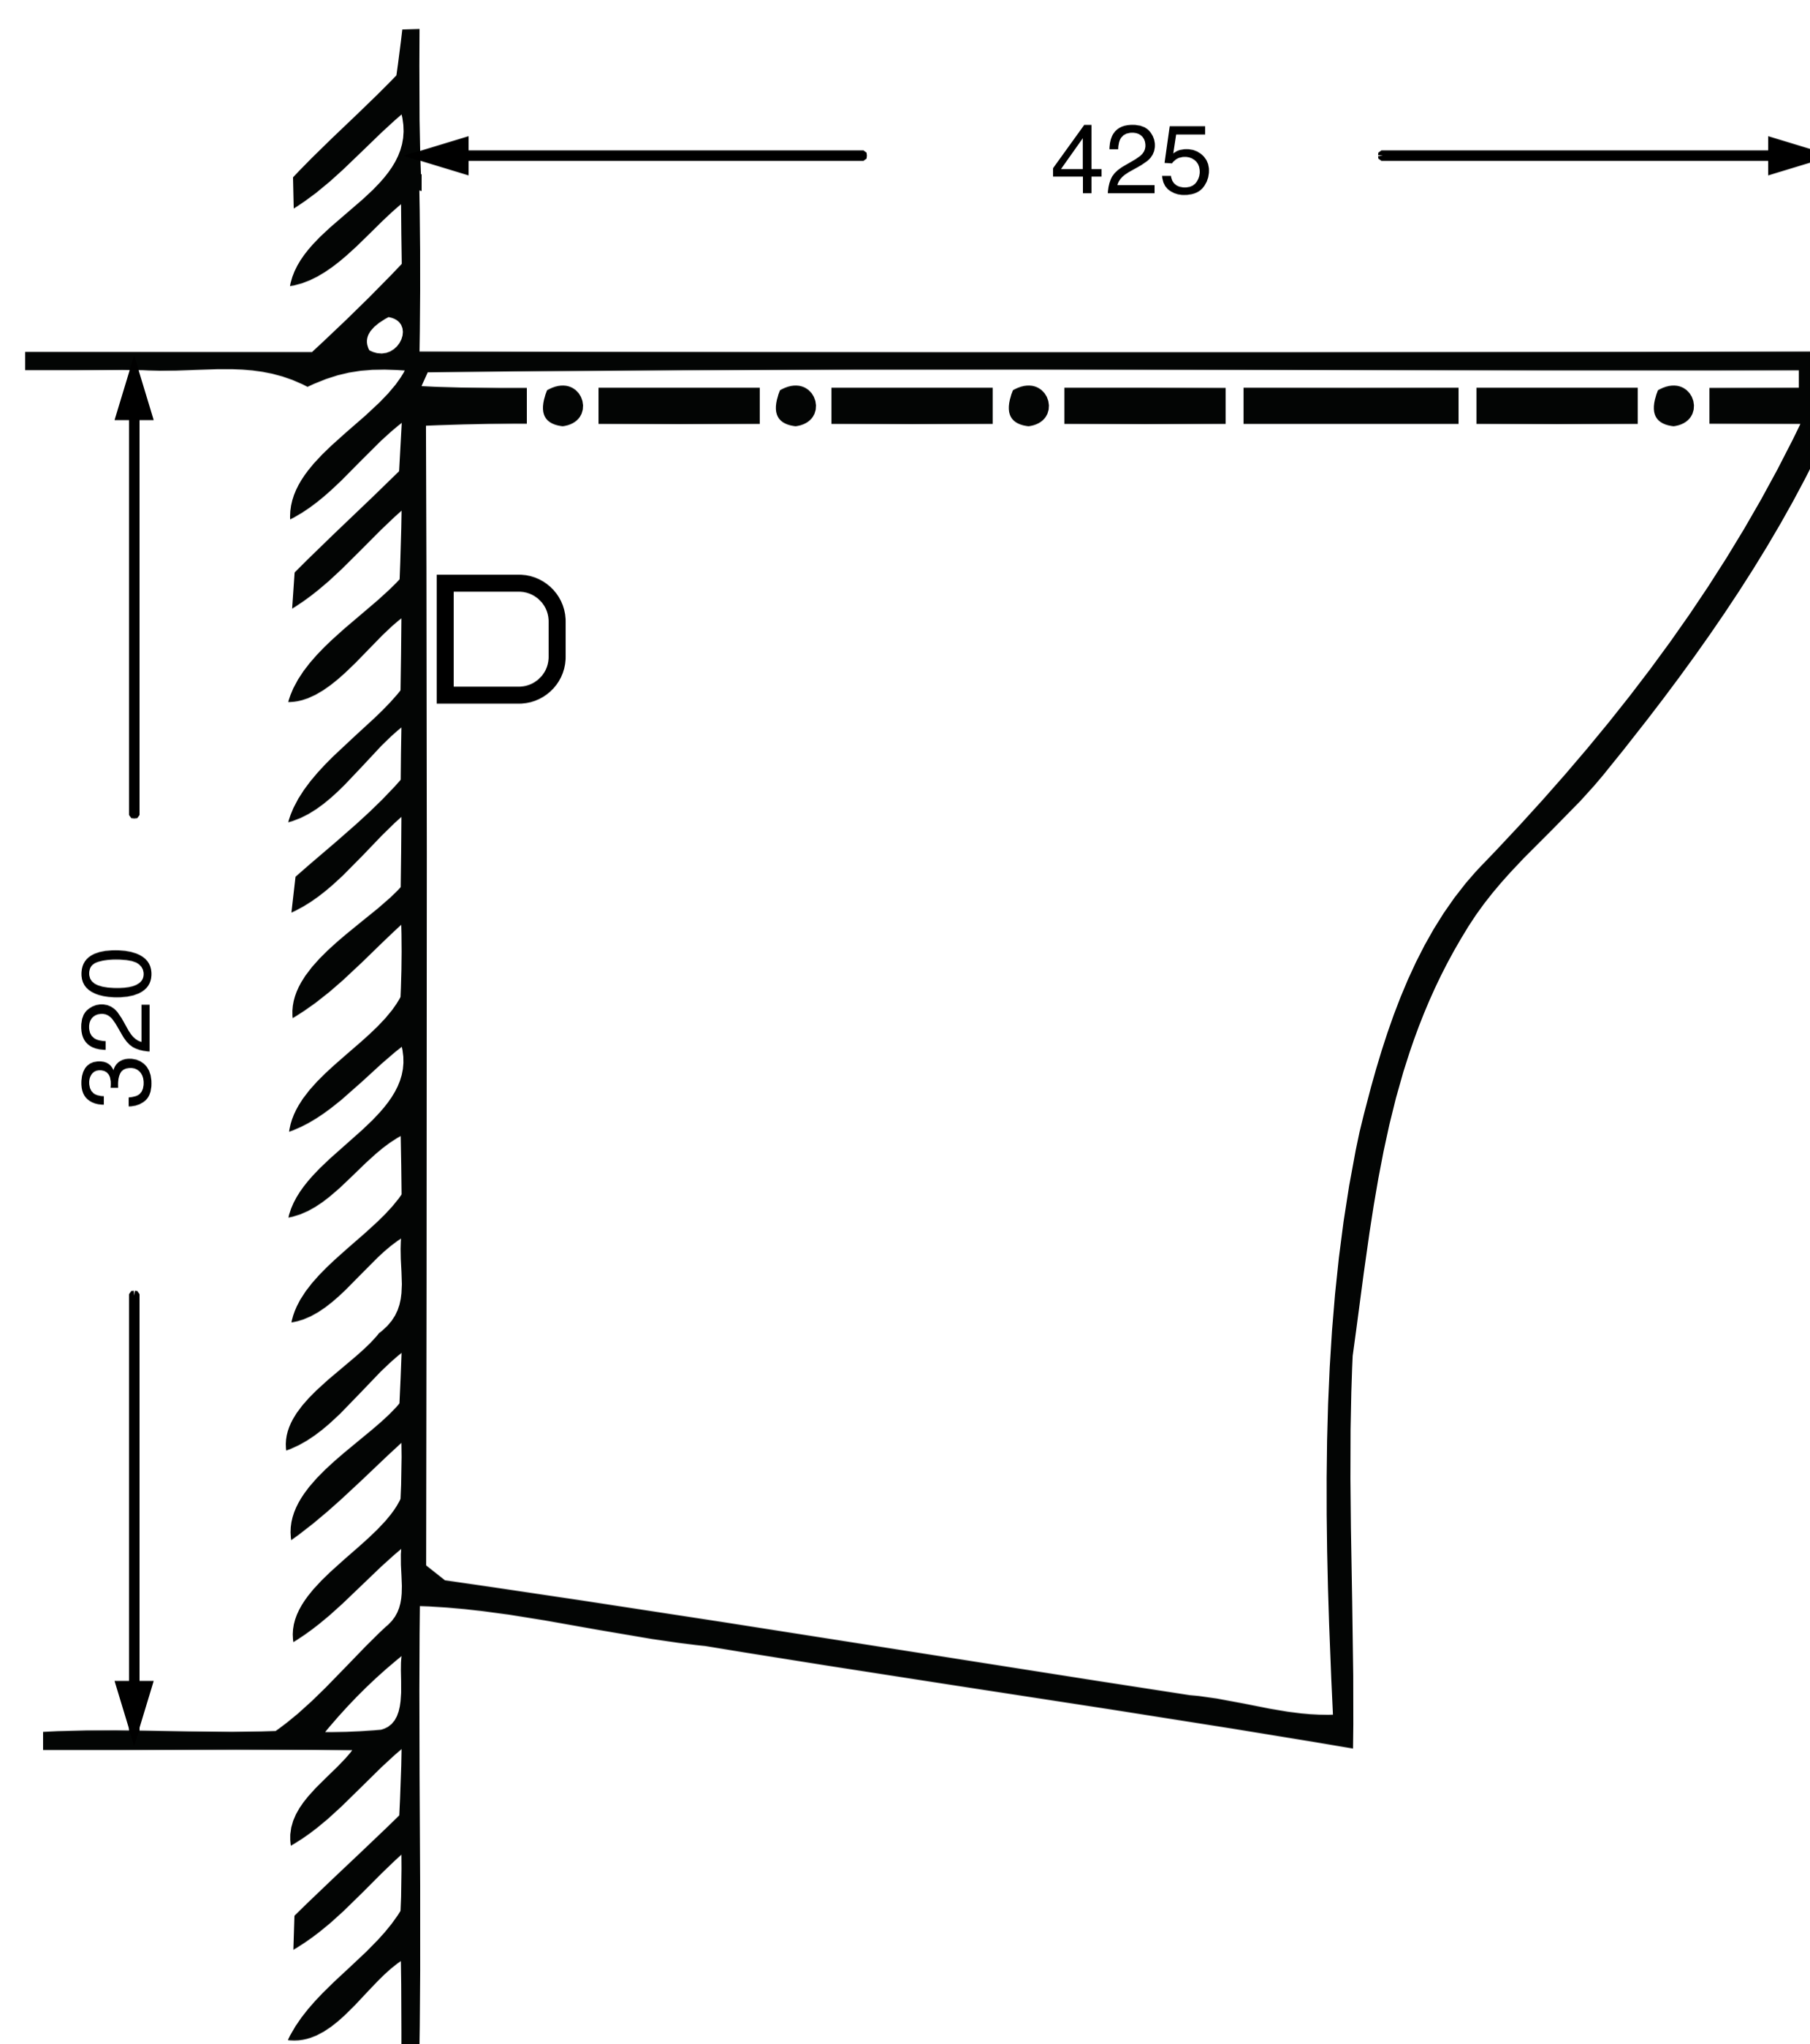

# Wall Mounted Wash Basin

Product Code : 1742

## Technical Drawing

All dimension are in **mm**