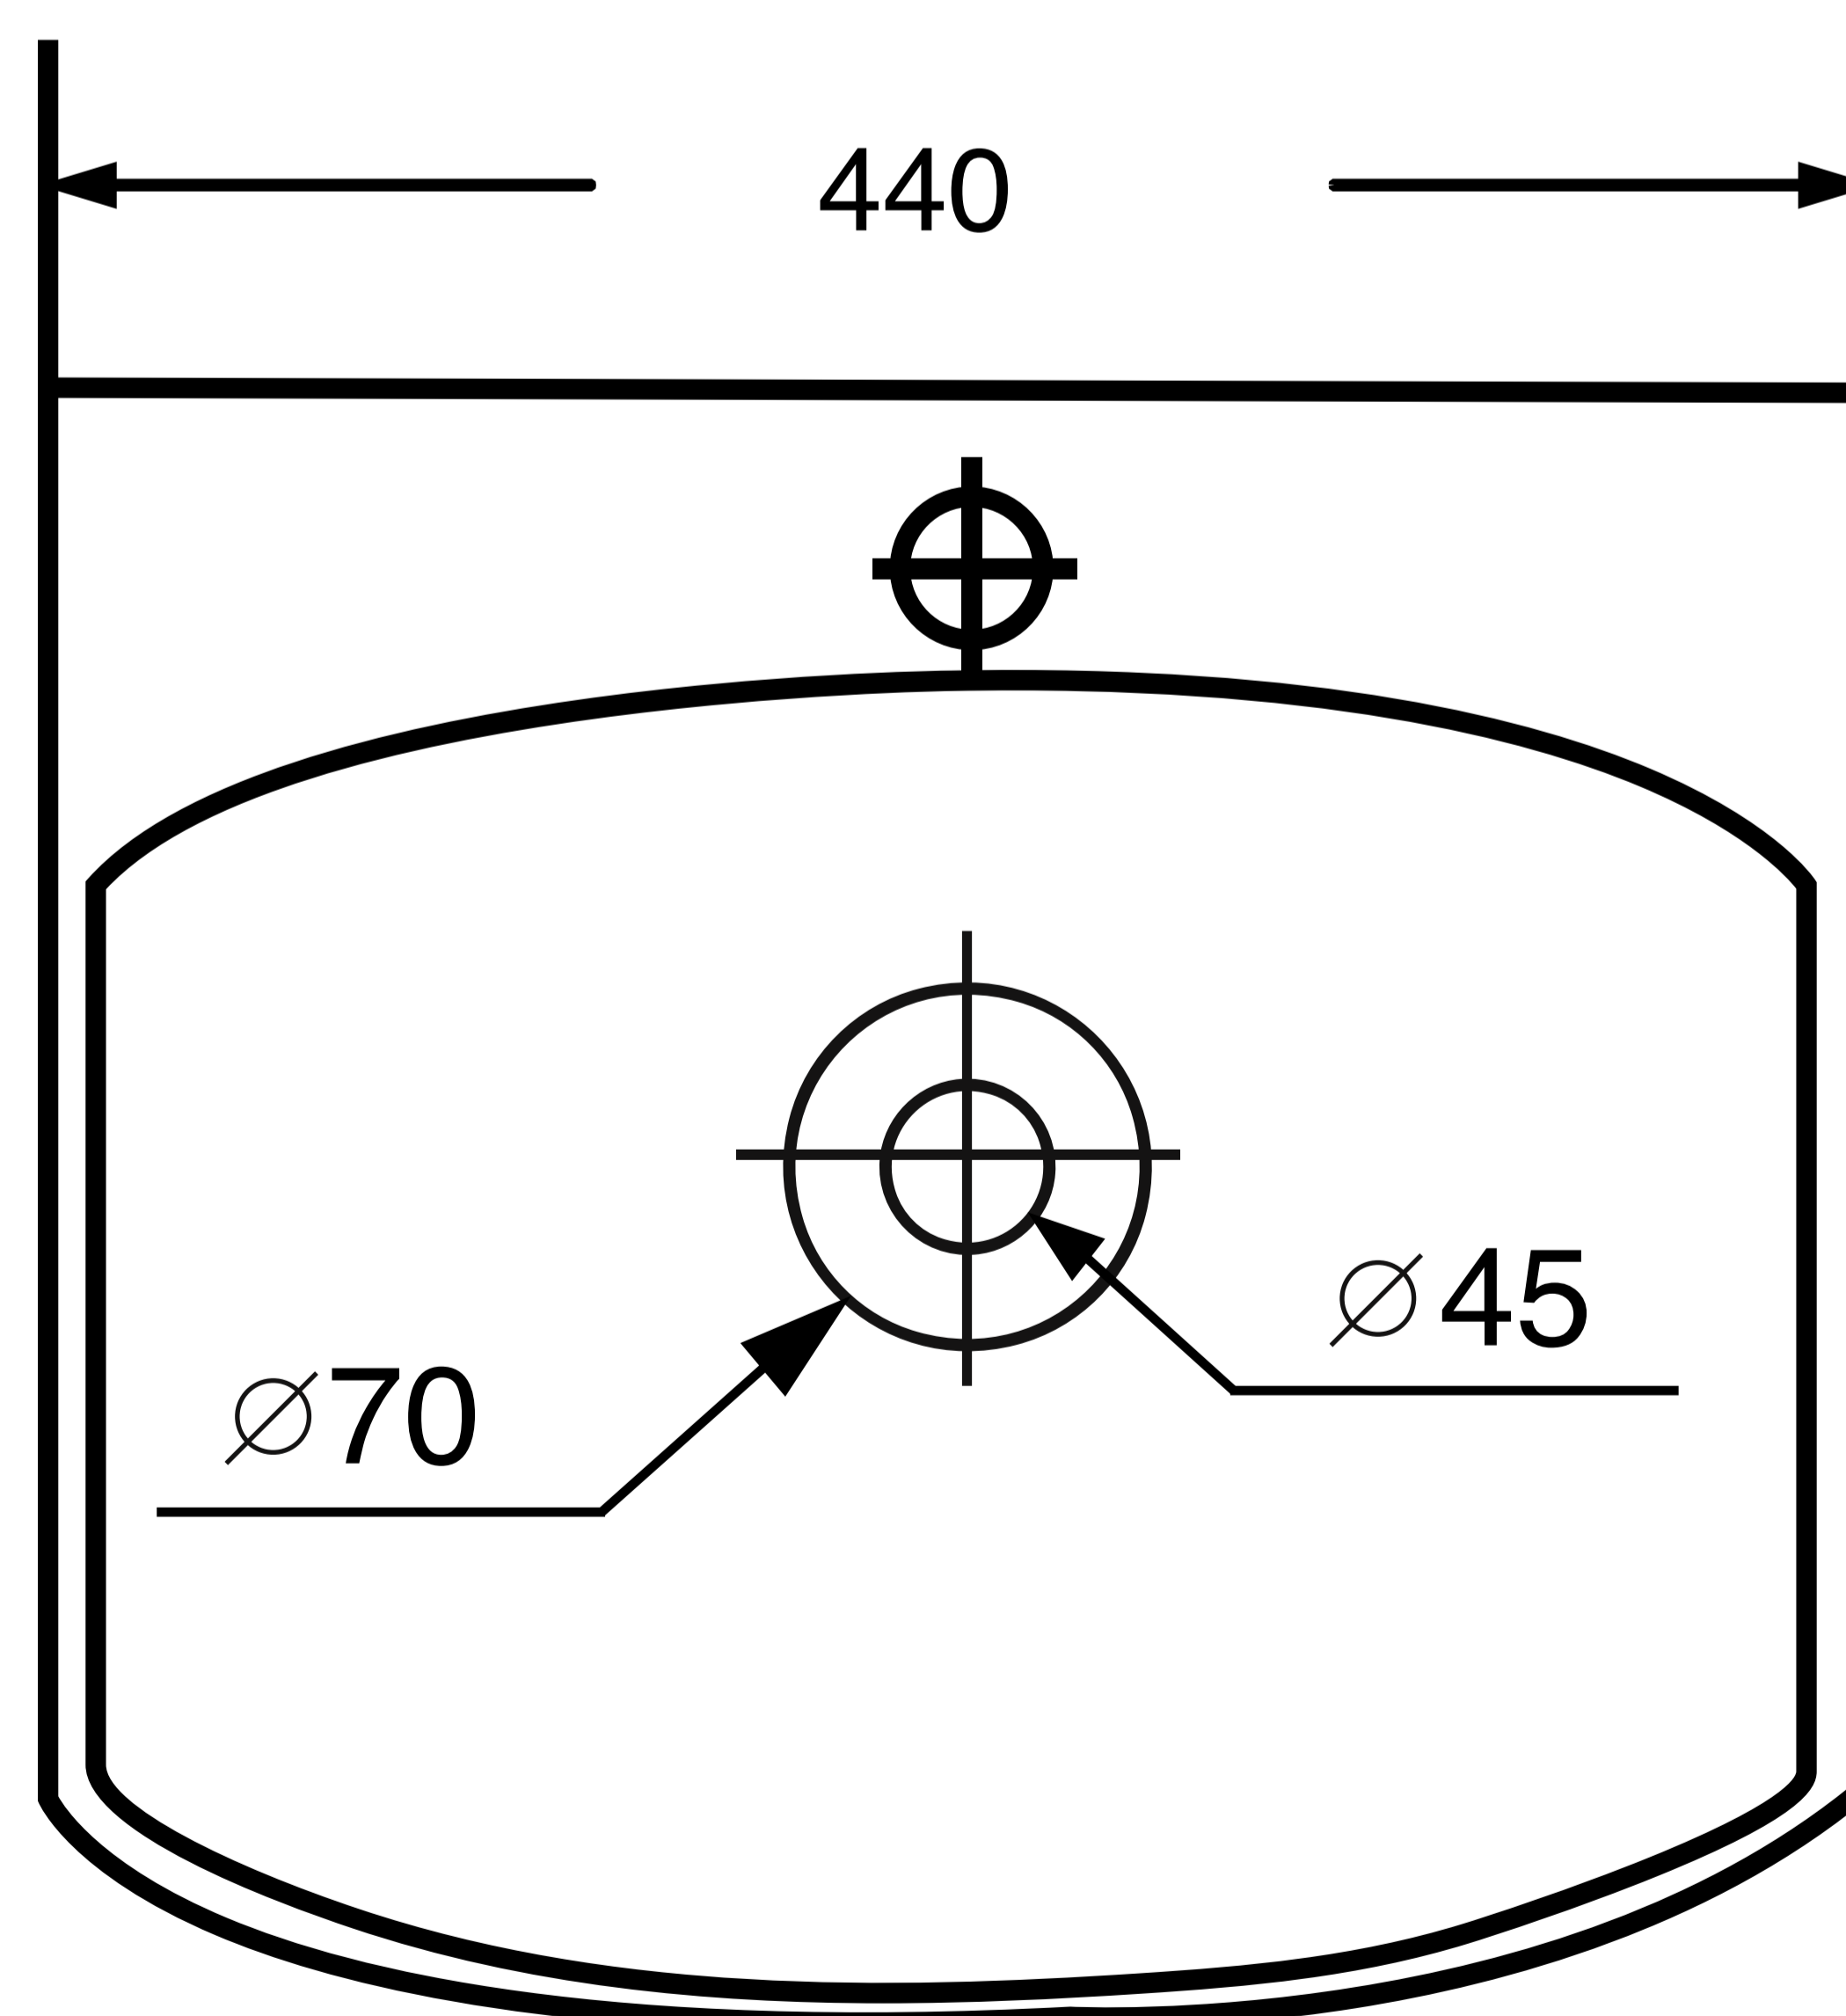

# Wall Mounted Wash Basin

Product Code : 1742

## Technical Drawing

All dimension are in **mm**