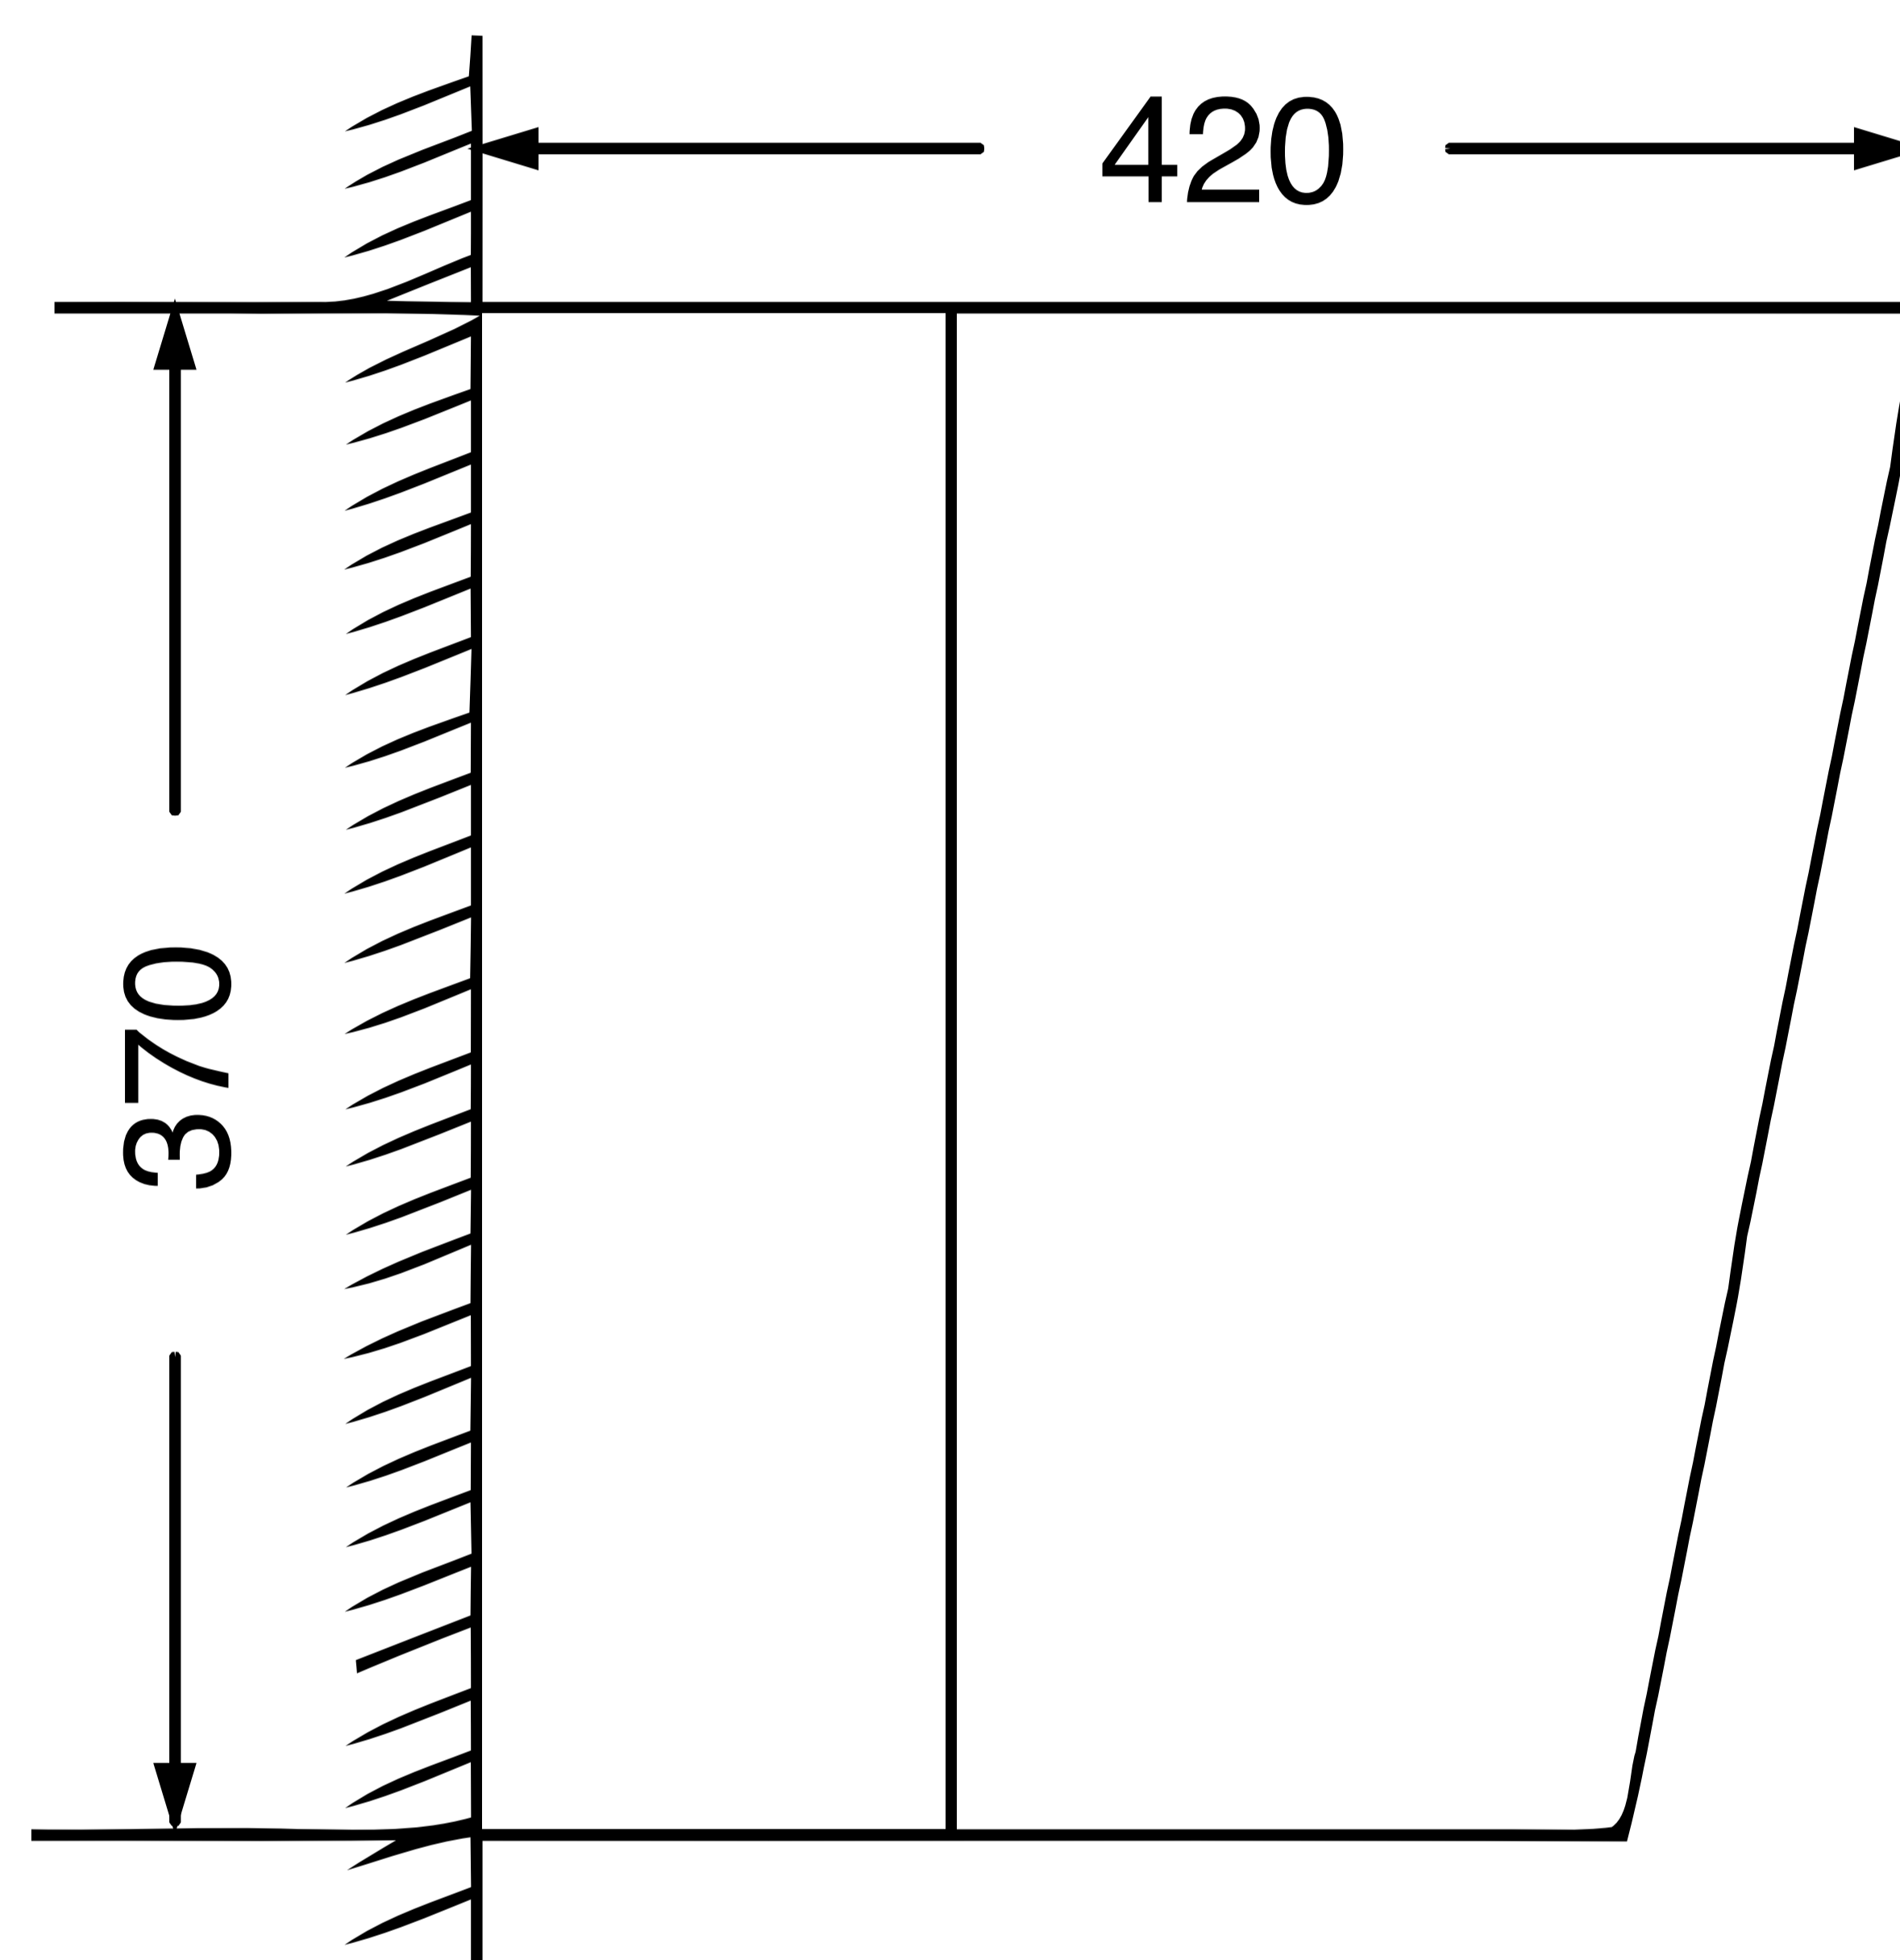

Wall Mounted Wash Basin

Product Code : 1781

Technical Drawing

All dimension are in **mm**