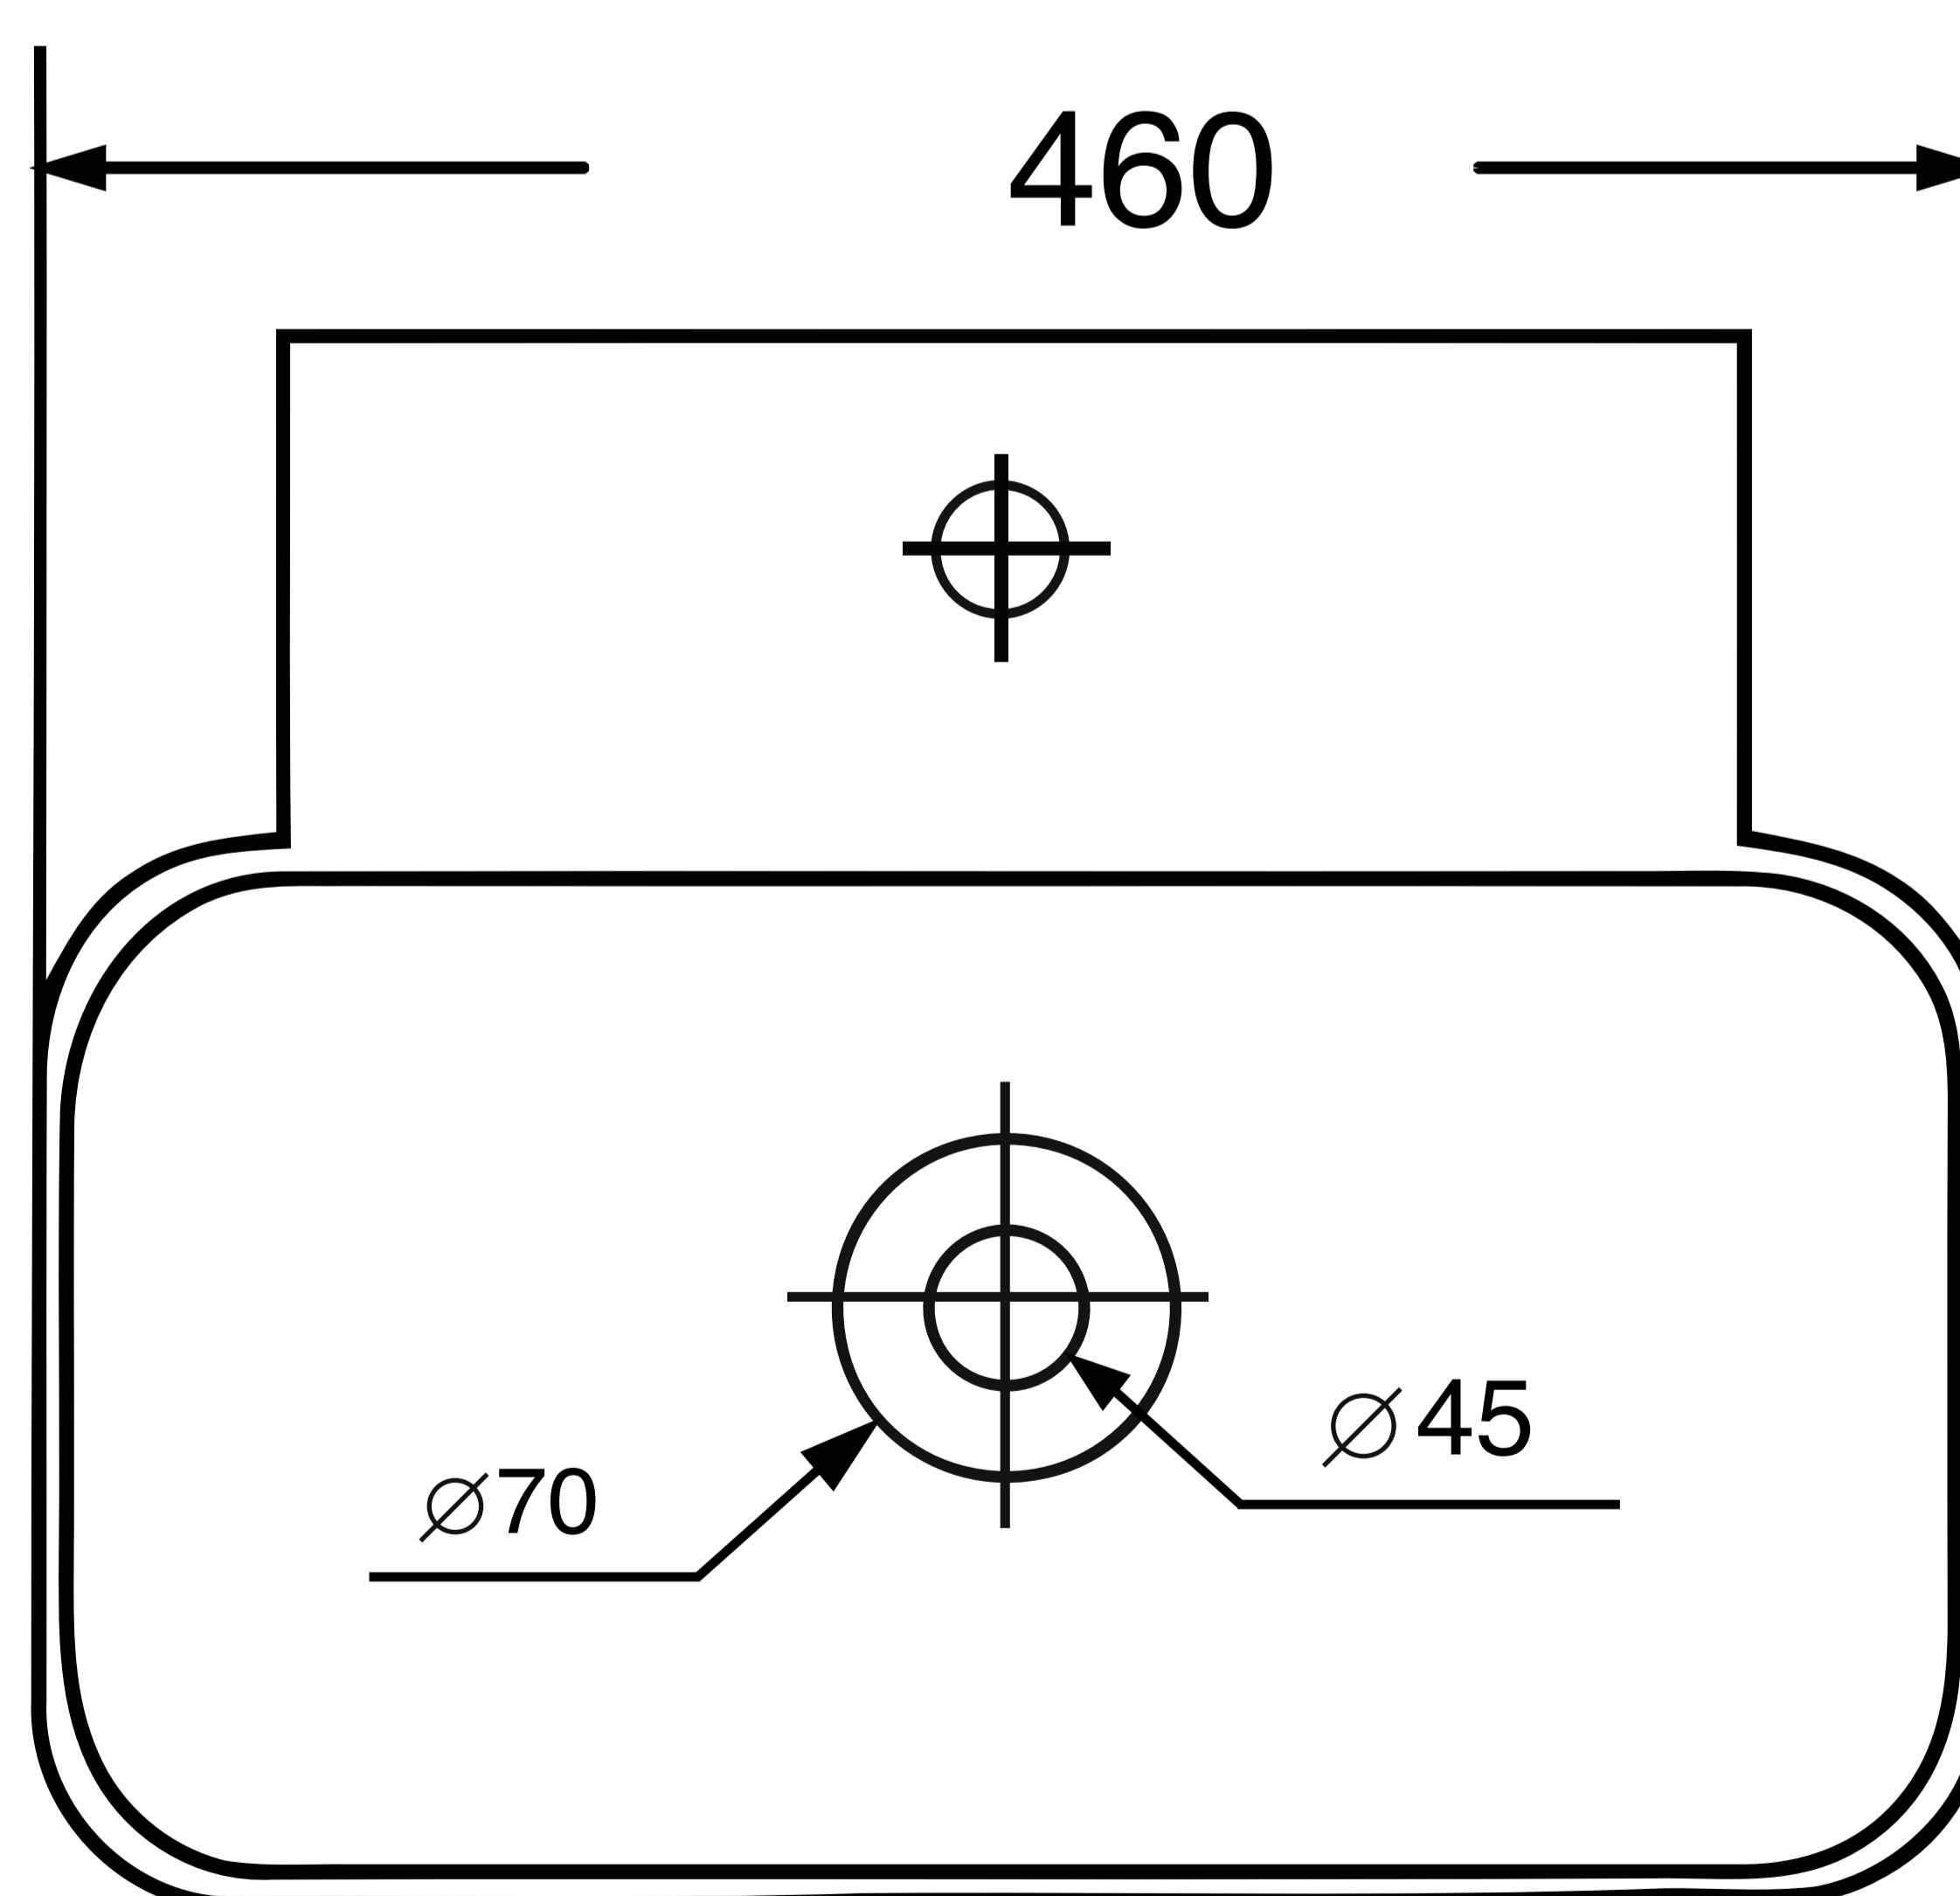

Wall Mounted Wash Basin

Product Code : 1781

Technical Drawing

All dimension are in **mm**