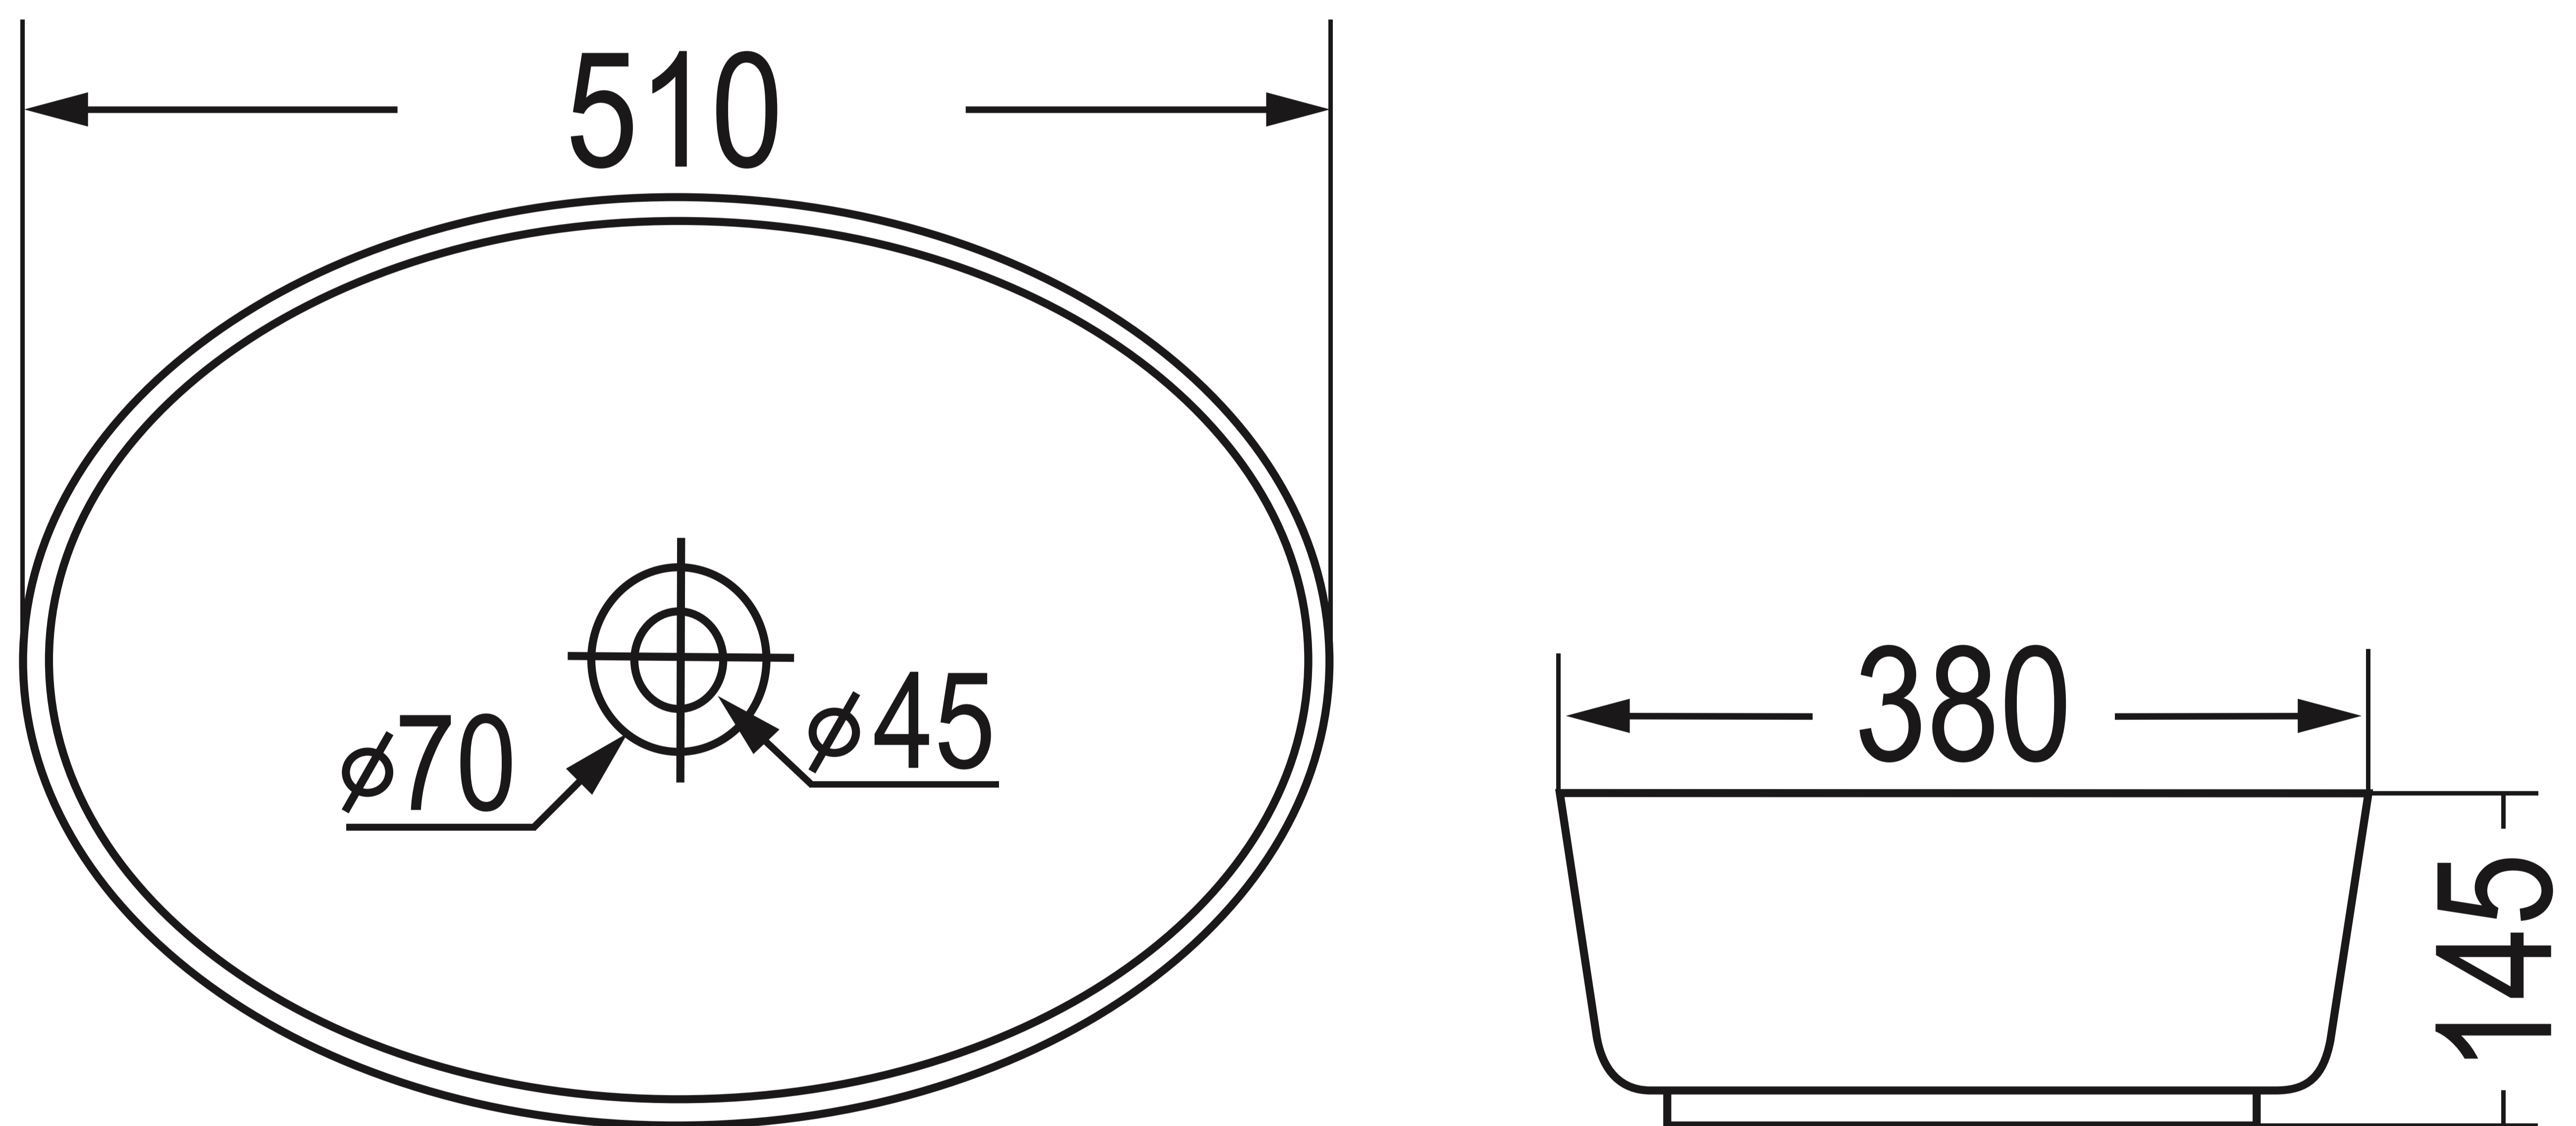

Cream Marble Basin - Duro Oda

Product Code : 9073

Technical Drawing

All dimension are in **mm**