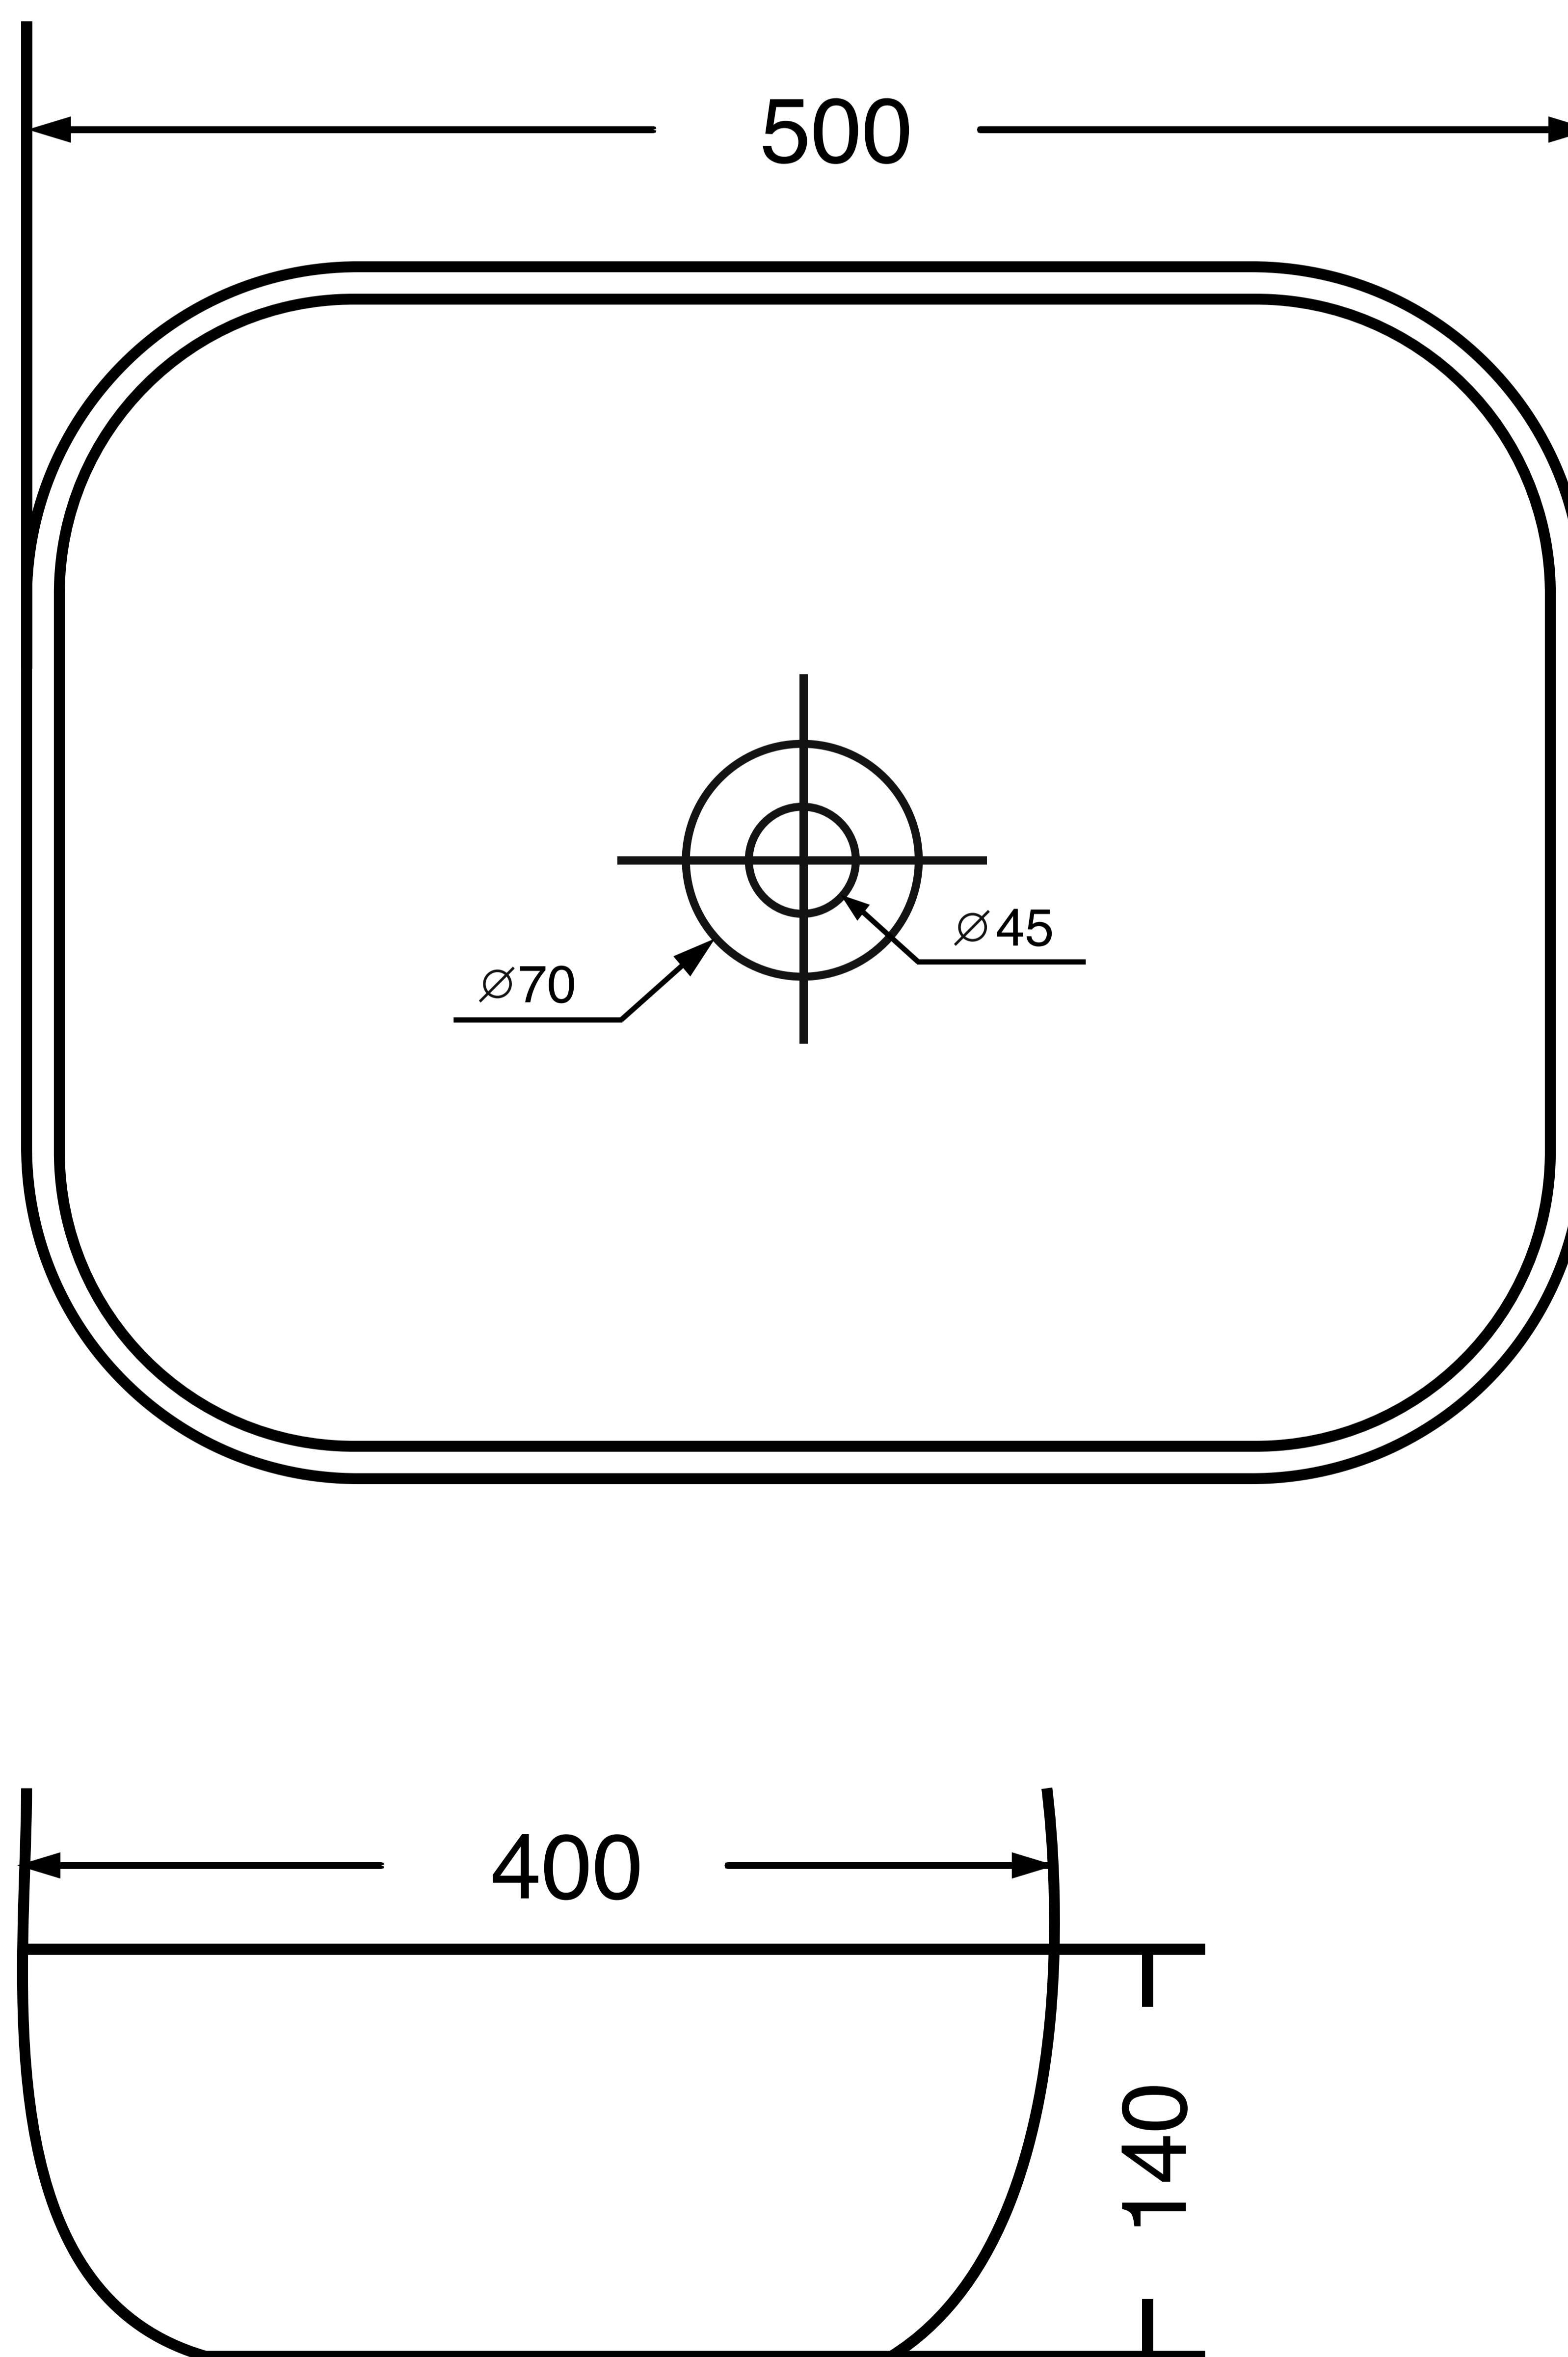

Table Mounted Wash Basin

Product Code : 7068

Technical Drawing

All dimension are in **mm**