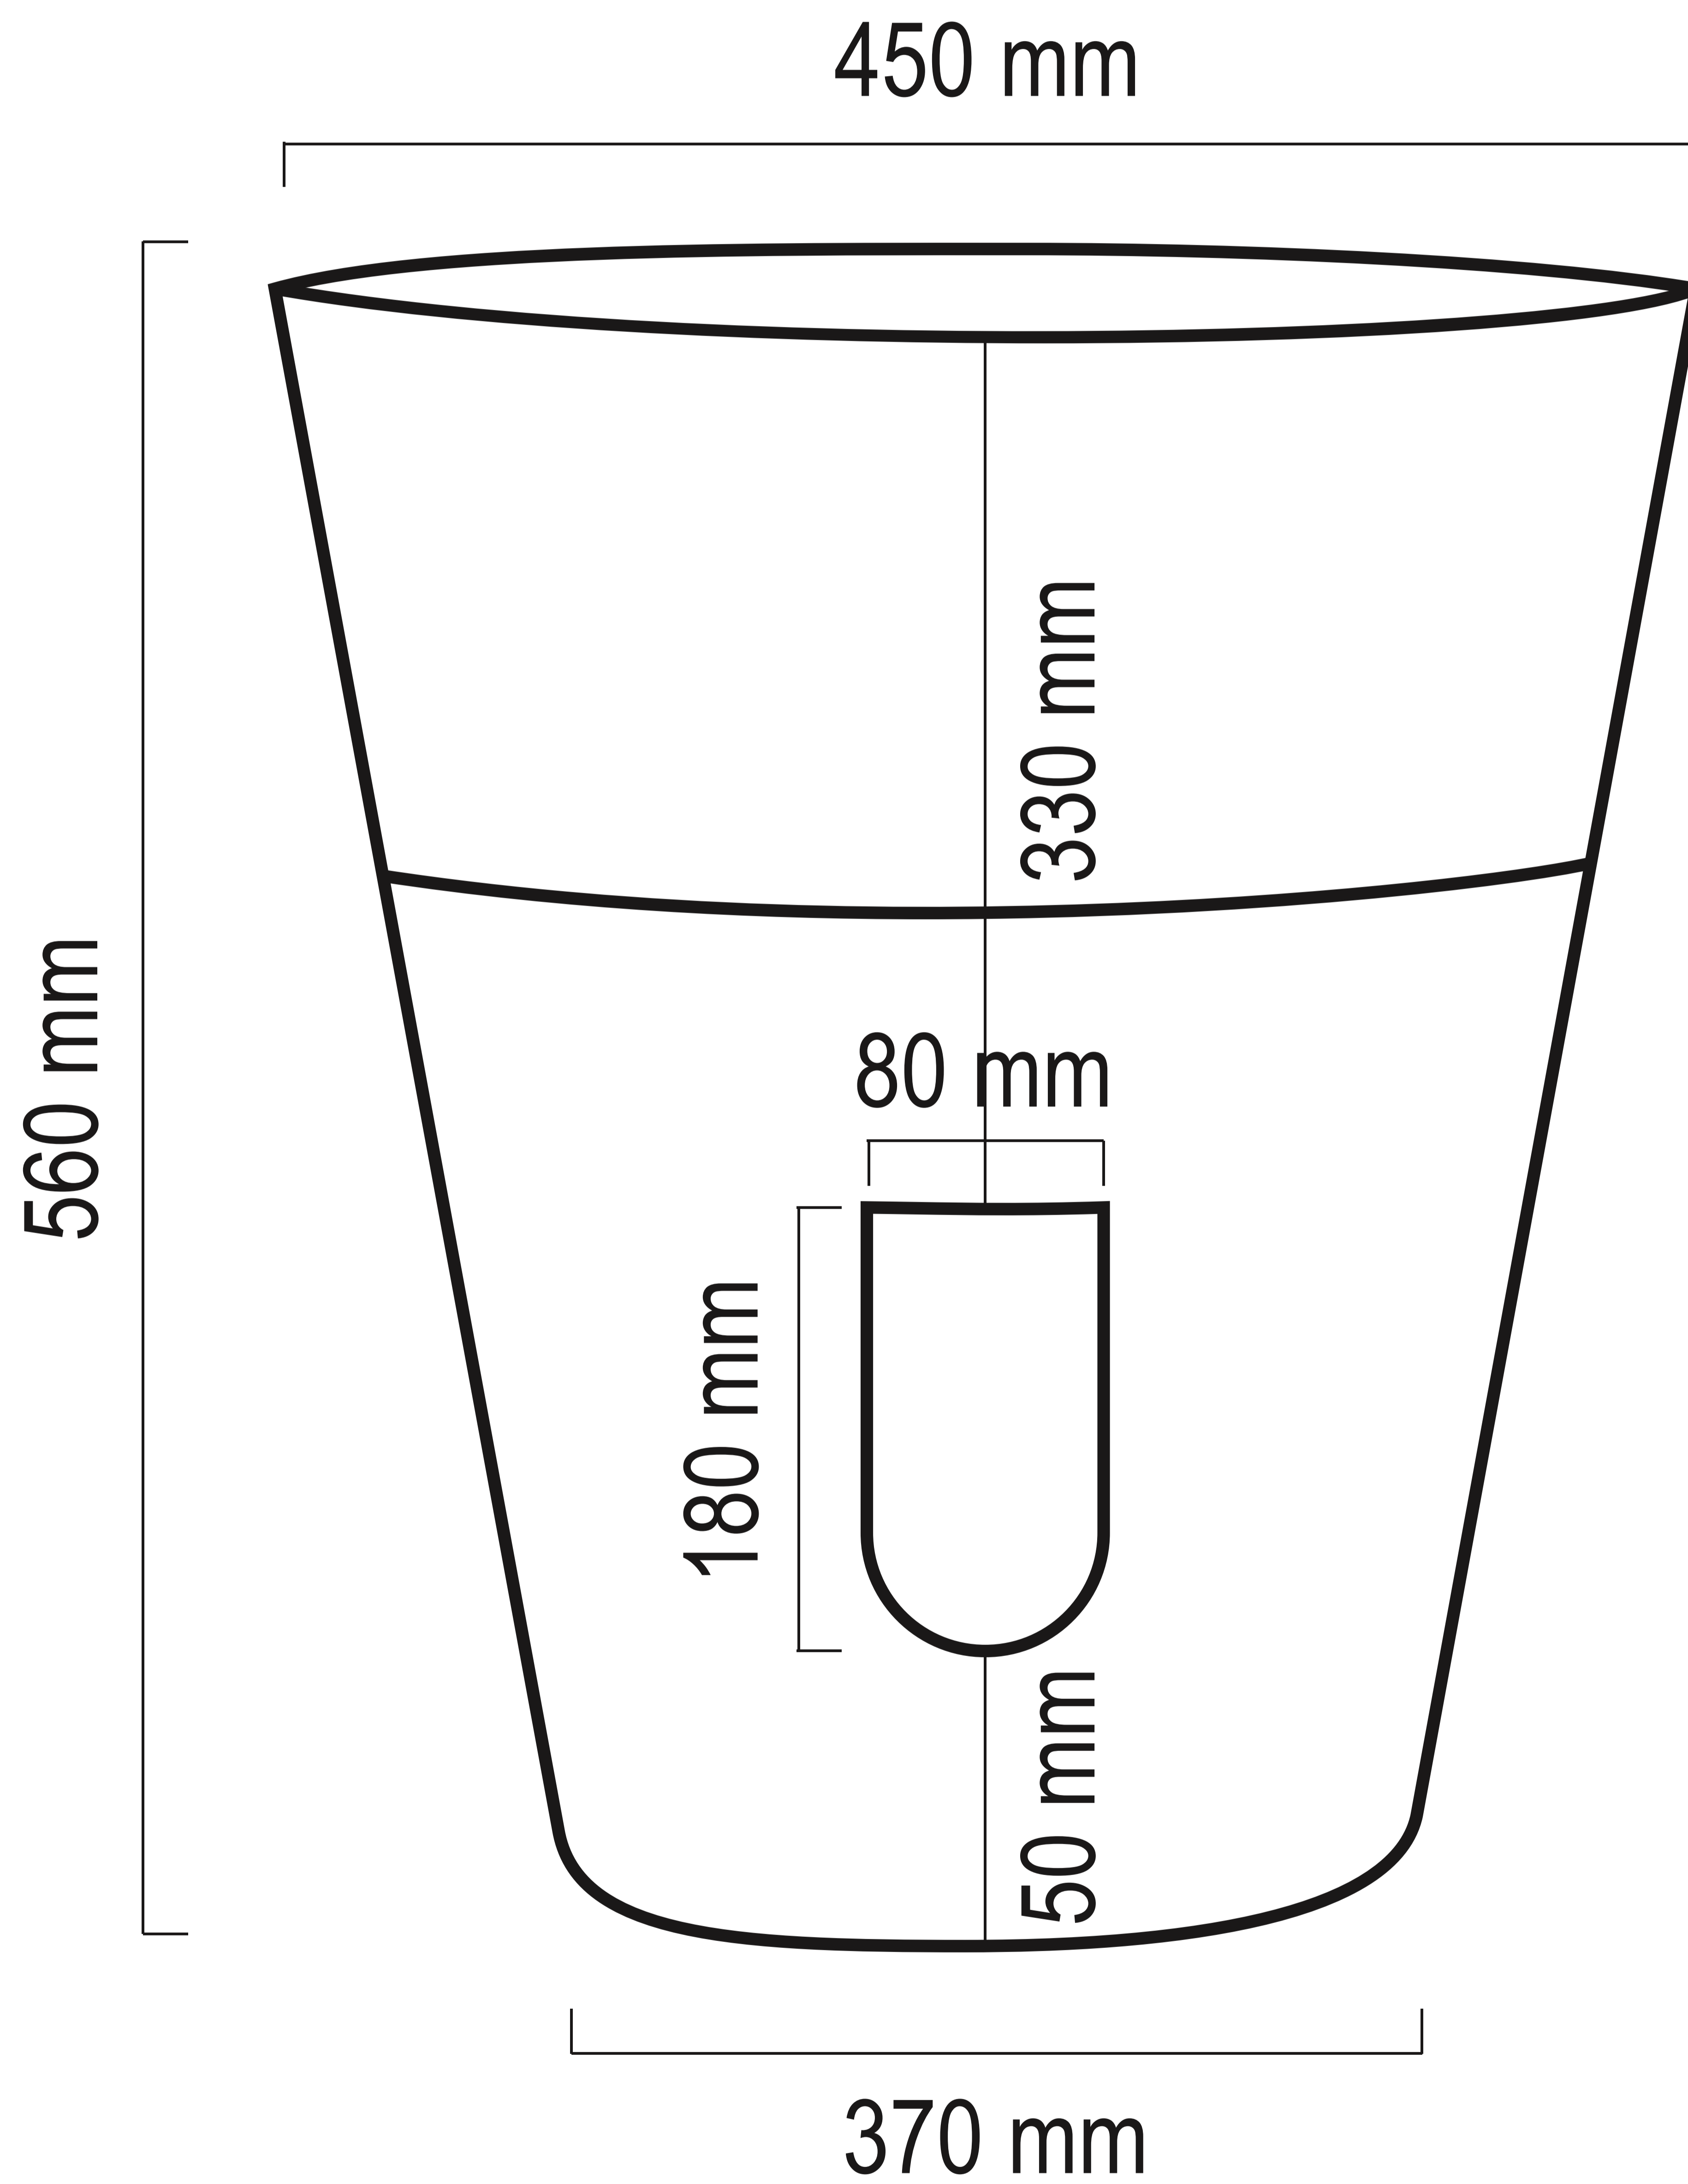

Half Pedestal Basin

Product Code : 9091

Technical Drawing

All dimension are in **mm**