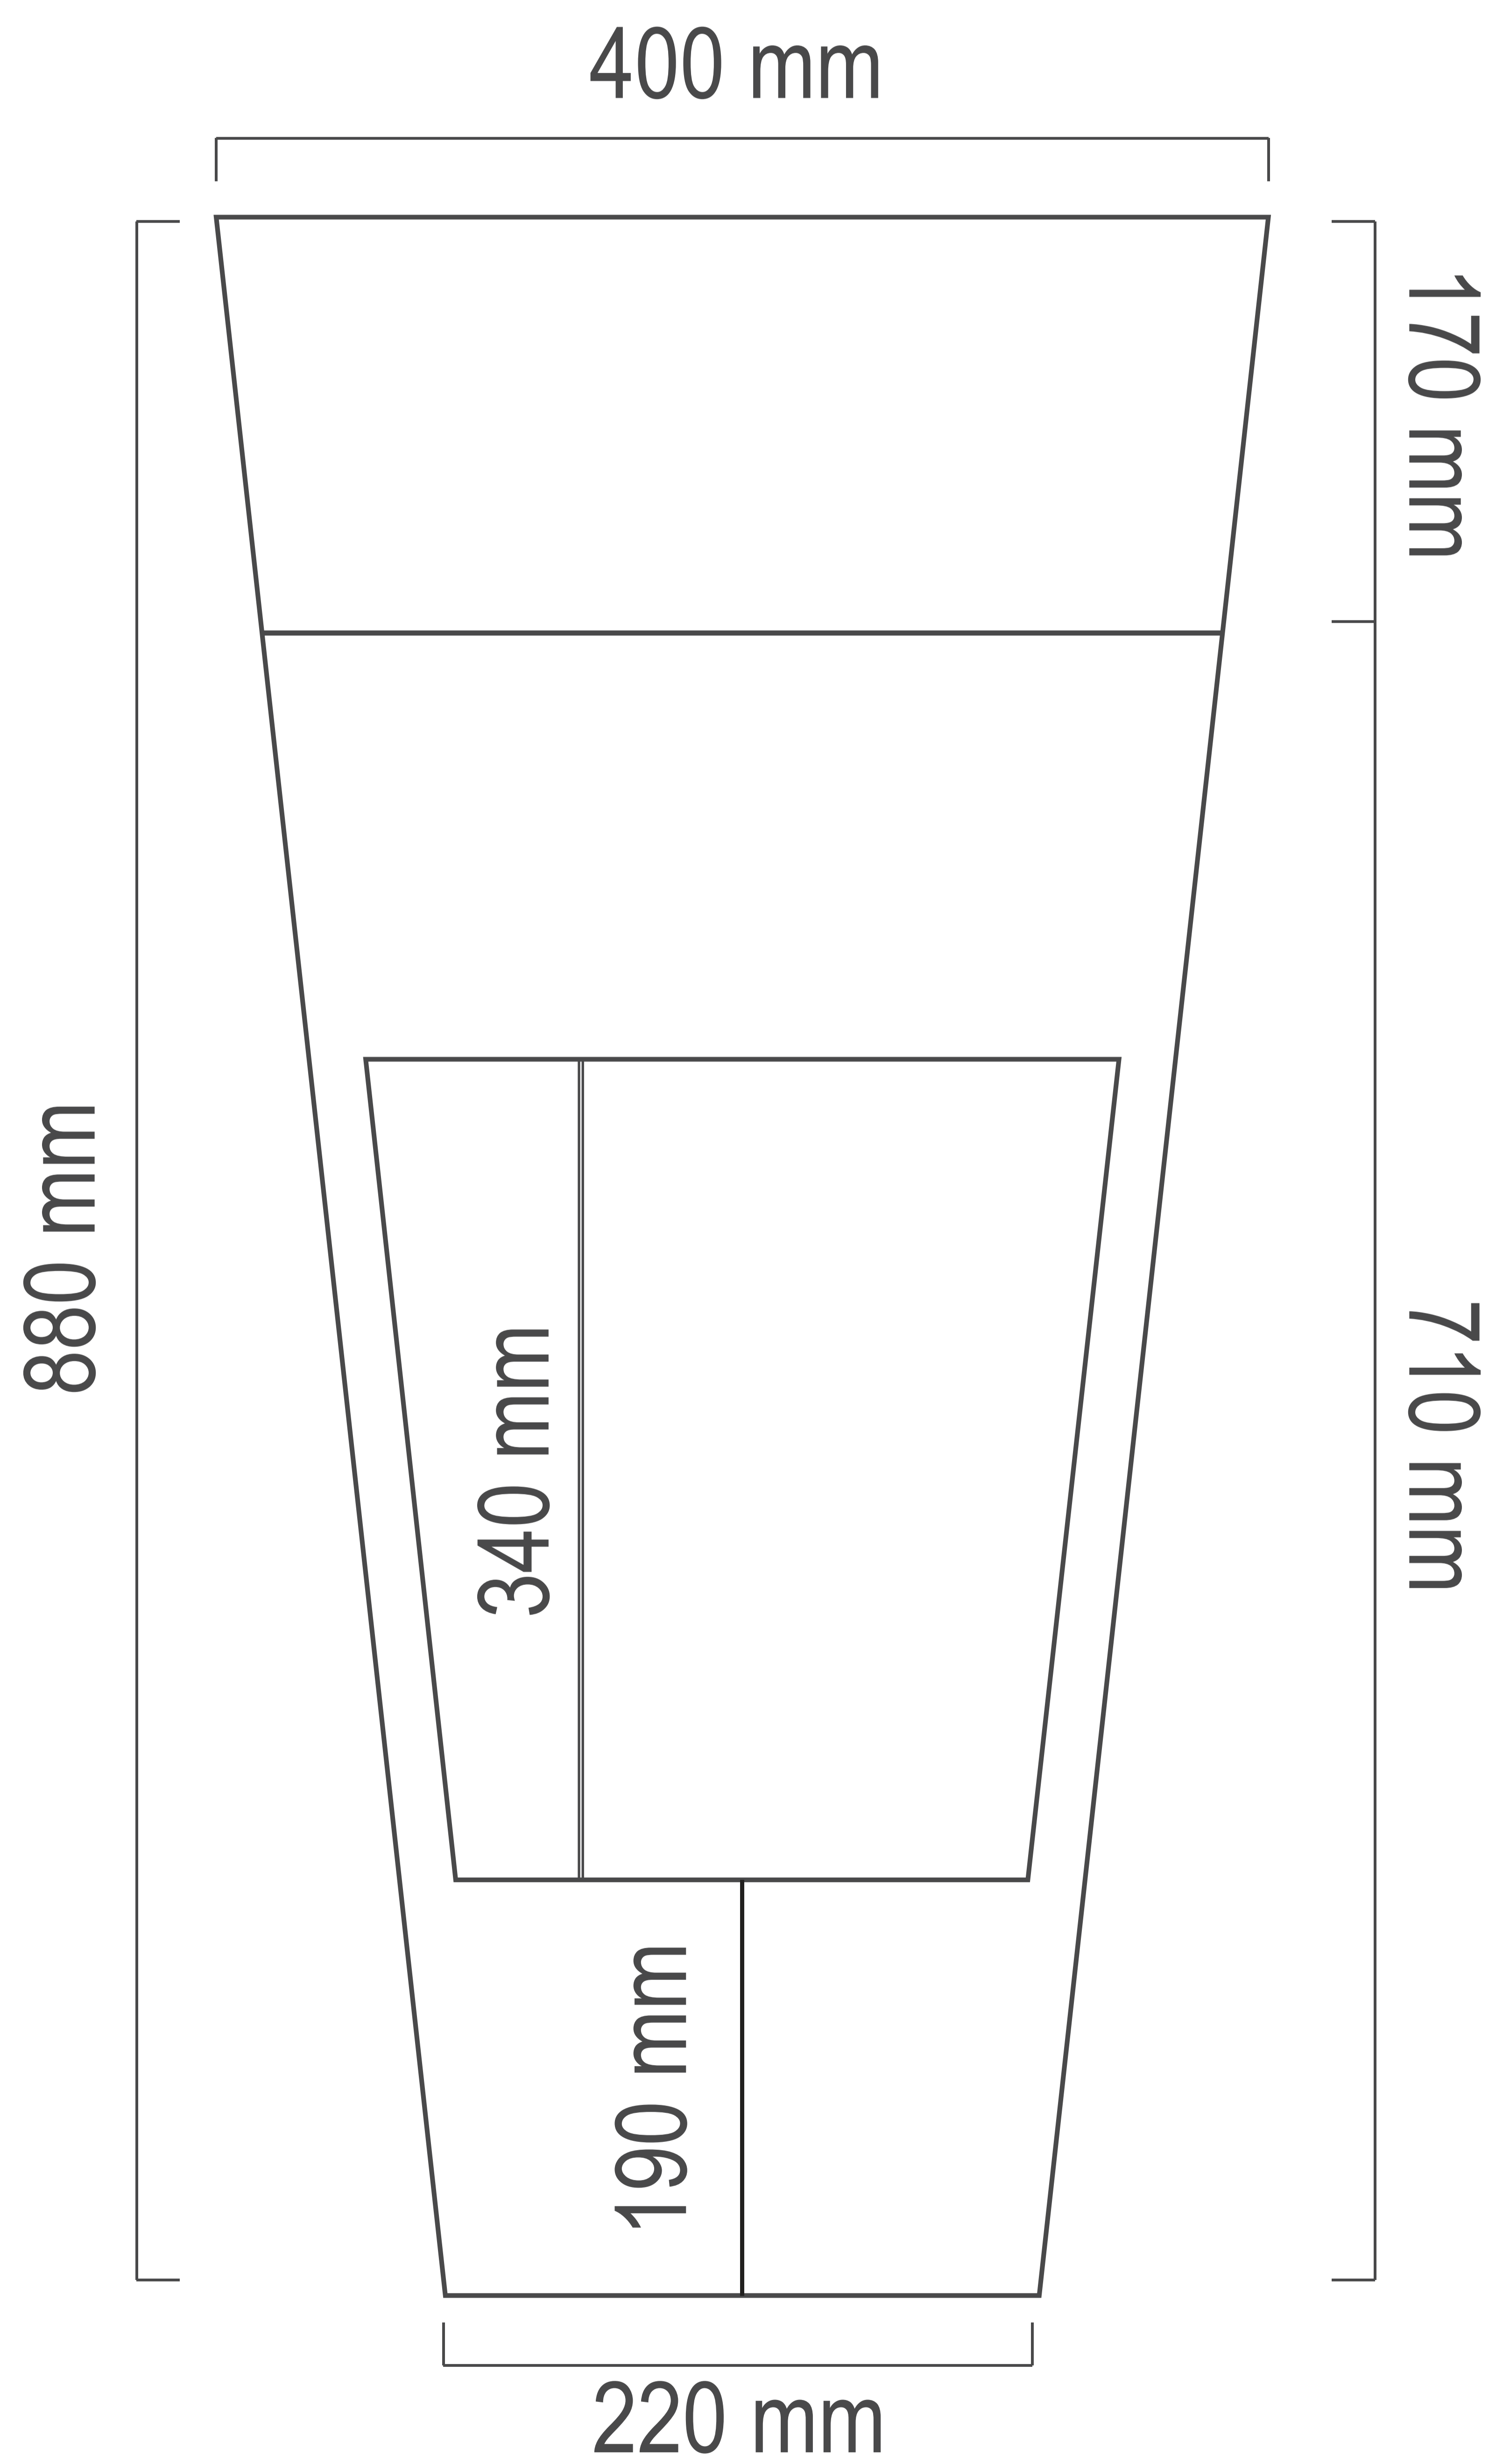

# Onyx Stone Pedestal Wash Basin - Centaur

Product Code : 9025

Technical Drawing

All dimension are in **mm**