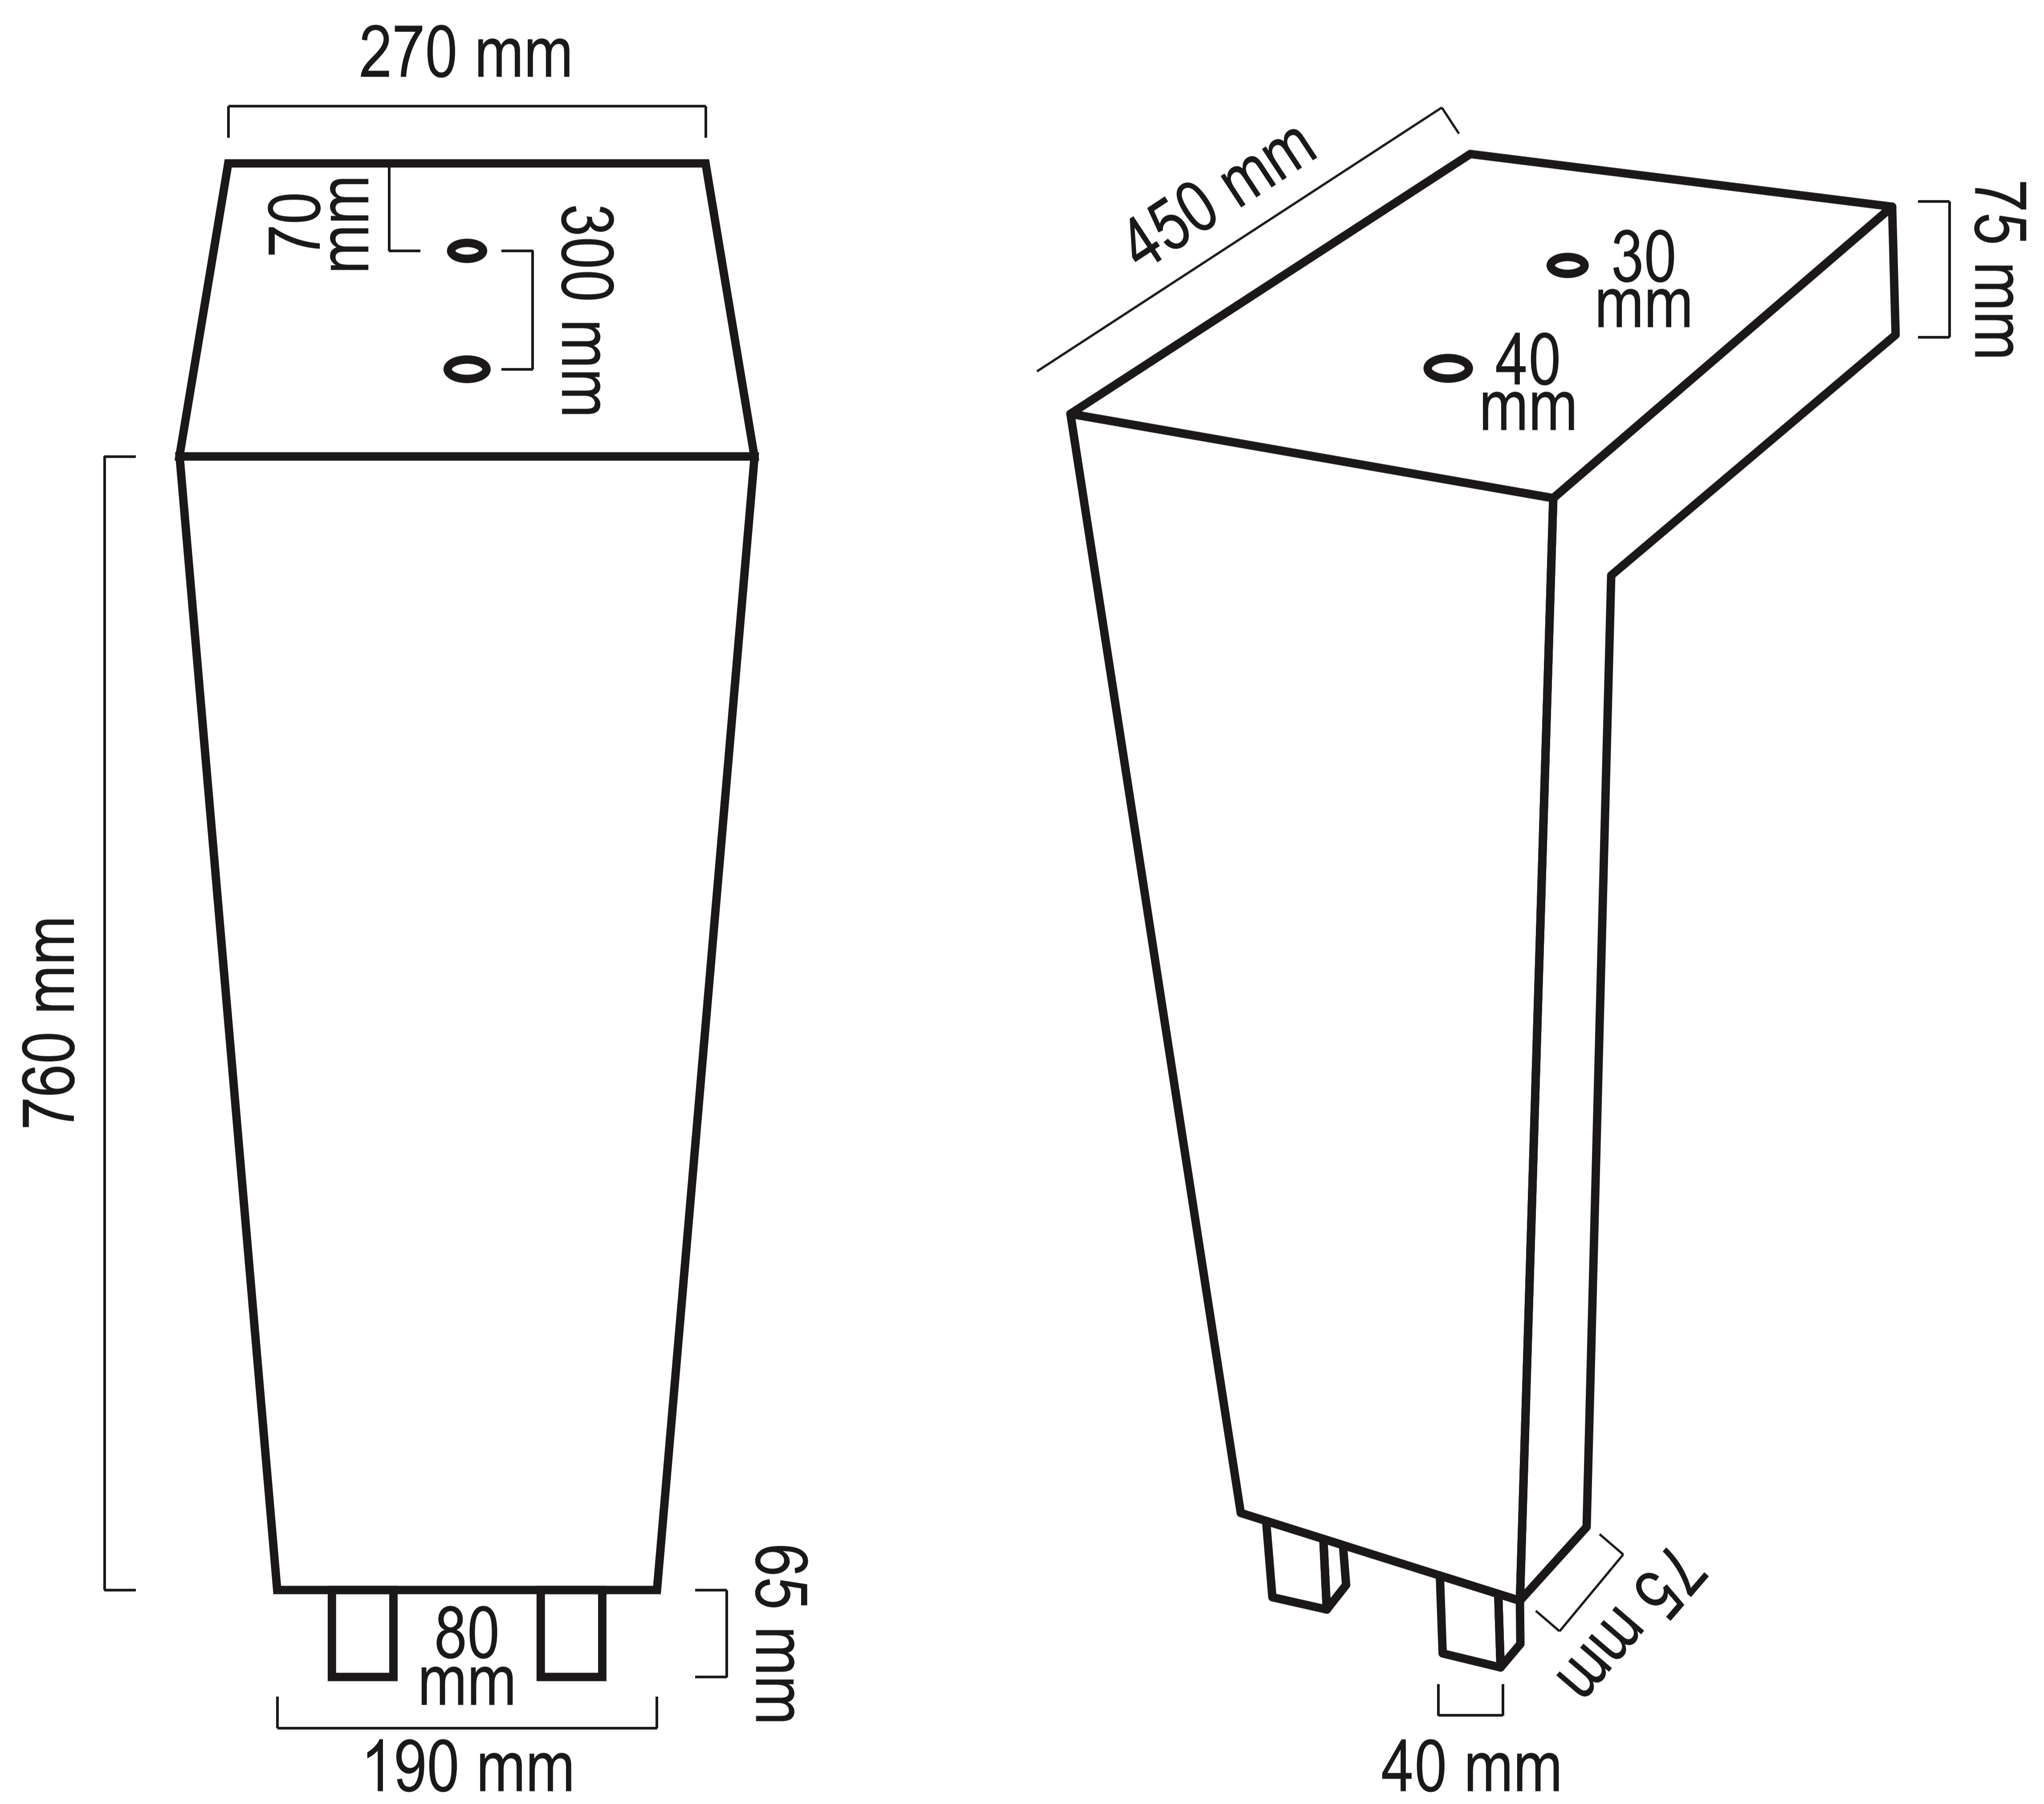

Pedestal Stand

Product Code : 9024

Technical Drawing

All dimension are in **mm**