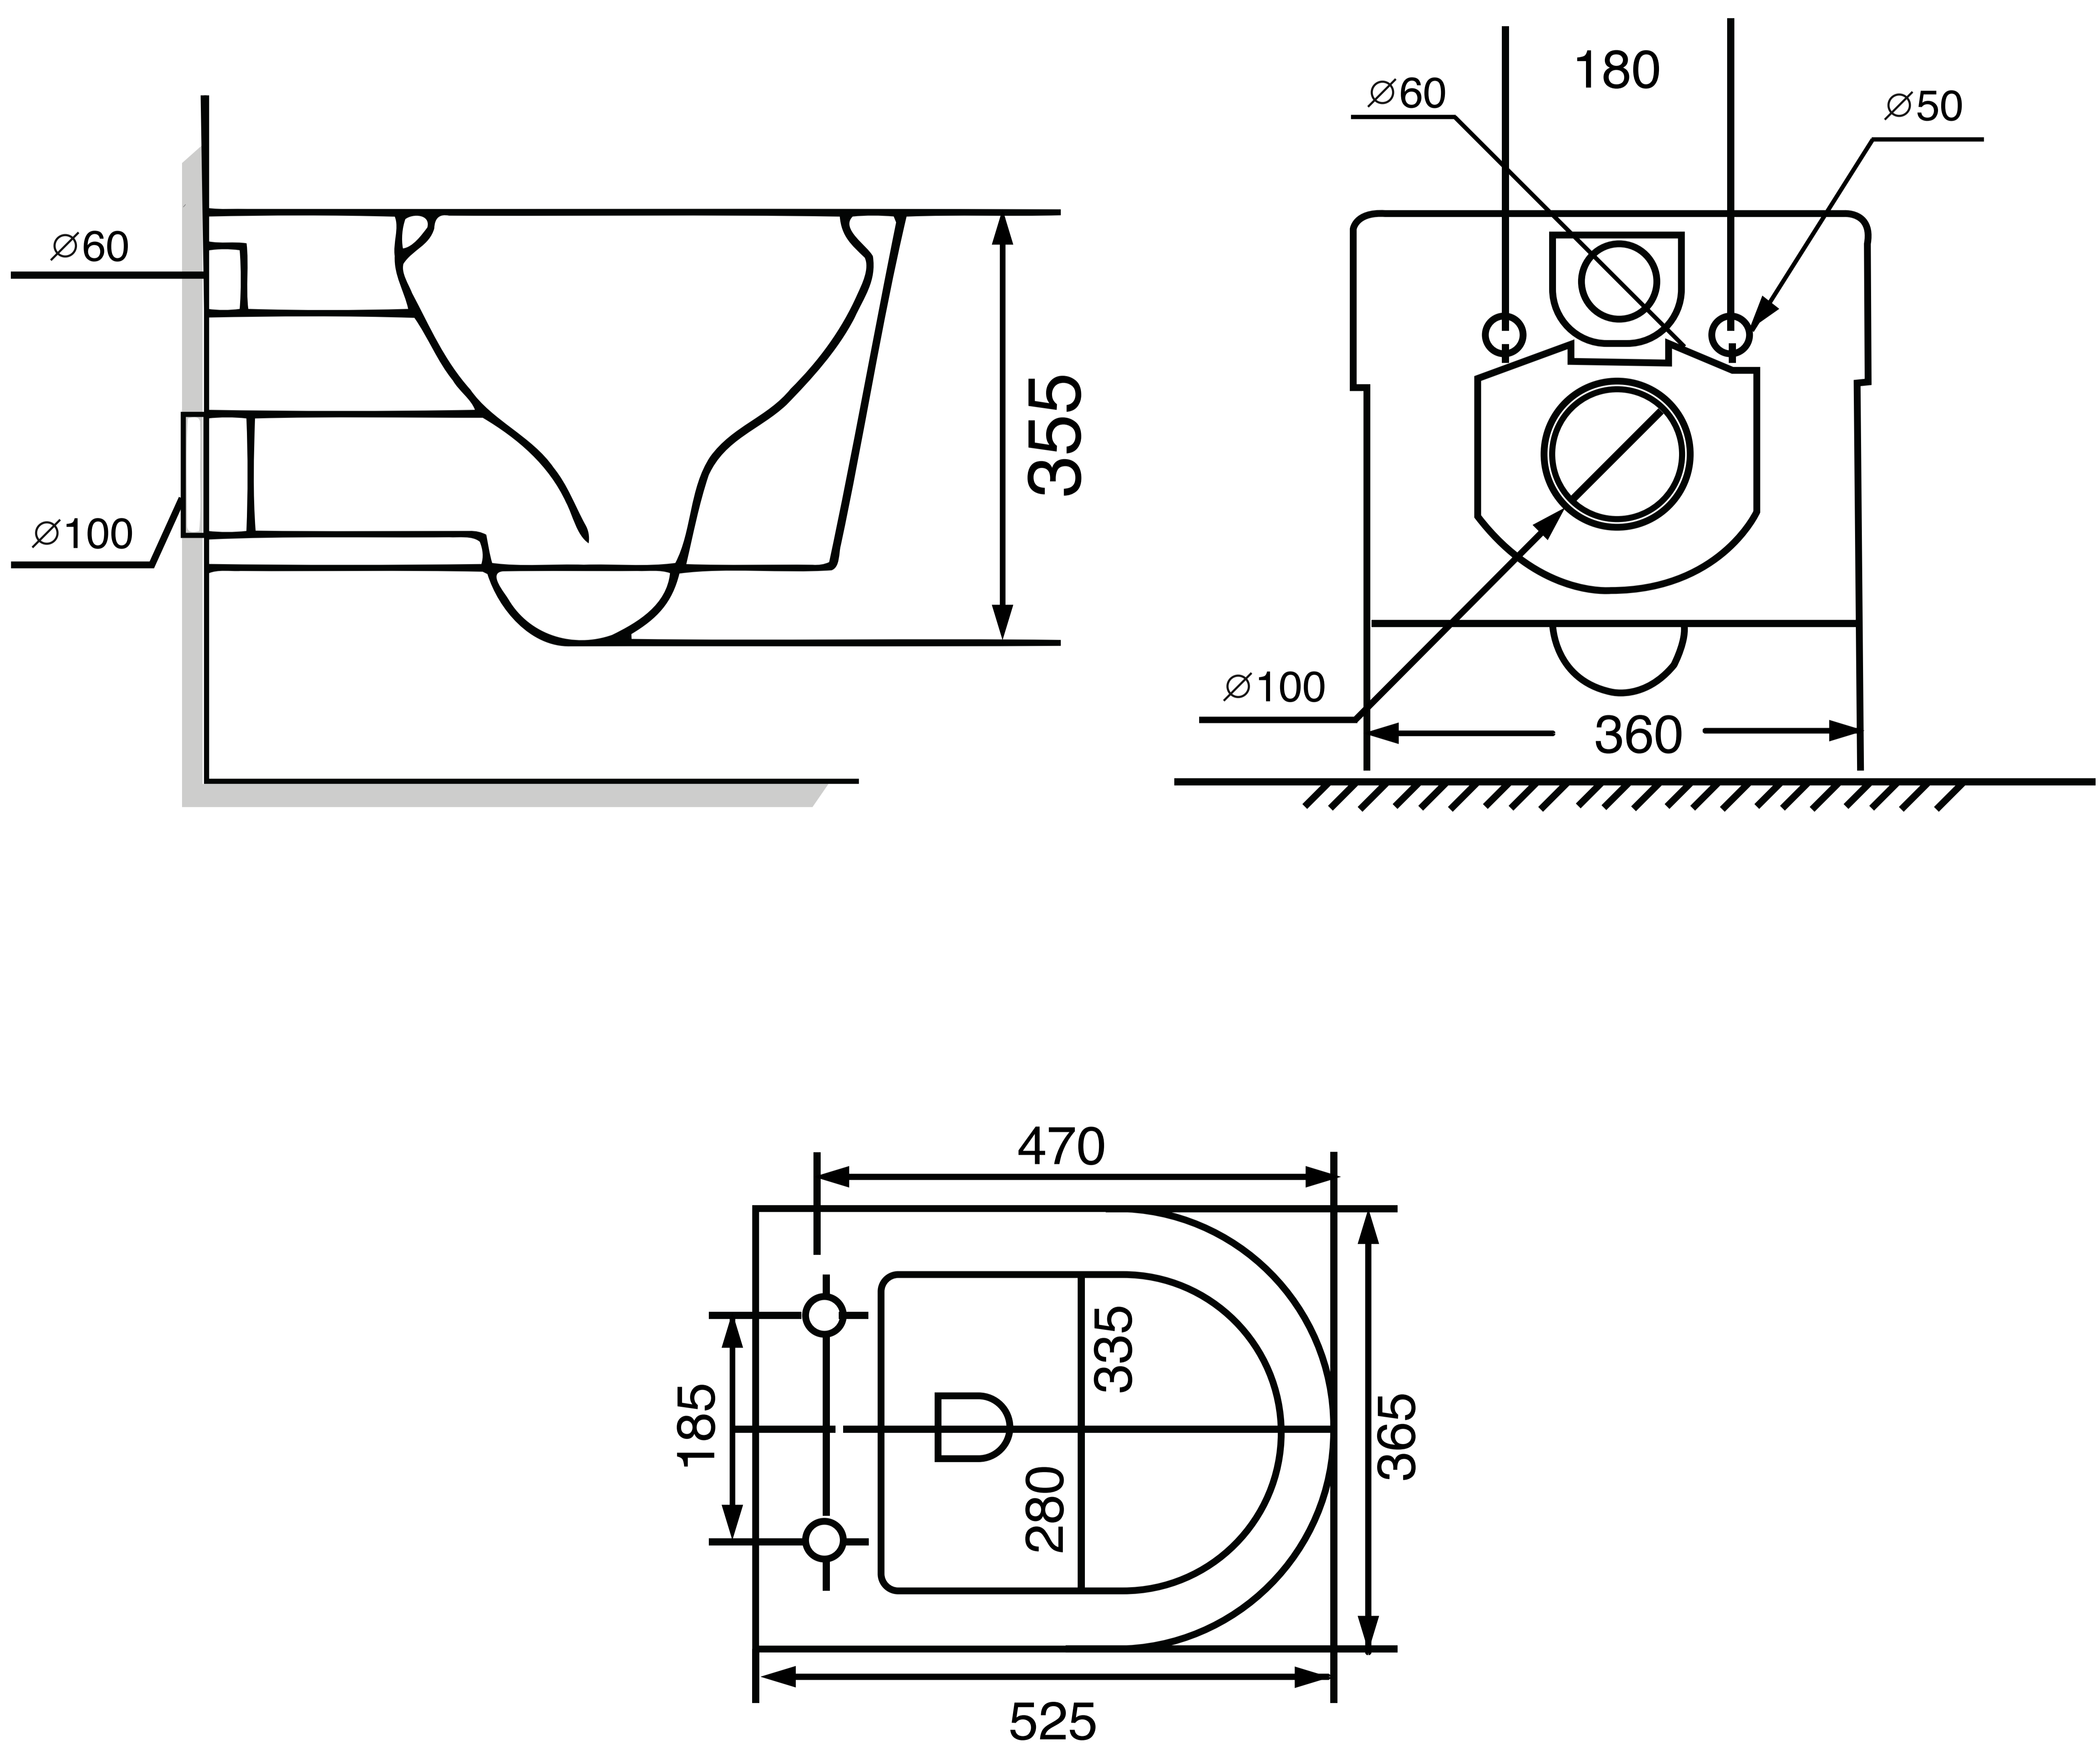

Wall Mounted Water Closet (WC)

Product Code : **1830**

Technical Drawing

All dimension are in **mm**