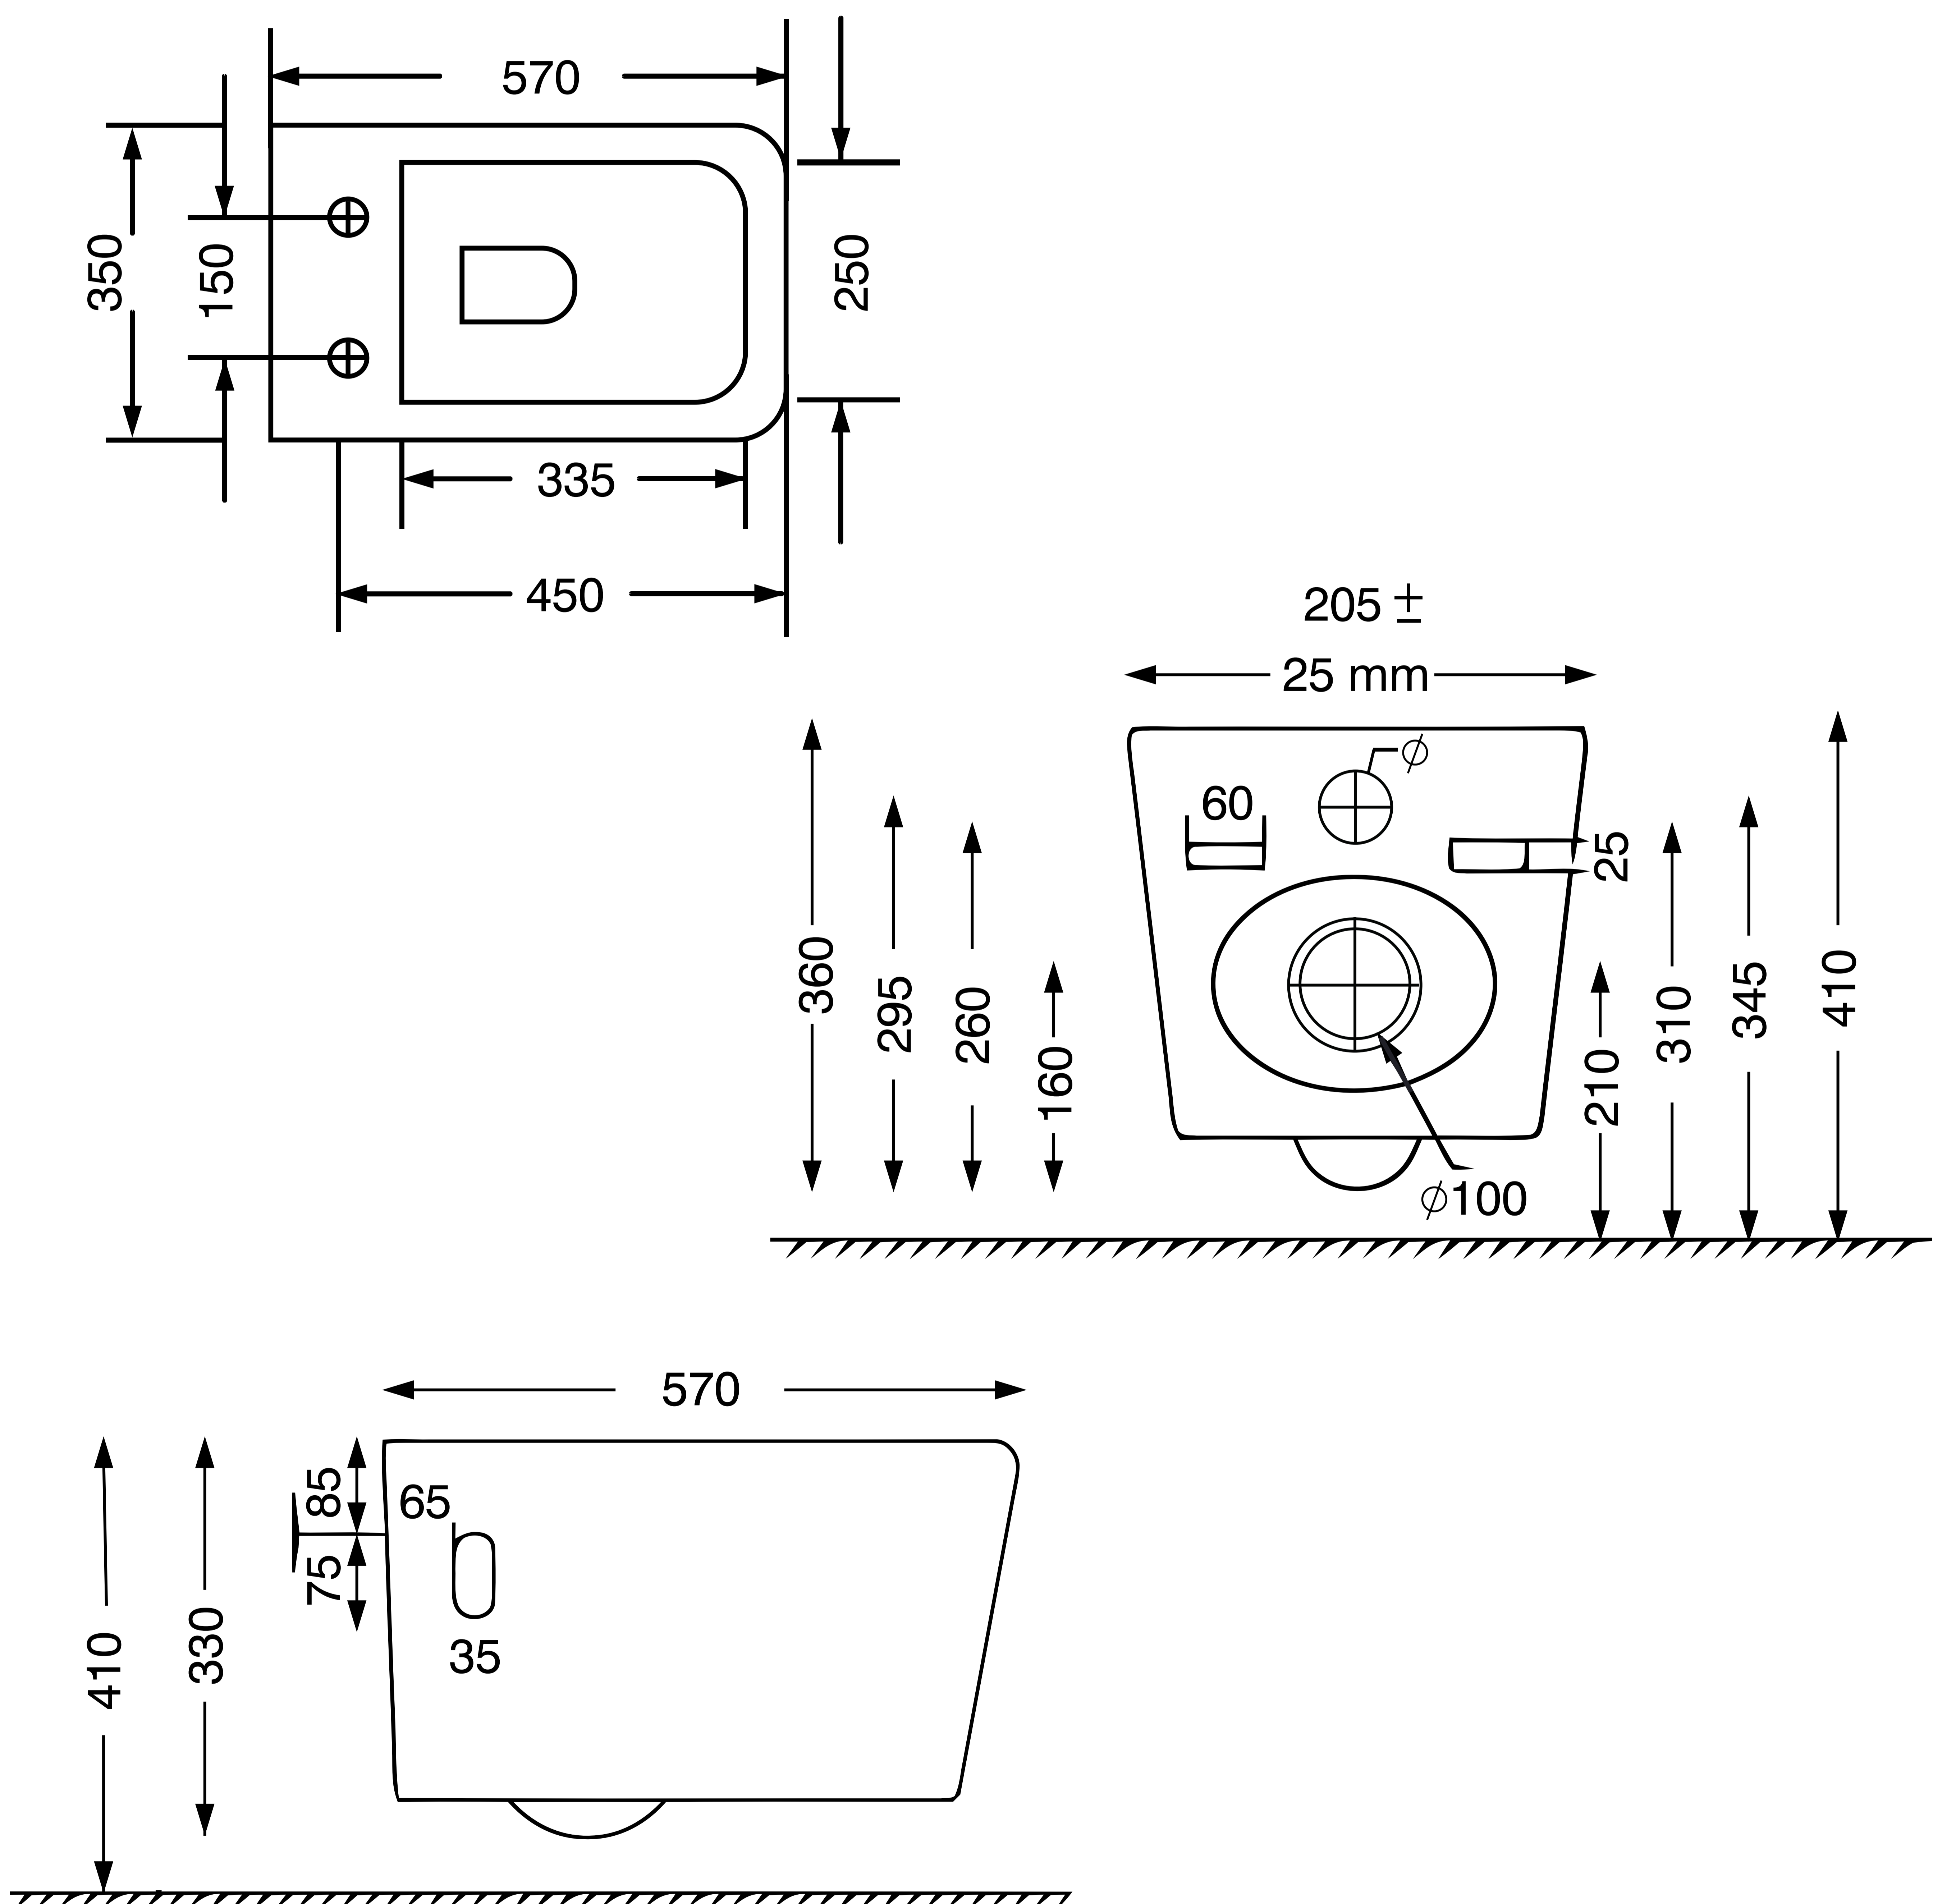

# WC With Slim UF Seat Cover

Product Code : 1816

## Technical Drawing

All dimension are in mm