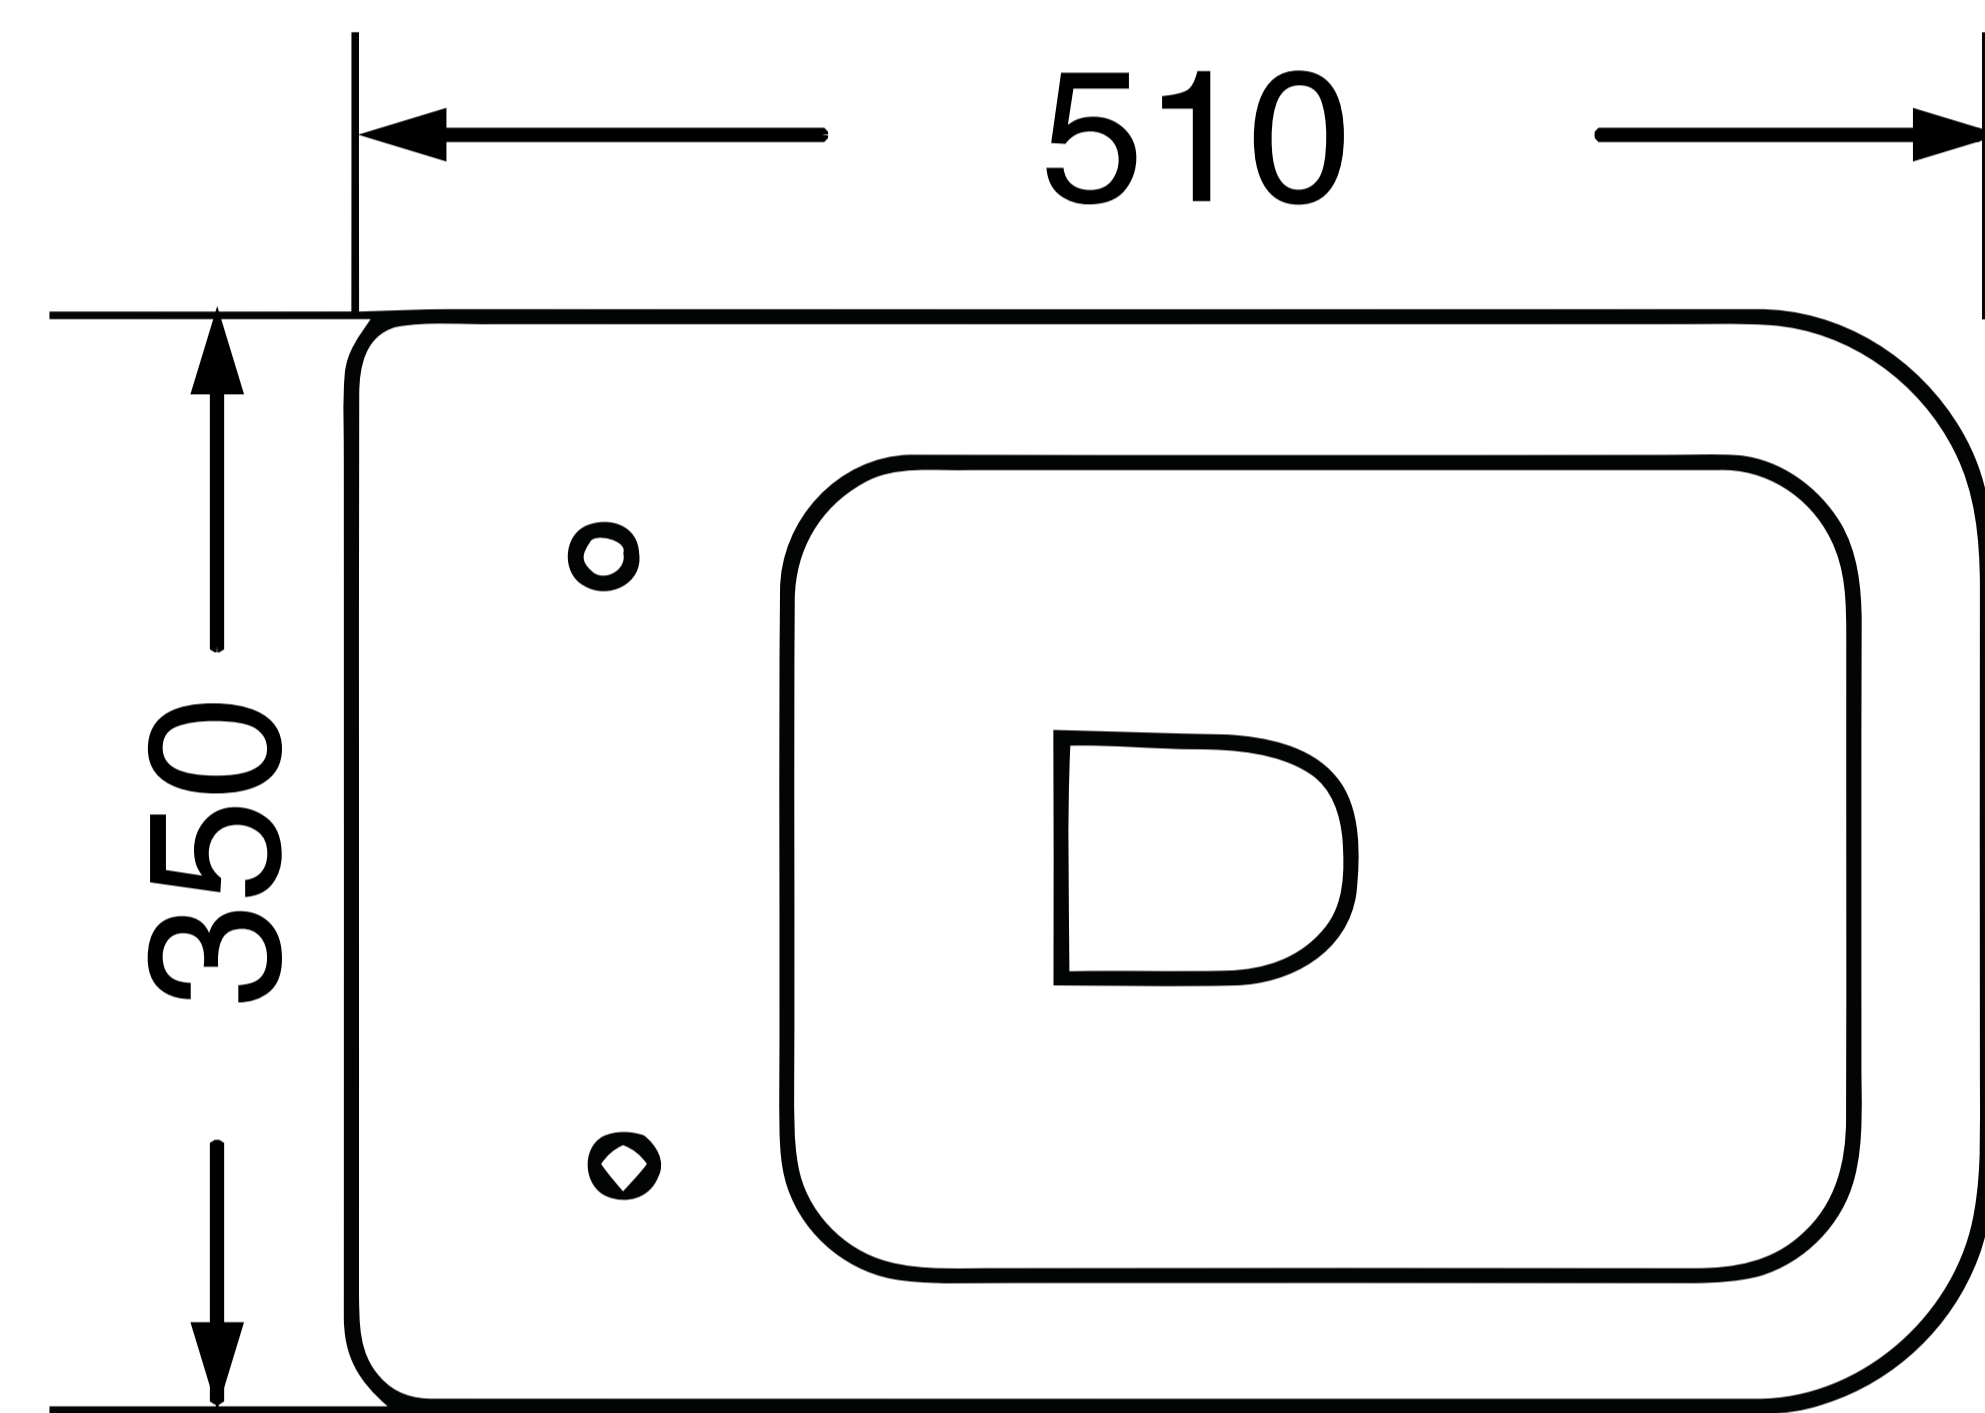

# Wall Mounted Water Closet (WC)

Product Code : 1827

## Technical Drawing

All dimension are in **mm**