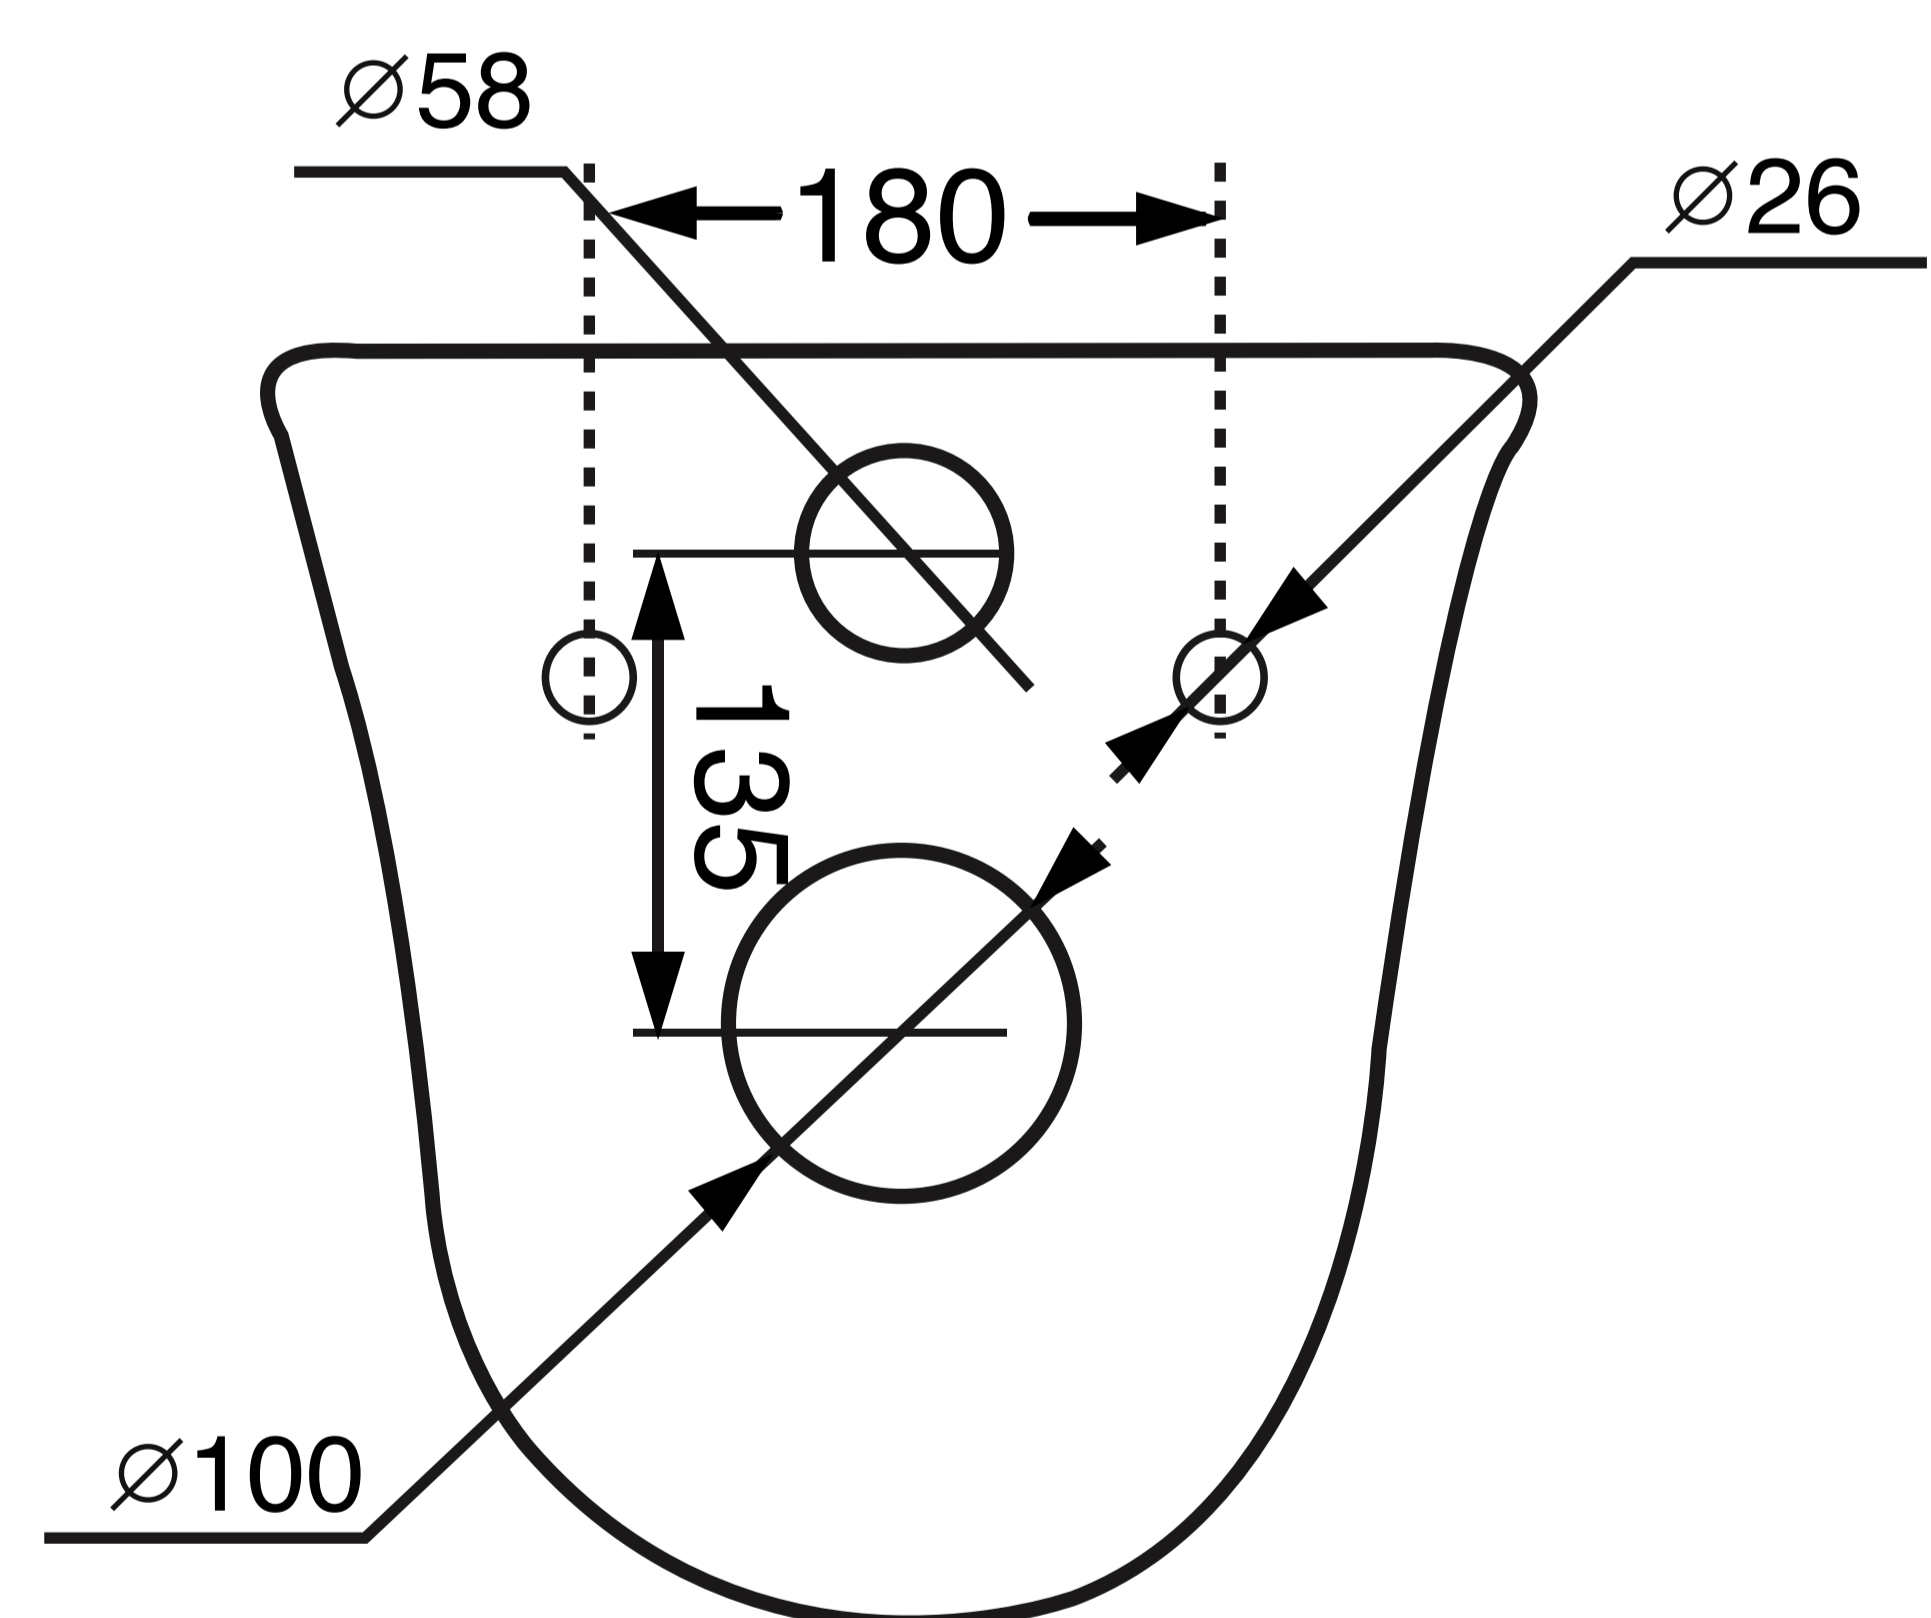

# Wall Mounted Water Closet (WC)

Product Code : 1827

## Technical Drawing

All dimension are in **mm**