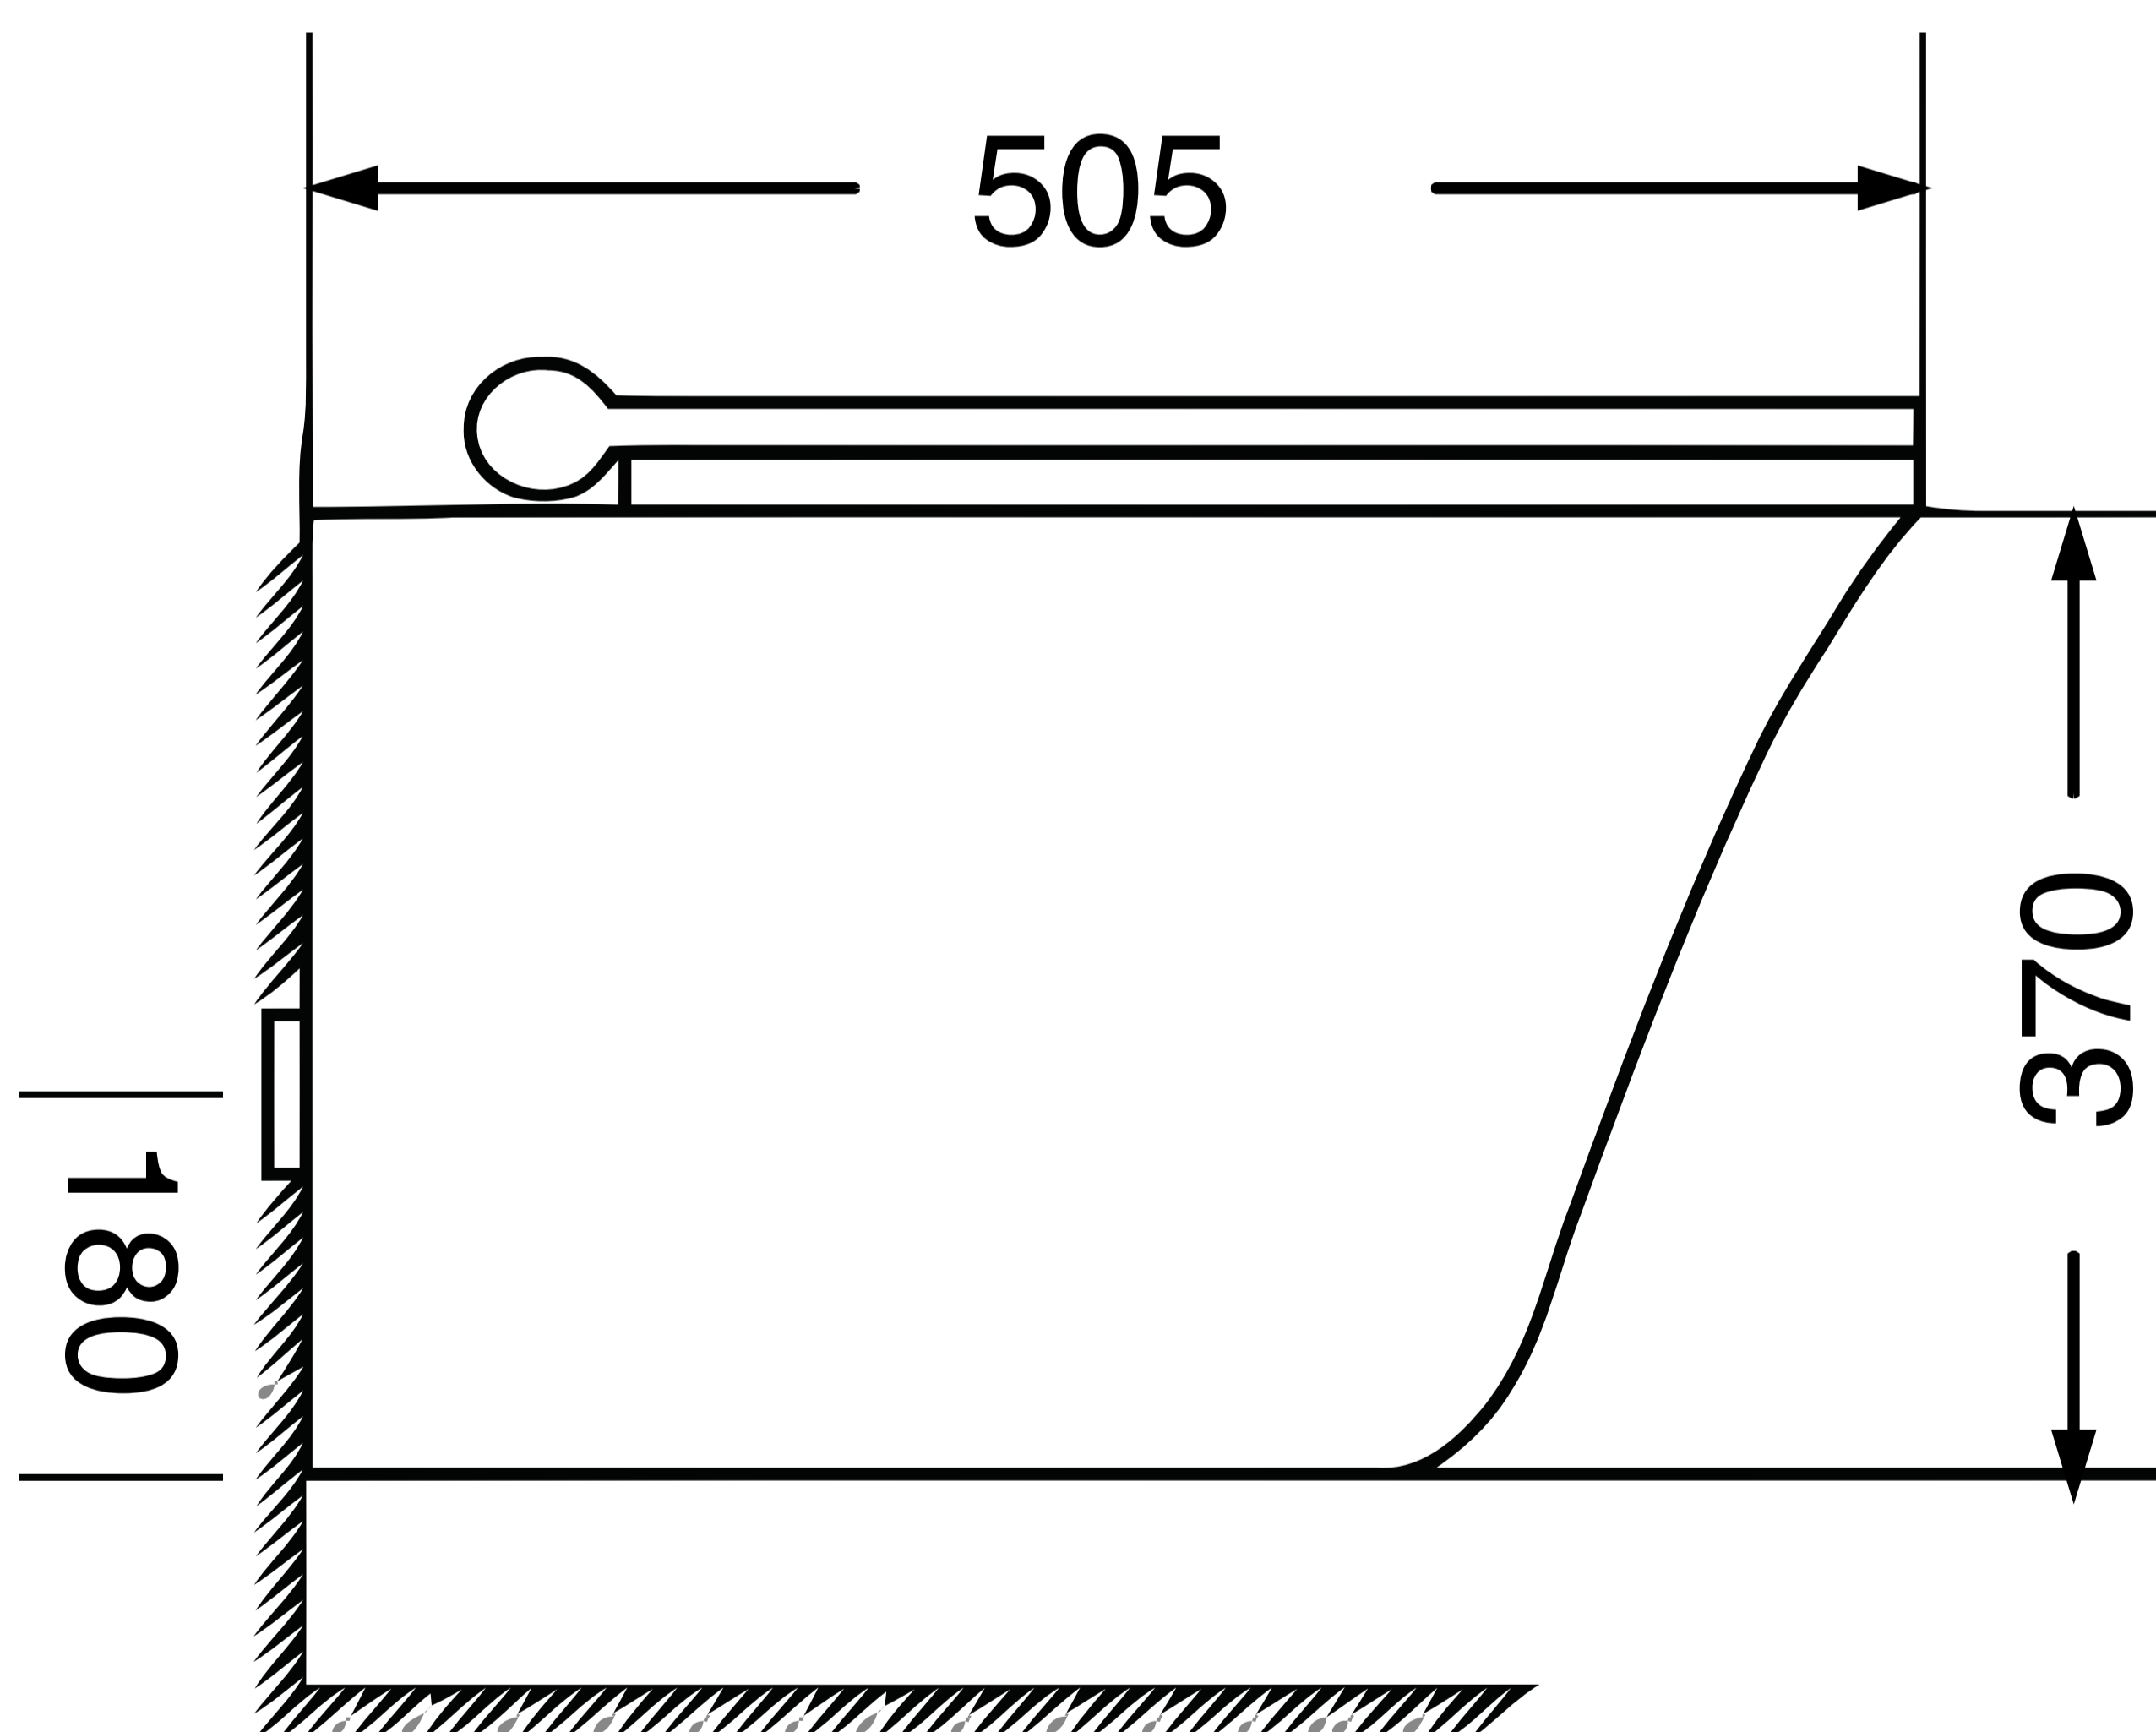

# Wall Mounted Water Closet (WC)

Product Code : 1827

## Technical Drawing

All dimension are in **mm**