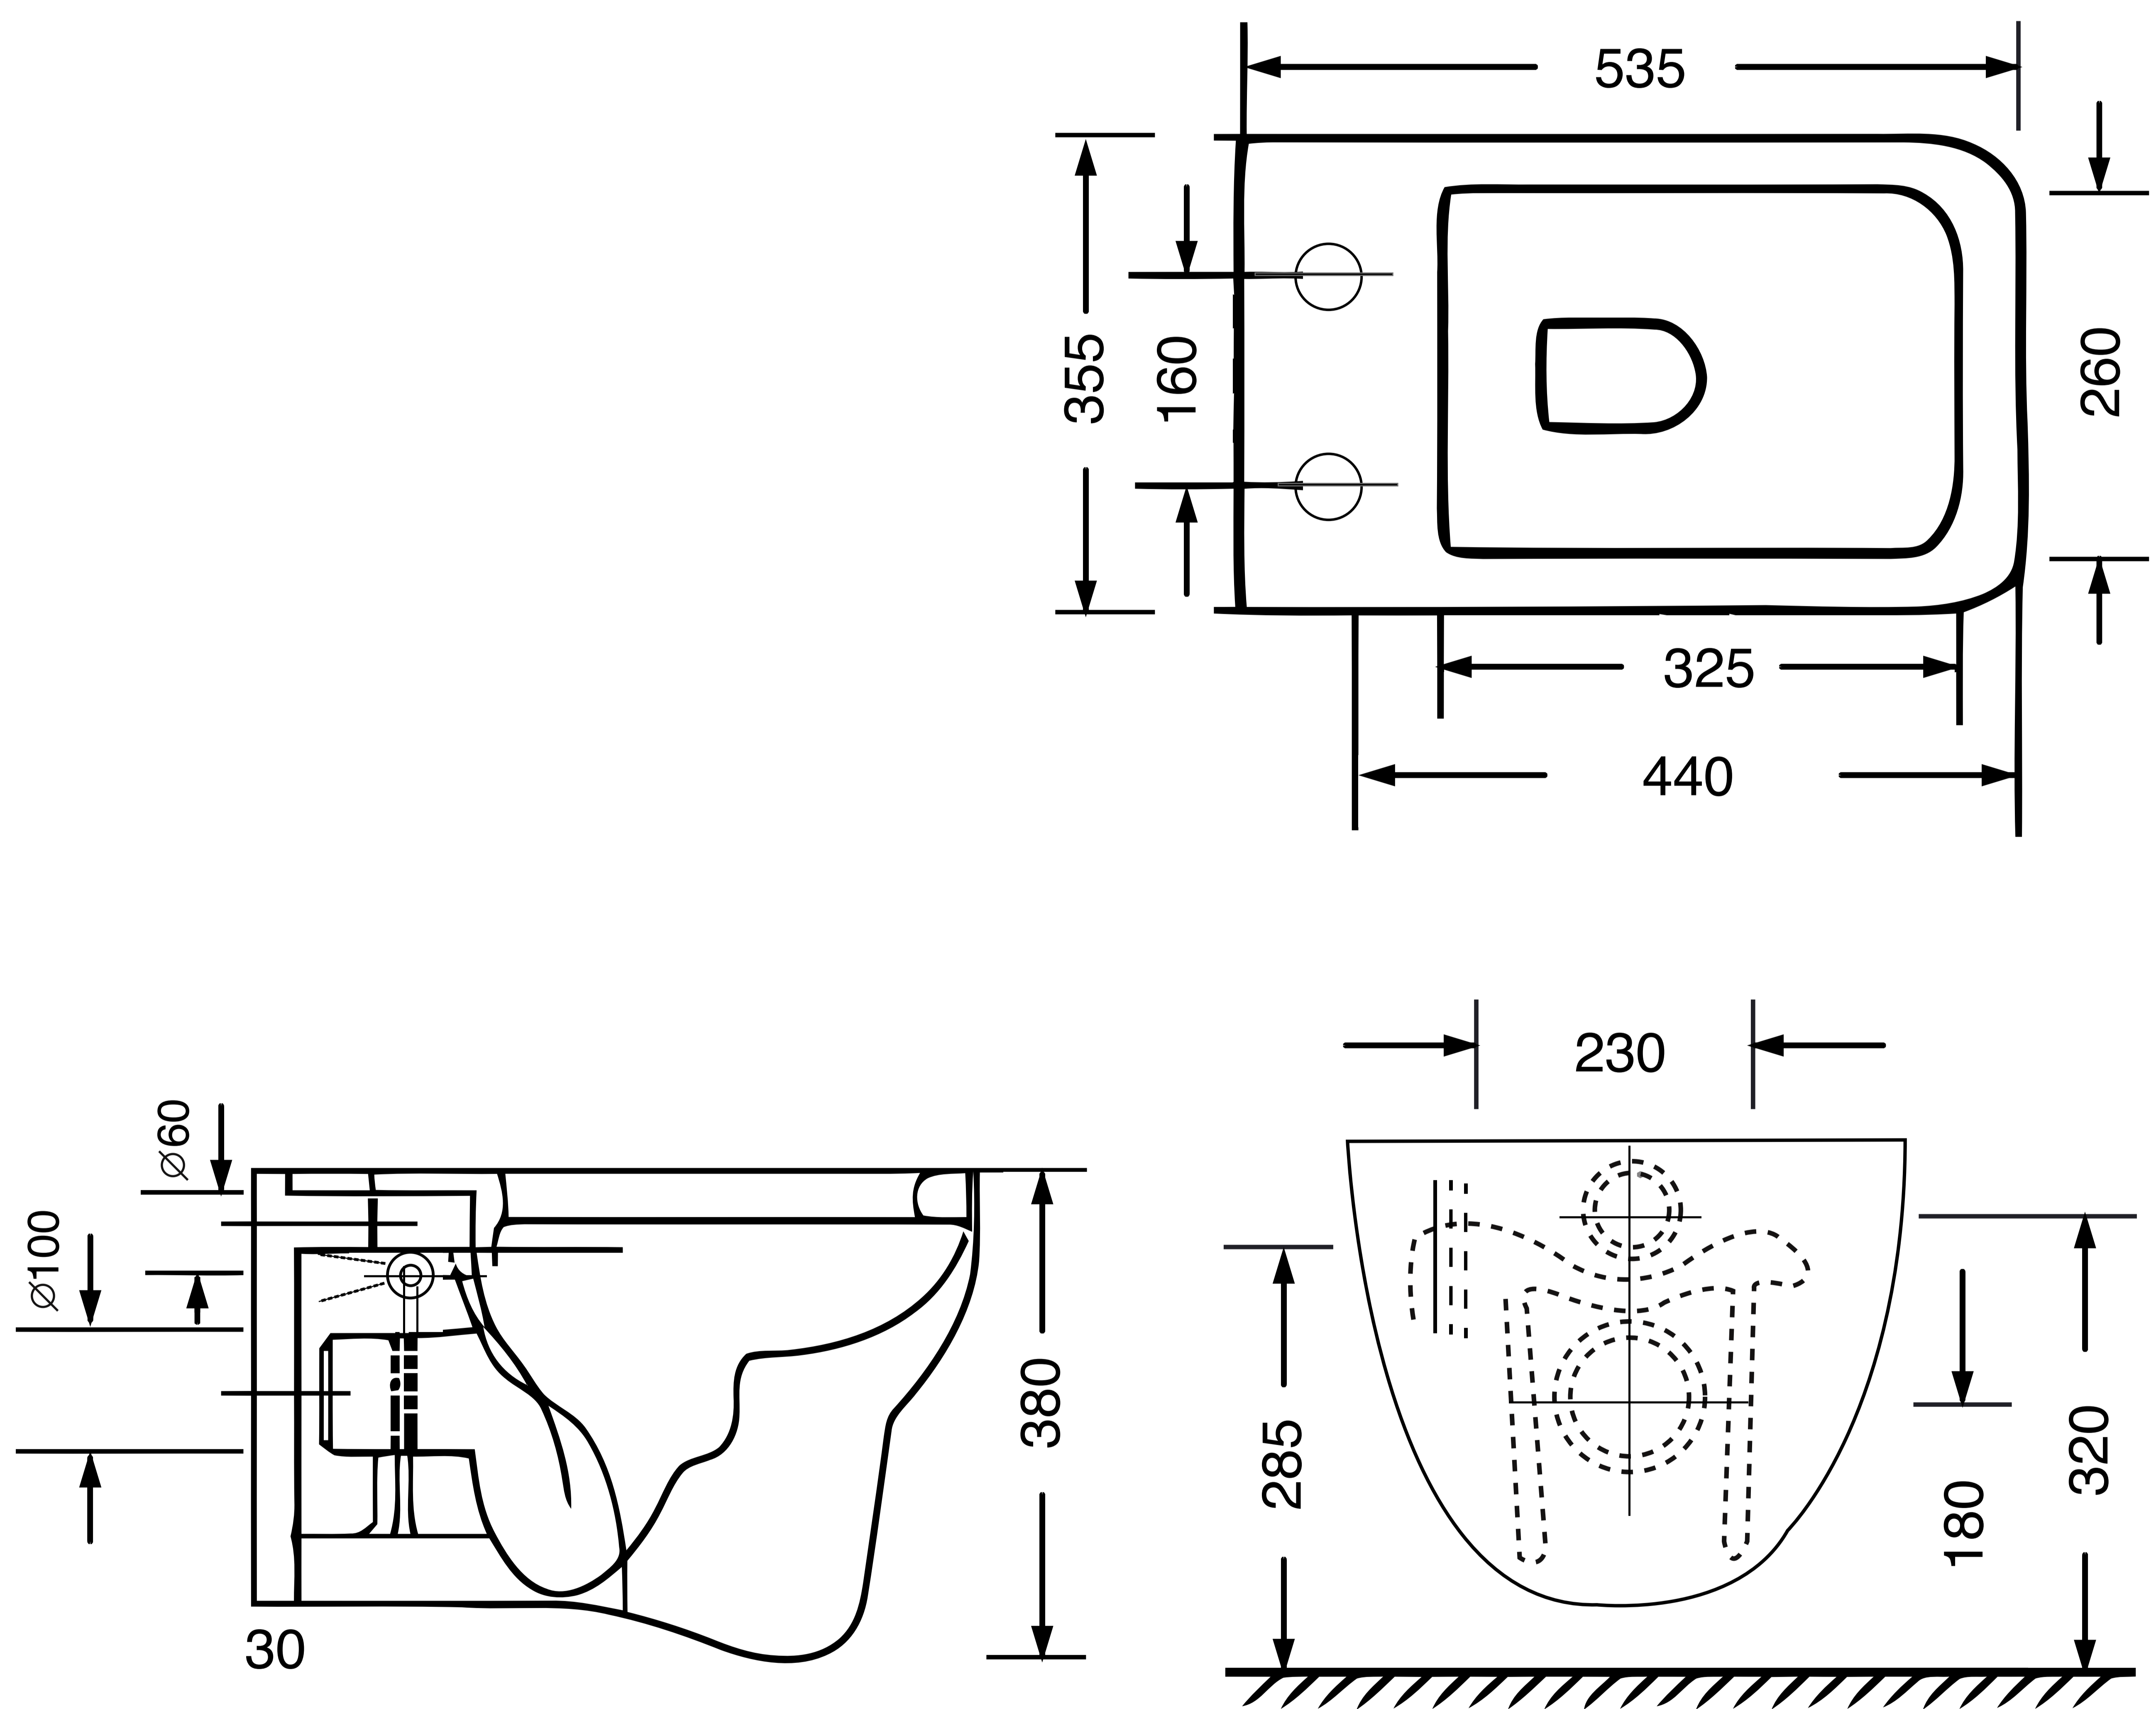

Wall Mounted Water Closet (WC)

Product Code : **1538**

Technical Drawing

All dimension are in **mm**