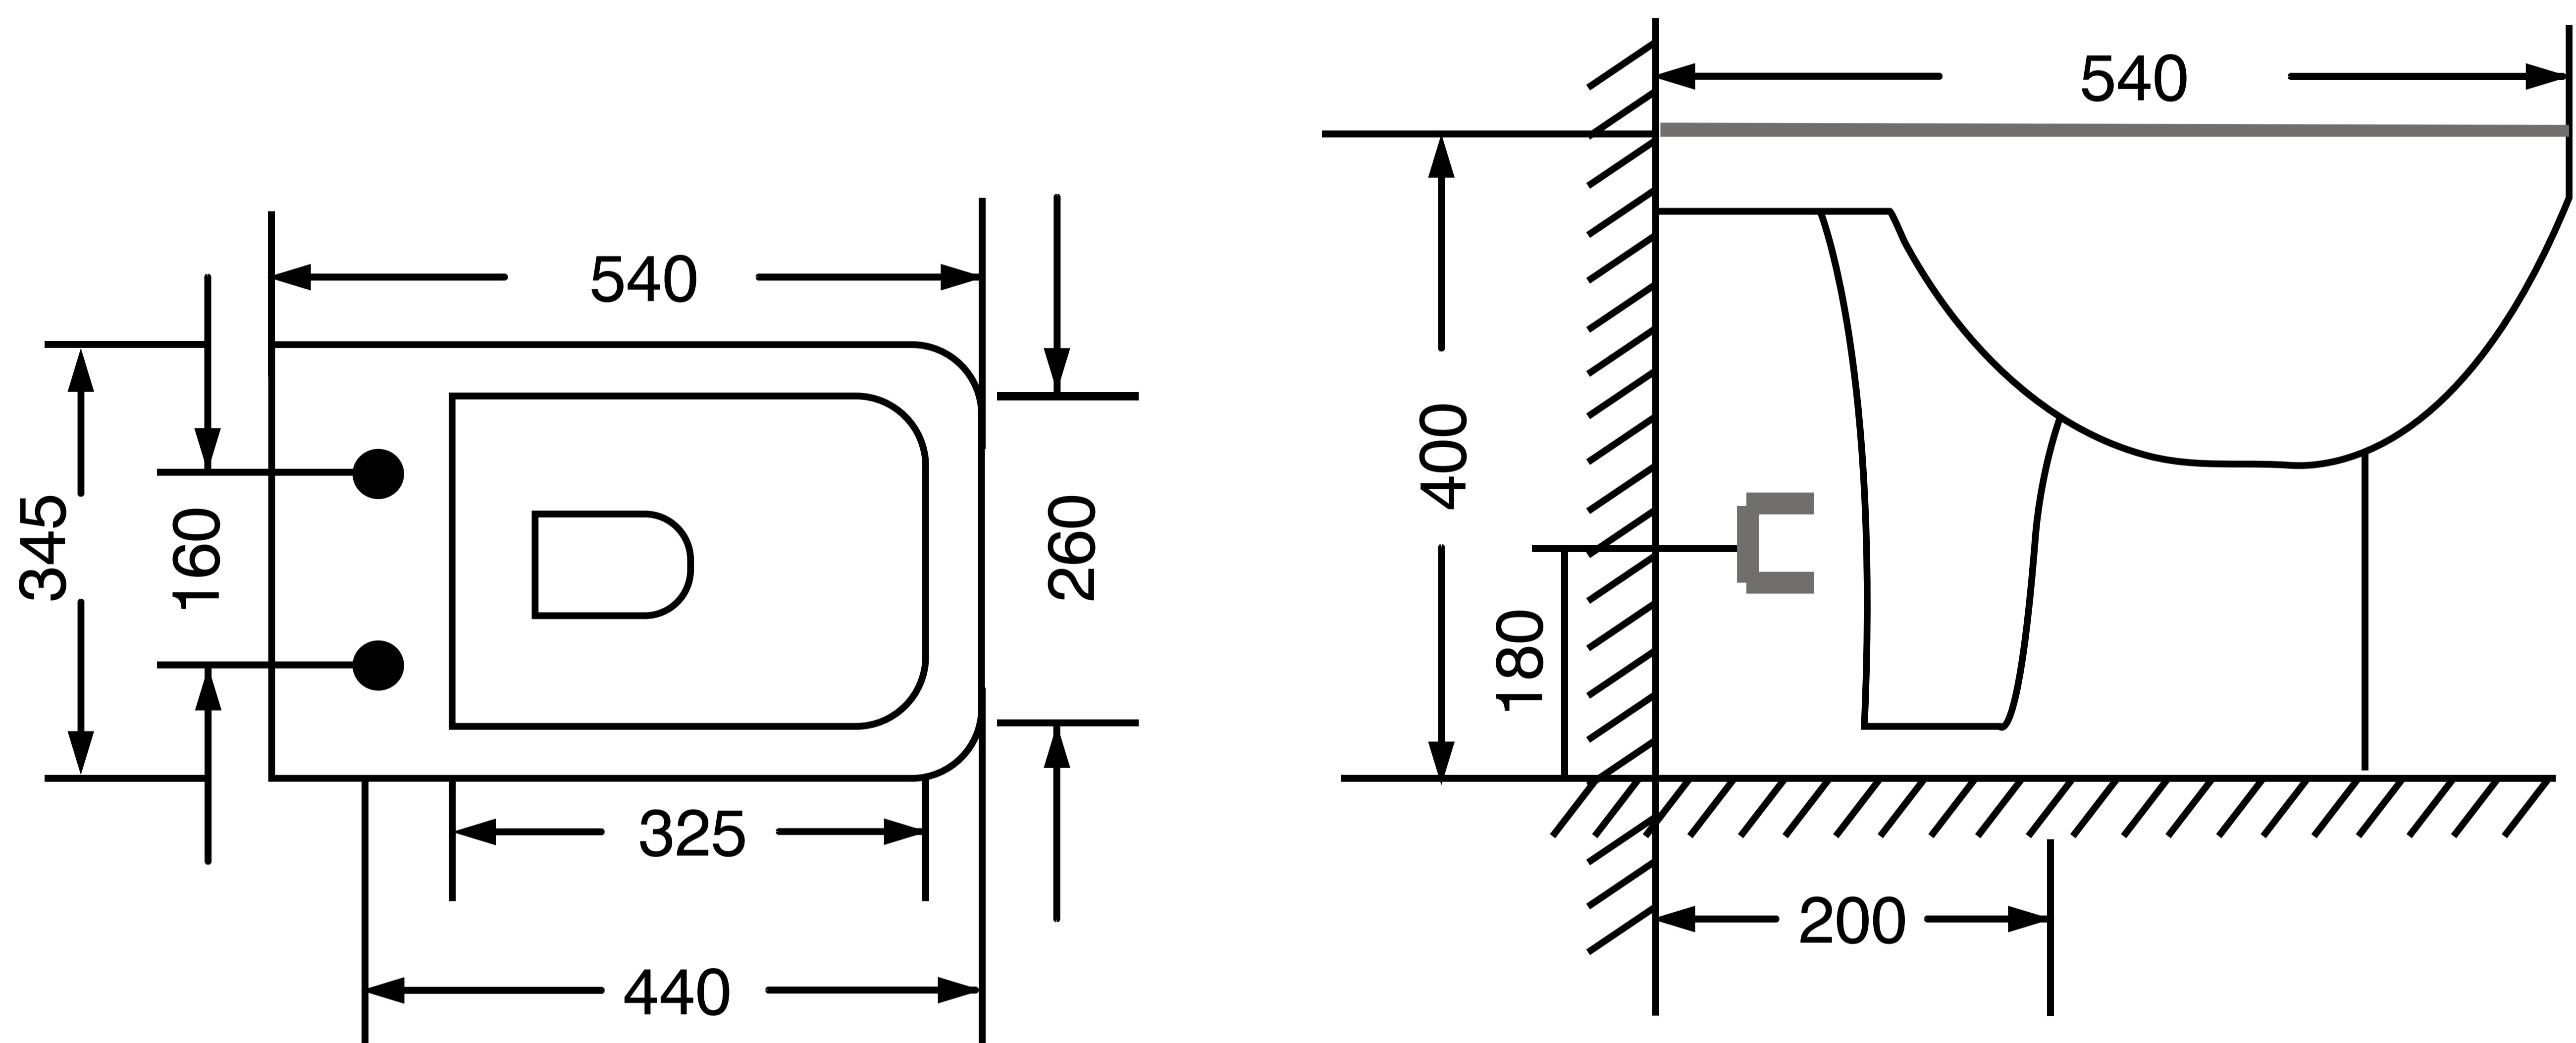

## Floor Mounted Water Closet (WC)

Product Code : 1583 P Trap / S Trap

### Technical Drawing

All dimension are in **mm**