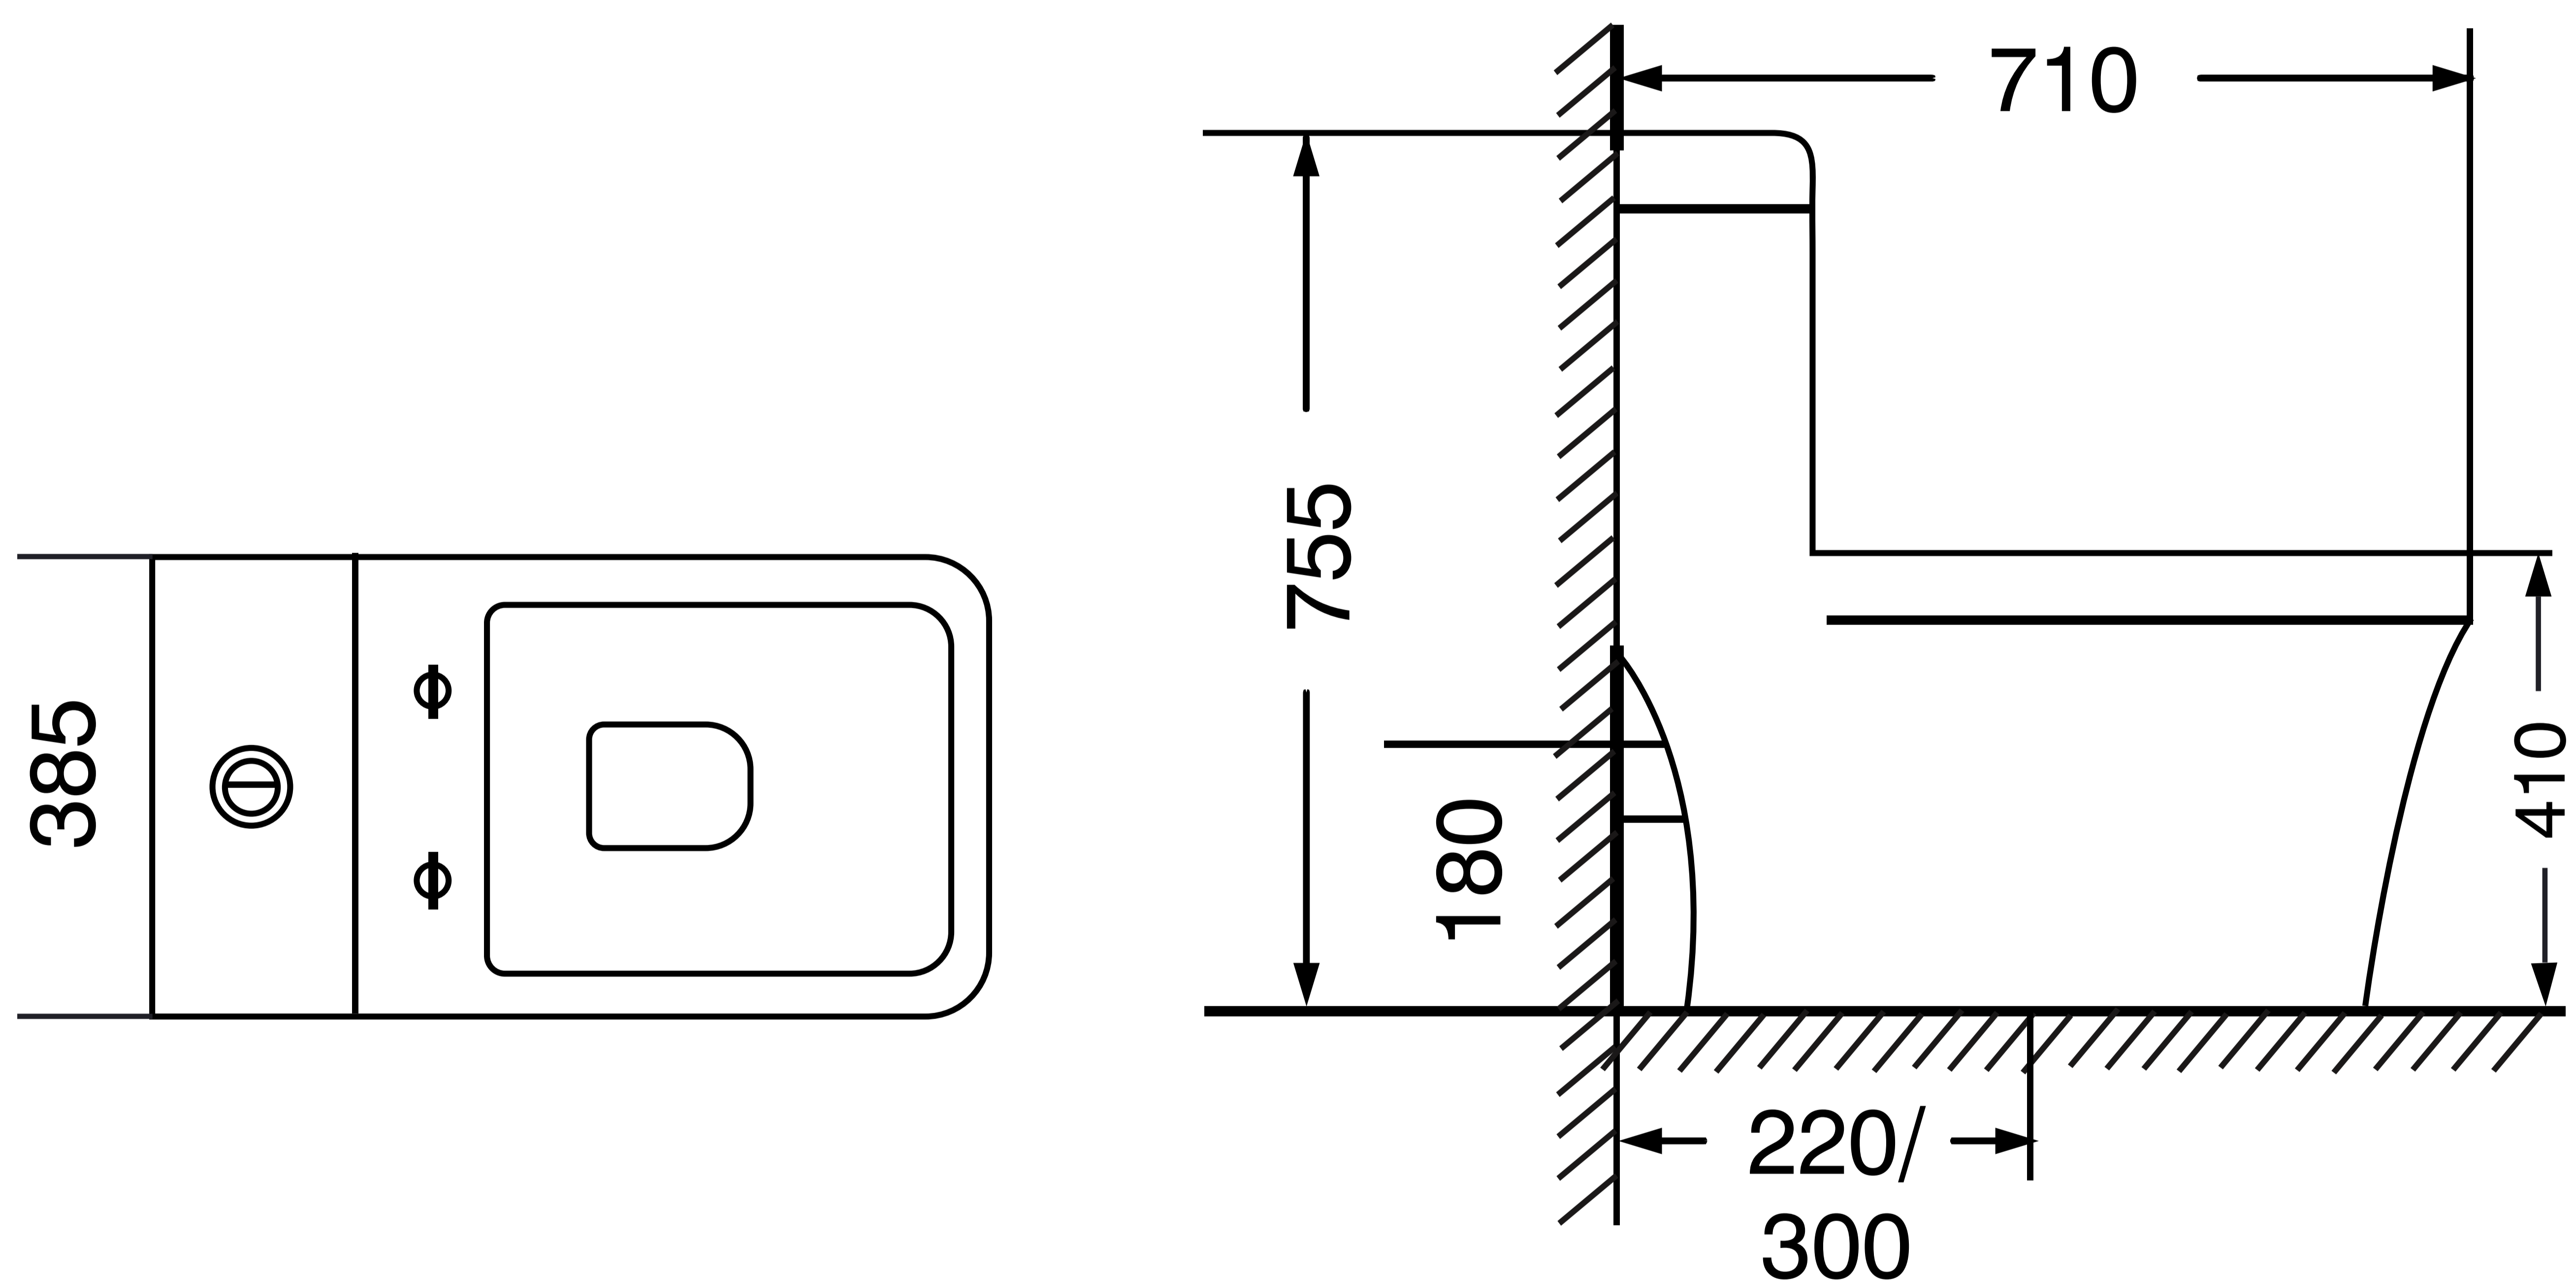

Wall Mounted Water Closet (WC)

Product Code : 1821 P Trap / S Trap

Technical Drawing

All dimension are in **mm**