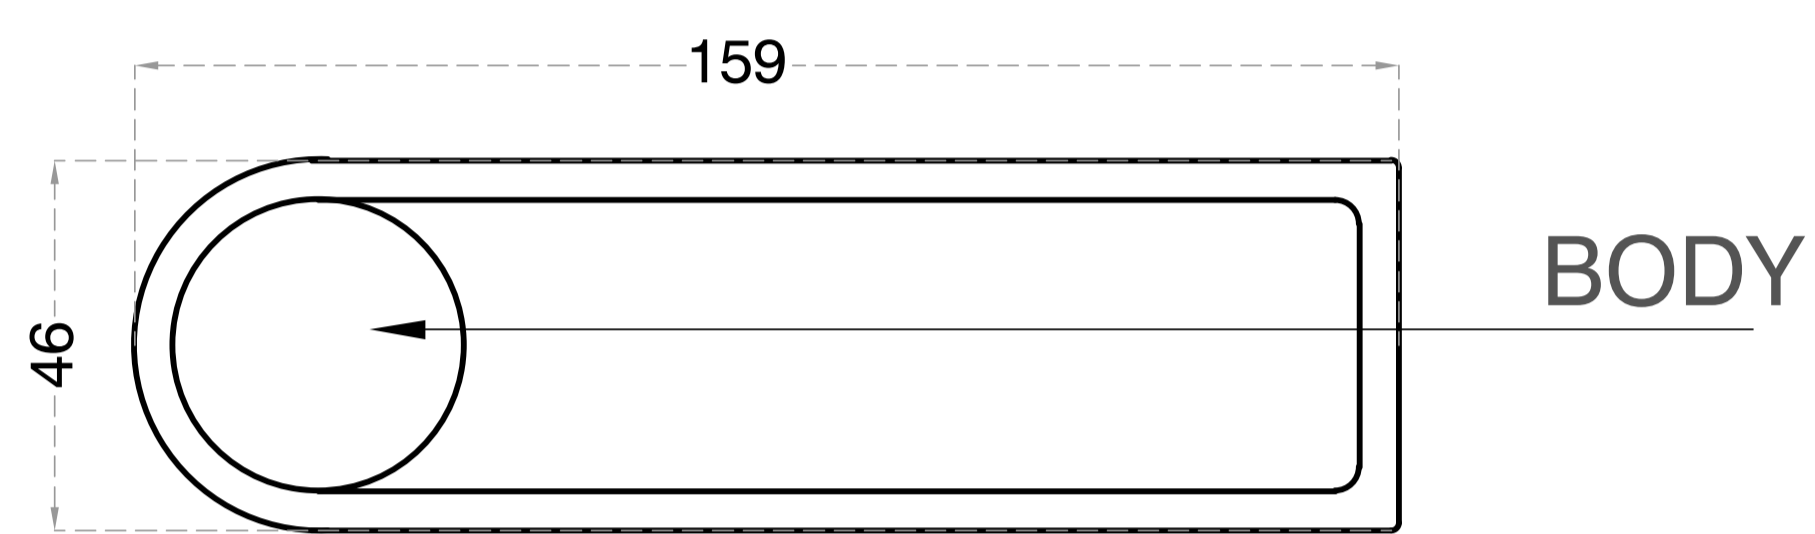

Basin Mixer

Product Code : 2042

Technical Drawing

All dimension are in **mm**