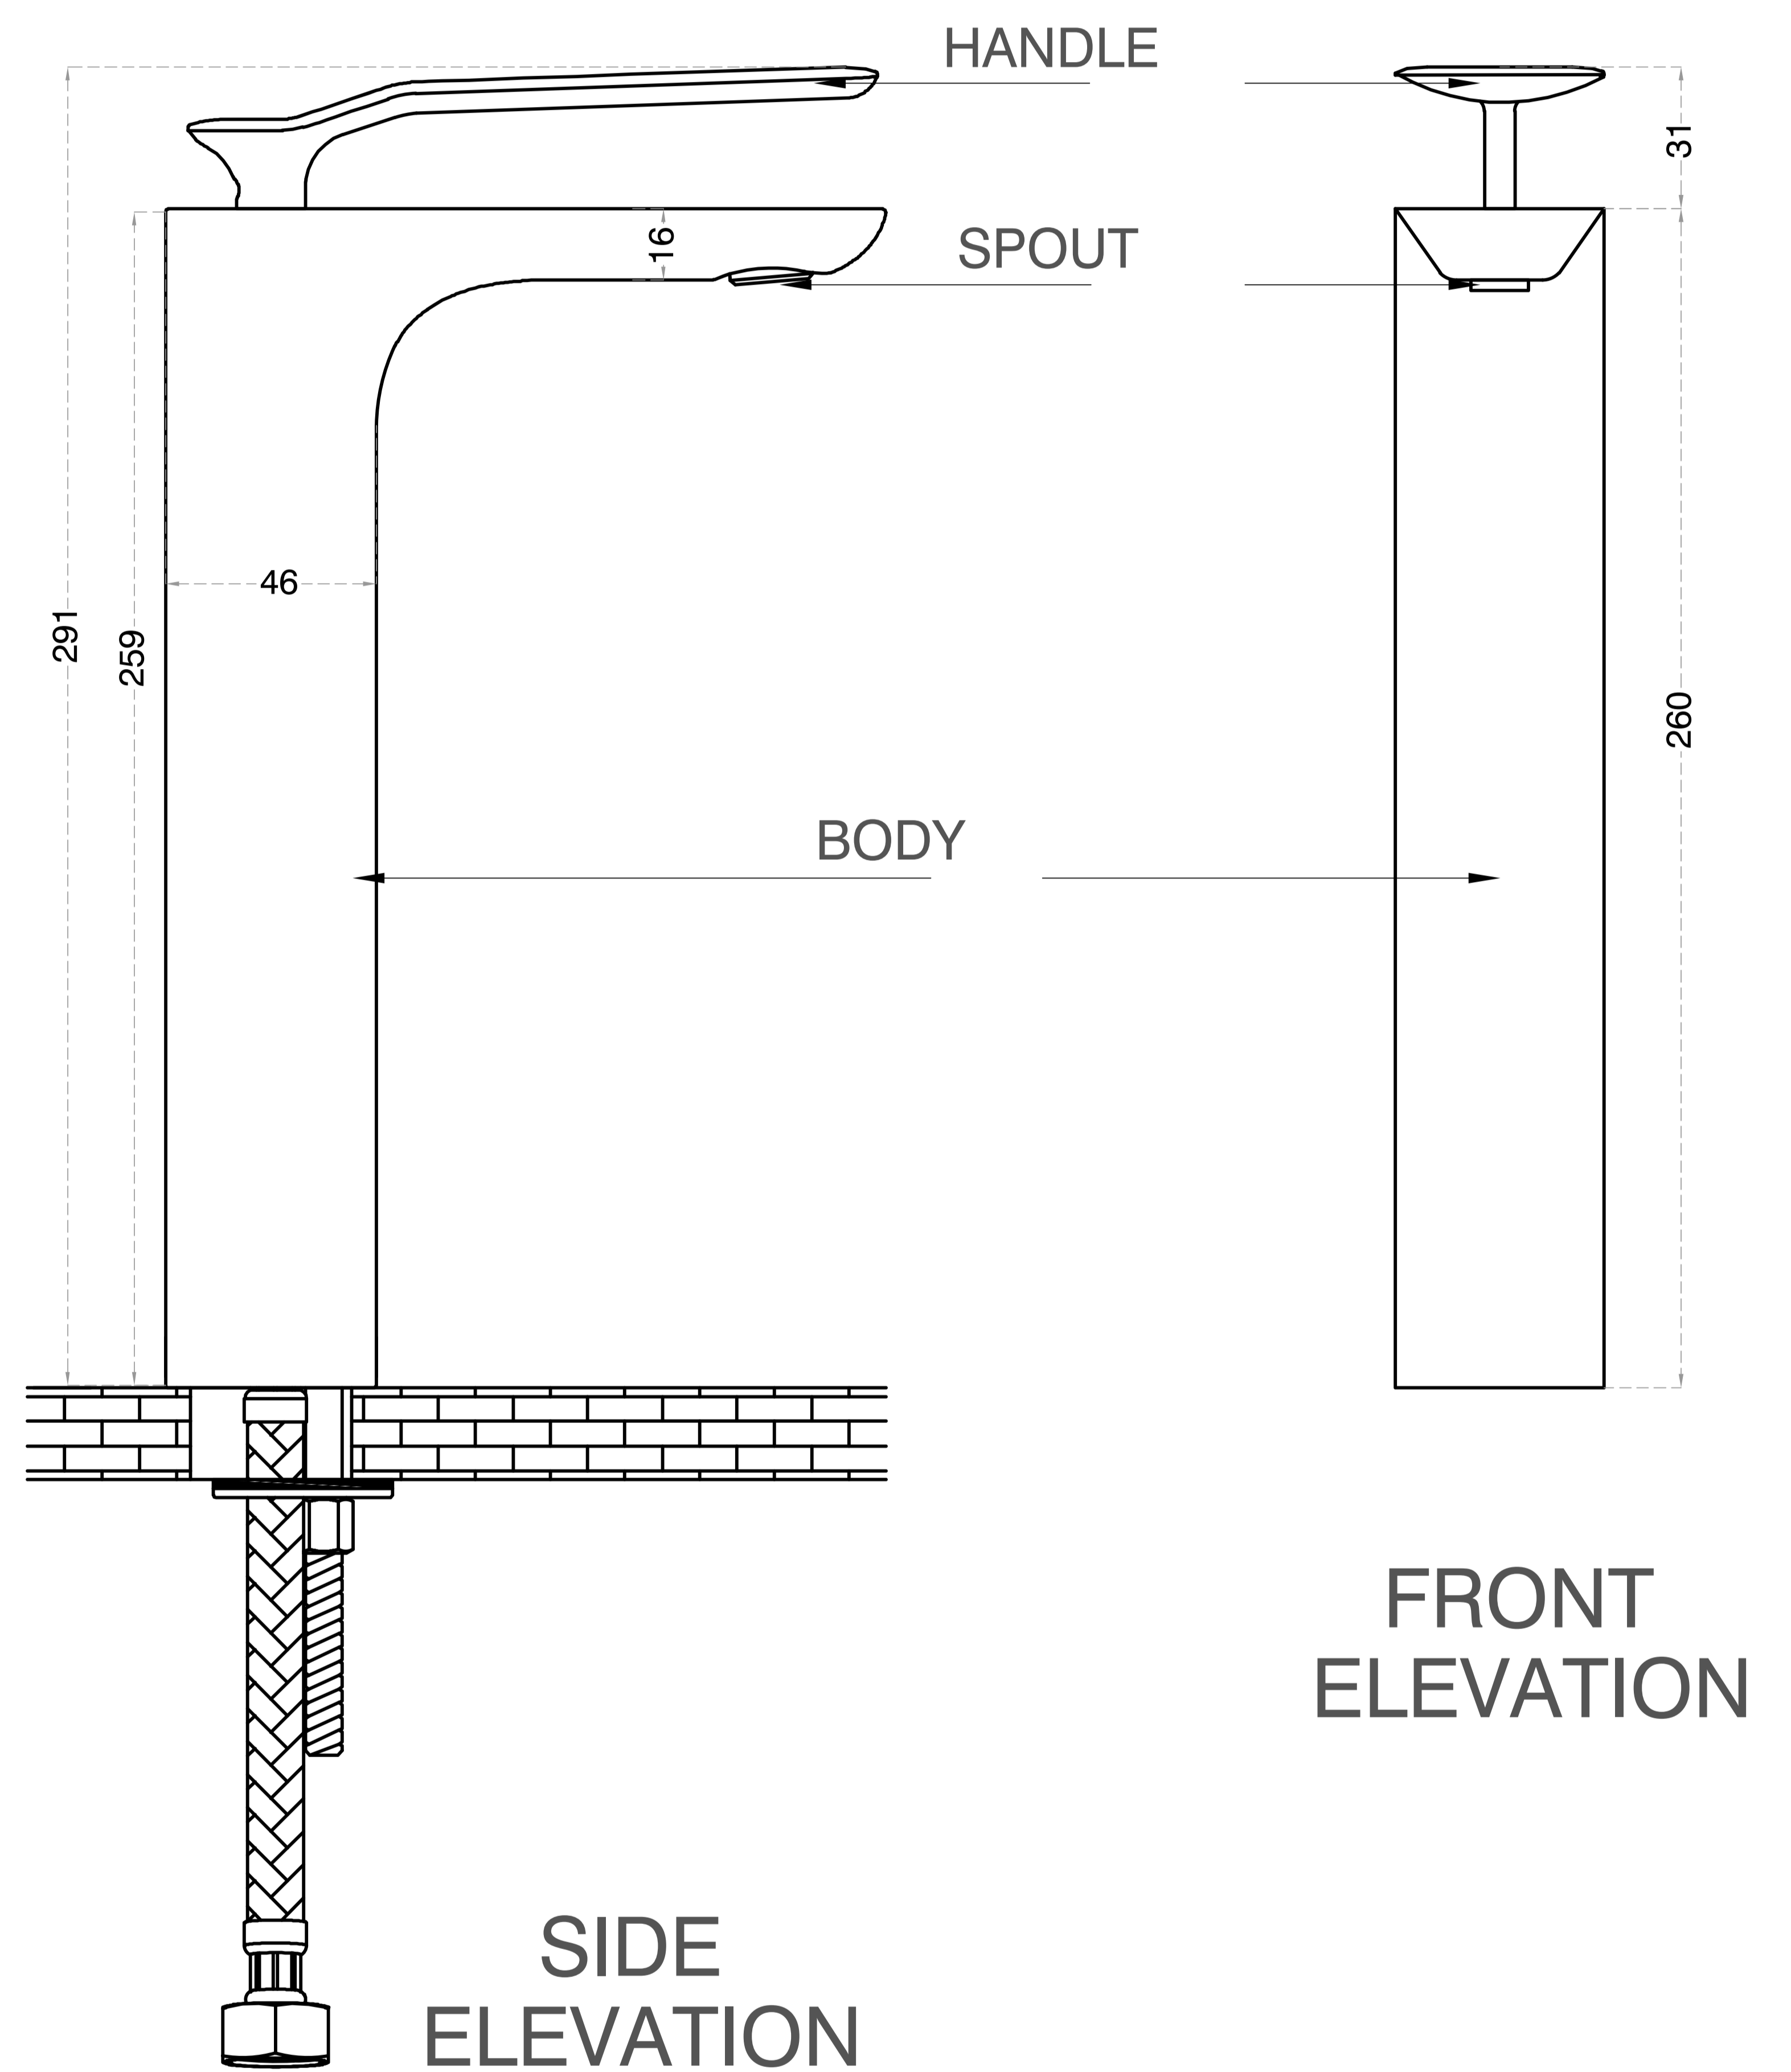

Basin Mixer

Product Code : 2042

Technical Drawing

All dimension are in **mm**