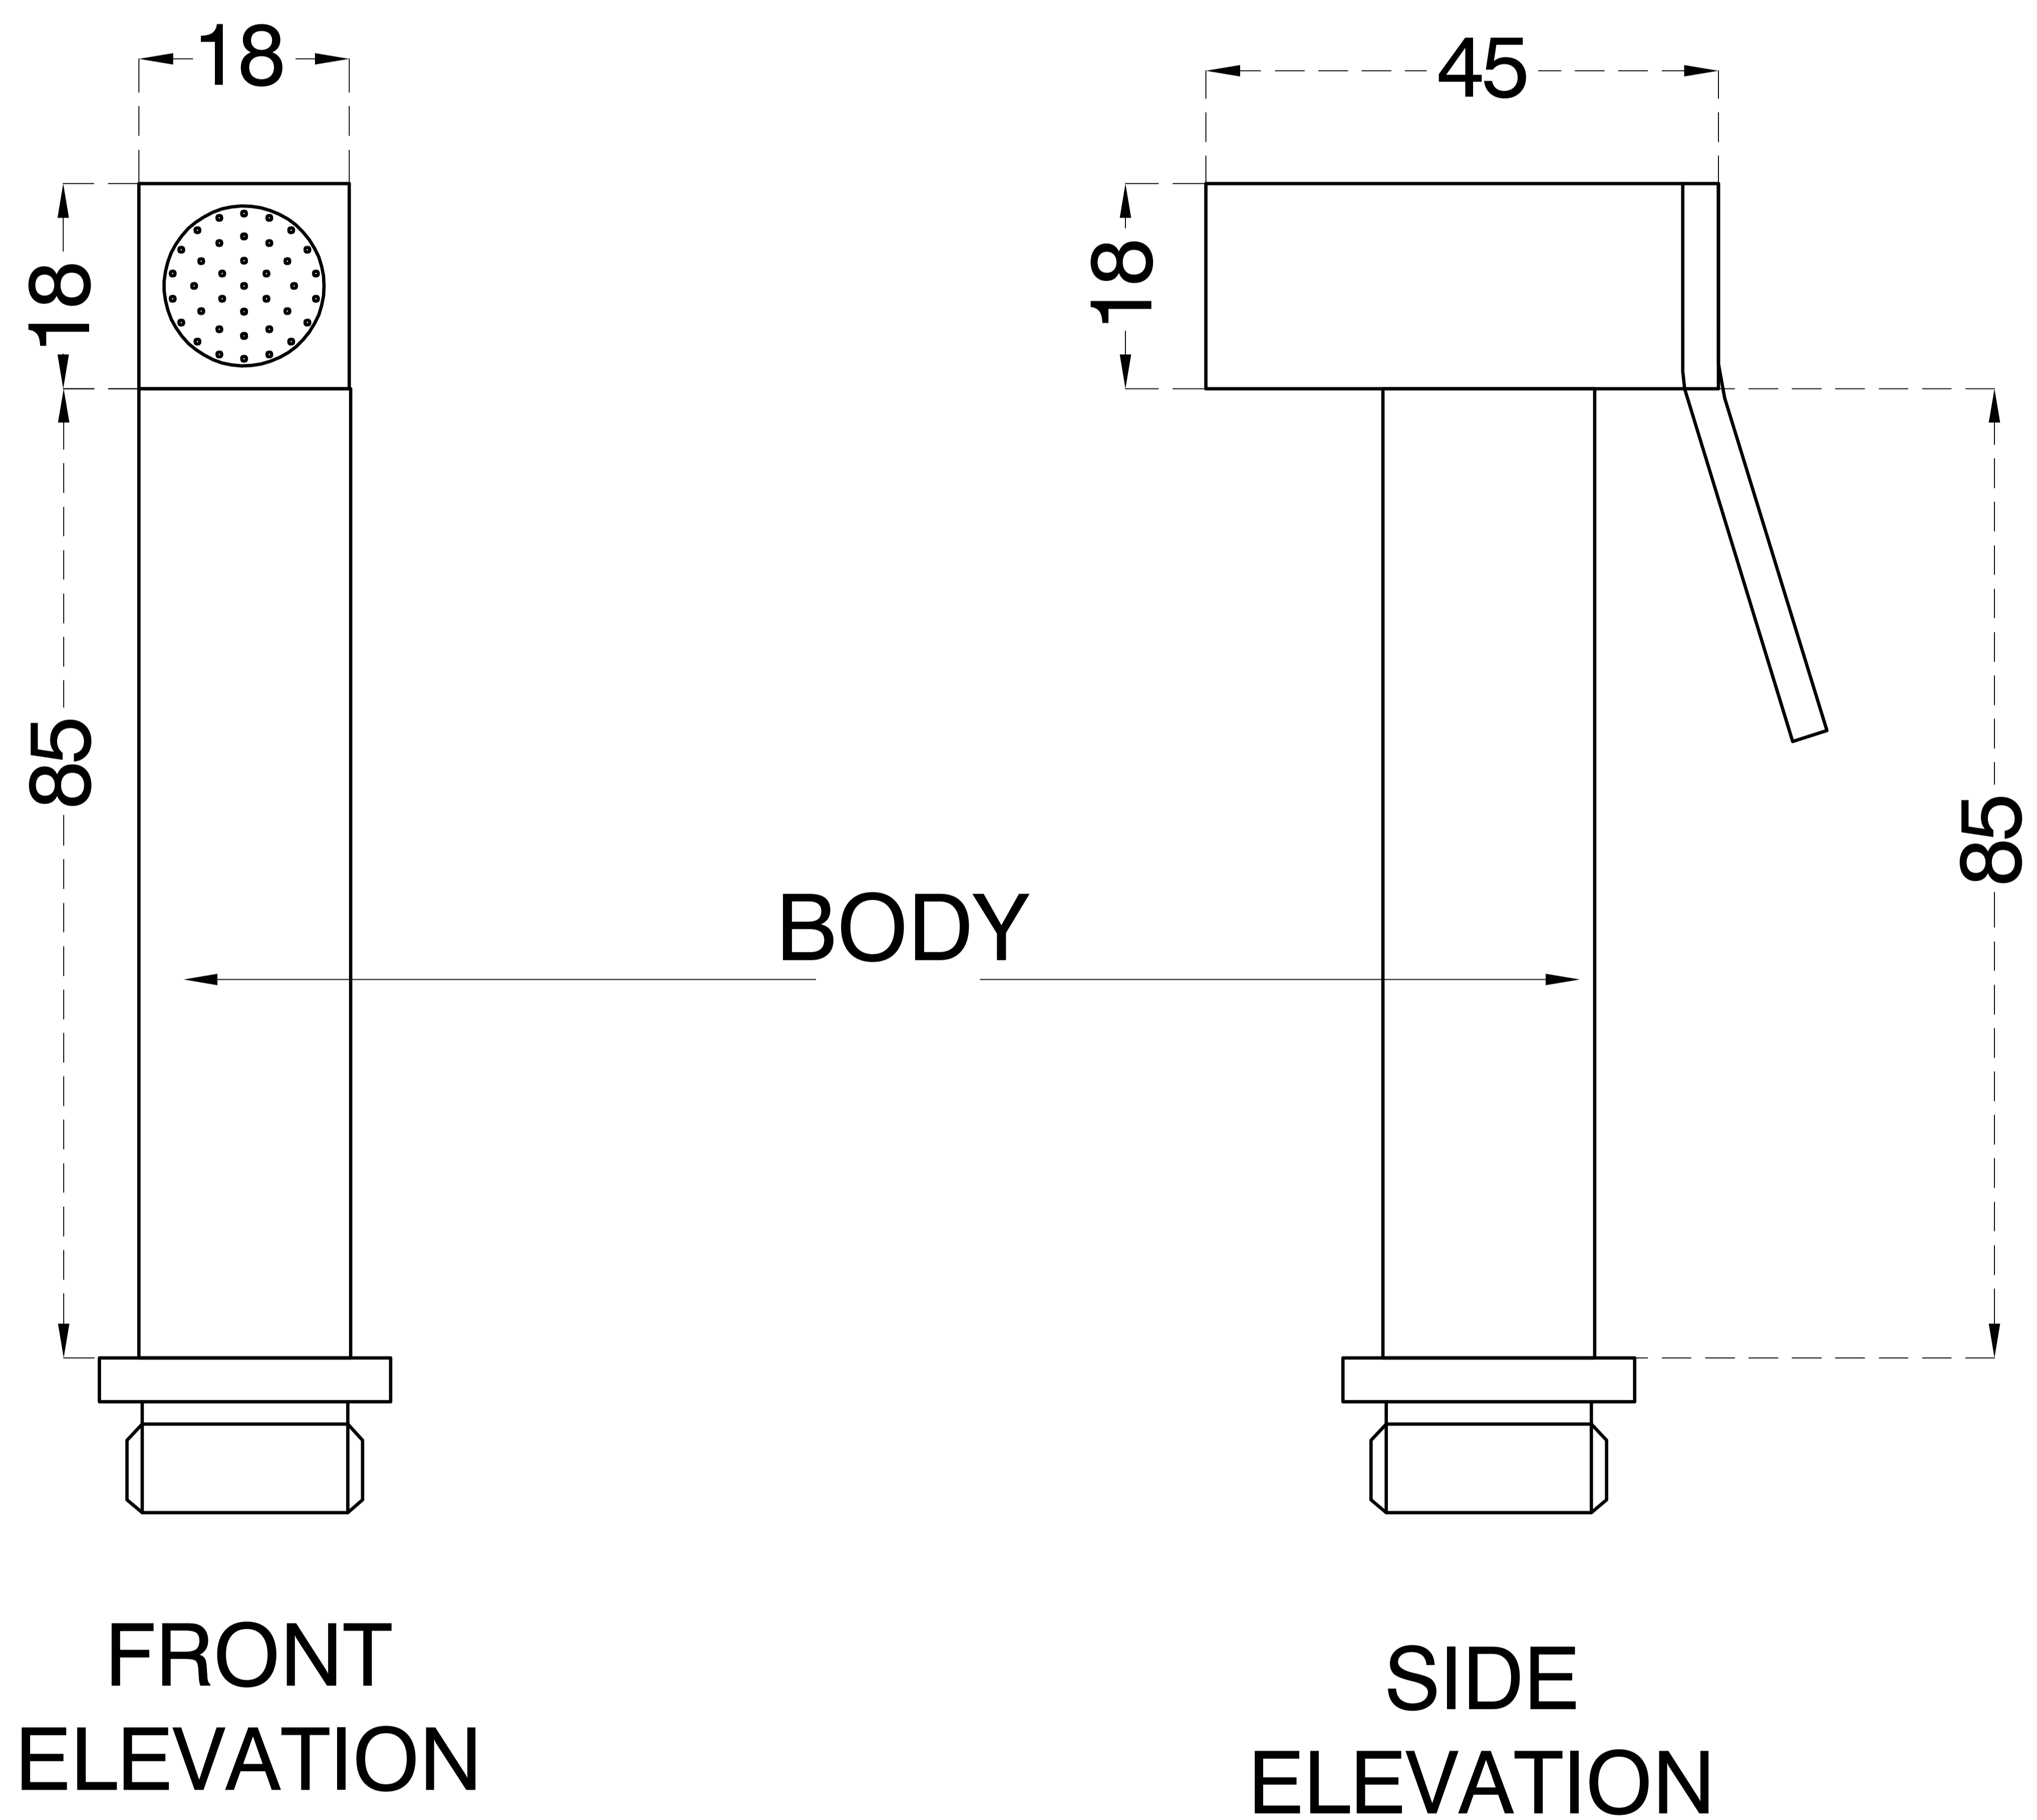

Brass Health Faucet Set

Product Code : 28121

Technical Drawing

All dimension are in **mm**