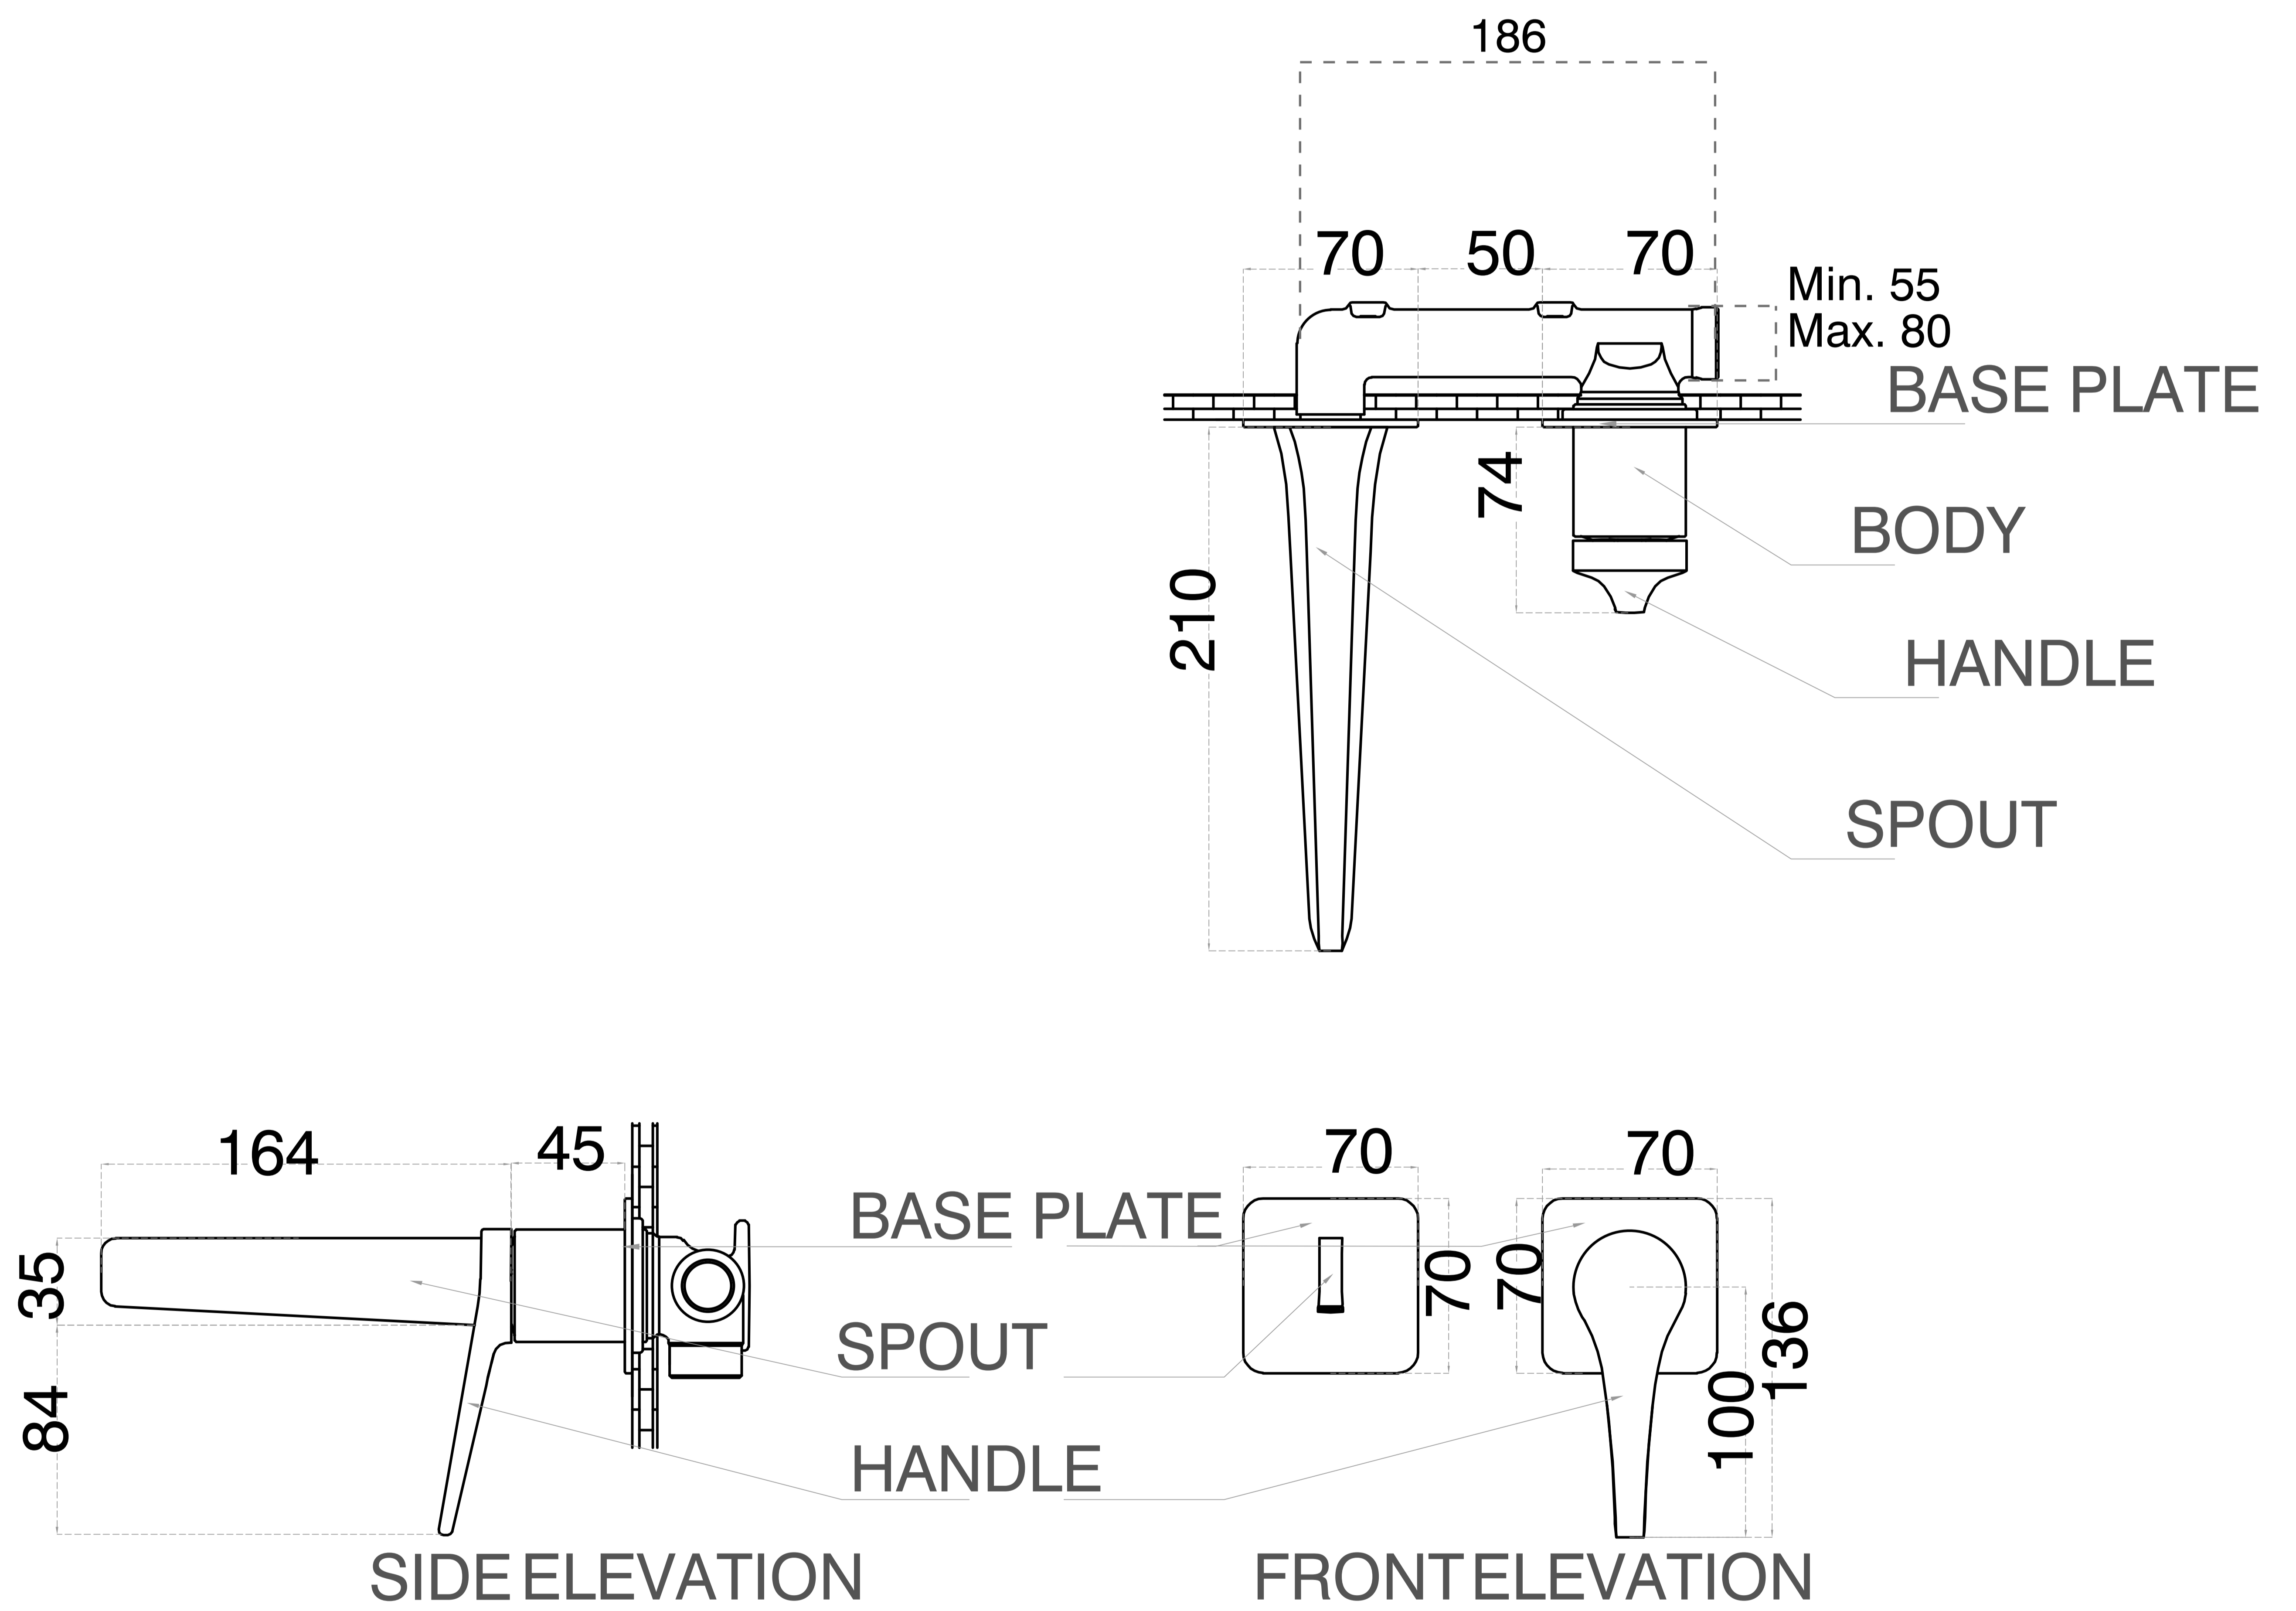

Wall-Mounted Basin Mixer

Product Code : 2049

Technical Drawing

All dimension are in **mm**