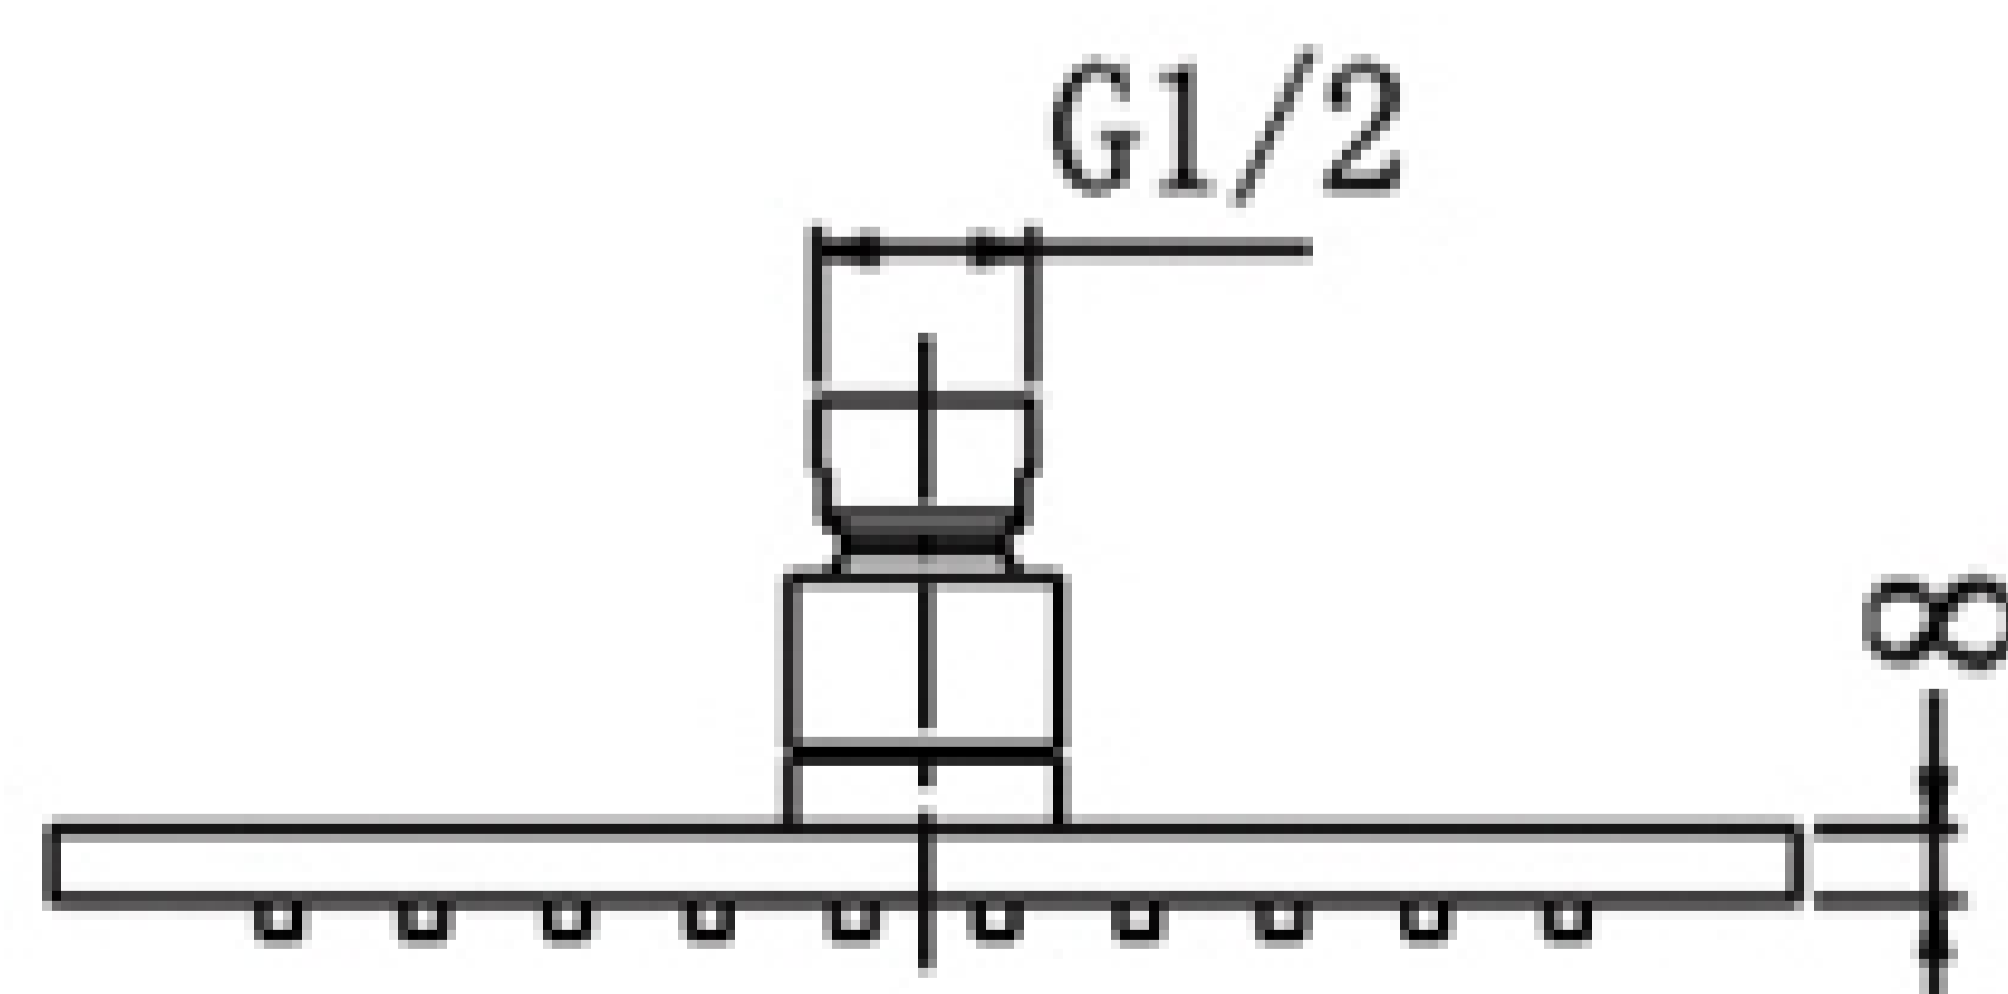

Brass Shower Head

Product Code : 4004

Technical Drawing

All dimension are in **mm**