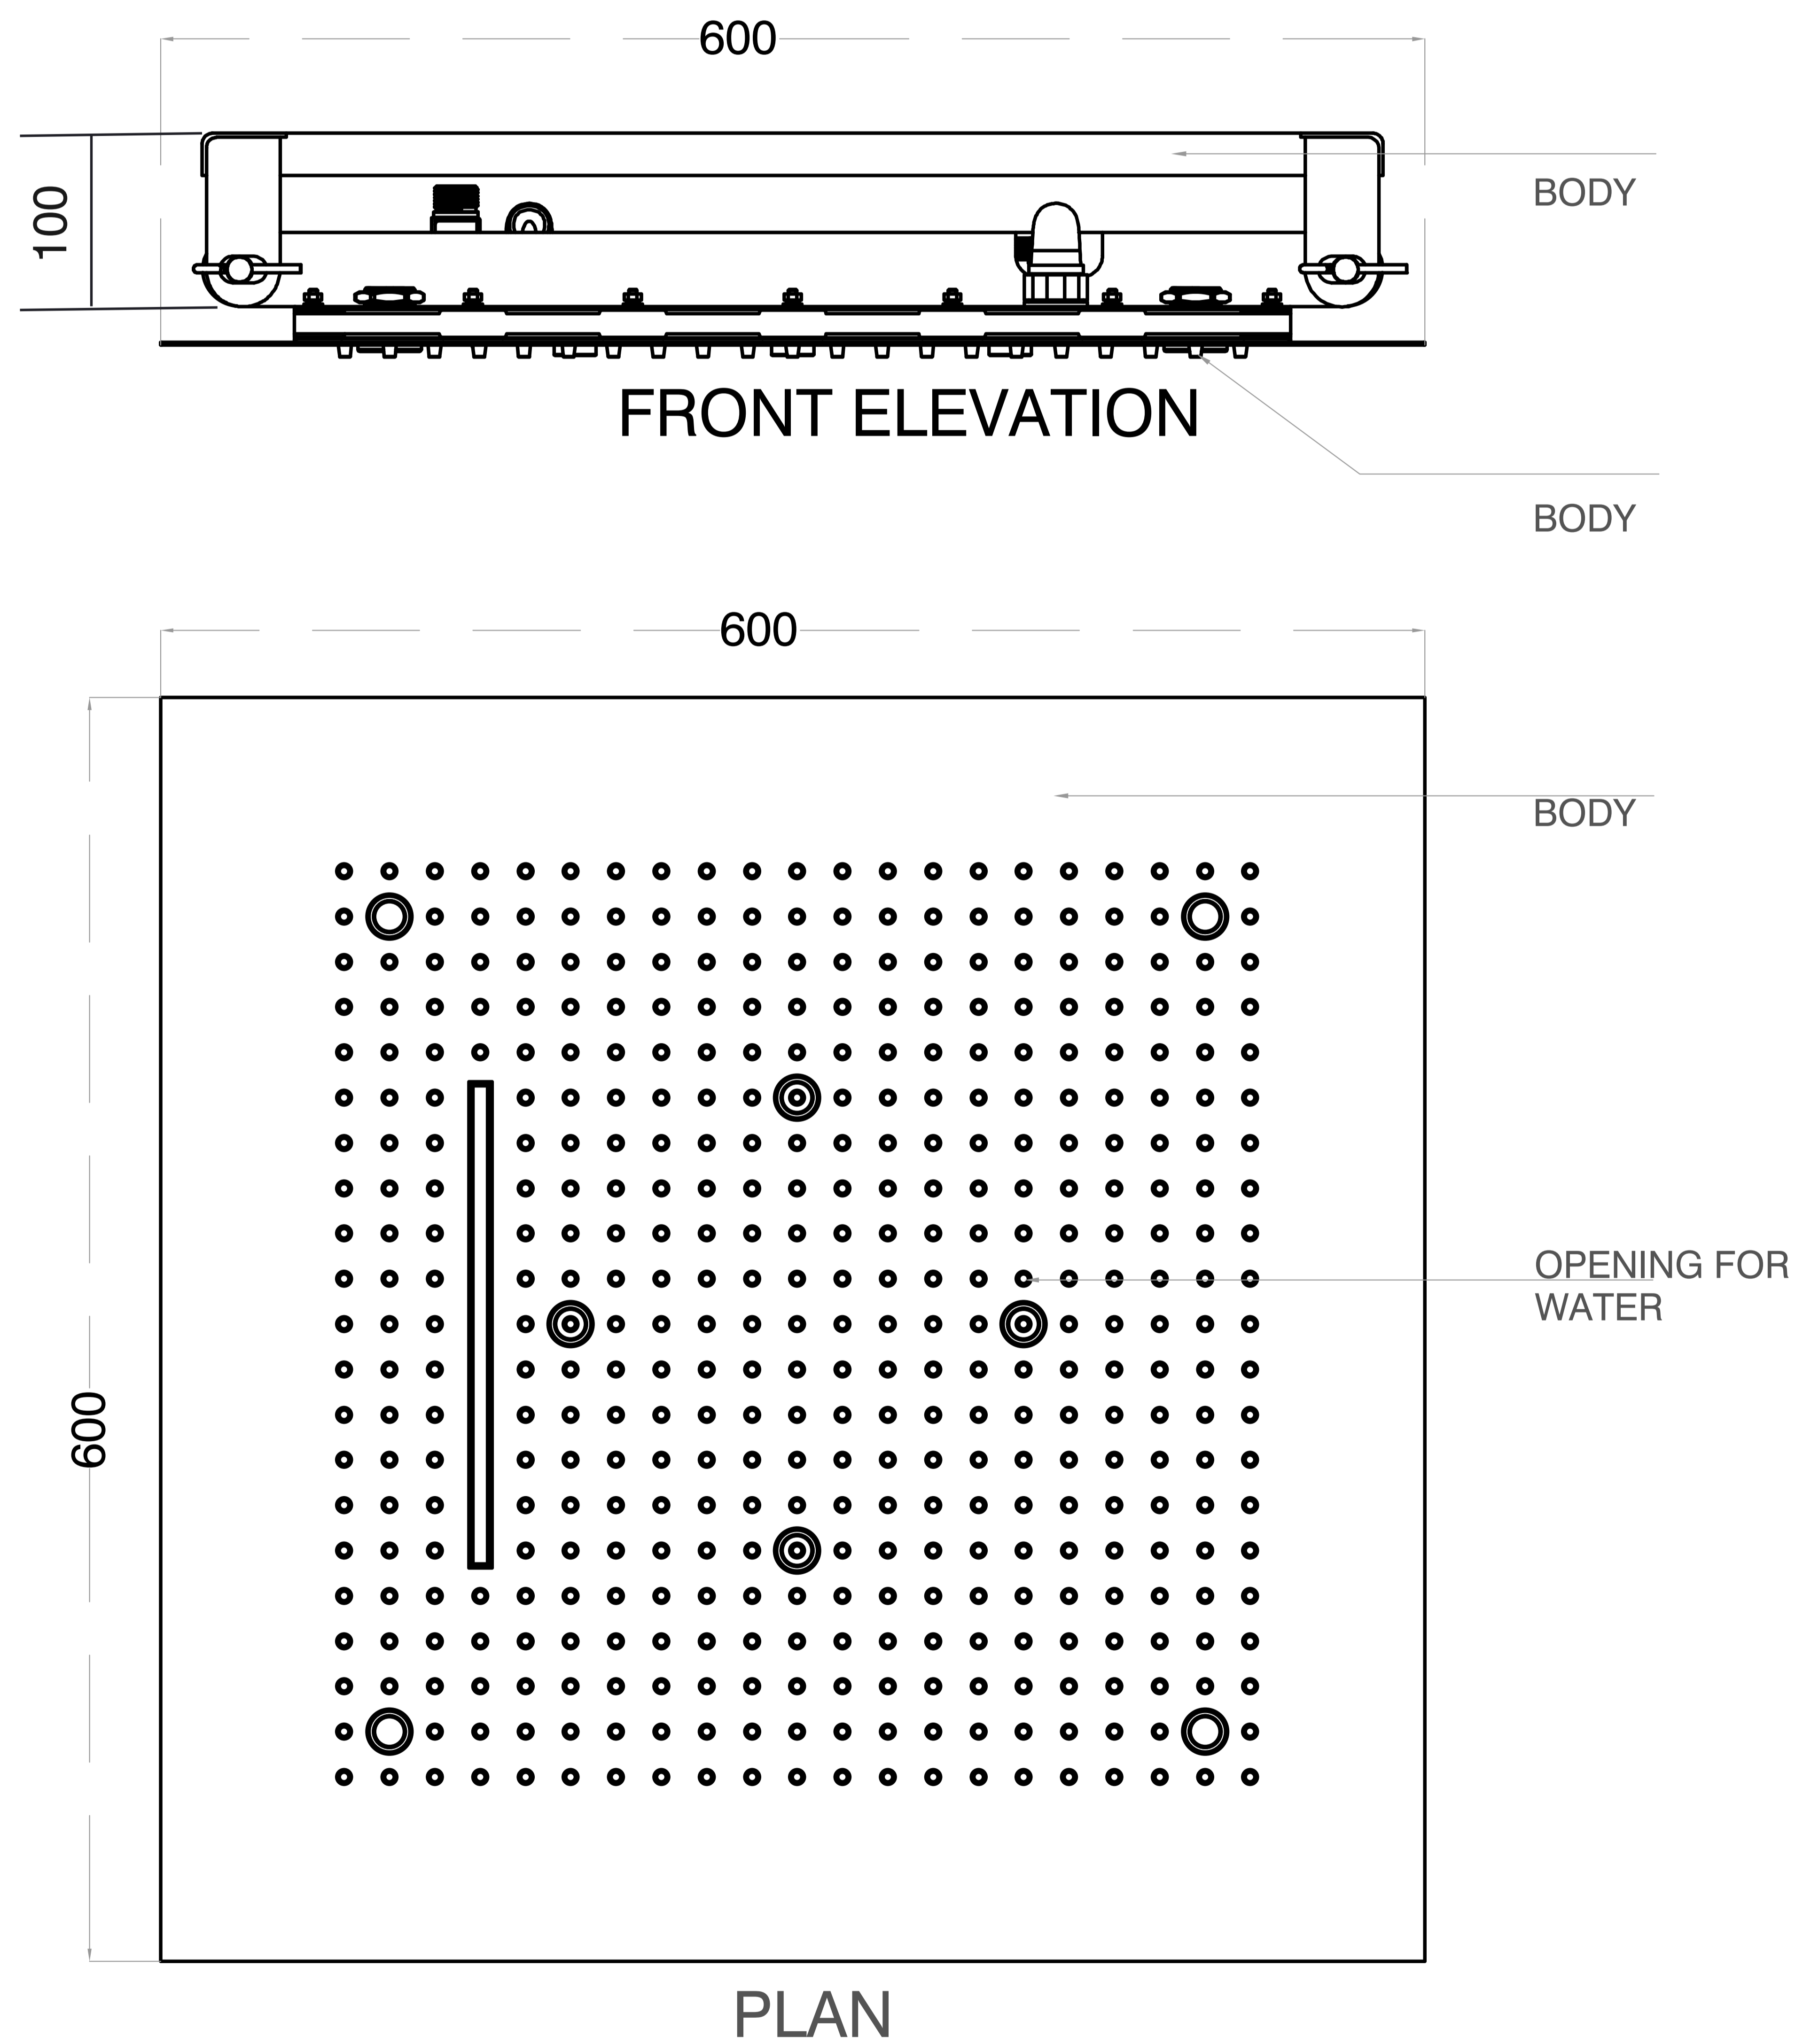

# 4-Function Ceiling Concealed Shower with Chromotherapy

Product Code : 5008

## Technical Drawing

All dimension are in mm