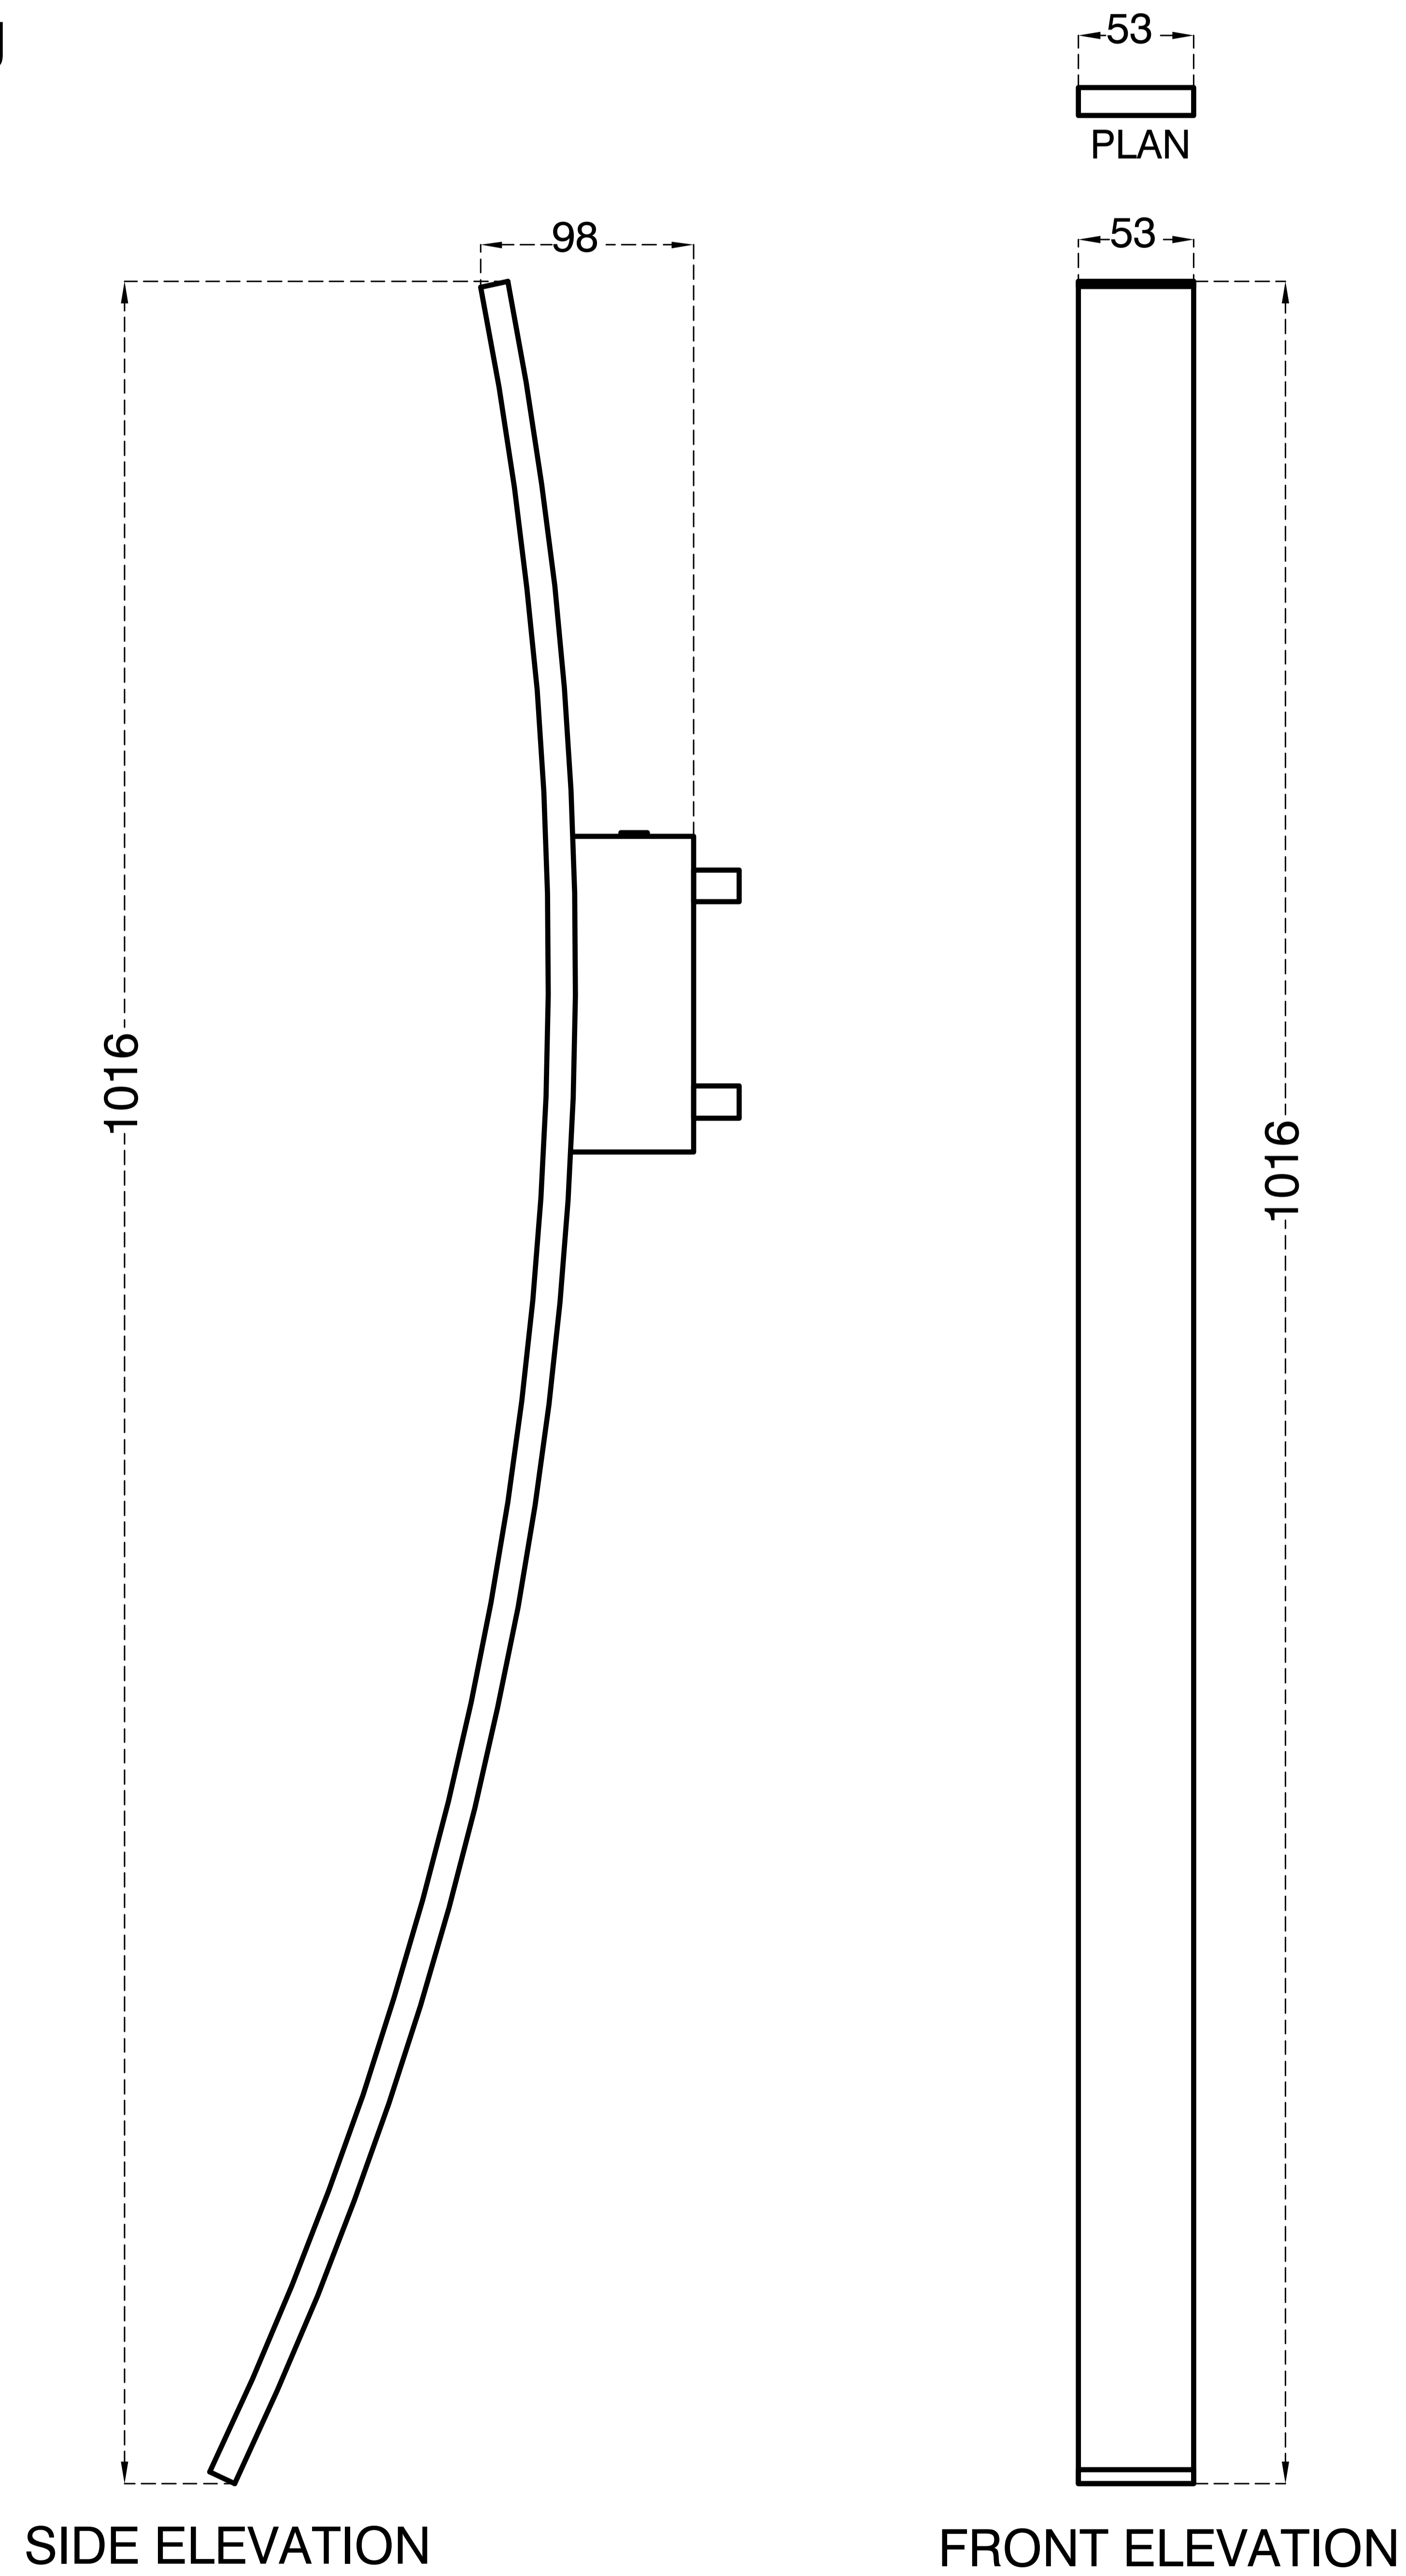

Wall-Mounted Washbasin Spout

Product Code : 1425

Technical Drawing

All dimension are in **mm**