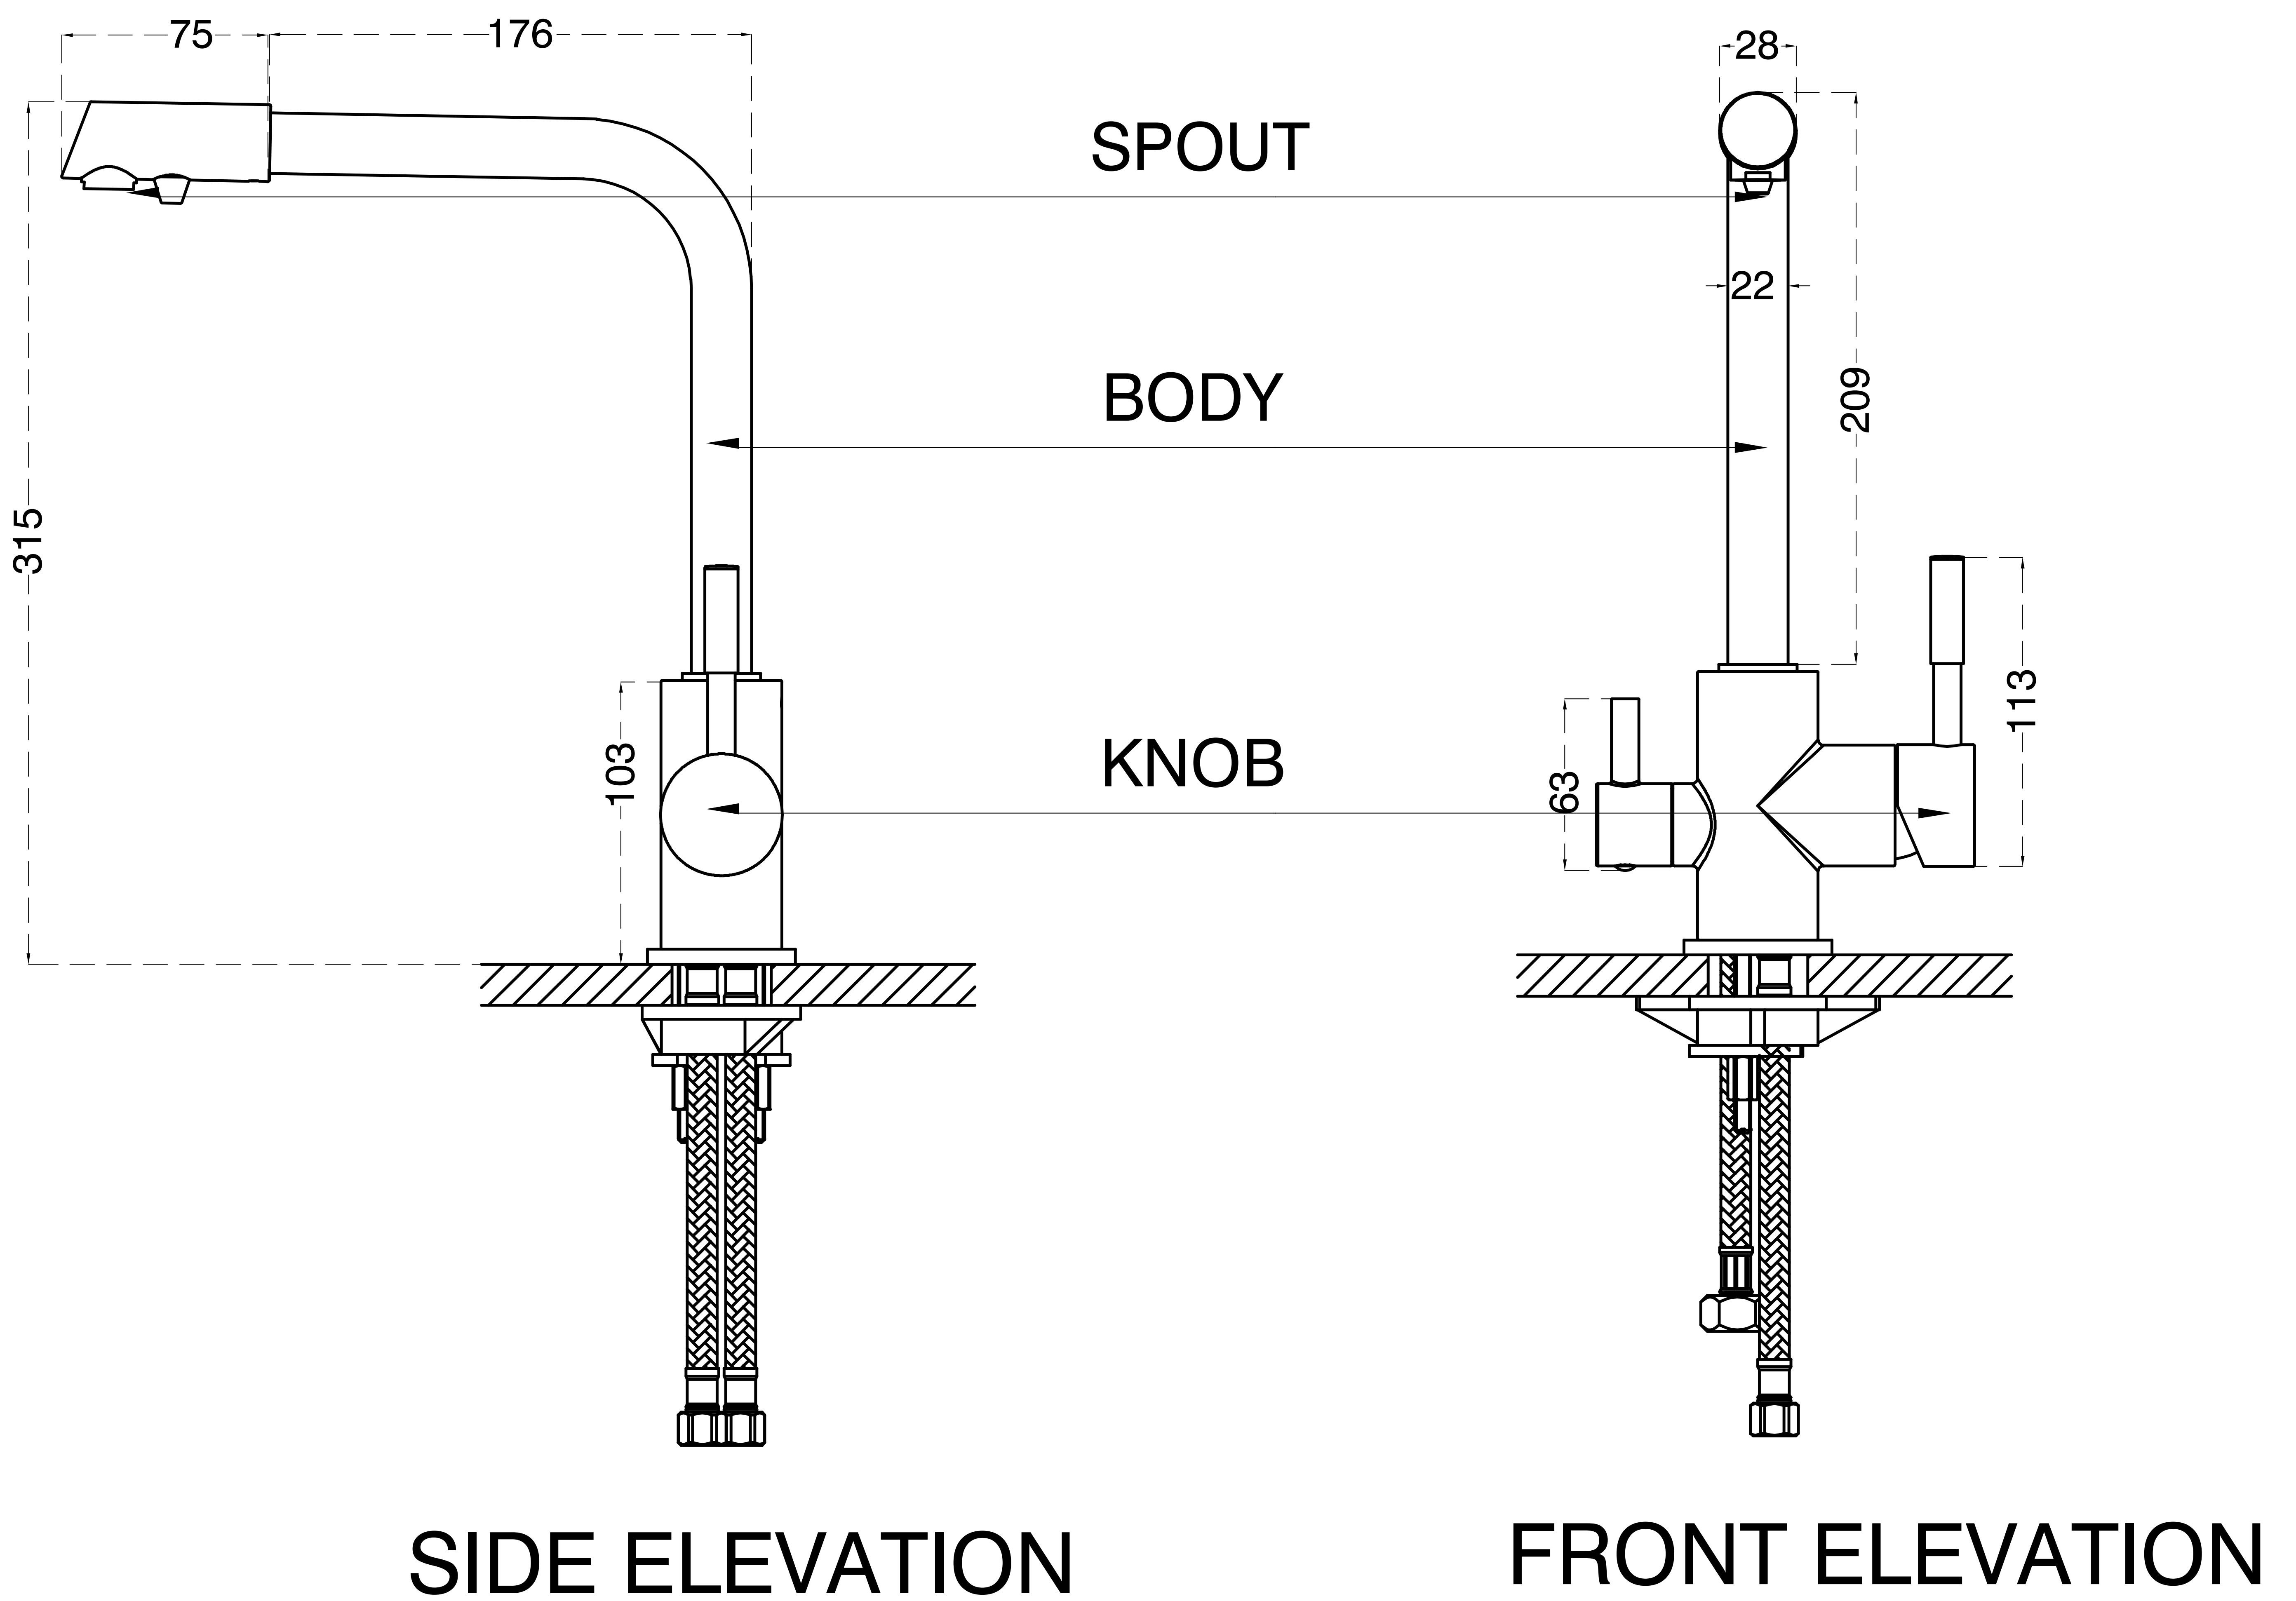

## 3-Inlet Sink Mixer With RO Connection

Product Code : 2021

### Technical Drawing

All dimension are in **mm**