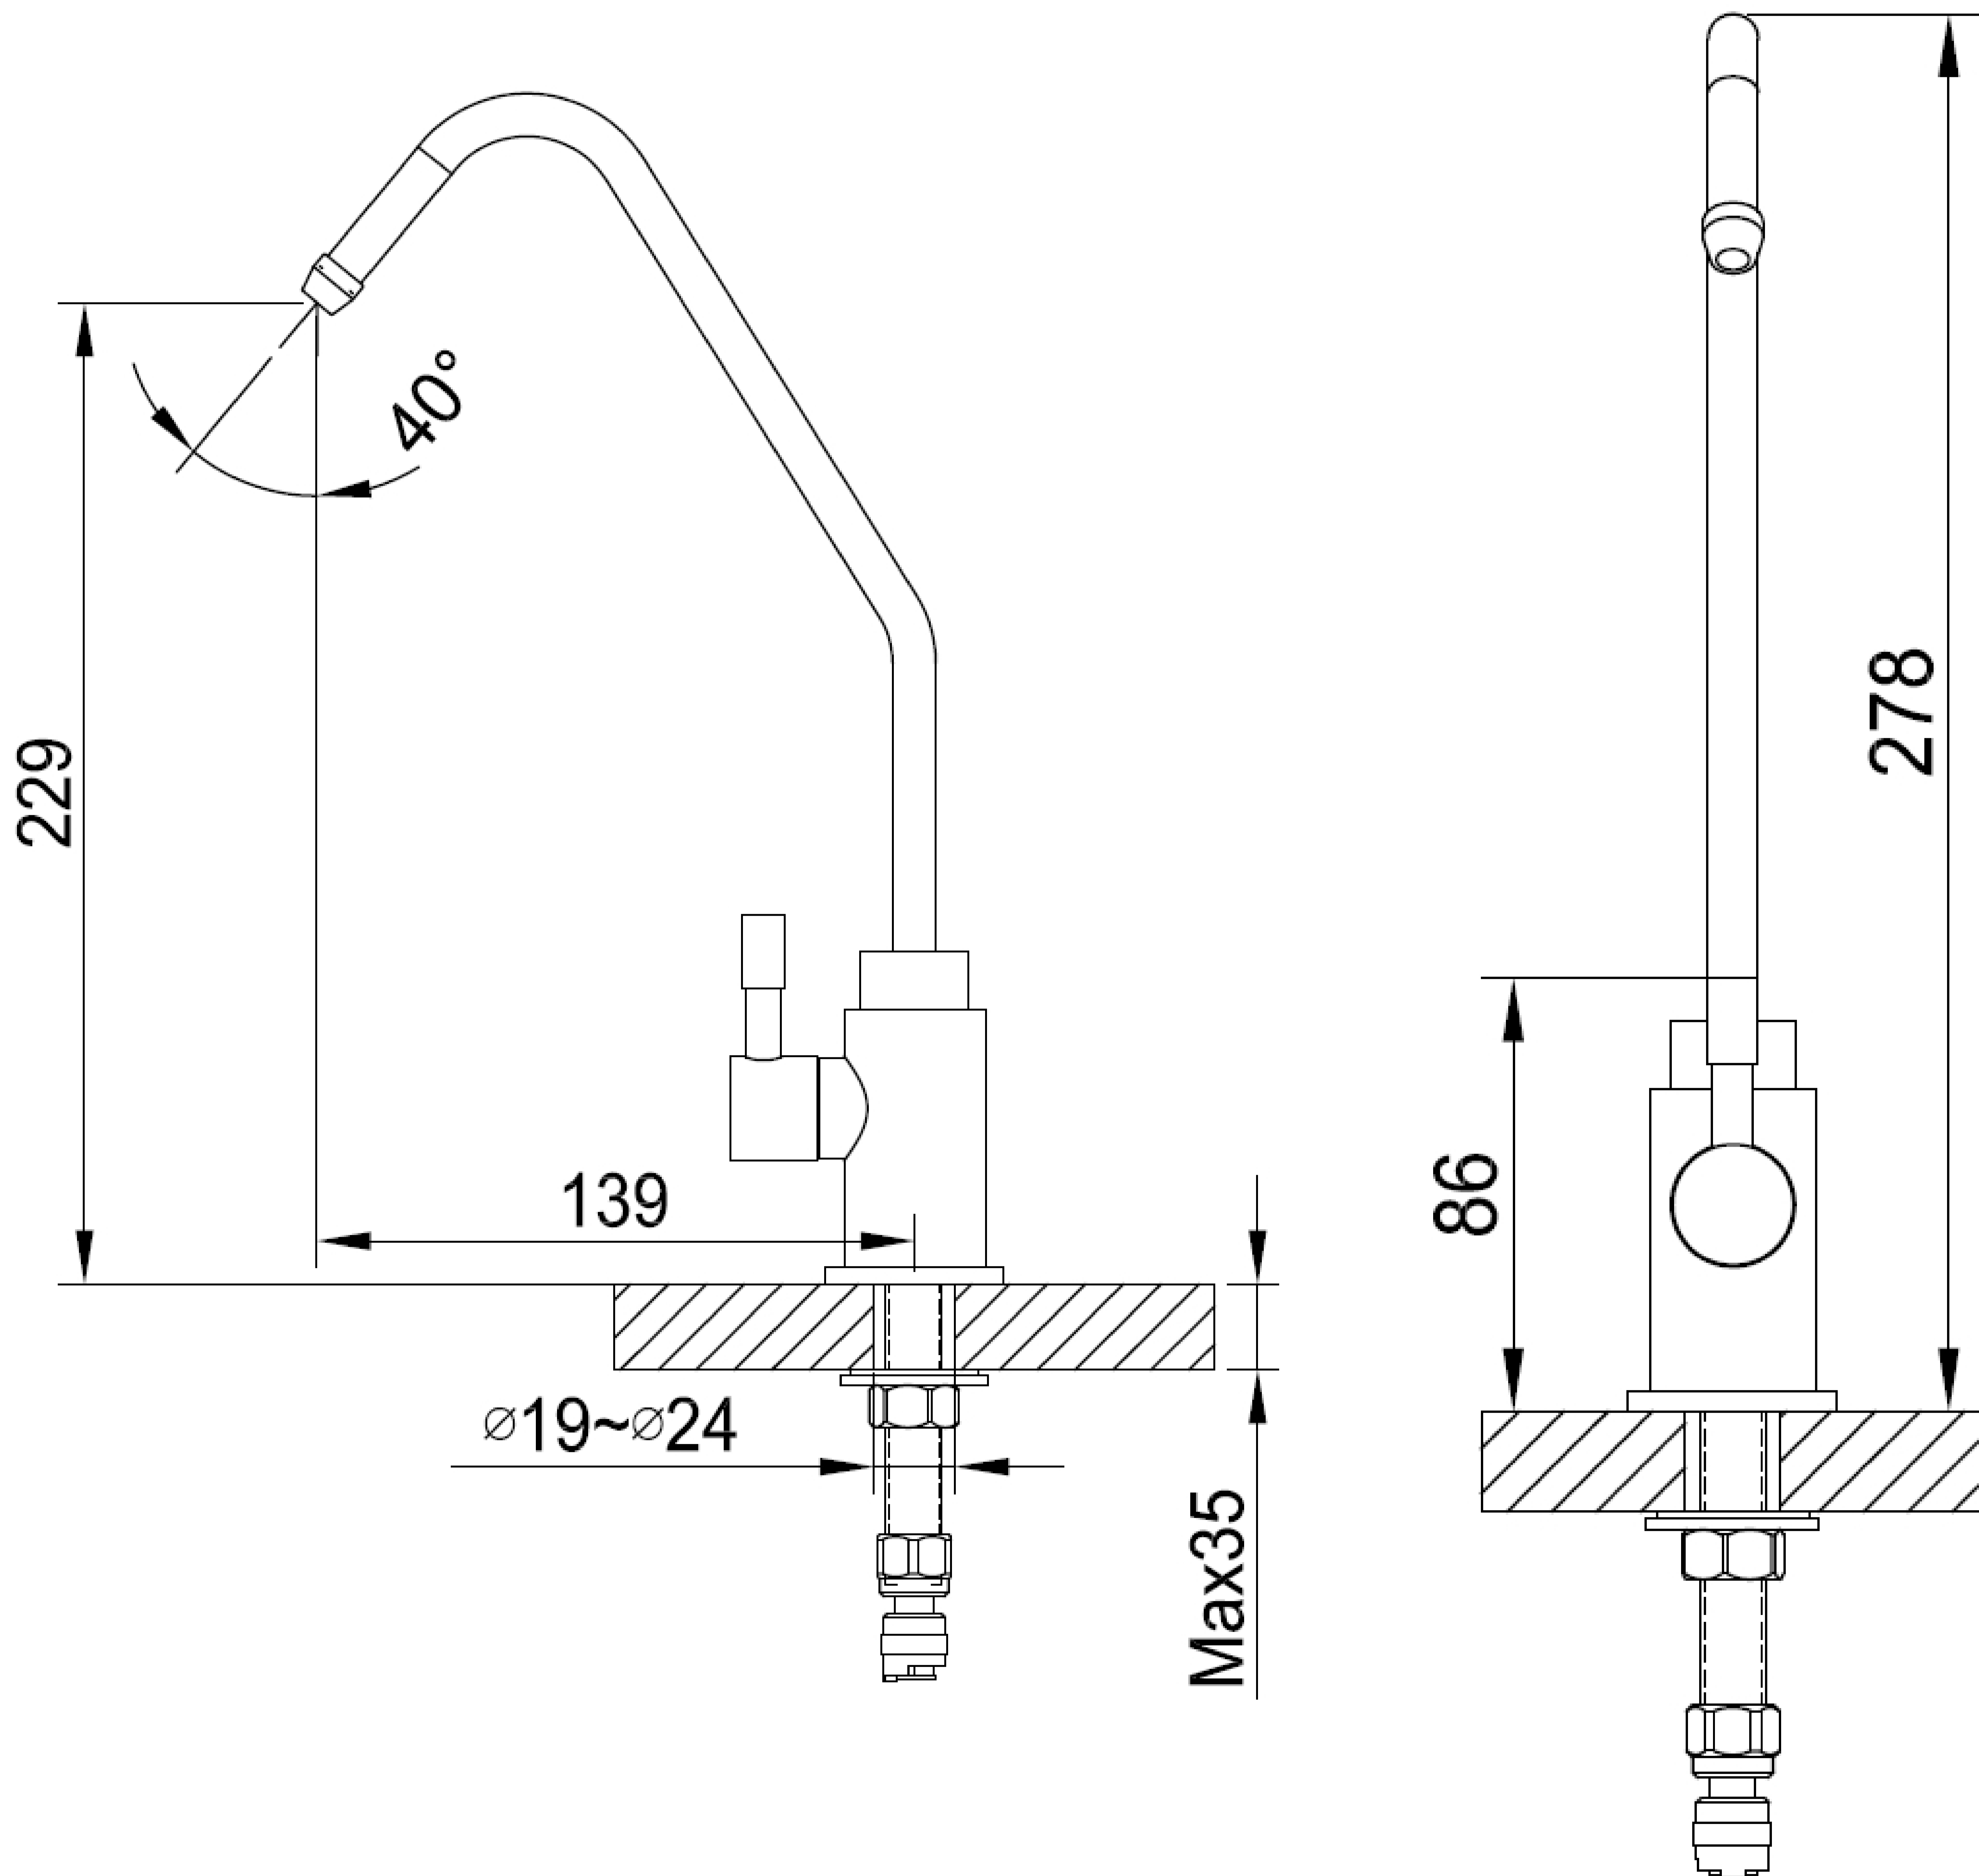

Sink Cock for RO Connection

Product Code : 2030

Technical Drawing

All dimension are in mm