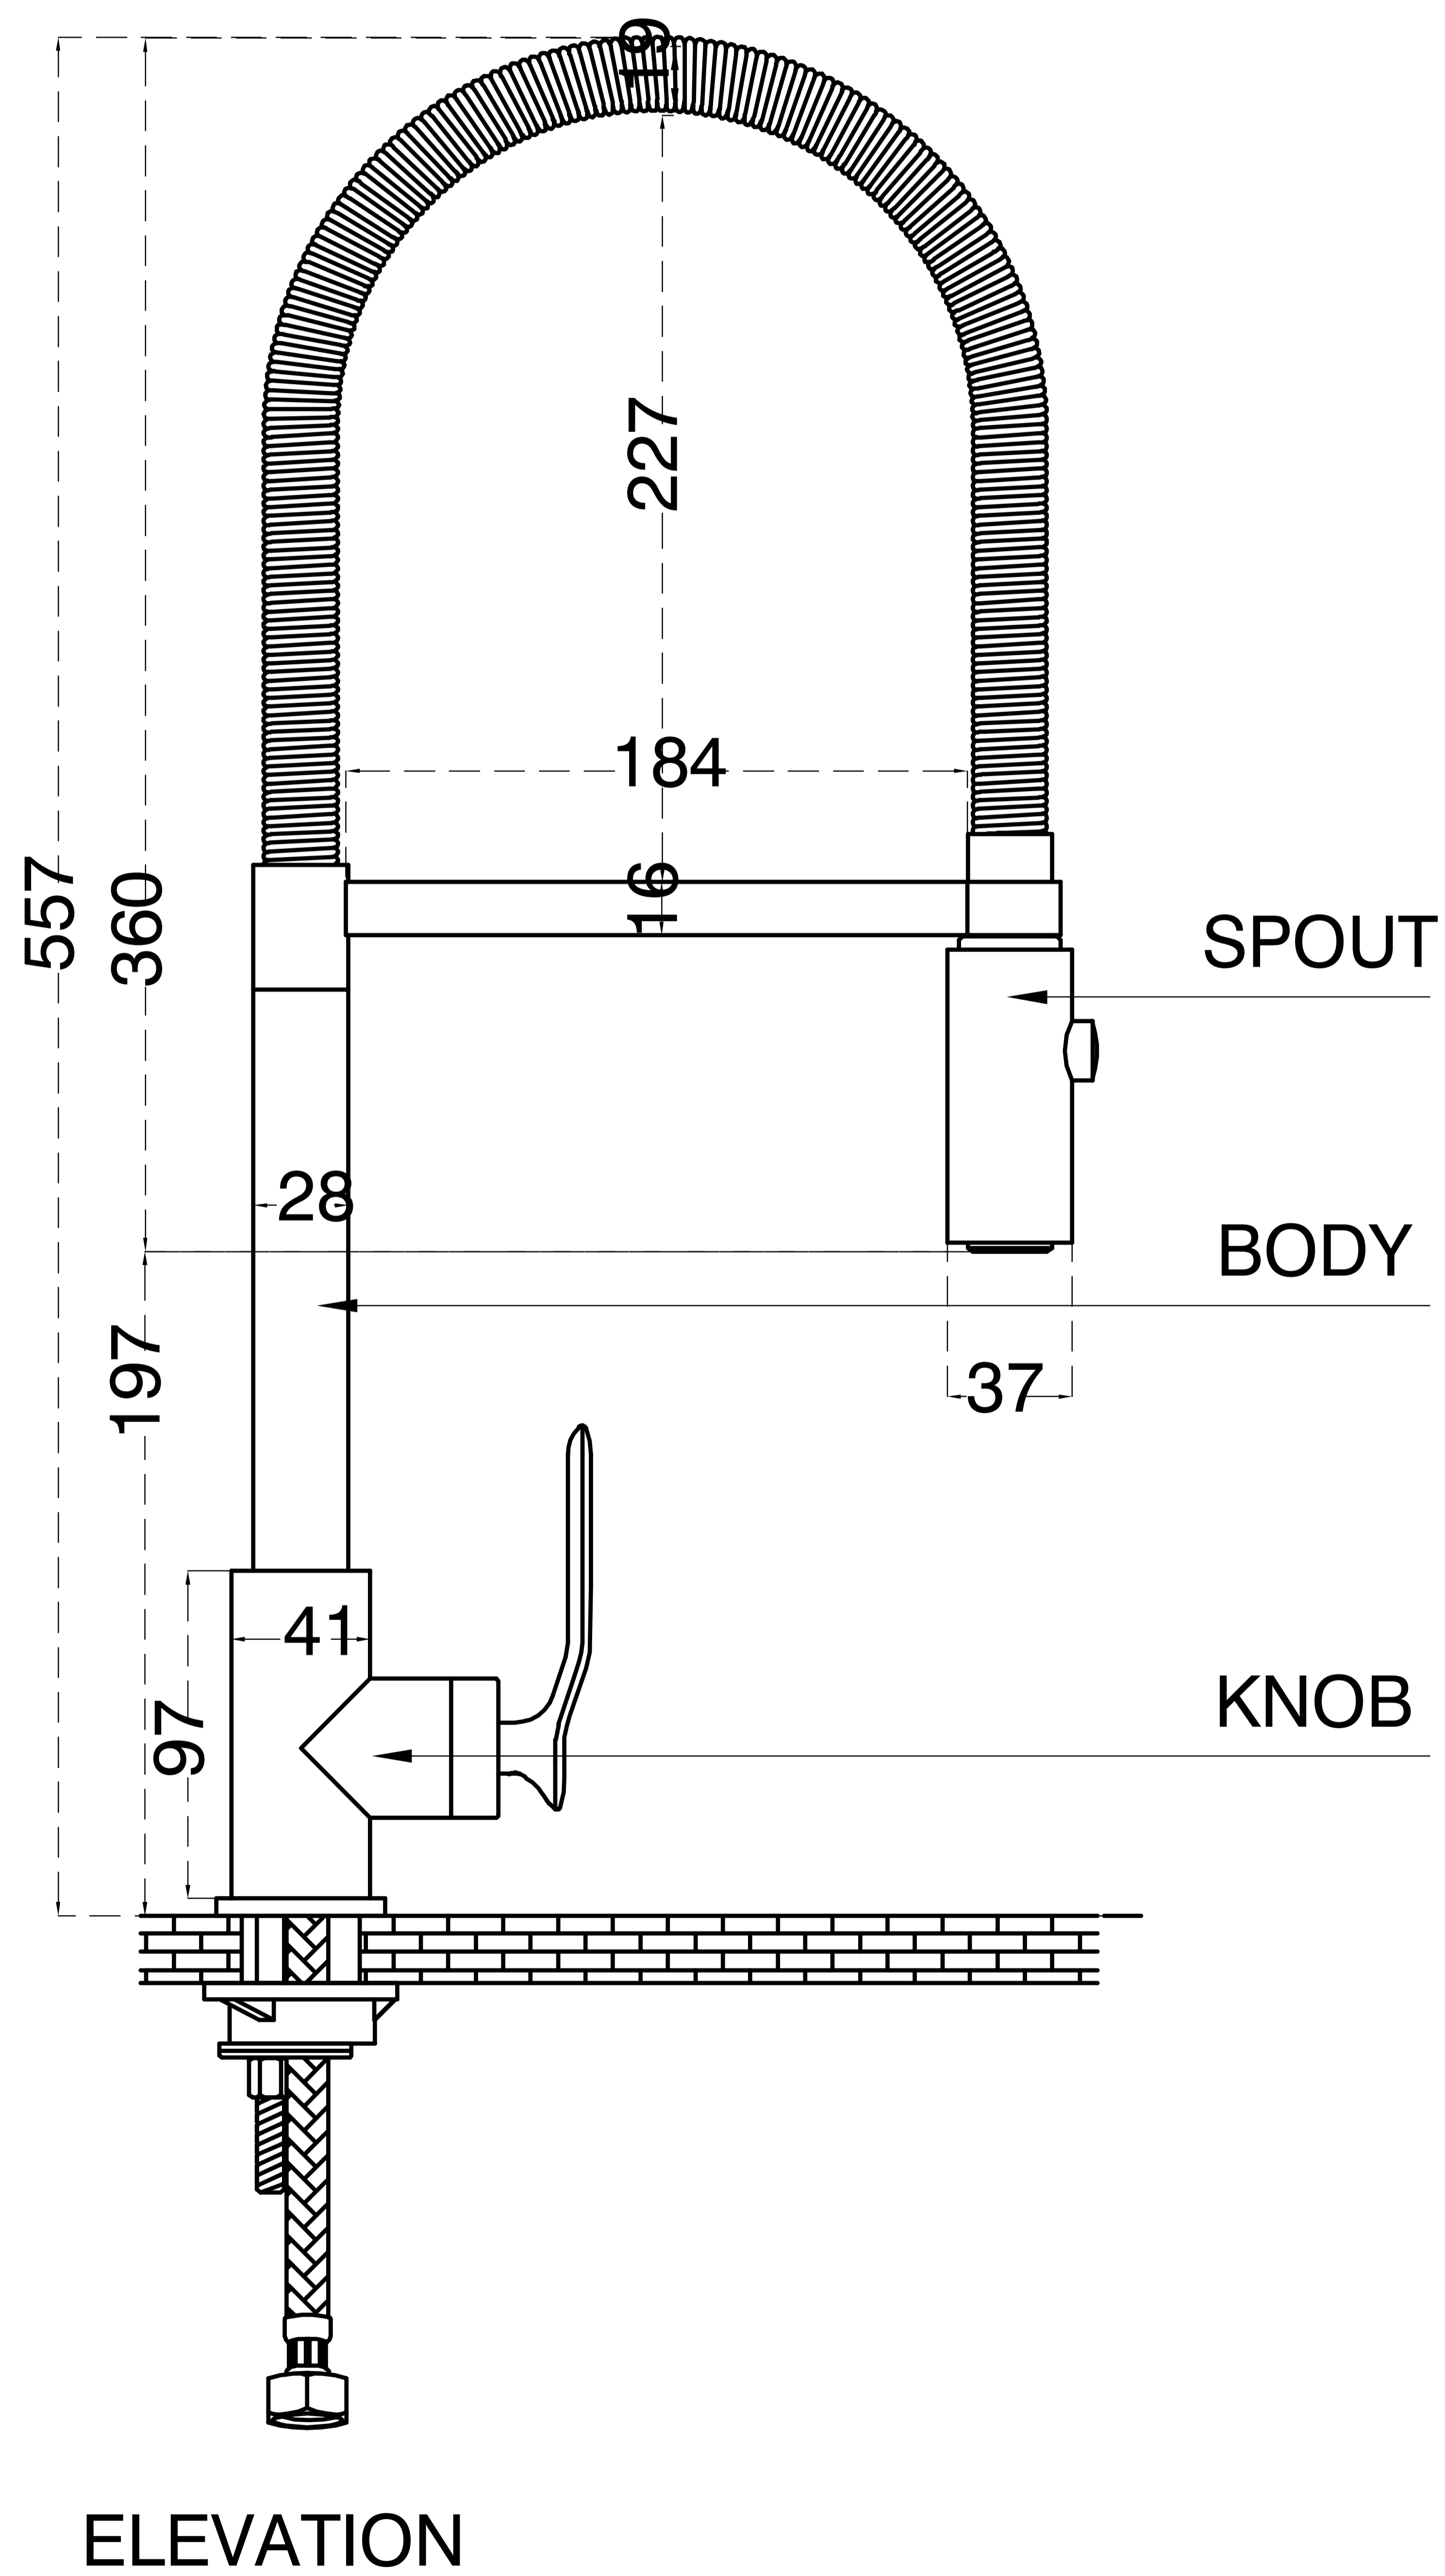

Brass Flexible Sink Mixer (Table-Mounted)

Product Code : 2038

Technical Drawing

All dimension are in **mm**